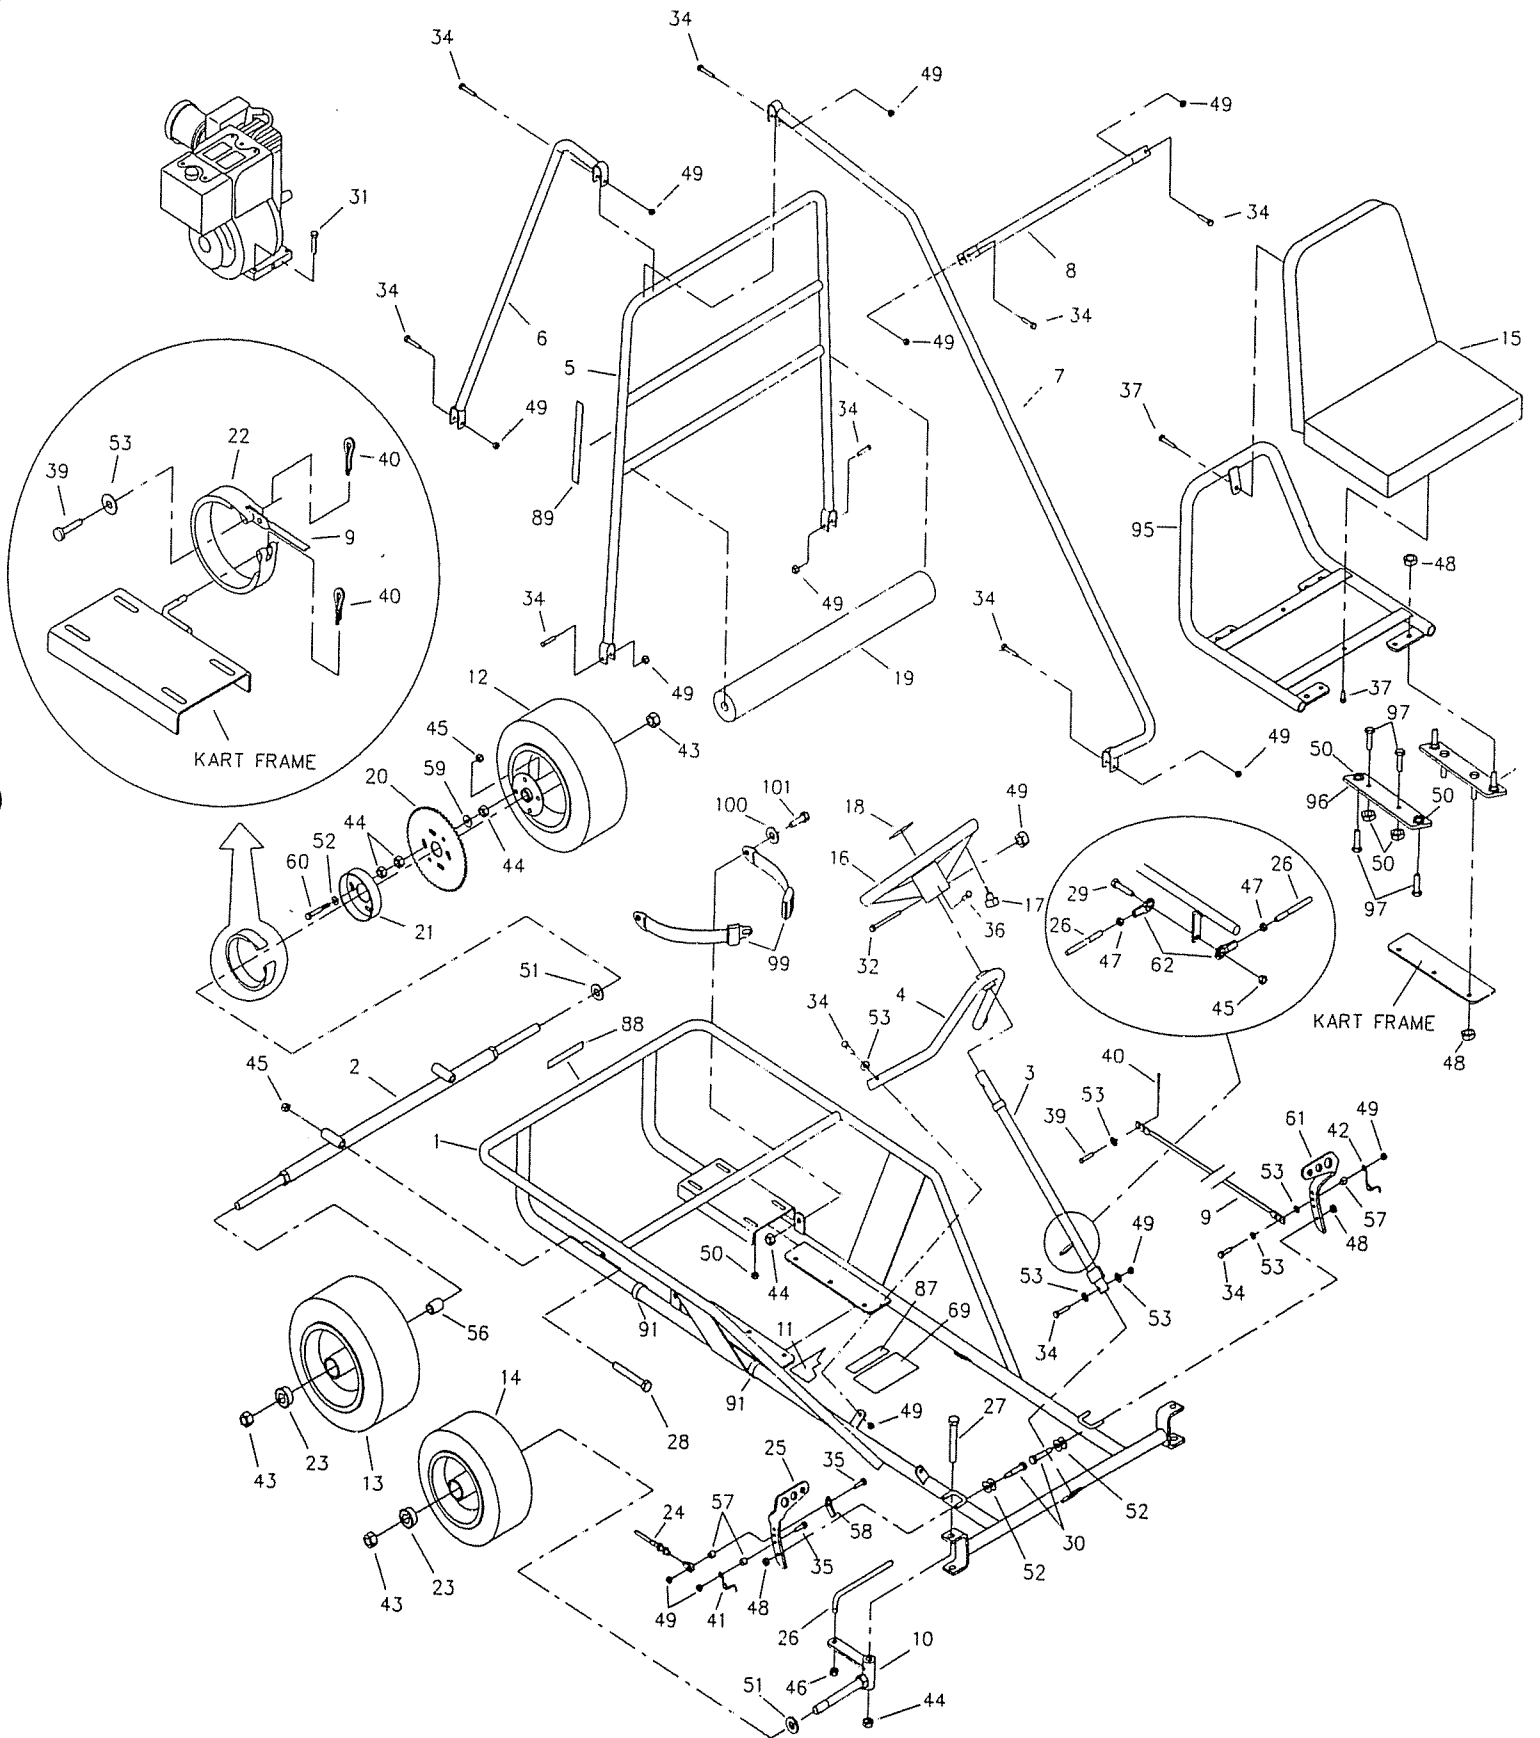

PARTS LIST

REF NO	PART NO	DESCRIPTION	REF NO	PART NO	DESCRIPTION
1	8466-**	Frame	49	9057	Nut, 1/4-20 Toplock
2	8461-**	Rear Axle	50	1263	Nut, 5/16-18 Flanged Whiz
3	8477-**	Steering Column	51	1119	Washer, 5/8" ID Flat
4	8487-**	Steering Column Support	52	9091	Washer, 3/8" ID Flat
5	8479-**	Center Bar	53	1854	Washer, #14 Flat
6	8472-**	Rear Bar	54	9104	Washer, #10 Flat
7	8480-**	Front Bar	55	6039	Washer, #10 Internal Lock
8	8485-**	Cross Bar	56	4266	Spacer, 5/8" ID x 1-1/8"
9	8488-**	Brake Rod	57	1389	Spacer, 1/4" ID x 5/16"
10	8931-**	Spindle, Right Hand	58	8849	Throttle Pedal Restrictor
NI	8932-**	Spindle, Left Hand	59	8186	Spacer, 3/8" ID x 1/8"
11	8848	Floor Pan Decal	60	PX3198	Bolt, 3/8-16 x 2-3/4"
	8597	Floor Pan Decal (103-16)	61	1436	Brake Pedal
12	8456	Drive Wheel Assembly, 5-inch	62	1414	Ball End, Right Hand
	2246	Tire, 4.10 x 3.50 - 5 Knobby	63	9926-2	Speed Reducer Chassis
13	8457	Idle Wheel Assembly, 5-inch	64	4335	Clutch, 35 x 12-tooth
	2246	Tire, 4.10 x 3.50 - 5 Knobby	65	9927	Jackshaft
14	8458	Front Wheel Assembly, 4-inch	66	5949	Spanner, 1-13/16" Long
	2244	Tire, 4.10 x 3.50 - 4 Knobby	67	3504	Sprocket, 35 x 12-tooth
15	8482	Seat Back/Bottom	68	6570	Sprocket, 35 x 26-tooth
16	6038	Steering Wheel	69	4504	Decal, Yellow Warning
17	8535	Stop Switch Assembly	70	1031	Key, 3/16" Square x 1/2"
18	3296	Steering Wheel Decal (103-10)	71	3363-2	Chain Guard Mounting Bracket
	5946	Steering Wheel Decal (103-19)	72	9788	Chain, 35 x 58 Links w/ Master Link
19	9762B	Foam, 60-inch Black	73	9073	Bolt, 3/8-24 x 3/4"
20	8007	Sprocket, 60-tooth	74	1130	Washer, 3/8 Split Lock
21	1246	Brake Drum	75	1194	Washer, 3/4" Flat
22	1036	Brake Band	76	1491	Bolt, 5/16-24 x 3/4"
23	5090	Bearing	77	9060	Washer, 5/16" Flat
24	1390	Throttle Cable	78	5135	Tinnerman Nut, #10-24
25	1437	Throttle Pedal	79	1026	Engine, Tecumseh 3.5 HP
26	4353	Tie Rod	80	9677	Decal, Hot Surfaces Warning
27	1264	Bolt, 1/2-13 x 3-3/4"	81	9678	Decal, Exhaust Warning
28	2386	Bolt, 3/8-16 x 3-1/2"	82	8138	Decal, Long Hair Warning
29	9145	Bolt, 3/8-16 x 1-3/4"	83	4912	Decal, Guard Must Remain...
30	1447	Bolt, 3/8 x 7/8 Shoulder	84	1049	Decal, Do Not Put Foot...
31	9186	Bolt, 5/16-18 x 1-1/2"	85	6621	Decal, Tire Pressures
32	9080	Bolt, 1/4-20 x 2-3/4"	86	6791	Decal, Oil Clutch Here
33	1849	Bolt, 1/4-20 x 1-1/2"	87	2832	Decal, No Passengers
34	1848	Bolt, 1/4-20 x 1-1/4"	88	9679	Decal, No Riders Allowed
35	1847	Bolt, 1/4-20 x 1"	89	6540	Decal, Helmet Warning
36	9160	Bolt, 1/4-20 x 7/8"	90	9734	Chain Guard
37	1876	Bolt, 1/4-20 x 5/8" Flanged Whiz	91	1019	Cable Tie
38	6046	Bolt, #10-24 x 1/2"	92	1018	Cable Stop
39	9118	Clevis Pin, 1/4" x 1-1/4"	93	8445	Whip Flag
40	9116	Cotter Pin, 3/32" x 3/4"	94	6073	Chain, 35 x 72 Links w/ Master Link
41	9502	Pedal Spring, Left Wound	95	8846-**	Seat Frame
42	9503	Pedal Spring, Right Wound	96	6983-2	Seat Adjuster Plate
43	1046	Nut, 5/8-11 Toplock	97	9176	Bolt, 5/16-18 x 1"
44	1012	Nut, 1/2-13 Toplock	98	8132	Seat Riser (incl. 50, 96-97)
45	9085	Nut, 3/8-16 Toplock	99	8850	Seat Belt
46	9123	Nut, 3/8-24 Toplock	100	9022	Washer, 1/2" ID Flat
47	9092	Nut, 3/8-24 Jam	101	9188	Bolt, 1/2-13 x 1-1/4"
48	1189	Nut, 5/16-18 Toplock			

** - Specify Color

ASM = Assembly

NI = Not Illustrated

EXPLODED VIEW - KART ASSEMBLY