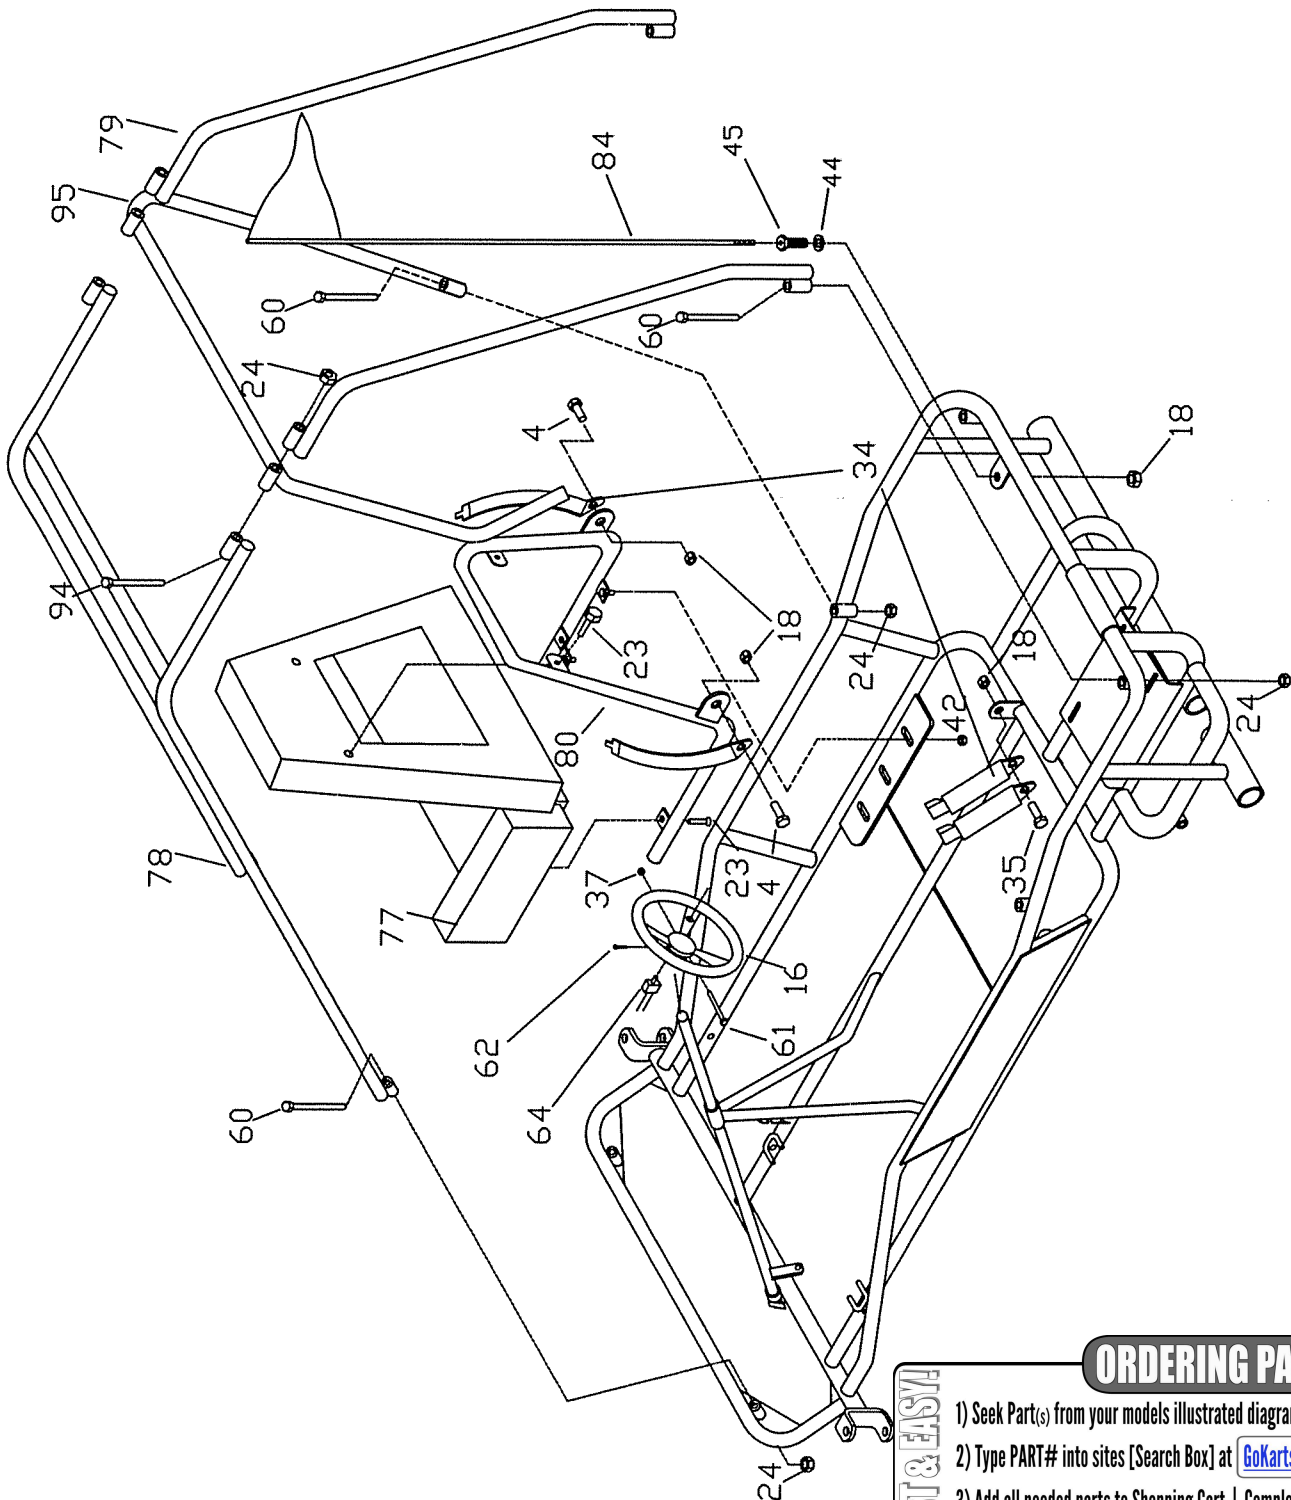

12976 R5

ORDERING PARTS

1) Seek Part(s) from your models illustrated diagram, cross over REF# to PART#
2) Type PART# into sites [Search Box] at GoKartsRus.com TIP! - RIGHT CLICK LINK, SELECT OPEN IN NEW TAB
3) Add all needed parts to Shopping Cart | Complete "Checkout" | ✓ Done!

If a part does not come up in a Site Search, please [Contact Us](#) (include part# in email)

FAST & EASY

LOWEST PRICE