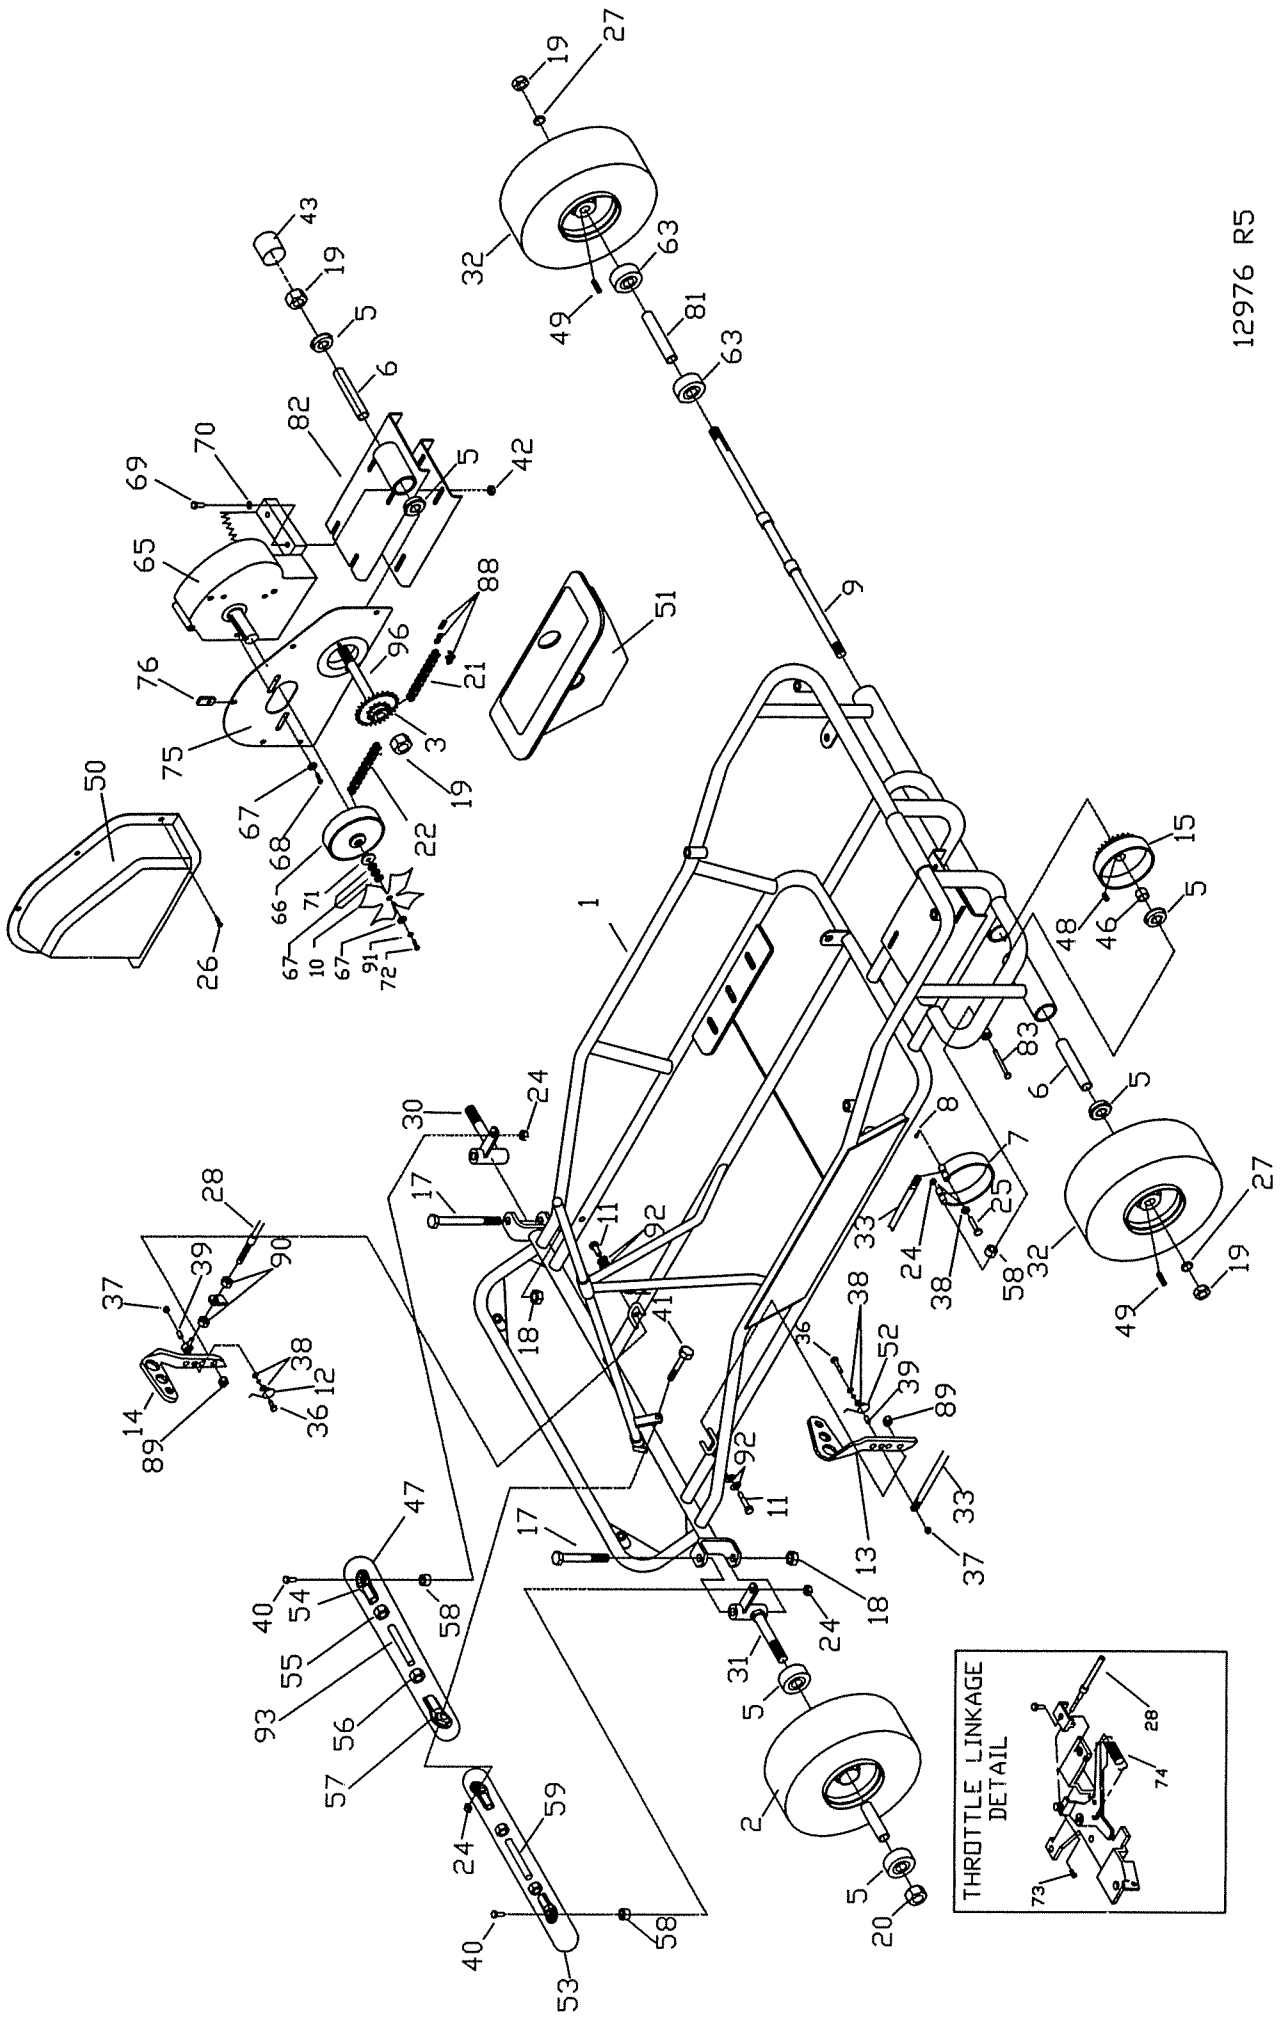

PARTS LIST MODELS 114 & 115

REF	PART #	DESCRIPTION
1	12950-37 12950-41 12950-45	FRAME - RED WAGON FRAME - JD GREEN FRAME - PURPLE WAVE
2	12606	FRONT WHEEL ASSY 4IN - YELLOW
NI	1053	REPLACEMENT TUBE FOR #2 & #32
NI	2244	REPLACEMENT TIRE FOR #2 & #32
3	13552	SPROCKET - 36 X 12T
4	13504	BOLT 1/2-13 X 1.00 HHCS G5 ZINC
5	5090	BEARING 5/8ID X 1-3/8OD SNAP RING
6	6568	SPANNER 5/8ID X 3-7/8 LONG
7	1036	BRAKE BAND
8	9116	COTTER PIN
9	12933	AXLE
10	13522	IMPELLER
11	1447	SHLD BOLT 5/16-18 X 1 1/16THD
12	9503	PEDAL SPRING - RIGHT WOUND
13	6293-16	BRAKE PEDAL
14	6309-16	THROTTLE PEDAL
NI	9929	VINYL CAP .25 BLACK (PEDAL STOPS)
15	12087	SPROCKET W/DRUM 36T 5/8ID
16	6038	STEERING WHEEL
17	1264	BOLT 1/2-13 X 3.75 HHCS G2 ZINC
18	13503	NUT 1/2-13 CENTERLOCK HEX ZINC
19	1136	NUT 5/8-18 CENTERLOCK HEX JAM ZINC
20	13354	NUT 5/8-11 CENTERLOCK HEX ZINC
21	6572	CHAIN 35 X 54 PITCH (INCL #88)
22	9788	CHAIN 35 X 58 PITCH (INCL #88)
23	5839	BOLT 1/4-20 X .750 HH WHIZ FLNGE ZINC
24	9085	NUT 3/8-16 TOPLOCK HEX ZINC
25	9118	CLEVIS PIN
26	1876	BOLT 1/4-20 X .625 HH WHIZ FLNGE ZINC
27	1119	SPACER .625ID X 1.062OD .125THICK
28	8252	THROTTLE CABLE 61IN (INCL #90)
30	12032-2Z	RIGHT SPINDLE BLACK WITH ZERK
31	12033-2Z	LEFT SPINDLE BLACK WITH ZERK
32	12607	REAR WHEEL ASSY 4IN - YELLOW
33	12593-2	BRAKE ROD - BLACK
34	8850	LAP BELT

REF	PART #	DESCRIPTION
35	9188	BOLT 1/2-13 X 1.50 HHCS G5 ZINC
36	1848	BOLT 1/4-20 X 1.25 HHCS G5 ZINC
37	9057	NUT 1/4-20 TOPLOCK ZINC
38	1854	WASHER NBR 14 FLAT ZINC
39	1389	BUSHING .25ID X .031G X .313
40	9146	BOLT 3/8-16 X 1.50 HHCS G5 ZINC
41	9145	BOLT 3/8-16 X 1.75 HHCS G5 ZINC
42	1263	NUT 5/16-18 HEX WHIZ FLANGE ZINC
43	11808	VINYL CAP 1.5ID X 1.5L - BLACK
44	9022	WASHER 1/2 STD FLAT ZINC
45	11361	FLAG MOUNTING BOLT
46	4286-16	SPACER .875OD X .625ID X 1.125L ZINC
47	10869	TIE ROD ASSY 19IN. (INCL 54 - 57, & 93)
48	1031	KEY 3/16 SQ X .50 LONG
49	3403	KEY 3/16 SQ X 2.00 LONG
50	12600	TOP GUARD
51	12599	BOTTOM GUARD
52	9502	PEDAL SPRING - LEFT WOUND
53	12981	TIE ROD ASSY 8.75IN. (INCL. 54-57 & 59)
54	1414	TIE ROD END - RIGHT THREAD
55	9092	NUT 3/8-24 RIGHT HEX JAM ZINC
56	9024	NUT 3/8-24 LEFT JAM ZINC
57	1415	TIE ROD END - LEFT THREAD
58	9674-16	SPACER 3/8ID X 3/8L ZINC
59	12980	TIE ROD 8.75 INCH
60	2386	BOLT 3/8-16 X 3.50 HHCS G5 ZINC
61	9080	BOLT 1/4-20 X 2.75 HHCS G2 ZINC
62	9160	BOLT 1/4-20 X .875 HHCS NYLOCK G5 Z
63	1093	BEARING 5/8ID 1-3/8OD
64	12766	STOP WIRE ASSEMBLY
65	12246	ENGINE
66	12971	CLUTCH
67	9060	WASHER 5/16 TYPE A SAE ZINC
68	9101	BOLT 5/16-24 X .50 HHCS NYLOCK G5 Z
69	9186	BOLT 5/16-18 X 1.50 HHCS G5 ZINC
70	9030	WASHER 5/16 IL ZINC
71	1398	WASHER 21/64 ID X 1-1/4 X 1/8

REF	PART #	DESCRIPTION
72	8139	BOLT 5/16-24 X 1.00 HHCS G5 ZINC
73	12347	SWIVEL SCREW
74	12348	RETURN SPRING
75	13095	ENGINE BACKING PLATE ASSEMBLY
76	8227	NUT 1/4-20 CLIP
77	12967	SEAT BACK / BOTTOM
78	12957-2 12957-39	FRONT BAR - BLACK FRONT BAR - YELLOW
79	13053-2 13053-39	REAR BAR - BLACK REAR BAR - YELLOW
80	12970-2	SEAT FRAME - BLACK
81	12979	SPANNER 11.563 LONG
82	12742-2	JACKSHAFT WDMT - BLACK
83	2386	BOLT 3/8-16 X 3.50 HHCS G5 ZINC
84	5447	SAFETY FLAG - 6 FT
88	1269	MASTER LINK 35
89	1189	NUT 5/16-18 HEX TOP LOCK ZINC
90	9058	NUT 5/16-24 HEX JAM ZINC
91	1124	WASHER 5/16 SL ZINC
92	9091	WASHER 3/8 FLAT SAE ZINC
93	10868	TIE ROD 19 INCH
94	6452	BOLT 3/8-16 X 5.00 HHCS G5 ZINC
95	13056-2 13056-39	CENTER BAR - BLACK CENTER BAR - YELLOW
96	13550	JACKSHAFT

NI = NOT ILLUSTRATED