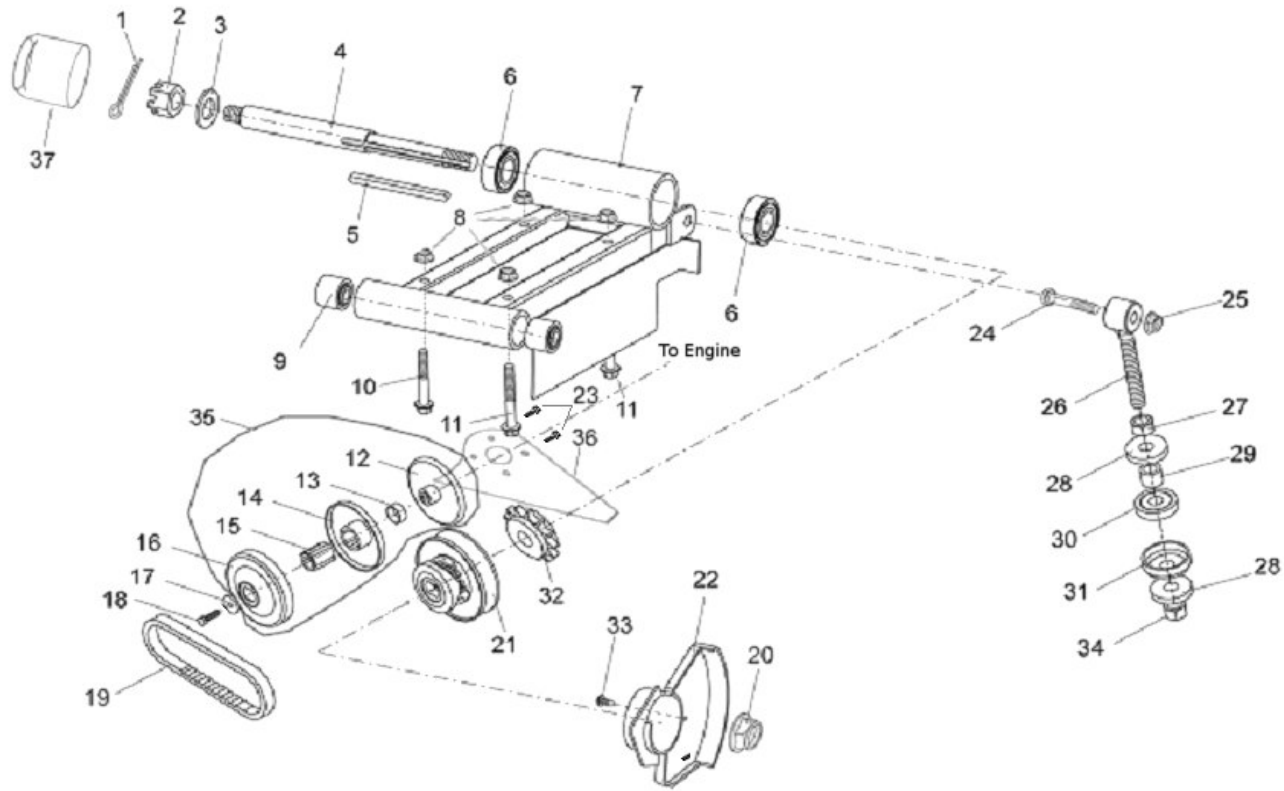

# SECTION 6 - JACKSHAFT

REF. #	PART #	DESCRIPTION	QTY.
1	14150	PIN, M2 X 20 COTTER	1
2	14727	NUT, M14 X 1.25 CASTLE	1
3	14690	WASHER, M12 ZN	1
4	14691	SHAFT, SPROCKET & DRIVER PULLEY	1
5	14692	KEY	1
6	14693	BEARING	2
7	14800	ENGINE MOUNTING PLATE - BLACK	1
8	14088	NUT, M8 X 1.25 LOCKING FLANGE ZN	4
9	14695	BUSHING	2
10	14696	BOLT, M8 X 1.25 X 50 FHCS	2
11	14697	BOLT, M8 X 1.25 X 60 FHCS	2
12	14698	SHEAVE, STATIONARY	1
13	14699	BUSHING	1
14	14700	SHEAVE, MOVEABLE	1
15	14701	HUB	1
16	14702	DRUM	1
17	14703	WASHER, M8	1
18	1454	BOLT 5/16-24 X 1.750 HHCS G5	1
19	5959	BELT	1
20	14705	NUT, M16 X 1.25 LOCKING FLANGE	1
21	14706	DRIVEN PULLEY	1
22	14707	GUARD, REAR CHAIN - BLACK PLASTIC	1
23	9101	BOLT 5/16-24 X .500 HHCS G5 NL Z	2
24	14446	BOLT, M10 X 1.25 X 45 FHCS ZN	1
25	14243	NUT, M10 X 1.25 LOCKING FLANGE ZN	1
26	14708	CHAIN ADJUSTER	1
27	14709	NUT, M12	2
28	14710	WASHER - CHAIN ADJUSTER	2
29	14469	SPACER, ENGINE ADJ ALIGNMENT - 150CC	1
30	14712	CAP WASHER - CHAIN ADJUSTER	1
31	14713	BOTTOM CAP WASHER - CHAIN ADJUSTER	1
32	14714	SPROCKET, 10T DRIVEN	1
33	14423	SCREW, M5 X 16 PHSM ZN	1
34	14324	NUT, M12 X 1.25 LOCKING FLANGE ZN	1
35	14716	DRIVER PULLEY	1
36	14720	BACK PLATE - 31X/41X	1
37	14723	CAP, JACKSHAFT 2 IN	1