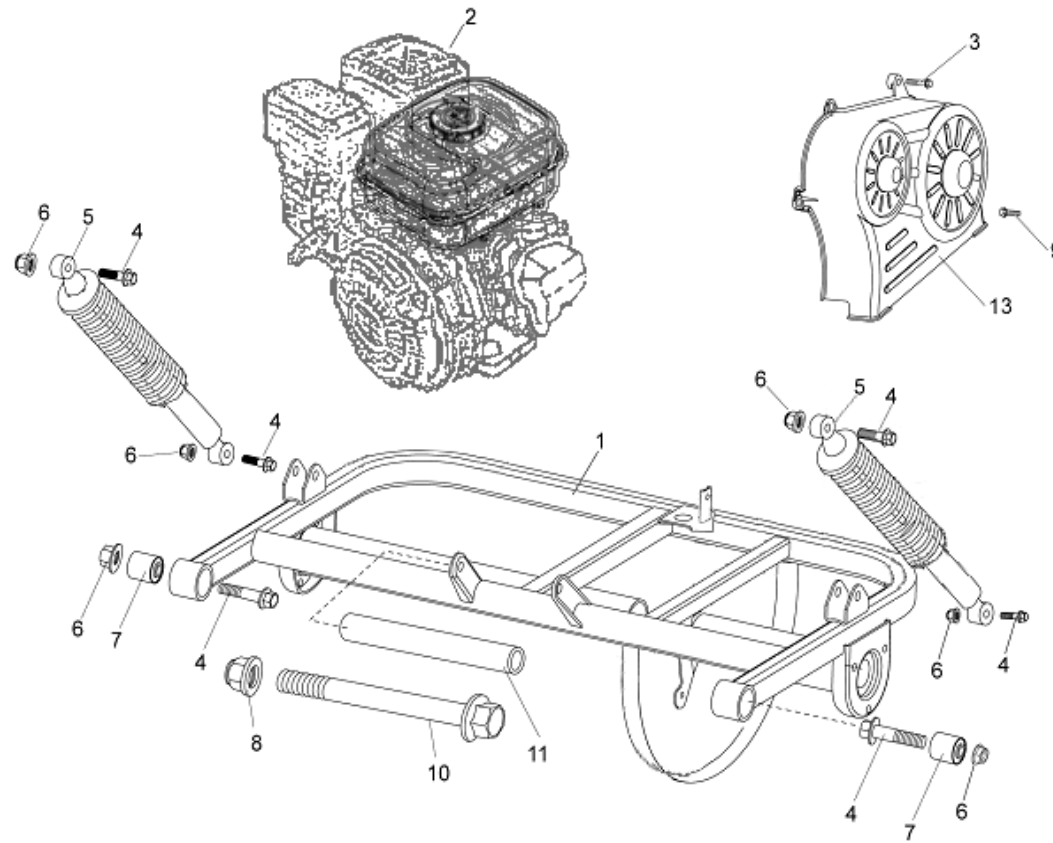

SECTION 5 - REAR SWING ARM

REF. #	PART #	DESCRIPTION	QTY.
1	14659-2	ASM, REAR SWINGARM - 3170 - BLACK	1
2	12249C	ENGINE ROBIN 6.5HP OHC	1
3	14341	BOLT, M6 X 1.00 X 20 FHCS ZN	1
4	14246	BOLT, M10 X 1.25 X 40 FHCS ZN	6
5	14796	SHOCK, REAR 3170 - RED & BLACK	2
6	14243	NUT, M10 X 1.25 LOCKING FLANGE ZN	6
7	14661	BUSHING, SWINGARM ISOLATOR - 150CC	2
8	14243	NUT, M10 X 1.25 LOCKING FLANGE ZN	1
9	14778	SCREW, M4 X 1.75 X 12 PH	1
10	14662	BOLT, M10 X 1.25 X 174 HHCS	1
11	14666	SPANNER	1
12	12424	GAS CAP, SAFETY - ROBIN	1
13	14665	DRIVE COVER PLASTIC - 31X/41X	1