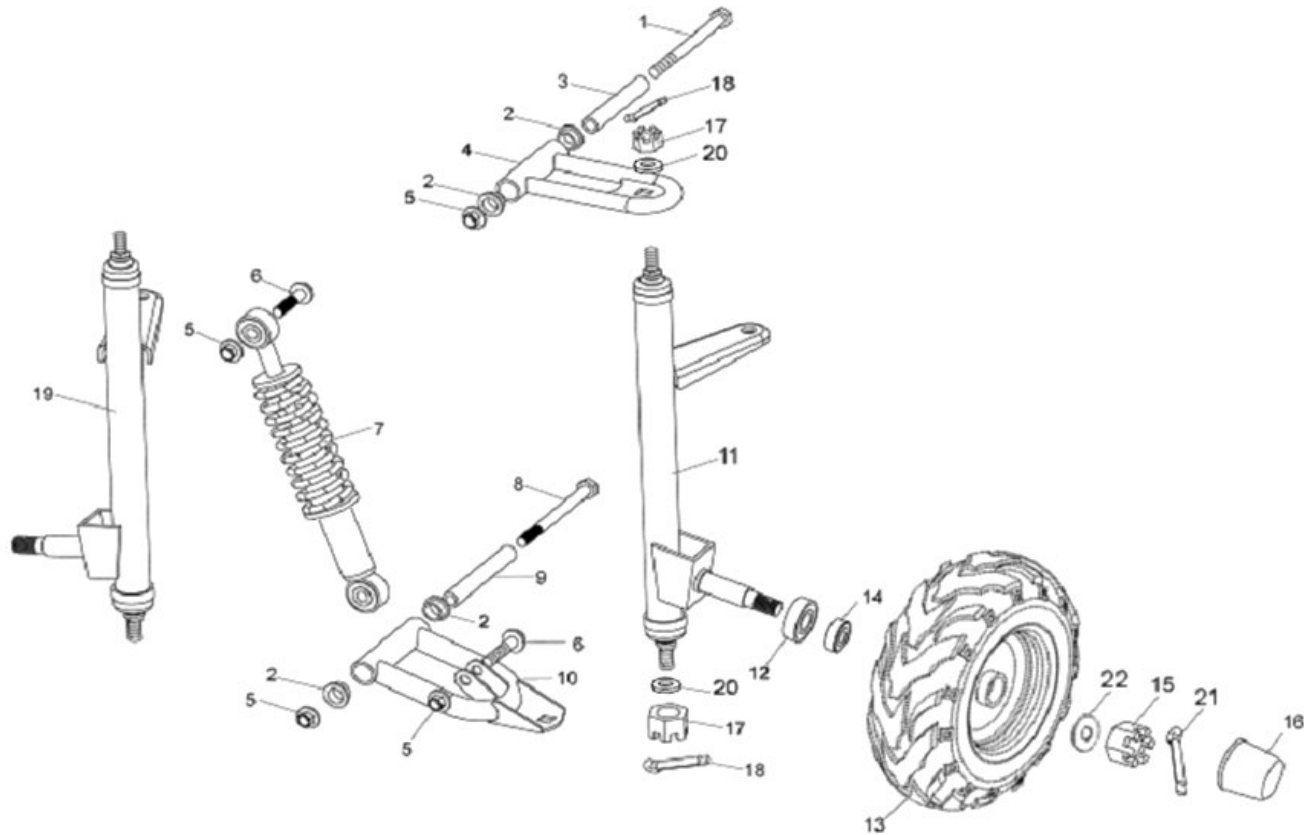

SECTION 3 - FRONT SUSPENSION

REF. #	PART #	DESCRIPTION	QTY.
1	14615	BOLT, M8 X 1.25 X 95 FLANGE	2
2	14126	BUSHING, FLANGED SLEEVE 12 X 16 X 12	8
3	14617	UPPER SUSPENSION ARM COLLAR, 75MM	2
4	14618-20	UPPER SUSPENSION ARM - 3170 - YELLOW	2
	14618-7	UPPER SUSPENSION ARM - 3170 - GREEN	
5	14088	NUT, M8 X 1.25 LOCKING FLANGE ZN	8
6	14246	BOLT, M10 X 1.25 X 40 FHCS ZN	4
7	14793	SHOCK, FRONT BLACK	2
8	14620	BOLT, M8 X 1.25 X 105	2
9	14621	LOWER SUSPENSION ARM COLLAR, 85MM	2
10	14622-20	LOWER SUSPENSION ARM ASSY - 3170 - YELLOW	2
	14622-7	LOWER SUSPENSION ARM ASSY - 3170 - GREEN	
11	14623-2	SPINDLE AND STRUT SUPPORT, R - 3170 - BLACK	1
12	14624	BEARING 6003Z	2
13	14794	ASM, TIRE/WHEEL FRONT - 3170	2
14	14626	BEARING 6201	2
15	14244	NUT, M12 X 1.25 CASTLE ZN	2
16	14627	HUB COVER, FRONT 36MM ID	2
17	14242	NUT, M10 X 1.25 CASTLE	4
18	14628	PIN, M1.6 X 15 COTTER	4
19	14629-2	SPINDLE AND STRUT SUPPORT, L - 3170 - BLACK	1
20	14241	WASHER, M10 SPLIT LOCK ZN	4
21	14150	PIN, M2 X 20 COTTER	2
22	14316	SPACER, M15 INNER GEAR - 150CC	2