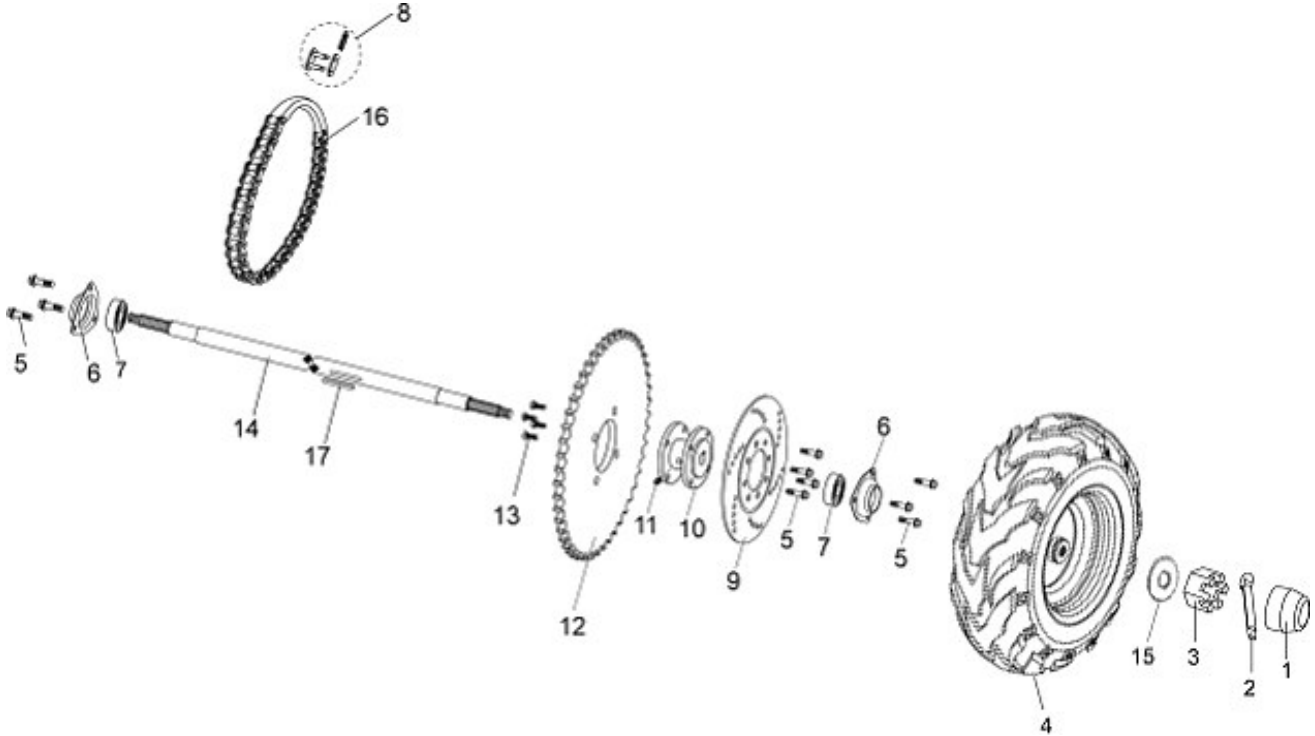

SECTION 7 - REAR AXLE

REF. #	PART #	DESCRIPTION	QTY.
1	14627	CAP, HUB NOSE - BLACK	2
2	89018	COTTER PIN 3.2 X 30	2
3	14249	NUT, M16 X 2.00 CASTLE	2
4	14797	ASM, TIRE/WHEEL REAR - 3170	1
5	14434	BOLT, M8 X 1.25 X 16 FHCS ZN	10
6	14668	FLANGE BEARING - 150CC	2
7	14593	BEARING 6005Z	2
8	14669	MASTER LINK	1
9	14670	DISK, REAR BRAKE - 150CC	1
10	14671	SPACER, SPROCKET	1
11	14769	SCREW, SET M8 X 1.25 X 14 SHCS PL	1
12	14672	SPROCKET	1
13	14434	BOLT, M8 X 1.25 X 16 FHCS ZN	4
14	14798	AXLE - 3170	1
15	14724	WASHER, 29.5 X 17MM X 3.0 ZN	2
16	14675	CHAIN	1
17	14676	KEY, 5 X 5 X 75	1