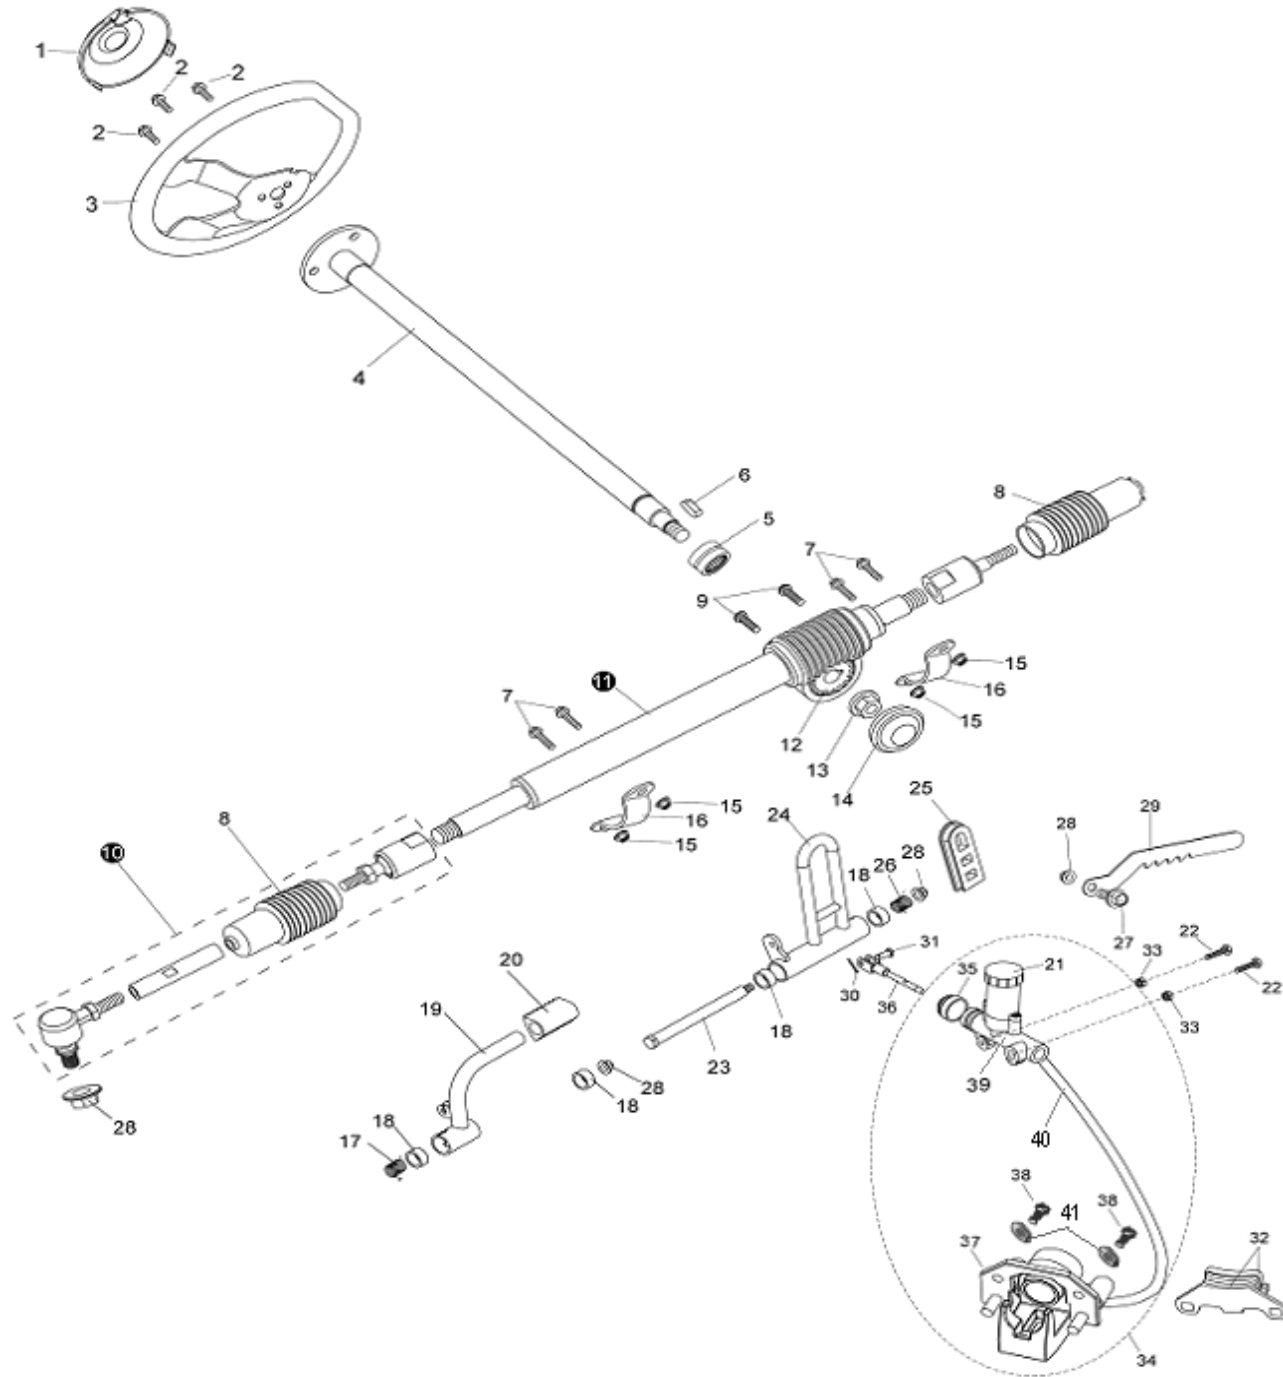

SECTION 4 - STEERING ASSEMBLY

REF. #	PART #	DESCRIPTION	QTY.
1	14631	COVER, STEERING WHEEL - 31X/41X	1
2	14426	BOLT, M6 X 1.00 X 14 FHCS ZN	3
3	14632	STEERING WHEEL - 31X/41X	1
4	14633-2	SHAFT, STEERING - 3170 - BLACK	1
5	14634	BEARING, 18 X 16	1
6	14635	KEY, 4 X 4 X 11.5	1
7	14341	BOLT, M6 X 1.00 X 20 FHCS ZN	4
8	14636	STEERING BALL JOINT DUST COVER	2
9	14565	SCREW, M5 X 12 PH	2
10	14637	ASM, TIE ROD END - 31X/41X - BLACK	2
11	14638	STEERING SHAFT, PLASTIC HOUSING	1
12	14639	STEERING GEAR	1
13	14243	NUT, M10 X 1.25 LOCKING FLANGE ZN	1
14	14641	DUST COVER	1
15	14236	NUT, M6 X 1.00 NYLOC FLANGE ZN	4
16	14642-20	STEERING GEAR BRACKET (R.S.B.) - YELLOW	2
	14642-7	STEERING GEAR BRACKET (R.S.B.) - GREEN	
17	14643	SPRING, THROTTLE PEDAL	1
18	14119	BUSHING, SLEEVE 12 X 21 X 12	4
19	14645-20	PEDAL, THROTTLE - 3170 - YELLOW	1
	14645-7	PEDAL, THROTTLE - 3170 - GREEN	
20	14526	CAP, THROTTLE PEDAL - 31X/41X/61X	1
21	14646	CAP, BRAKE MASTER CYLINDER	1
22	14647	BOLT, M6 X 1.0 X 25 ZN	2
23	14648	BOLT, M8 X 1.25 X 144 HHCS	1
24	14649-20	PEDAL, BRAKE - 3170 - YELLOW	1
	14649-7	PEDAL, BRAKE - 3170 - GREEN	
25	14650	PAD, BRAKE PEDAL - 31X/41X - BLACK	1
26	14651	SPRING, BRAKE PEDAL	1
27	14239	BOLT, M8 X 1.25 X 20 FHCS ZN	1
28	14088	NUT, M8 X 1.25 LOCKING FLANGE ZN	3
29	14652	LEVER, PARKING BRAKE - 31X/41X	1
30	14628	PIN, M1.6 X 14 COTTER	1
31	14653	STUD, 6 X 16	1
32	14654	KIT, BRAKE PAD - 31X/41X	1
33	14236	NUT, M6 X 1.00 NYLOC FLANGE ZN	2
34	14655	ASM, HYDRAULIC BRAKE	1
35	14656	BOOT, BRAKE	1
36	14657	SHAFT, BRAKE MASTER CYLINDER	1
37	14658	ASM, BRAKE CALIPER - 31X/41X	1
38	14455	BOLT, M8 X 1.25 X 14 SHCS PL	2
39	14744	MASTER CYLINDER, BRAKE - 31X/41X (RESERVOIR AND CAP IN)	1
40	14130	HOSE, HYD BRAKE - 75"	1
41	14748	WASHER, M8 SPLIT LOCK	2