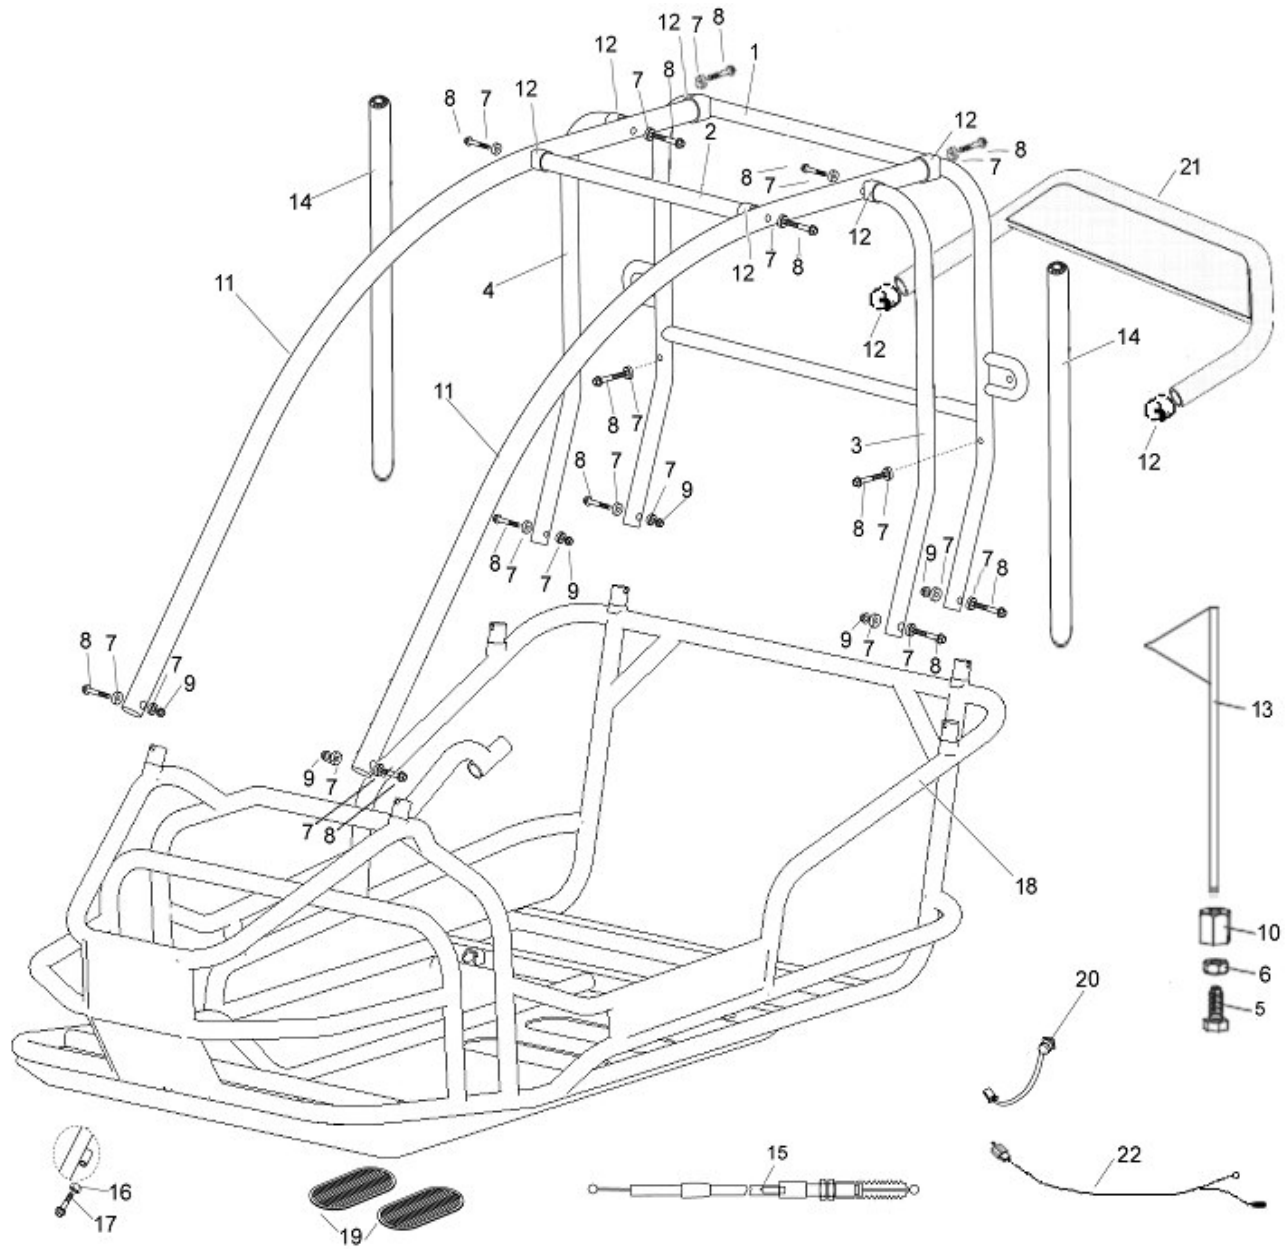

SECTION 1 - FRAME GROUP

REF. #	PART #	DESCRIPTION	QTY.
1	14787-2	BAR, REAR C PILLAR - 3170 - BLACK	1
2	14788-2	BAR, OH CROSS - 3170 - BLACK	1
3	14603-2	BAR, LH B PILLAR - 3170 - BLACK	1
4	14604-2	BAR, RH B PILLAR - 3170 - BLACK	1
5	14465	BOLT, M12 X 1.75 X 30 FLAG MOUNT	1
6	14492	NUT, M12 X 1.25 HEX ZN	1
7	14087	WASHER, 8M CONCAVE CLAMP ZN	20
8	14247	BOLT, M8 X 1.25 X 45 FHCS ZN	14
9	14088	NUT, M8 X 1.25 LOCKING FLANGE ZN	6
10	14466	NUT, 1.75 THREAD DECORATIVE PLSTC FLG MNT	1
11	14607-2	BAR, OH FRONT - 3170 - BLACK	2
12	14084	ENDCAP, BAR - 1.00 BLACK PLASTIC	8
13	14464	FLAG, SAFETY - SLI	1
14	14608	FOAM & COVER 29IN, B PILLAR - BLK (OPTIONAL ACCESSORY FOR #3 & #4)	2
15	14609	CABLE, THROTTLE	1
16	14610	NUT, M8 X 1.25	1
17	14437	BOLT, M8 X 1.25 X 25 HHCS ZN	1
18	14788-20	FRAME, 3170B-0 - YELLOW	1
	14788-7	FRAME, 3170B-0 - GREEN	
19	14612	PAD, RUBBER FOOT	2
20	14789	STOP SWITCH - 3170	1
21	14790-20	SPOILER, 3170 - YELLOW	1
	14790-7	SPOILER, 3170 - GREEN	
22	14791	HARNESS, WIRING - 3170	1