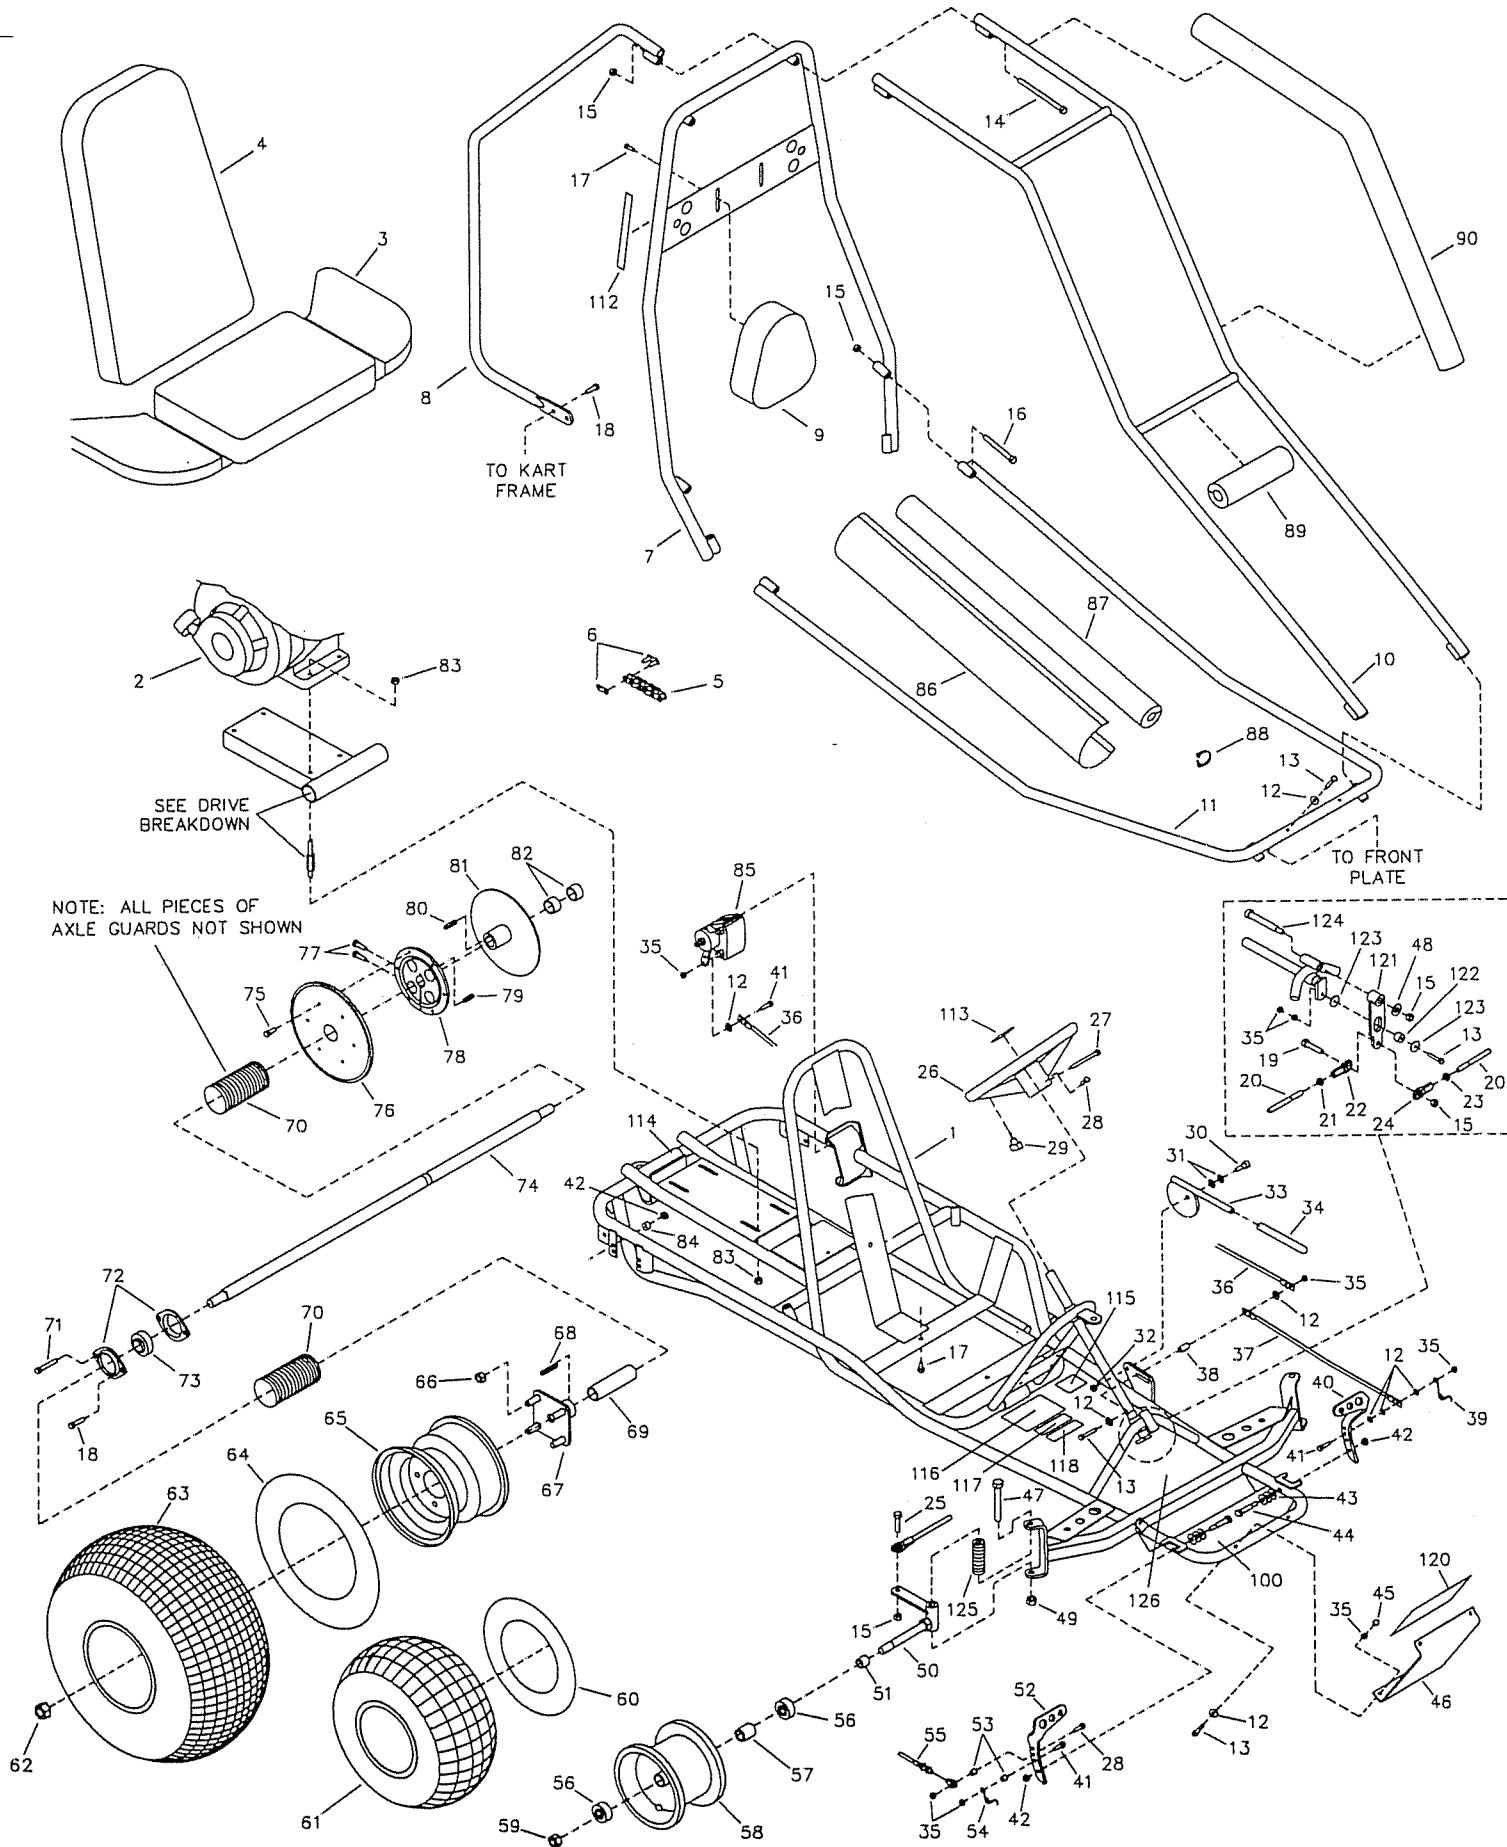

REPAIR PARTS - 388-38

REF. NO.	PART NO.	DESCRIPTION	REF. NO.	PART NO.	DESCRIPTION
1	8694-2	Frame - Black	69	4660	Spacer, 1" ID x 4-7/16"
2	8196	Engine, 8HP Tecumseh	70	K388-38	Axle Guard Repair Kit
3	5160	Seat Bottom	71	6573	Bolt, 5/16-18 x 1-3/4"
4	8748	Seat Back	72	6617	Bearing Flange
5	9343	Chain, 420 x 72 Links (incl. 6)	73	3941	Bearing, 1" ID
6	2037	Master Link, 420 Chain	74	8223H	Axle Shaft
7	9522-2	Center Bar	ASM	6420	Sprocket Asm. (incl. 75-78)
8	9527-2	Rear Bar	75	9006	Bolt, 1/4-20 x 1/2" Flanged Whiz
9	6320	Headrest	76	6282	Sprocket, 420 x 54 Teeth
10	9525-2	Overhead Bar	77	6701	Bolt, 5/16 x 1-1/4" Socket Head
11	9524-2	Front Bar	78	6280	Sprocket Hub
12	1854	Washer, No. 14 Flat	79	9680	Key, 1/4 x 3/8 x 1-1/4"
13	1849	Bolt, 1/4-20 x 1-1/2"	80	1775	Key, 1/4 sq. x 1-1/4"
14	6452	Bolt, 3/8-16 x 5"	81	6314H	Brake Rotor
15	9085	Nut, 3/8-16 Toplock	82	2265	Spacer, 1" ID x 3/4"
16	2386	Bolt, 3/8-16 x 3-1/2"	83	1263	Nut, 5/16-18 Flanged Whiz
17	5839	Bolt, 1/4-20 x 3/4" Flanged Whiz	84	9674	Spacer, 3/8 ID x 3/8"
18	9176	Bolt, 5/16-18 x 1"	85	8197	Brake Caliper Asm.
19	9145	Bolt, 3/8-16 x 1-3/4"	86	9856	Arm Pad Cover
ASM	6430	Tie Rod Asm. (incl. 20-24)	87	9759B	Foam, 30" Black
20	6431	Tie Rod	88	9777	Plastic Hose Clamp, 7/8" ID
21	9092	Nut, 3/8-24 RH Jam	89	9808B	Foam, 10" Black
22	1414	Rod End - RH	90	9758B	Foam, 43" Black
23	9024	Nut, 3/8-24 LH Jam	91	---	
24	1415	Rod End - LH	92	---	
25	9146	Bolt, 3/8-16 x 1-1/2"	93	---	
26	6038	Steering Wheel	94	---	
27	9080	Bolt, 1/4-20 x 2-3/4"	95	---	
28	9160	Bolt, 1/4-20 x 7/8" Nylock	96	---	
29	9799	Stop Switch Assembly	97	---	
30	9172	Bolt, 3/8 x 1/4 Shoulder	98	---	
31	6441	Washer, 3/8 ID Spring	99	---	
32	6440	Nut, 5/16-18 Jam	100	---	
33	6773-2	Parking Brake Handle	101	---	
34	6442	Brake Handle Cover	102	---	
35	9057	Nut, 1/4-20 Toplock	103	---	
36	8215-2	Rear Brake Rod	104	---	
37	8715-2	Front Brake Rod	105	---	
38	9869	Spacer, 1/4 ID x 5/16 OD x 5/8"	106	---	
39	9502	Spring, Left Wound	107	---	
40	1436	Pedal, Brake	108	---	
41	1847	Bolt, 1/4-20 x 1"	109	---	
42	1189	Nut, 5/16-18 Toplock	110	---	
43	9091	Washer, 3/8 Flat	111	---	
44	1447	Pedal Bolt	NI	9677	Decal, Warning: Hot Surfaces (on engine)
45	1443	Nut, 1/4-20 Acorn	NI	9678	Decal, Warning: Engine Exhaust (on engine)
46	6395-2	Front Plate - Black	NI	5964	Decal, Oil Warning (on engine)
47	5682	Bolt, 1/2-13 x 5-1/2"	112	6540	Decal, Warning: Wear Helmet
48	9022	Washer, 1/2 Flat	113	1689	Decal, Steering Wheel
49	1012	Nut, 1/2-13 Toplock	114	2873	Decal, Trailer Load
50	2457	Spindle, Right	115	8138	Decal, Warning: Entanglement
NI	2458	Spindle, Left	116	4504	Decal, Yellow Warning
51	5157	Spacer, 5/8 ID x 3/4"	117	2832	Decal, No Passengers
52	1437	Pedal, Throttle	118	8153	Decal, Age Restriction
53	1389	Bushing, 1/4 ID x 5/16"	119	1441	Decal, Front Floor Pan
54	9503	Spring, Right Wound	120	1688	Decal, Front Plate
55	9345	Throttle Cable	121	9834-2	Steering Crank Weldment
56	5090	Bearing, 5/8 ID	122	9873	Cam Follower Bearing
57	5950	Spanner, 5/8 ID x 2-1/8"	123	9872	Washer, 1/4 Flat
58	9309FP	Wheel Assembly, Front	124	9871	Shoulder Bolt, 1/2 x 3"
59	1046	Nut, 5/8-11 Toplock	125	9709	Compression Spring
60	3802	Inner Tube, 6"	NI	9247R4	Assembly Instructions
61	4915	Tire, 145/70 x 6 Knobby	NI	6477	Dingo Operator's Manual
62	9162	Nut, 3/4-10 Toplock	NI	8220	Tecumseh Engine Manual
ASM	1412	Wheel Asm, Rear (incl. 63-65)			
63	1452	Tire, 22 x 11 - 8 Tubeless			
64	1430	Inner Tube, 8" (Repair Part Only)			
65	1451	Wheel Rim, 8"			
66	1428	Nut, 1/2-13 Cone Wheel			
67	1557	Wheel Hub w/Studs			
68	6123	Key, 1/4 sq. x 1-3/4"			

ASM = Assembly
NI = Not Illustrated