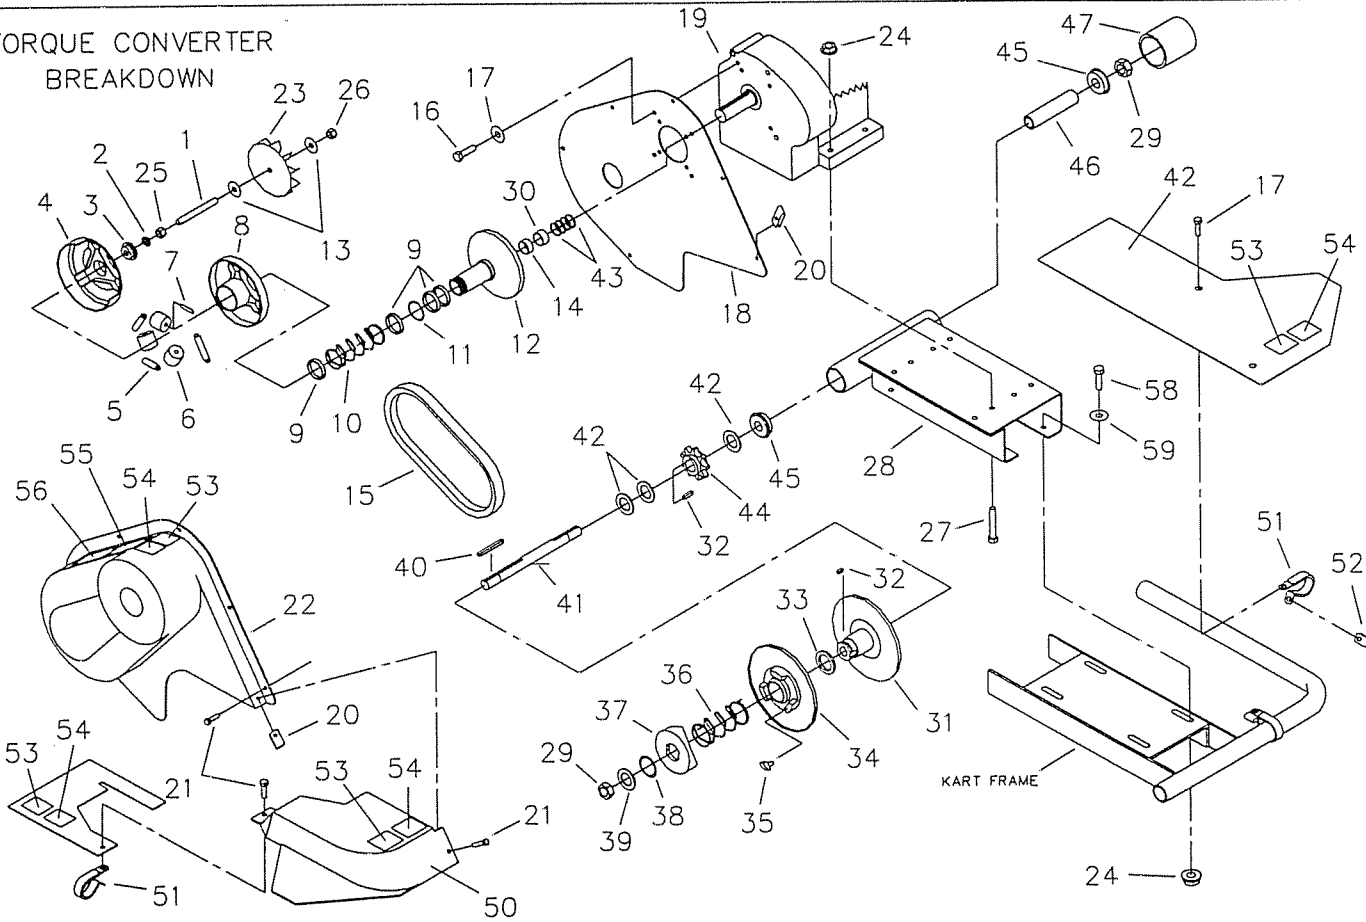

### CALIPER BREAKDOWN

REF. NO	PART NO	DESCRIPTION
ASM	8197	Brake Caliper (incl. 1-11)
ASM	9810	Brake Pad Svc Kit (incl. 1-3)
1	*	Anvil w/Lining
2	*	Brake Lining
3	3928	Backing Plate
4	3930	Actuator Pin
5	3931	Adjuster Pin
6	3932	Nut, Jam
7	9158	Bolt, 3/8-16 x 2-1/4"
8	9085	Nut, 3/8-16 Toplock
ASM	6534	MB-1 Service Kit (incl. 9-11)
9	*	Groove Pin
10	*	Lever
11	*	Brake Housing

### TORQUE CONVERTER BREAKDOWN

REF. NO	PART NO	DESCRIPTION
1	8689	Stud, 3/8-24 x 4-1/4"
2	1130	Washer, 3/8 Split Lock
3	2468	Washer, Pilot
ASM	2594	Driver Pulley Assembly (incl. REF. 4-12)
4	*	Cover and Drive Plate
5	2472	Extension Spring
6	2470	Cam Roller
7	2471	Spring Clip
8	*	Moveable Face and Hub
9	2474	Guide Bushing
10	2475	Compression Spring
11	*	Retaining Ring
12	*	Fixed Face and Post
13	9125	Washer, 3/8 Flat
14	1082	Spacer, 1" ID x 7/16
15	6814	Belt, Symmetrical
16	9101	Bolt, 5/16-24 x 3/4"
17	9060	Washer, 5/16 Plain
18	8745	Cover Panel
19	8196	Engine, 8HP Tecumseh
20	2449	Nut, Tinnerman
21	9006	Bolt, 1/4-20 x 1/2" Whiz
22	8739	Cover Assembly

REF. NO	PART NO	DESCRIPTION
23	8600	Impeller
24	1263	Nut, 5/16-18 Flange
25	2388	Nut, 3/8-24 Hex
26	9123	Nut, 3/8-24 Toplock Hex
27	9186	Bolt, 5/16-18 x 1-1/2"
28	8908	Chassis
29	9155	Nut, 5/8-11 Jam
30	4914	Spacer, 1" ID x 9/16
ASM	8664	Driven Pulley Assembly (incl. REF. 31-39)
31	*	Fixed Face and Post
32	1031	Key, 3/16sq x 1/2"
33	2483	Spacer
34	*	Moveable Face and Cam
35	2516	Button Insert
36	2480	Torsion Spring
37	*	Fixed Cam
38	2478	Thrust Washer
39	2477	Retaining Ring
40	3403	Key, 3/16sq x 2"
41	8854	Jackshaft, 13.69"
42	1119	Spacer, 5/8ID x 1/8"
43	3887	Spacer, 1" ID x 1/16
44	1125S	Sprocket, 9T #420