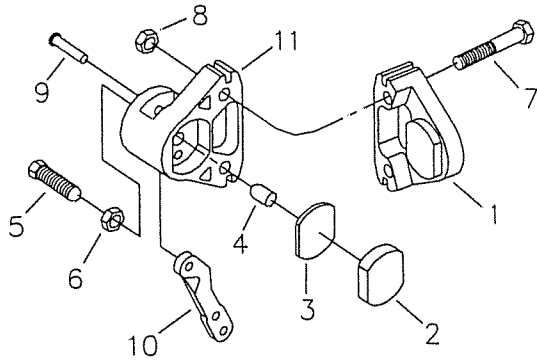

CALIPER BREAKDOWN

REF. NO	PART NO	DESCRIPTION
ASM	8197	Brake Caliper (incl. 1-11)
ASM	9810	Brake Pad Svc Kit (incl. 1-3)
1	*	Anvil w/Lining
2	*	Brake Lining
3	3928	Backing Plate
4	3930	Actuator Pin
5	3931	Adjuster Pin
6	3932	Nut, Jam
7	9158	Bolt, 3/8-16 x 2-1/4"
8	9085	Nut, 3/8-16 Toplock
ASM	6534	MB-1 Service Kit (incl. 9-11)
9	*	Groove Pin
10	*	Lever
11	*	Brake Housing