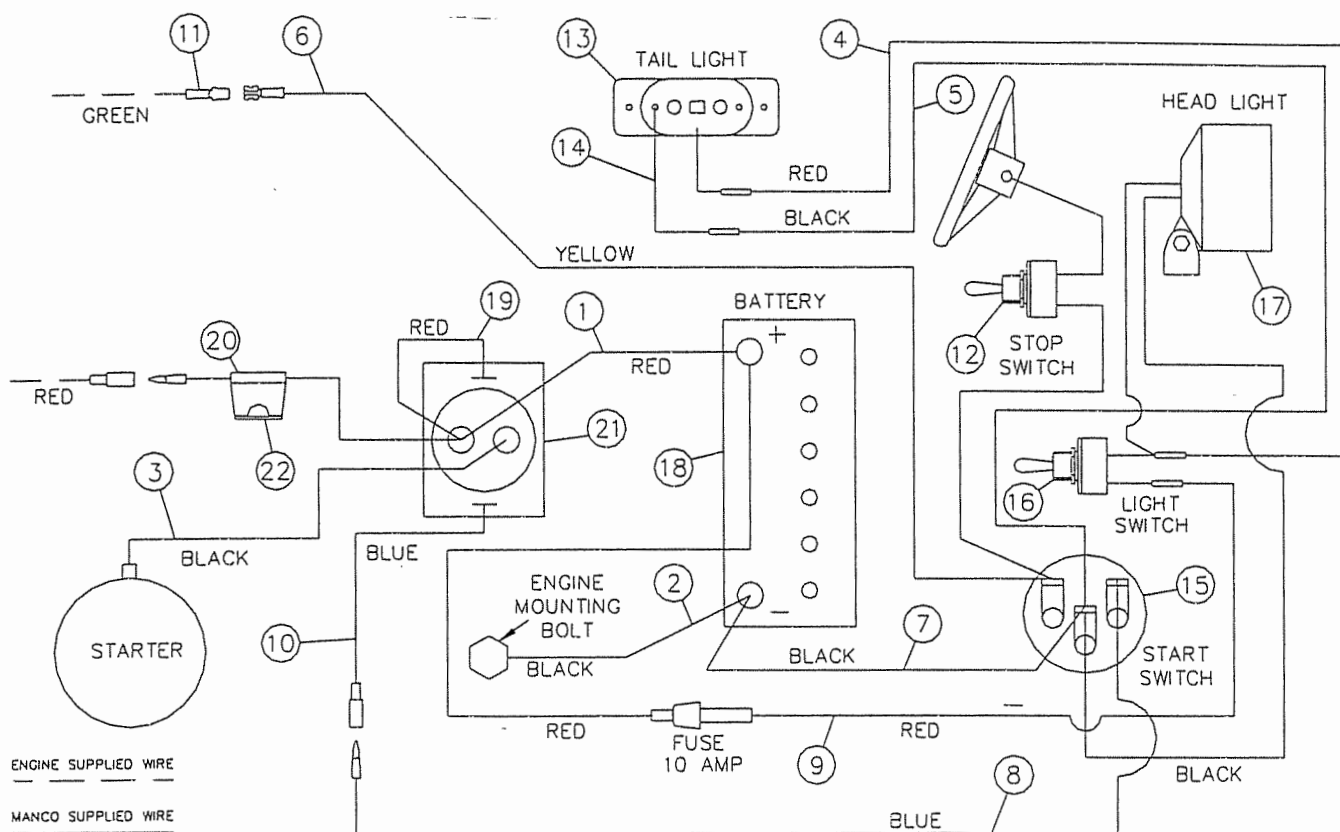

WIRING DIAGRAM

REF NO.	PART NO.	DESCRIPTION	REF NO.	PART NO.	DESCRIPTION
1	3611	Battery Cable, Red 9 in.	13	6508	Tail Light Assembly
2	3610	Battery Cable, Black 9 in.	14	6319	Wire, Taillight Ground
3	6516	Battery Cable, Black 9 in.	15	6344	Start Switch
ASM	9376P	Wiring Harness (incl. 4-9)	16	6391	Light Switch Assembly
4	9379	Wire, Taillight/Light Switch (Red)	17	6364	Headlight Assembly
5	9381	Wire, Taillight/Switch (Black)	NI	2964	Headlight Bulb
6	9383	Wire, Engine/Switch (Yellow)	18	3633	Battery
7	6386	Wire, Batt Gnd/Switch (Black)	19	2093	Solenoid Jumper Wire Assembly
8	9385	Wire, Solenoid/Switch (Blue)	20	8216	Fuse Assembly, 15 Amp
9	9377	Wire, Solenoid/Light Switch (Red)	21	2084	Solenoid
10	8281	Start Wire Adapter	22	8202	Fuse, 15 Amp
11	8108	1/4" Male Tab Terminal	NI	9389	Fuse, 10 Amp
NI	6505	Poly Loom 43"	NI	6304-2	Solenoid Bracket, Black
NI	6897	Poly Loom 28"			
NI	6763	Poly Loom "Tee"			
NI	6813	Poly Loom "Outlet"			
12	6394	Stop Switch Assembly			

NI = Not Illustrated

ASM = Assembly

ORDERING PARTS

FAST & EASY!

LOWEST PRICE!

1) Seek Part(s) from your models illustrated diagram, cross over REF# to PART#

2) Type PART# into sites [Search Box] at GoKartsRus.com TIP! - RIGHT CLICK LINK, SELECT OPEN IN NEW TAB

3) Add all needed parts to Shopping Cart | Complete "Checkout" | ✓ Done!

If a part does not come up in a Site Search, please [Contact Us](#) (include part# in email)