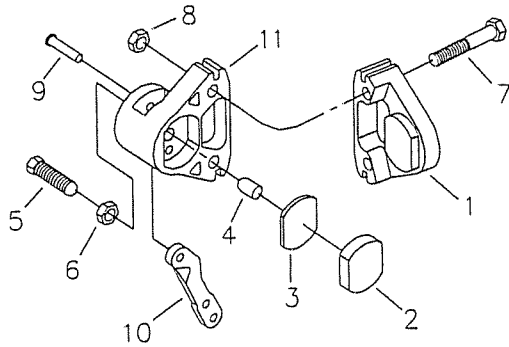

CALIPER BREAKDOWN

REF. NO	PART NO	DESCRIPTION
ASM	8197	Brake Caliper (incl. 1-11)
ASM	9810	Brake Pad Svc Kit (incl. 1-3)
1	*	Anvil w/Lining
2	*	Brake Lining
3	3928	Backing Plate
4	3930	Actuator Pin
5	3931	Adjuster Pin
6	3932	Nut, Jam
7	9158	Bolt, 3/8-16 x 2-1/4"
8	9085	Nut, 3/8-16 Toplock
ASM	6534	MB-1 Service Kit (incl. 9-11)
9	*	Groove Pin
10	*	Lever
11	*	Brake Housing