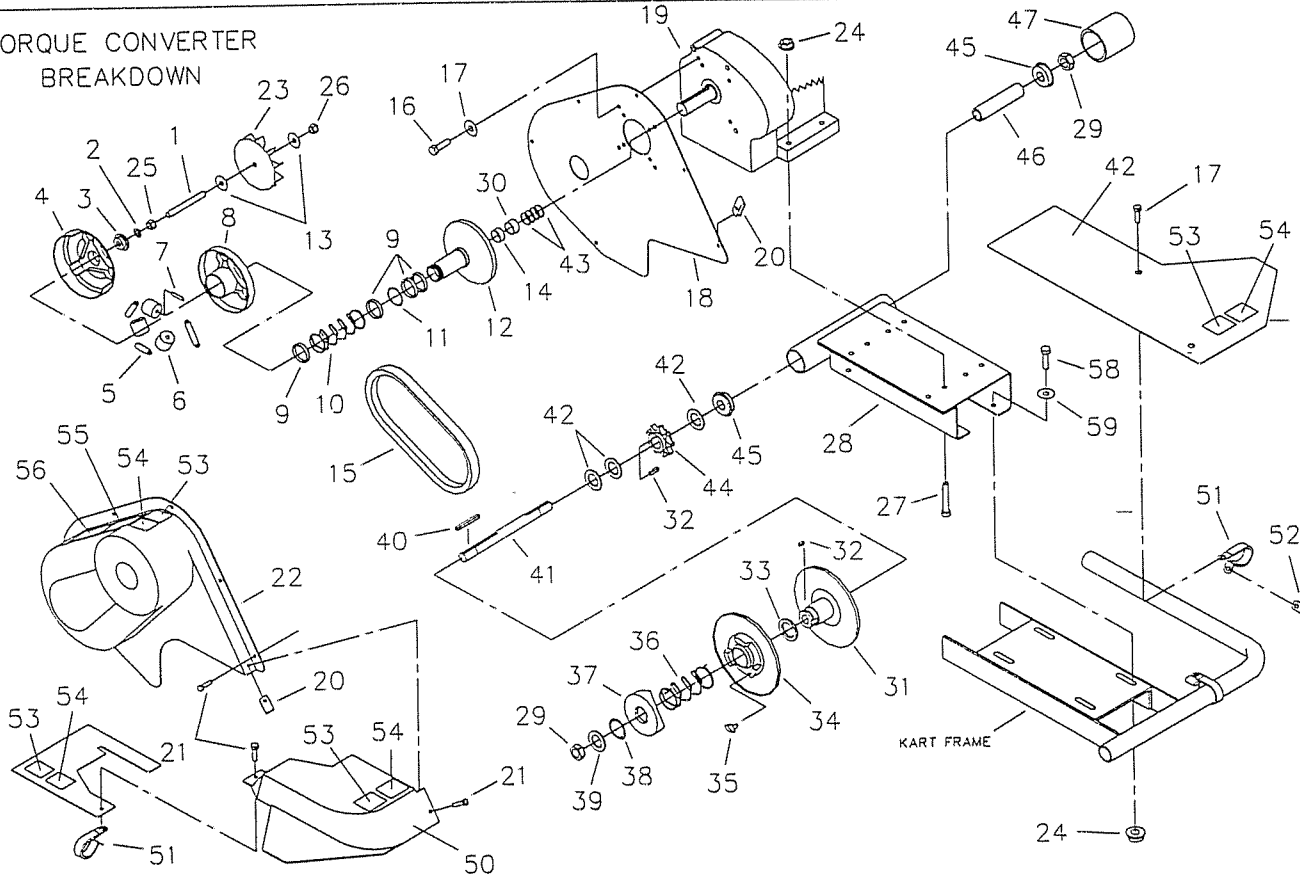

TORQUE CONVERTER BREAKDOWN

REF. NO	PART NO	DESCRIPTION	REF. NO	PART NO	DESCRIPTION	REF. NO	PART NO	DESCRIPTION
1	8689	Stud, 3/8-24 x 4-1/4"	23	8600	Impeller	45	5090	Bearing
2	1130	Washer, 3/8 Split Lock	24	1263	Nut, 5/16-18 Flange	46	2430	Spanner
3	2468	Washer, Pilot	25	2388	Nut, 3/8-24 Hex	47	8194	Cap, Plastic
ASM	2594	Driver Pulley Assembly (incl. REF. 4-12)	26	9123	Nut, 3/8-24 Toplock Hex	48	8443	Right Deck Cover
4	*	Cover and Drive Plate	27	9186	Bolt, 5/16-18 x 1-1/2"	49	8924	Left Deck Cover
5	2472	Extension Spring	28	8908	Chassis	50	8923	Caliper Cover - Left
6	2470	Cam Roller	29	9155	Nut, 5/8-11 Jam	51	8266	Loop Clip
7	2471	Spring Clip	30	4914	Spacer, 1" ID x 9/16	52	8227	Clip Nut
8	*	Moveable Face and Hub	ASM	8664	Driven Pulley Assembly (incl. REF. 31-39)	53	1049	Decal, Caution
9	2474	Guide Bushing	31	*	Fixed Face and Post	54	4912	Decal, Warning: Guard
10	2475	Compression Spring	32	1031	Key, 3/16sq x 1/2"	55	8138	Decal, Warning: Long Hair
11	*	Retaining Ring	33	2483	Spacer	56	6958	Decal, Tire Pressure
12	*	Fixed Face and Post	34	*	Moveable Face and Cam	57	8441	Caliper Cover - Right
13	9125	Washer, 3/8 Flat	35	2516	Button Insert	58	9176	Bolt, 5/16-18 x 1"
14	1082	Spacer, 1" ID x 7/16	36	2480	Torsion Spring	59	9030	Washer, 5/16 Int. Lock
15	6814	Belt, Symmetrical	37	*	Fixed Cam	NI	9677	Decal, Warning: Hot Surfaces
16	9101	Bolt, 5/16-24 x 3/4"	38	2478	Thrust Washer	NI	9678	Decal, Warning: Eng. Exhaust
17	9060	Washer, 5/16 Plain	39	2477	Retaining Ring	NI	5964	Decal, Oil Warning
18	8745	Cover Panel	40	3403	Key, 3/16sq x 2"			
19	8189C	Engine, 10HP Tecumseh	41	8854	Jackshaft, 13.69"			
20	2449	Nut, Tinnerman	42	1119	Spacer, 5/8ID x 1/8"			
21	9006	Bolt, 1/4-20 x 1/2" Whiz	43	3887	Spacer, 1" ID x 1/16			
22	8739	Cover Assembly	44	1125S	Sprocket, 9T #420			

* = Not Available Separately
ASM = Assembly NI = Not Illustrated