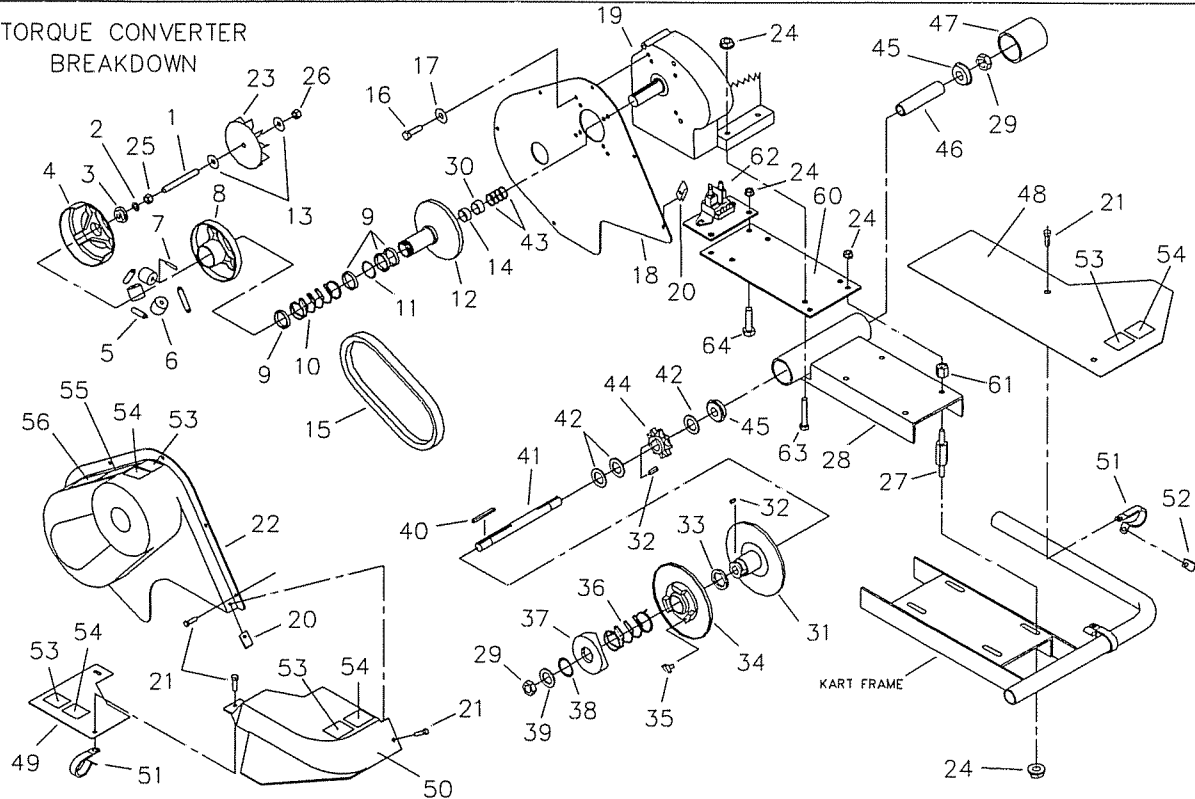

TORQUE CONVERTER BREAKDOWN

REF. NO	PART NO	DESCRIPTION
1	8689	Stud, 3/8-24 x 4-1/4"
2	1130	Washer, 3/8 Split Lock
3	2468	Washer, Pilot
ASM	2594	Driver Pulley Assembly (incl. REF. 4-12)
4	*	Cover and Drive Plate
5	2472	Extension Spring
6	2470	Cam Roller
7	2471	Spring Clip
8	*	Moveable Face and Hub
9	2474	Guide Bushing
10	2475	Compression Spring
11	*	Retaining Ring
12	*	Fixed Face and Post
13	9125	Washer, 3/8 Flat
14	1082	Spacer, 1" ID x 7/16
15	6814	Belt, Symmetrical
16	9101	Bolt, 5/16-24 x 3/4"
17	9060	Washer, 5/16 Plain
18	8745	Cover Panel
19	10421	Engine, 12HP Tecumseh
20	2449	Nut, Tinnerman
21	9006	Bolt, 1/4-20 x 1/2" Whiz
22	8739	Cover Assembly

REF. NO	PART NO	DESCRIPTION
23	8600	Impeller
24	1263	Nut, 5/16-18 Flange
25	2388	Nut, 3/8-24 Hex
26	9123	Nut, 3/8-24 Toplock Hex
27	9186	Bolt, 5/16-18 x 1-1/2"
28	2800	Chassis
29	1466	Nut, 5/8-11 Flexlok Jam
30	4914	Spacer, 1" ID x 9/16
ASM	8664	Driven Pulley Assembly (incl. REF. 31-39)
31	*	Fixed Face and Post
32	1031	Key, 3/16sq x 1/2"
33	2483	Spacer
34	*	Moveable Face and Cam
35	2516	Button Insert
36	2480	Torsion Spring
37	*	Fixed Cam
38	2478	Thrust Washer
39	2477	Retaining Ring
40	3403	Key, 3/16sq x 2"
41	8854	Jackshaft, 13.69"
42	1119	Spacer, 5/8ID x 1/8"
43	3887	Spacer, 1" ID x 1/16
44	1125S	Sprocket, 9T #420

REF. NO	PART NO	DESCRIPTION
45	5090	Bearing
46	2430	Spanner
47	8194	Cap, Plastic
48	8878	Right Deck Cover
49	8922	Left Deck Cover
50	8921	Caliper Cover - Left
51	8266	Loop Clip
52	8227	Clip Nut
53	1049	Decal, Caution
54	4912	Decal, Warning: Guard
55	8138	Decal, Warning: Hair Entang.
56	6958	Decal, Tire Pressure
57	---	---
58	9176	Bolt, 5/16-18 x 1"
59	9030	Washer, 5/16 Int. Lock
60	10411	Adapter Plate
61	8506	Engine Standoff
62	8679	Solenoid Assembly
63	9186	Bolt, 5/16-18 x 1-1/2"
64	2264	Bolt, 5/16-18 x 3/4"
NI	9677	Decal, Warning: Hot Surfaces
NI	9678	Decal, Warning: Eng. Exhaust
NI	5964	Decal, Oil Warning

* = Not Available Separately
ASM = Assembly NI = Not Illustrated