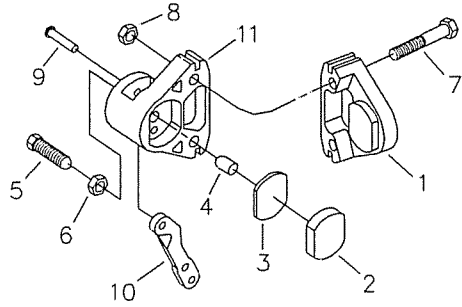

**ASM** = Assembly  
**NI** = Not Illustrated

CALIPER BREAKDOWN

REF. NO	PART NO	DESCRIPTION
ASM	8197	Brake Caliper (incl. 1-11)
ASM	9810	Brake Pad Svc Kit (incl. 1-3)
1	*	Anvil w/Lining
2	*	Brake Lining
3	3928	Backing Plate
4	3930	Actuator Pin
5	3931	Adjuster Pin
6	3932	Nut, Jam
7	9158	Bolt, 3/8-16 x 2-1/4"
8	9085	Nut, 3/8-16 Toplock
ASM	6534	MB-1 Service Kit (incl. 9-11)
9	*	Groove Pin
10	*	Lever
11	*	Brake Housing