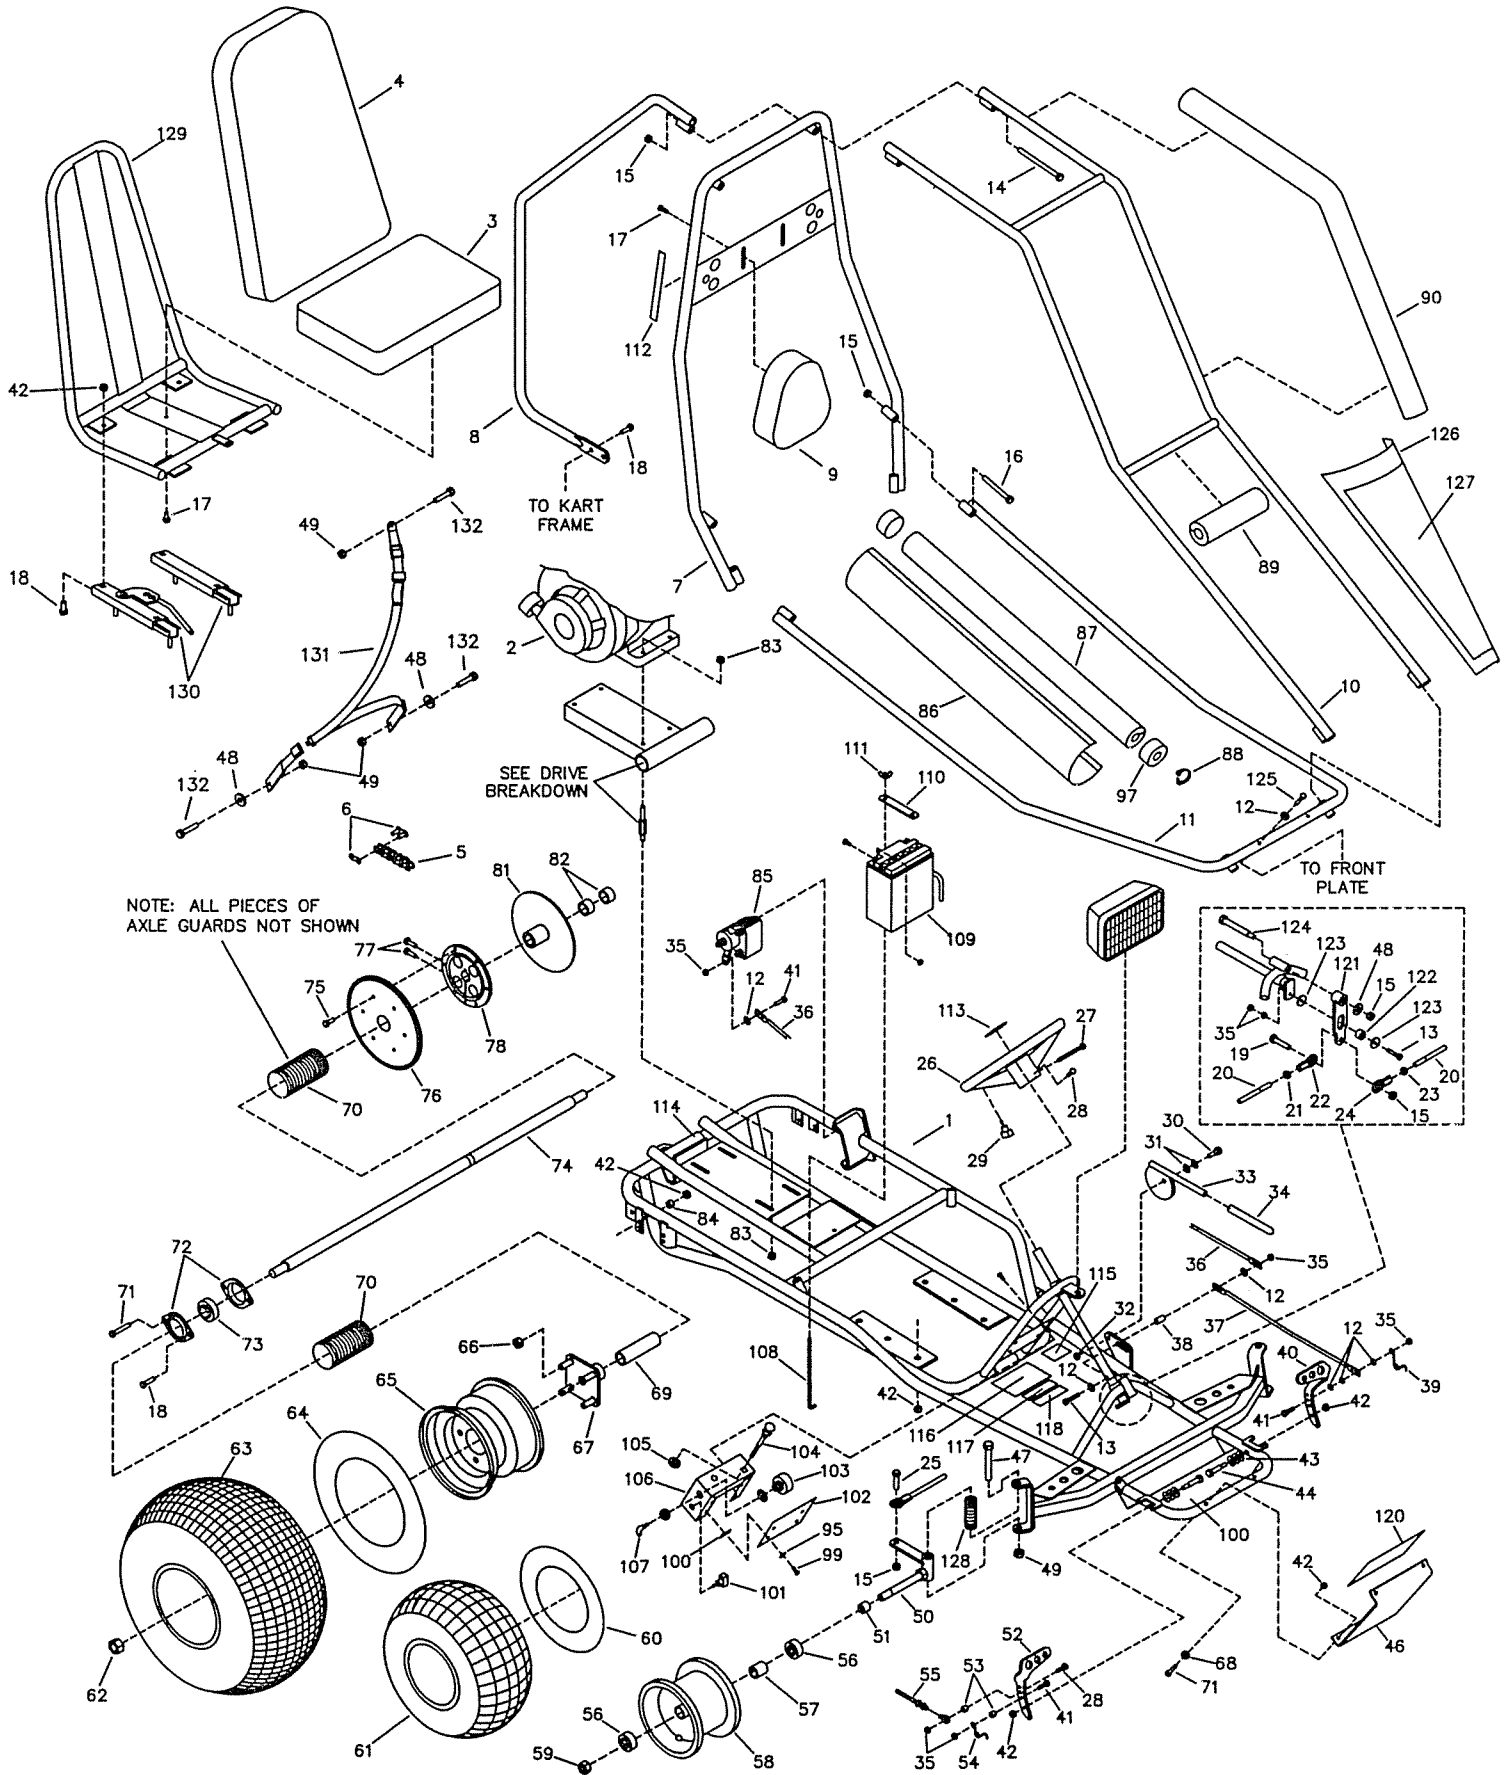

REPAIR PARTS - 392-00