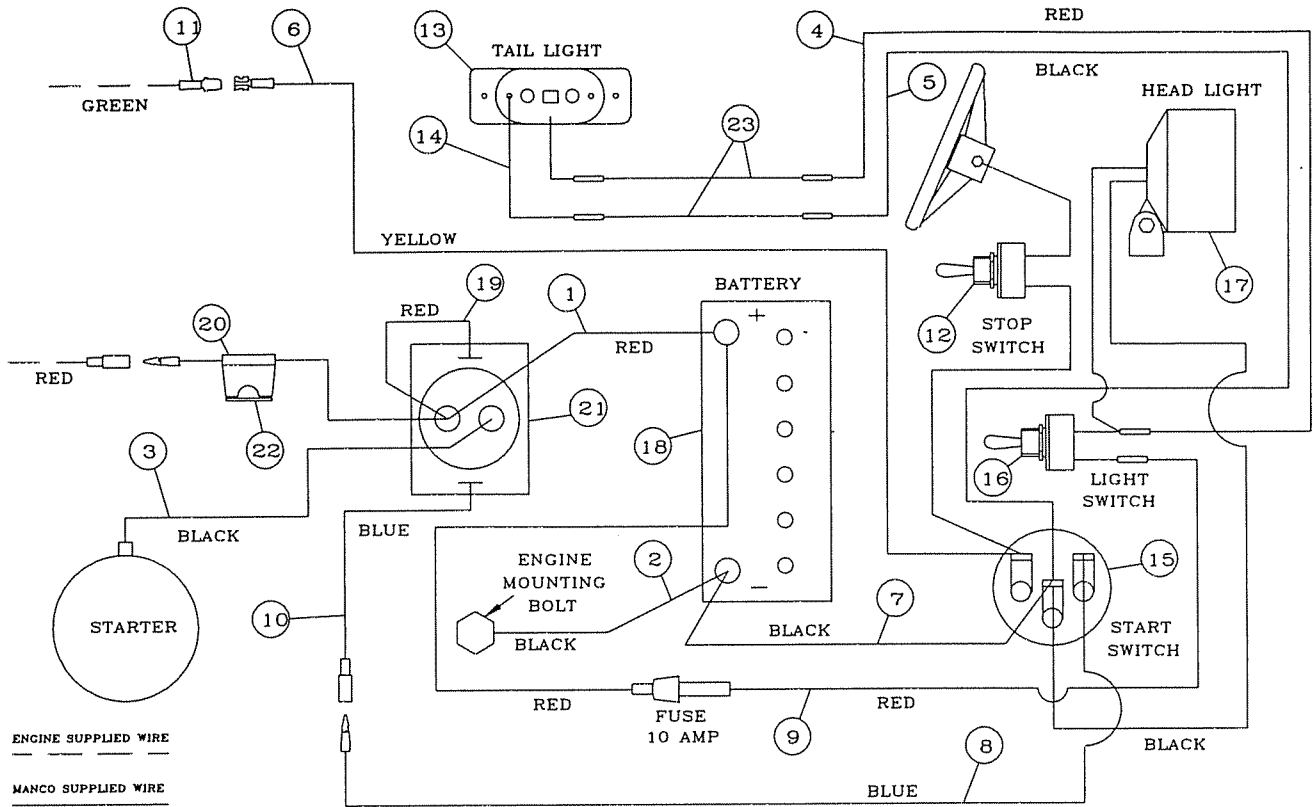

WIRING DIAGRAM

REF NO.	PART NO.	DESCRIPTION	REF NO.	PART NO.	DESCRIPTION
1	3611	Battery Cable, Red 9 in.	13	6508	Tail Light Assembly
2	3610	Battery Cable, Black 9 in.	14	6319	Wire, Taillight Ground
3	6516	Battery Cable, Black 9 in.	15	6344	Start Switch
ASM	9376P	Wiring Harness (incl. 4-9)	16	6391	Light Switch Assembly
4	9379	Wire, Taillight/Light Switch (Red)	17	6364	Headlight Assembly
5	9381	Wire, Taillight/Switch (Black)	NI	2964	Headlight Bulb
6	9383	Wire, Engine/Switch (Yellow)	18	3633	Battery
7	6386	Wire, Batt Gnd/Switch (Black)	19	2093	Solenoid Jumper Wire Assembly
8	9385	Wire, Solenoid/Switch (Blue)	20	8216	Fuse Assembly, 15 Amp
9	9377	Wire, Solenoid/Light Switch (Red)	21	2084	Solenoid
10	8281	Start Wire Adapter	22	8202	Fuse, 15 Amp
11	8108	1/4" Male Tab Terminal	23	8504	Extension Wire Assembly
NI	6505	Poly Loom 43"	NI	9389	Fuse, 10 Amp
NI	6897	Poly Loom 28"	NI	6304-2	Solenoid Bracket, Black
NI	6763	Poly Loom "Tee"			
NI	6813	Poly Loom "Outlet"			
12	6394	Stop Switch Assembly			

NI = Not Illustrated

ASM = Assembly

ORDERING PARTS

1) Seek Part(s) from your models illustrated diagram, cross over REF# to PART#

2) Type PART# into sites [Search Box] at GoKartsRus.com TIP! - RIGHT CLICK LINK, SELECT OPEN IN NEW TAB

3) Add all needed parts to Shopping Cart | Complete "Checkout" | ☒ Done!

If a part does not come up in a Site Search, please [Contact Us](#) (include part# in email)

FAST & EASY!

LOWEST PRICE!