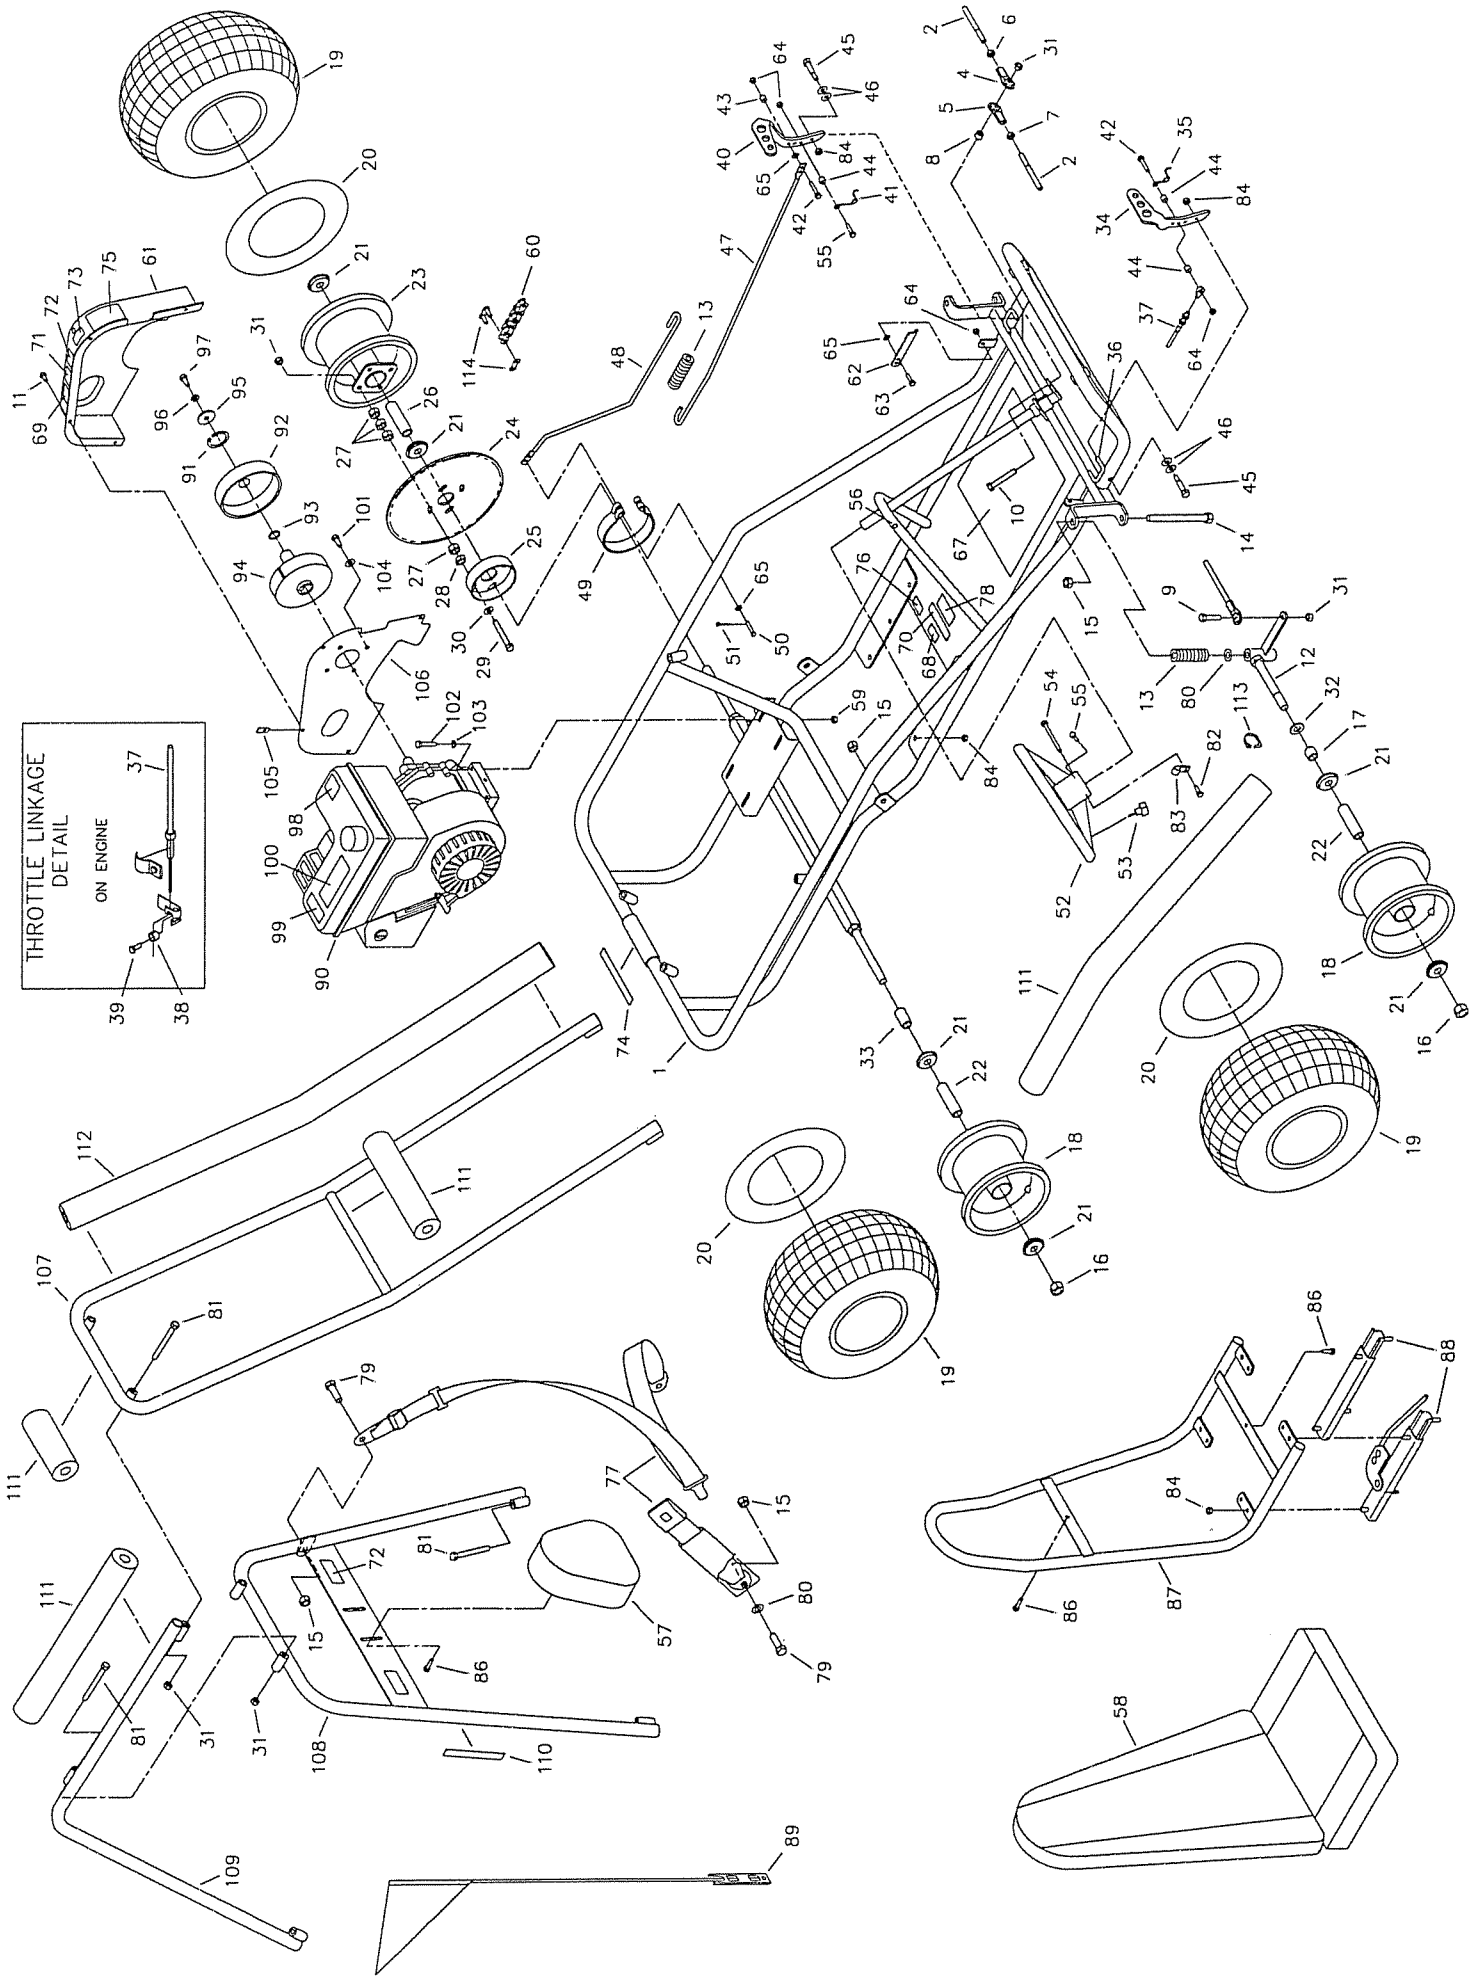

ASM = ASSEMBLY
NI = NOT ILLUSTRATED

ORDERING PARTS

1) Seek Part(s) from your models illustrated diagram, cross over REF# to PART#
2) Type PART# into sites [Search Box] at GoKartsRus.com TIP! - RIGHT CLICK LINK, SELECT OPEN IN NEW TAB
3) Add all needed parts to Shopping Cart | Complete "Checkout" | ☒ Done!

If a part does not come up in a Site Search, please [Contact Us](#) (include part# in email)

FAST & EASY!

LOWEST PRICES!

THROTTLE LINKAGE
DETAIL
ON ENGINE