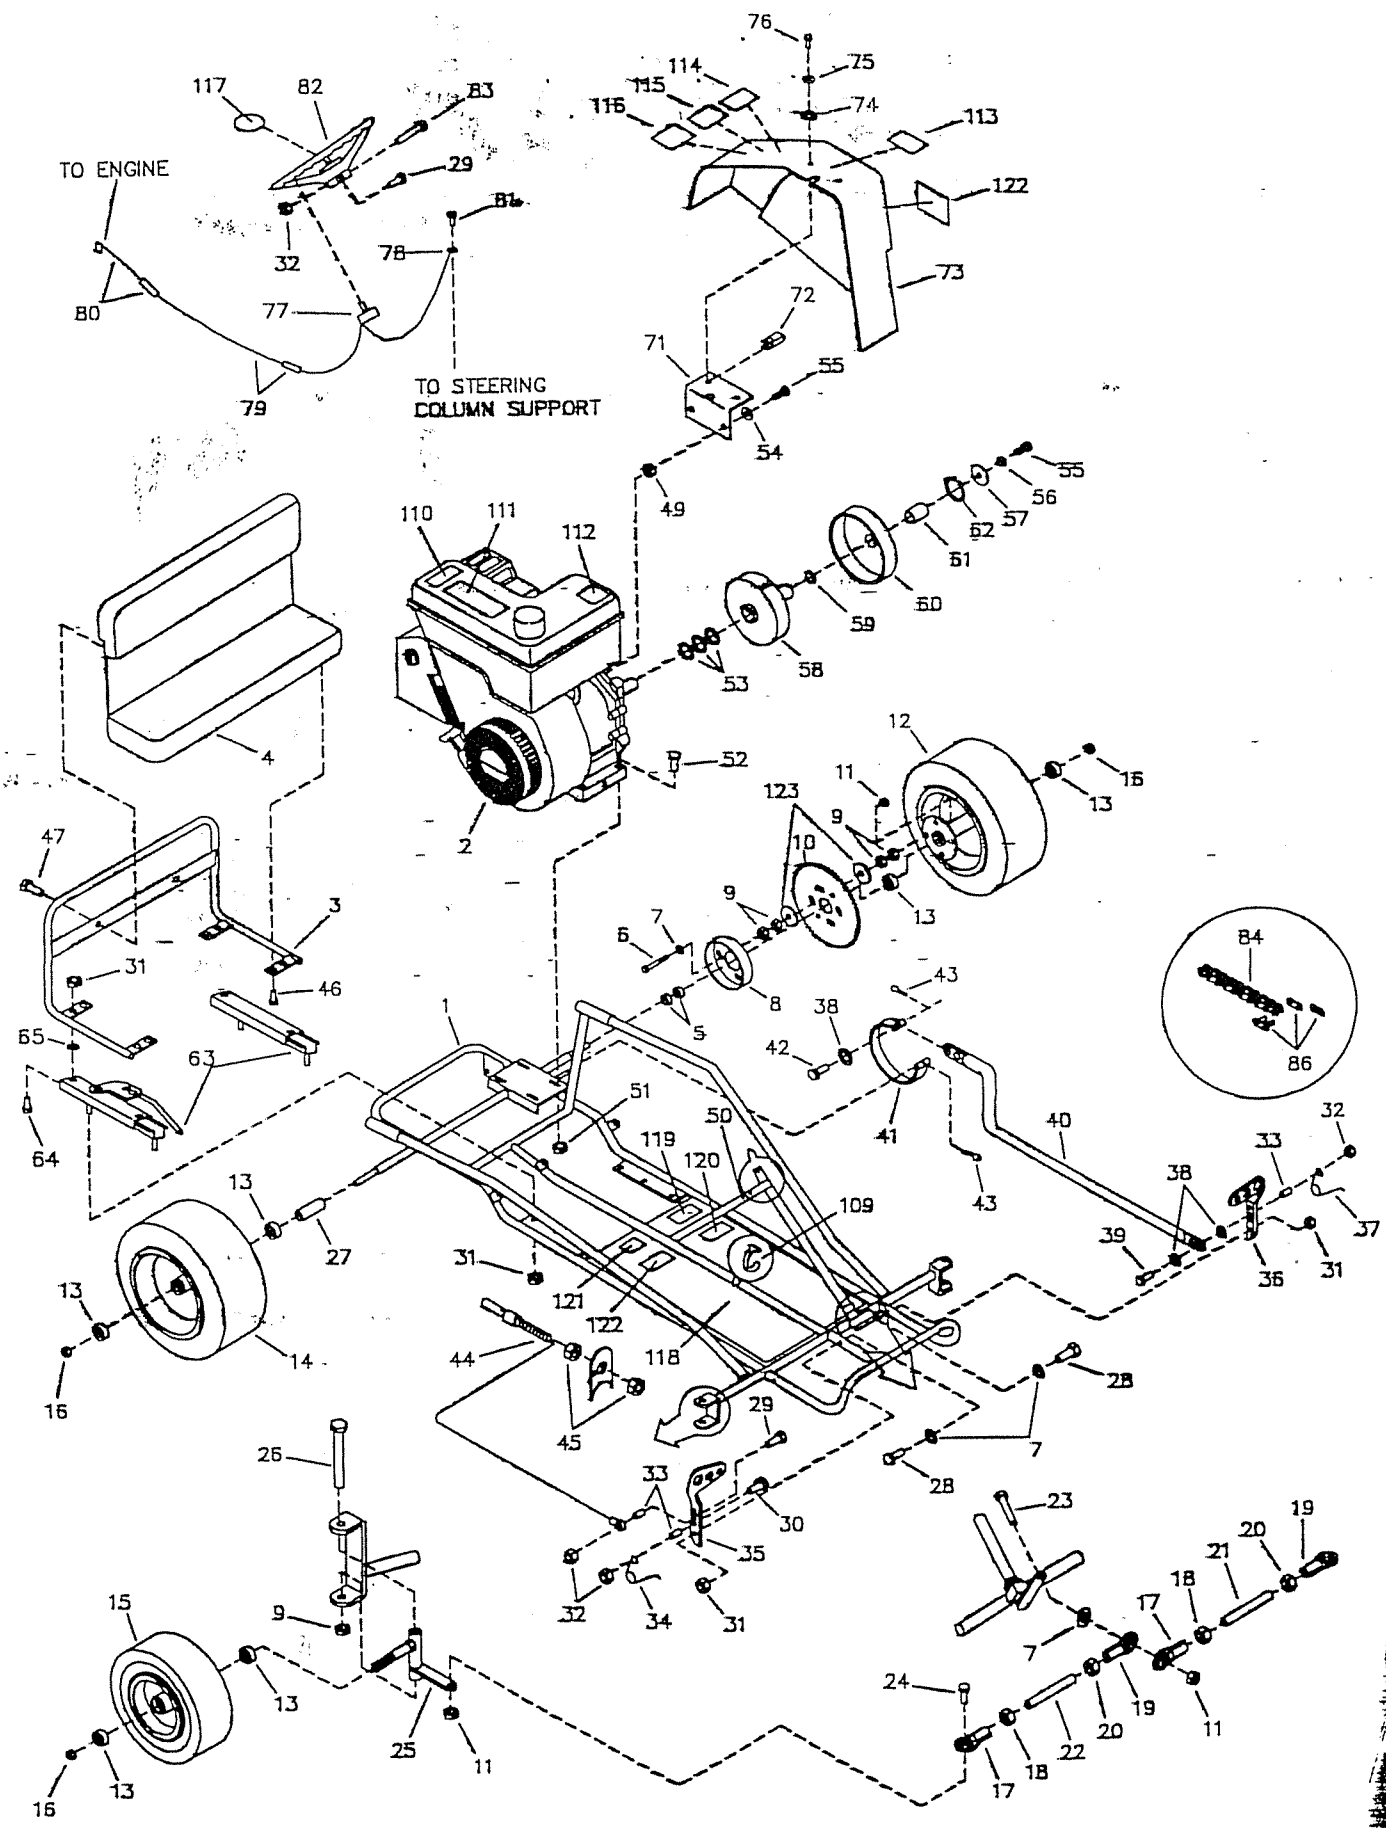

REPAIR PARTS - MODEL 415-301

REPAIR PARTS - MODEL 415-301

REF NO.	PART NO.	DESCRIPTION	REF NO.	PART NO.	DESCRIPTION
1	8350-19	Frame	56	1124	Washer, 5/16 Split Lock
2	9661	Engine, 5hp Tecumseh	57	1398	Washer, 21/64 ID x 1-1/4 OD x 1/8"
3	9968-2	Seat Frame	ASM	4335	Clutch Asm. (incl. REF 58-62)
4	8370	Seat Back/Bottom	58	4496	Clutch Rotor
5	1119	Spacer, 5/8 ID x 1/8"	59	3146	Washer, Fiber
ASM	8500	Drive Wheel Asm. (incl. REF 6-13)	60	4491	Drum w/Sprocket (incl. REF 61)
6	9190	Bolt, 3/8-16 x 3-1/4"	61	3143	Bushing
7	9091	Washer, 3/8 Flat	62	3141	Snap Ring
8	1246	Brake Drum	63	6734	Seat Slide (pair)
9	1012	Nut, 1/2-13 Toplock	64	9990	Carriage Bolt, 5/16-18x5/8"
10	9986	Sprocket, 35P x 50T <i>30 tooth</i>	65	9989	Washer, Plastic Retaining
11	9085	Nut, 3/8-16 Toplock	66	—	
12	8499	Wheel Asm. 6" (incl. REF 13)	67	—	
13	5090	Bearing	68	—	
14	8506	Idle Wheel Asm. 6" (incl. REF 13)	69	—	
15	8282	Front Wheel Asm. 5" (incl. REF 13)	70	—	
16	1046	Nut, 5/8-11 Toplock	71	3363-2	Mounting Bracket, Chainguard
ASM	4358	Tie Rod Asm. Short (incl. REF 17-21)	72	5135	Nut, Tinnerman
ASM	4359	Tie Rod Asm. Long (incl. REF 17-20, 22)	73	3362	Chainguard
17	1414	Tie Rod End, RH Thread	74	9104	Washer, #10 Flat
18	9092	Nut, 3/8-24 Jam RH Thread	75	6039	Washer, #10 Lock
19	1415	Tie Rod End, LH Thread	76	6046	Screw, #10-24 x 1/2"
20	9024	Nut, 3/8-24 Jam LH Thread	ASM	9799	Stop Switch Asm. (incl. REF 77-79)
21	4356	Tie Rod, Short	77	1392	Stop Switch
22	5003	Tie Rod, Long	78	1393	Ring Terminal
23	9145	Bolt, 3/8-16 x 1-3/4"	79	1394	Wire, 50" w/Splice Connector
24	9146	Bolt, 3/8-16 x 1-1/2"	80	1406	Wire w/ Blade Terminal
25	8021	Spindle, Right Side	81	9796	Screw, 12-24 x 1/2" Self Tapping
NI	8020	Spindle, Left Side	82	6038	Steering Wheel
26	1264	Bolt, 1/2-13 x 3-1/2"	83	9080	Bolt, 1/4-20 x 2-3/4"
27	2024	Spacer, 5/8 ID x 1-1/2"	84	—	
28	9110	Bolt, 3/8 x 7/8 Shldr., 5/16-18 x 5/8 Thd.	85	9978	Chain, #35 x 86P (incl. REF 86)
29	9160	Bolt, 1/4-20 x 7/8" Nylock	86	1269	Masterlink, #35 Chain
30	1847	Bolt, 1/4-20 x 1"	+ 87	8439-2	Front Bar <i>8290-2</i>
31	1189	Nut, 5/16-18 Toplock	88	8291-2	Center Bar
32	9057	Nut, 1/4-20 Toplock	89	8292-2	Rear Upright
33	1389	Bushing	90	8353-19	Rear bar
34	9502	Spring, Left Wound	91	8373	Seat Belt, Lap/Shoulder
35	1437	Pedal, Throttle	92	8374	Seat Belt, Retractor
36	1436	Pedal, Brake	93	8375	Seat Belt, Plastic Sleeve
37	9503	Spring, Right Wound	94	8369	Headrest Pad
38	1854	Washer, #14 Flat	95	9759B	Foam, Black 30"
39	1848	Bolt, 1/4-20 x 1-1/4"	96	8368Y	Foam, Yellow 24"
40	8392-2	Brake Rod	97	8367Y	Foam, Yellow 15.5"
41	1036	Brake Band w/Retainer	98	8366Y	Foam, Yellow 12.5"
42	9118	Clevis Pin	99	1628	Throttle Cable Retainer
43	9116	Cotter Pin	100	1018	Cable Stop
44	1390	Throttle Cable w/Housing (incl. REF 45)	101	9188	Bolt, 1/2-13 x 1-1/4"
45	9058	Nut, 5/16-24 Jam	102	9022	Washer, 1/2 Flat
46	9189	Bolt, 1/4-20 x 7/8" Whiz Flange	103	2386	Bolt, 3/8-16 x 3-1/2"
47	1876	Bolt, 1/4-20 x 5/8" Whiz Flange	104	9006	Bolt, 1/4-20 x 1/2"
48	—		105	1849	Bolt, 1/4-20 x 1-1/2"
49	2388	Nut, 3/8-24	106	2264	Bolt, 5/16-18 x 3/4"
50	1463	Bushing, Insulating	107	6540	Decal, Warning: Wear Helmet
51	1263	Nut, 5/16-18 Whiz Flange	108	9679	Decal, Warning: No Riders Allowed
52	9186	Bolt, 5/16-18 x 1-1/2"	109	1019	Ty-Wrap
53	1194	Washer, 3/4 ID x 1/8"	110	9677	Decal, Warning: Hot Surfaces
54	9060	Washer, 5/16 Flat			
55	8139	Bolt, 5/16-24 x 1"			