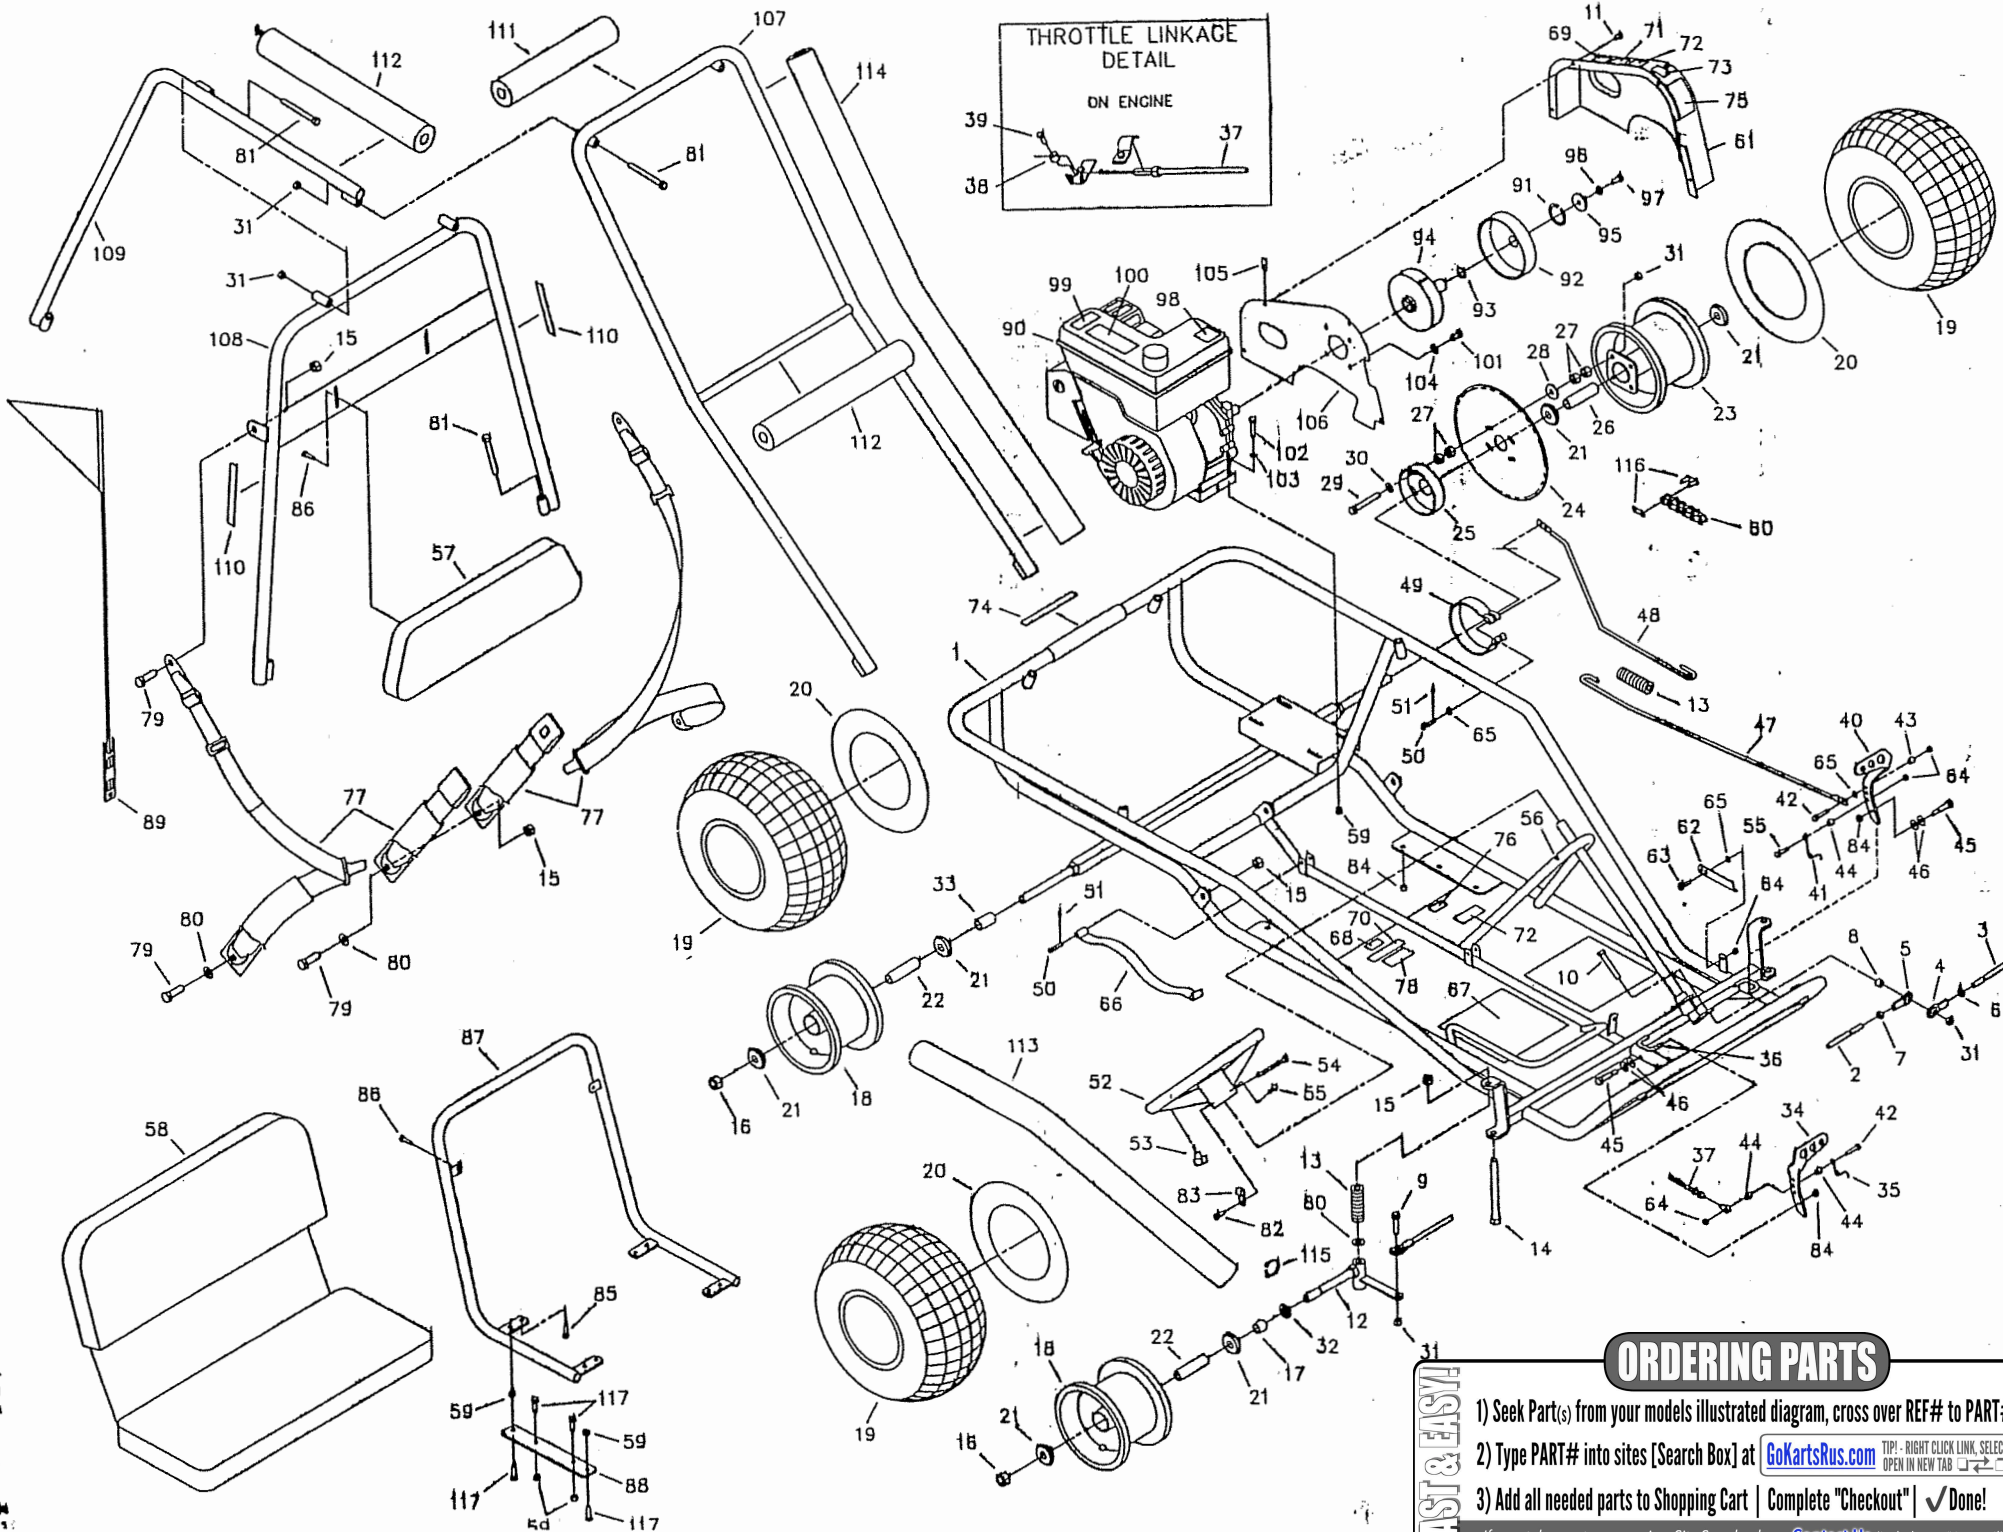

11024R1
PS#1

ORDERING PARTS

FAST & EASY!

1) Seek Part(s) from your models illustrated diagram, cross over REF# to PART#
2) Type PART# into sites [Search Box] at GoKartsRus.com TIP! - RIGHT CLICK LINK, SELECT OPEN IN NEW TAB
3) Add all needed parts to Shopping Cart | Complete "Checkout" | ✓ Done!

If a part does not come up in a Site Search, please [Contact Us](#) (include part# in email)

LOWEST PRICE!