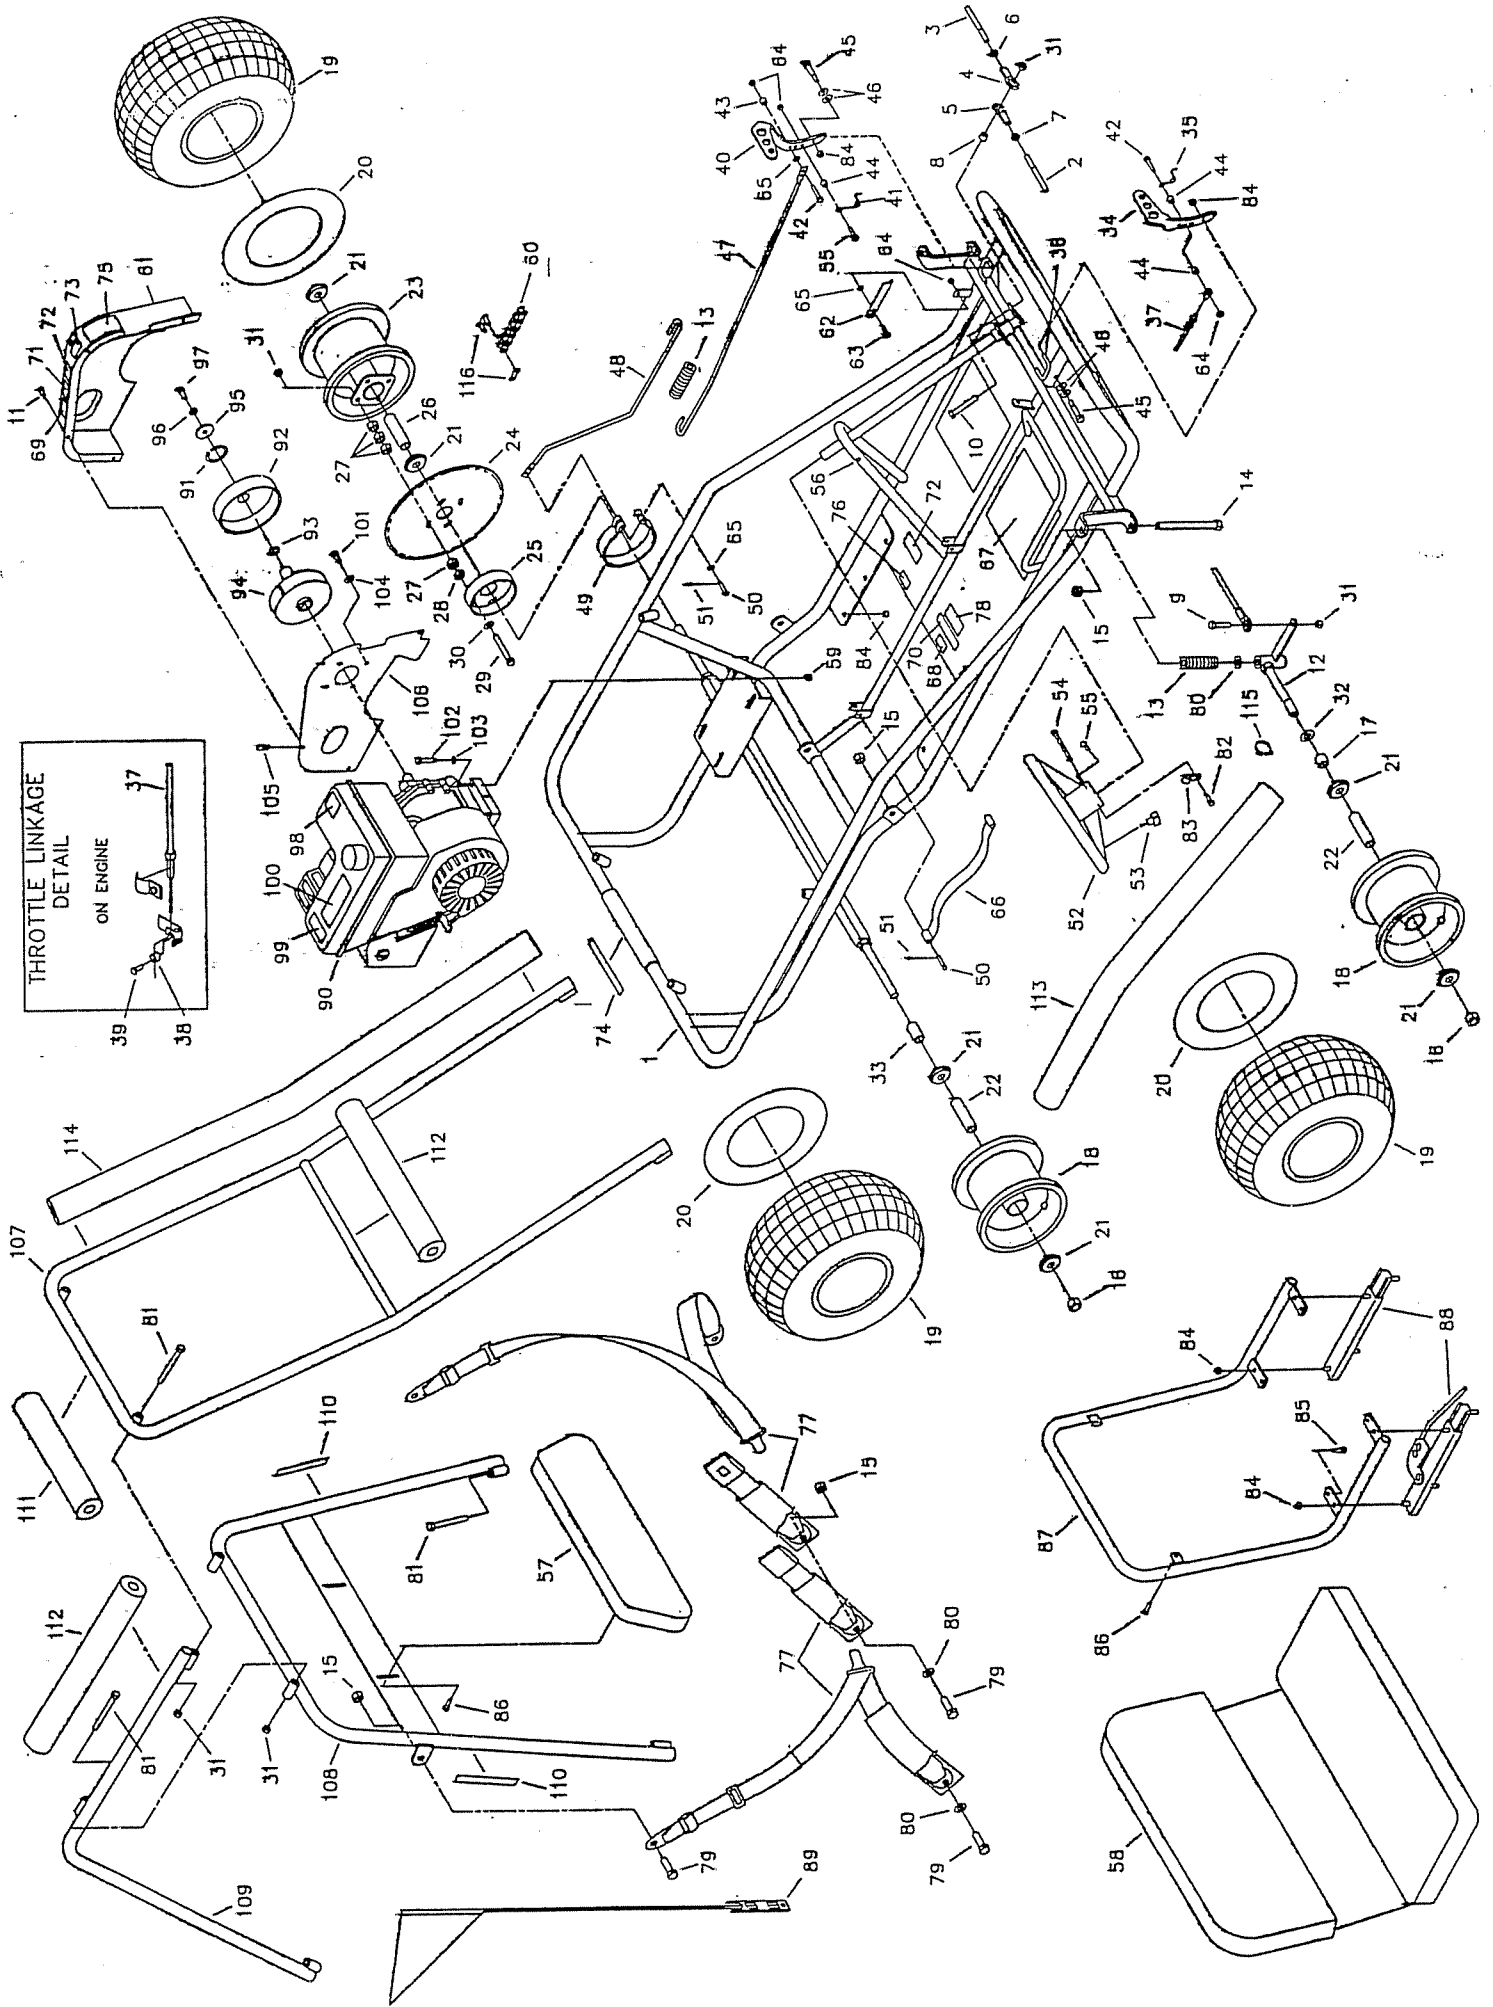

ASM = ASSEMBLY
NI = NOT ILLUSTRATED

ORDERING PARTS

1) Seek Part(s) from your models illustrated diagram, cross over REF# to PART#
2) Type PART# into sites [Search Box] at GoKartsRus.com TIP! - RIGHT CLICK LINK, SELECT OPEN IN NEW TAB
3) Add all needed parts to Shopping Cart | Complete "Checkout" | ✓ Done!

If a part does not come up in a Site Search, please [Contact Us](#) (include part# in email)

FAST & EASY!

LOWEST PRICES!