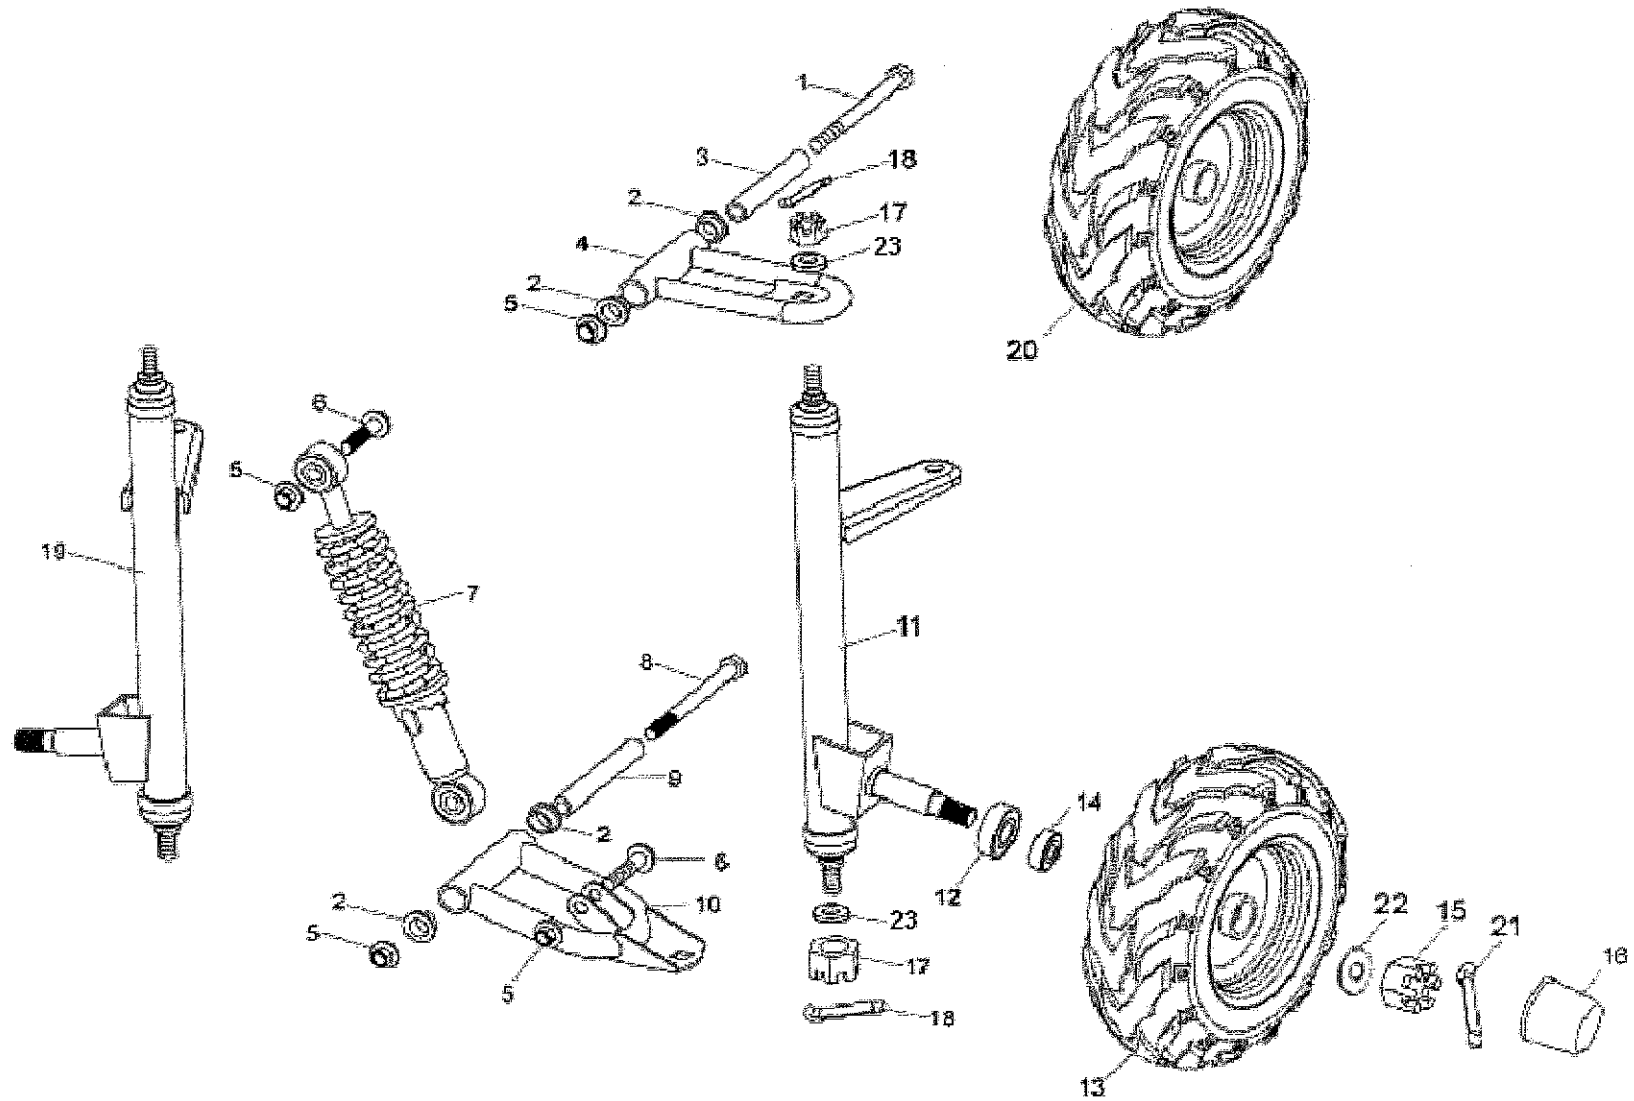

SECTION 2 - FRONT SUSPENSION

REF. #	PART #	DESCRIPTION	QTY.
1	14615	Bolt, M8 X 1.25 X 95 Flange	2
2	14126	Bushing, Flanged Sleeve 12 X 16 X 12	8
3	14617	Upper Suspension Arm Collar, 75mm	2
4	14618-52	Upper Suspension Arm - 4170 - Metallic Blue	2
5	14088	Nut, M8 X 1.25 Locking Flange ZN	10
6	14246	Bolt, M10 X 1.25 X 40 FHCS ZN	4
7	14619	Shock, Front Red	2
8	14620	Bolt, M8 X 1.25 X 105	2
9	14621	Lower Suspension Arm Collar, 85mm	2
10	14622-52	Lower Suspension Arm Assy - 4170 - Metallic Blue	2
11	14623-52	Spindle And Strut Support, R - 4170 - Metallic Blue	1
12	14624	Bearing 6003Z	2
13	14625	Front Wheel Assy, Left	1
14	14626	Bearing 6201	2
15	14244	Nut, M12 X 1.25 Castle ZN	2
16	14627	Hub Cover, Front 36mm ID	2
17	14242	Nut, M10 X 1.25 Castle	4
18	14628	Pin, M1.6 X 15 Cotter	4
19	14629-52	Spindle And Strut Support, L - 4170 - Metallic Blue	1
20	14630	Front Wheel Assy, Right	1
21	14150	Pin, M2 X 20 Cotter	2
22	14316	Spacer, M15 Inner Gear - 150cc	2
23	14241	Washer, M10 Split Lock ZN	4