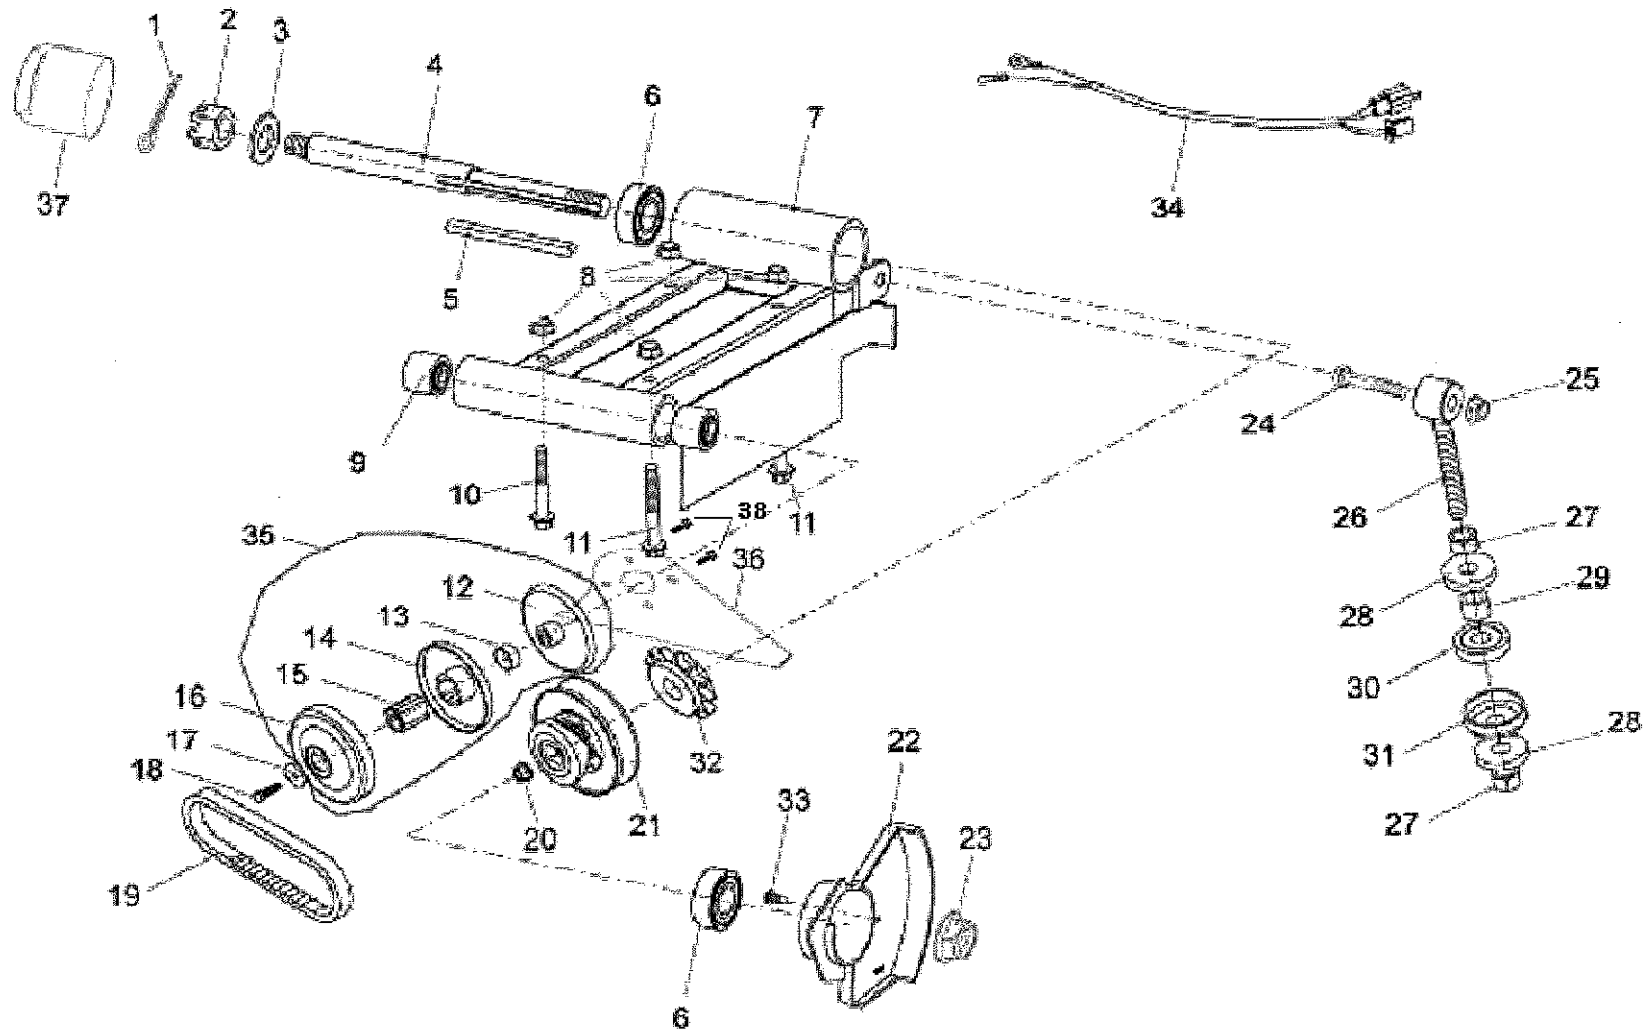

# SECTION 5 - REAR AXLE

REF. #	PART #	DESCRIPTION	QTY.
1	14627	Cap, Hub Nose - Black	2
2	14150	Pin, M2 X 20 Cotter	2
3	14249	Nut, M16 X 2.00 Castle	2
4	14667	Rear Wheel Assembly, Left	1
5	14434	Bolt, M8 X 1.25 X 16 FHCS ZN	10
6	14668	Flange Bearing - 150cc	2
7	14593	Bearing 6005Z	2
8	14669	Master Link	1
9	14670	Disk, Rear Brake - 150cc	1
10	14671	Spacer, Sprocket	1
11	14769	Screw, Set M8 X 1.25 X 14 SHCS PL	1
12	14672	Sprocket	1
13	14434	Bolt, M8 X 1.25 X 16 FHCS ZN	4
14	14673	Axle - 4170	1
15	14674	Rear Wheel Assembly, Right	1
16	14675	Chain	1
17	14676	Key, 5 X 5 X 75	1
18	14724	Washer, 29.5 X 17MM X 3.0 ZN	2

# SECTION 7 - JACKSHAFT

REF. #	PART #	DESCRIPTION	QTY.
1	14150	Pin, M2 X 20 Cotter	1
2	14727	Nut, M14 X 1.25 Castle	2
3	14690	Washer, M12 ZN	1
4	14691	Shaft, Sprocket & Driven Pulley	1
5	14692	Key	1
6	14693	Bearing	2
7	14694-52	Engine Mounting Plate - Metallic Blue	1
8	14088	Nut, M8 X 1.25 Locking Flange ZN	4
9	14695	Bushing	2
10	14696	Bolt, M8 X 1.25 X 50 FHCS	2
11	14697	Bolt, M8 X 1.25 X 60 FHCS	2
12	14698	Sheave, Stationary	1
13	14699	Bushing	1
14	14700	Sheave, Moveable	1
15	14701	Hub	1
16	14702	Drum	1
17	14703	Washer, M8	1
18	1454	Bolt 5/16-24 X 1.750 HHCS G5	1
19	14704	Belt	1
20	14705	Nut, M16 X 1.25 Locking Flange	1
21	14706	Driven Pulley	1
22	14707	Guard, Rear Chain - Black Plastic	1
23	14705	Nut, M16 X 1.25 Locking Flange	1
24	14247	Bolt, M8 X 1.25 X 45 FHCS ZN	1
25	14705	Nut, M16 X 1.25 Locking Flange	1
26	14708	Chain Adjuster	1
27	14709	Nut, M12	2
28	14710	Washer - Chain Adjuster	2
29	14711	Bushing - Chain Adjuster	1
30	14467	Bushing, Engine Adj Isolator - 150cc	1
31	14468	Spacer, Engine Adj Cup - 150cc	1
32	14714	Sprocket, 10T Driven	1
33	14423	Screw, M5 X 16 PHSM ZN	1
34	14715	Wiring Harness - 4170	1
35	14716	Driver Pulley	1
36	14720	Back Plate - 4170	1
37	14723	Cap, Jackshaft 2 IN	1
38	9101	Bolt 5/16-24 X .500 HHCS G5 NL Z	2