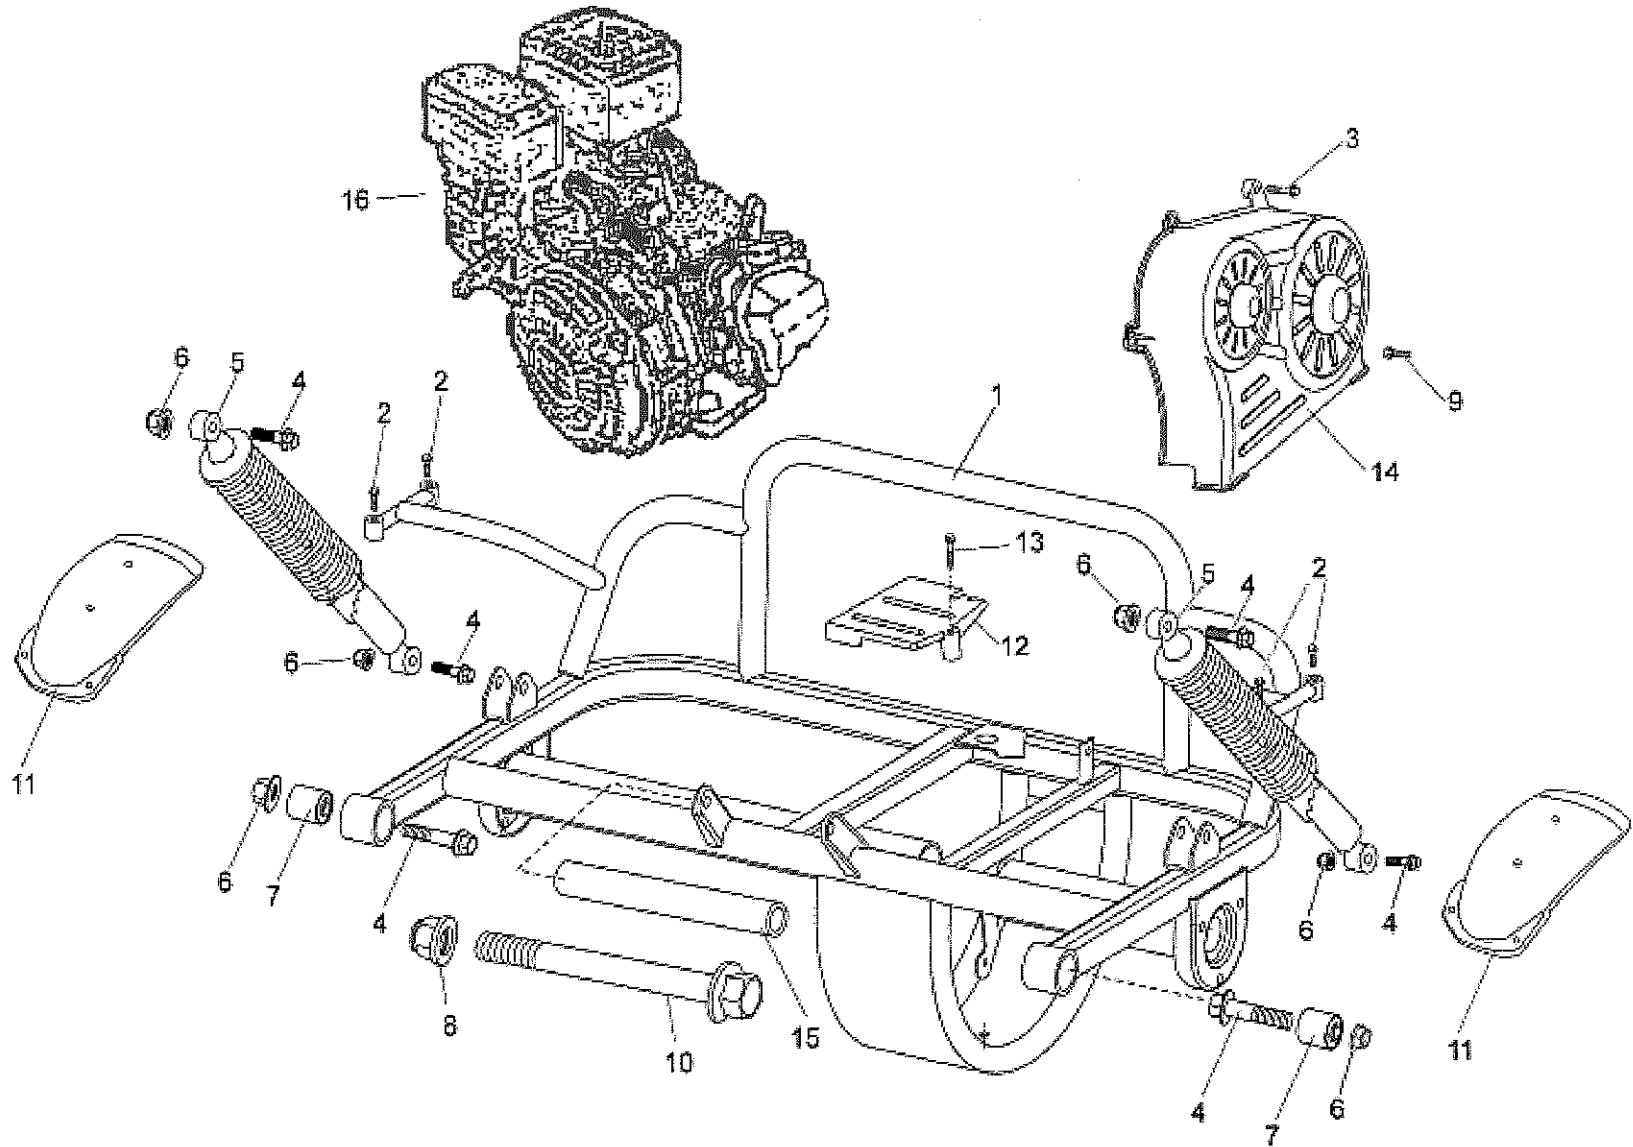

SECTION 4 - REAR SWING ARM

REF. #	PART #	DESCRIPTION	QTY.
1	14659-52	Asm, Rear Swingarm - 4170 Metallic Blue	1
2	14296	Bolt, M6 X 1.00 x 12 FHCS ZN	4
3	14341	Bolt, M6 X 1.00 X 20 FHCS ZN	1
4	14246	Bolt, M10 X 1.25 X 40 FHCS ZN	6
5	14660	Shock, Rear - 4170 - Red & Silver	2
6	14243	Nut, M10 X 1.25 Locking Flange ZN	6
7	14661	Bushing, Swingarm Isolator - 150cc	2
8	14243	Nut, M10 X 1.25 Locking Flange ZN	1
9	14778	Screw, M4 X 1.75 X 12 PH	1
10	14662	Bolt, M10 X 1.25 X 174 HHCS	1
11	14663	Fender, Rear - Gblack - 4170	2
12	14664	Cover, Engine Plastic - Black	1
13	14340	Bolt, M6 X 1.00 X 35 FHCS ZN	1
14	14665	Drive Cover Plastic - 4170	1
15	14666	Spanner	1
16	12249C	Engine Robin 6.0HP OHC	1