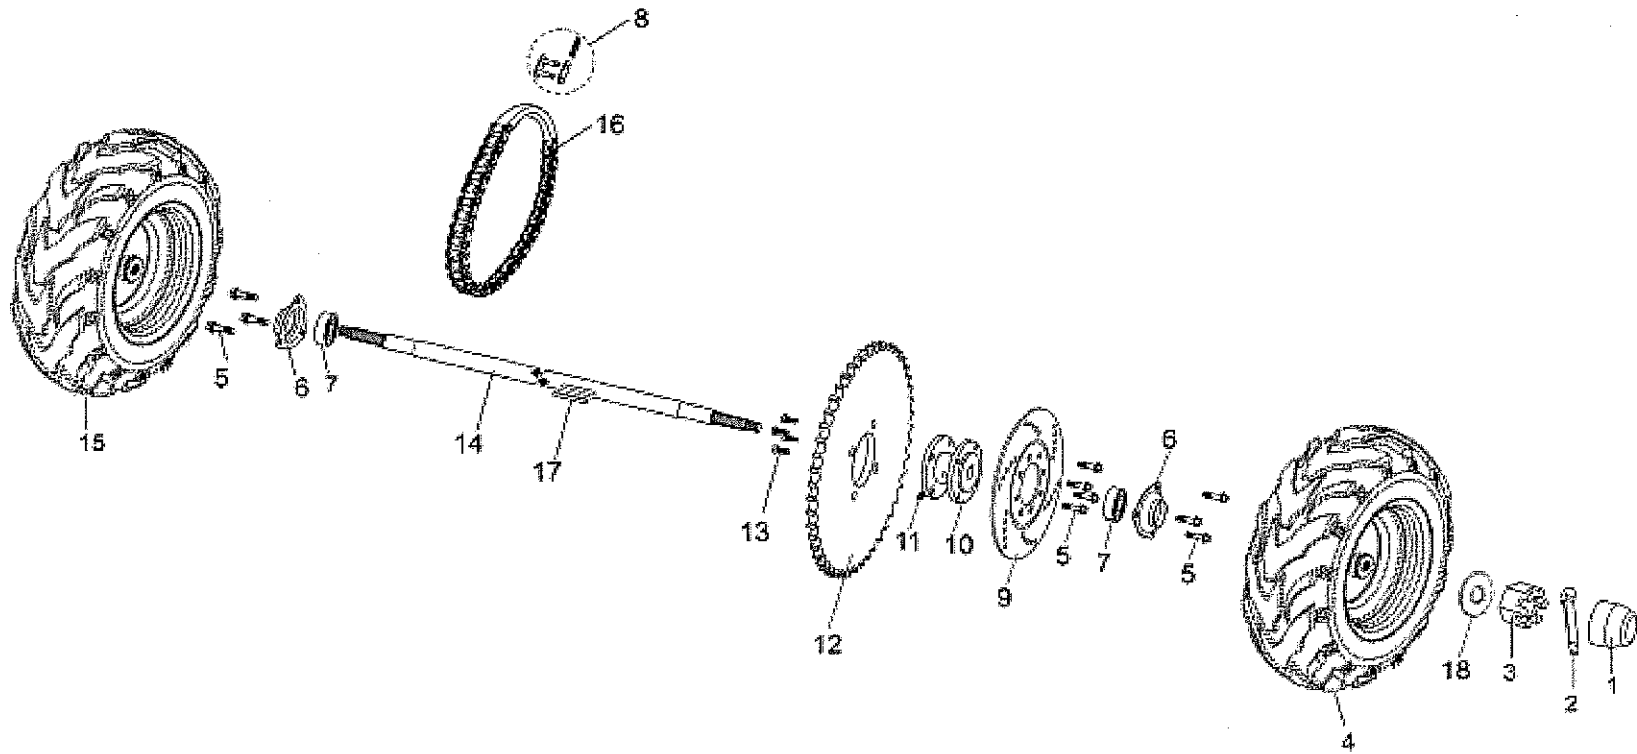

SECTION 5 - REAR AXLE

REF. #	PART #	DESCRIPTION	QTY.
1	14627	Cap, Hub Nose - Black	2
2	14150	Pin, M2 X 20 Cotter	2
3	14249	Nut, M16 X 2.00 Castle	2
4	14667	Rear Wheel Assembly, Left	1
5	14434	Bolt, M8 X 1.25 X 16 FHCS ZN	10
6	14668	Flange Bearing - 150cc	2
7	14593	Bearing 6005Z	2
8	14669	Master Link	1
9	14670	Disk, Rear Brake - 150cc	1
10	14671	Spacer, Sprocket	1
11	14769	Screw, Set M8 X 1.25 X 14 SHCS PL	1
12	14672	Sprocket	1
13	14434	Bolt, M8 X 1.25 X 16 FHCS ZN	4
14	14673	Axle - 4170	1
15	14674	Rear Wheel Assembly, Right	1
16	14675	Chain	1
17	14676	Key, 5 X 5 X 75	1
18	14724	Washer, 29.5 X 17MM X 3.0 ZN	2