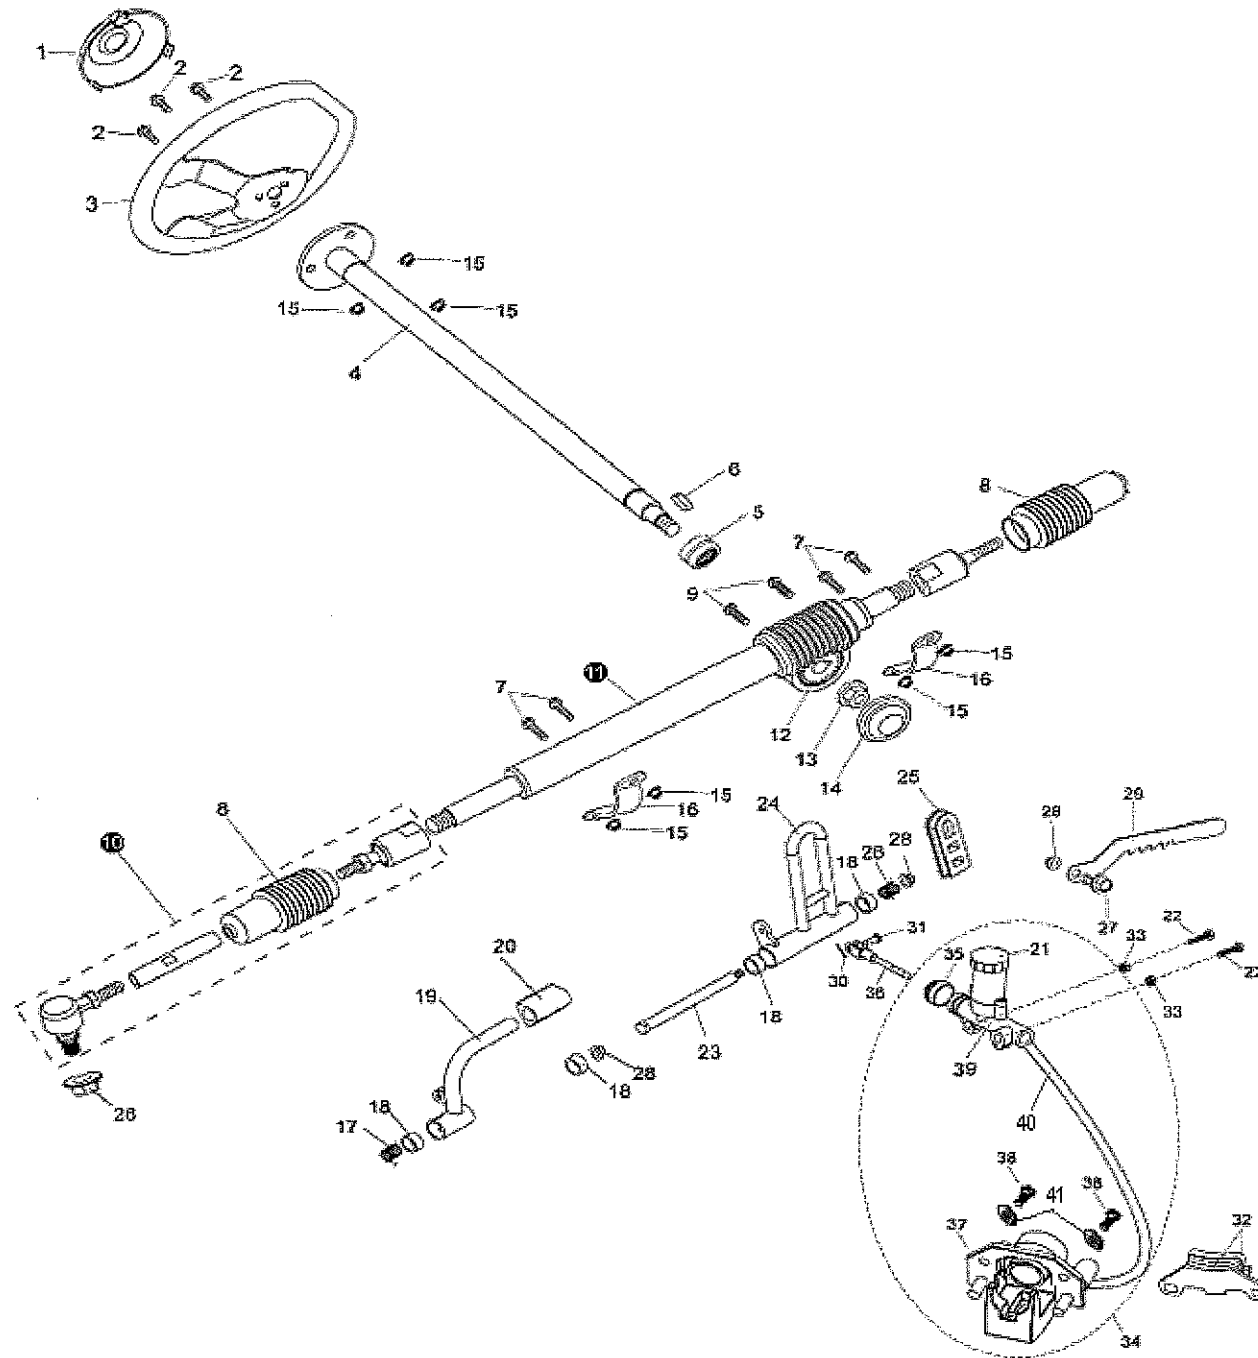

SECTION 3 - STEERING ASSEMBLY

REF. #	PART #	DESCRIPTION	QTY.
1	14631	Cover, Steering Wheel - 4170	1
2	14426	Bolt, M6 X 1.00 X 14 FHCS ZN	3
3	14632	Steering Wheel - 4170	1
4	14633-52	Shaft, Steering - 4170 - Metallic Blue	1
5	14634	Bearing, 18 X 16	1
6	14635	Key, 4 X 4 X 11.5	1
7	14341	Bolt, M6 X 1.00 X 20 FHCS ZN	4
8	14636	Steering Ball Joint Dust Cover	2
9	14565	Screw, M5 X 12 PH	2
10	14637	Asm, Tie Rod End - 4170 - Black	2
11	14638	Steering Shaft, Plastic Housing	1
12	14639	Steering Gear	1
13	14243	Nut, M10 X 1.25 Locking Flange ZN	1
14	14641	Dust Cover	1
15	14236	Nut, M6 X 1.00 Nyloc Flange ZN	4
16	14642-52	Steering Gear Bracket (R.S.B.) - Metallic Blue	2
17	14643	Spring, Throttle Pedal	1
18	14119	Bushing, Sleeve 12 X 21 X 12	3
19	14645-52	Pedal, Throttle - 4170 - Metallic Blue	1
20	14526	Cap, Throttle Pedal - 6150, 4170	1
21	14646	Cap, Brake Master Cylinder	1
22	14647	Bolt, M6 X 1.0 X 25 ZN	2
23	14648	Bolt, M8 X 1.25 X 144 HHCS	1
24	14649-52	Pedal, Brake - 4170 - Metallic Blue	1
25	14650	Pad, Brake Pedal - 4170 - Black	1
26	14651	Spring, Brake Pedal	1
27	14239	Bolt, M8 X 1.25 X 20 FHCS ZN	1
28	14088	Nut, M8 X 1.25 Locking Flange ZN	4
29	14652	Lever, Parking Brake - 4170	1
30	14628	Pin, M1.6 X 14 Cotter	1
31	14653	Stud, 6 X 16	1
32	14654	Kit, Brake Pad - 4170	1
33	14236	Nut, M6 X 1.00 Nyloc Flange ZN	2
34	14655	Asm, Hydraulic Brake	1
35	14656	Boot, Brake	1
36	14657	Shaft, Brake Master Cylinder	1
37	14658	Asm, Brake Caliper - 4170	1
38	14455	Bolt, M8 X 1.25 X 14 SHCS-PL	2
39	14744	Master Cylinder, Brake - 4170 (Reservoir and Cap Included)	1
40	14130	Hose, Hyd Brake - 75"	1
41	14748	Washer, M8 Split Lock	2