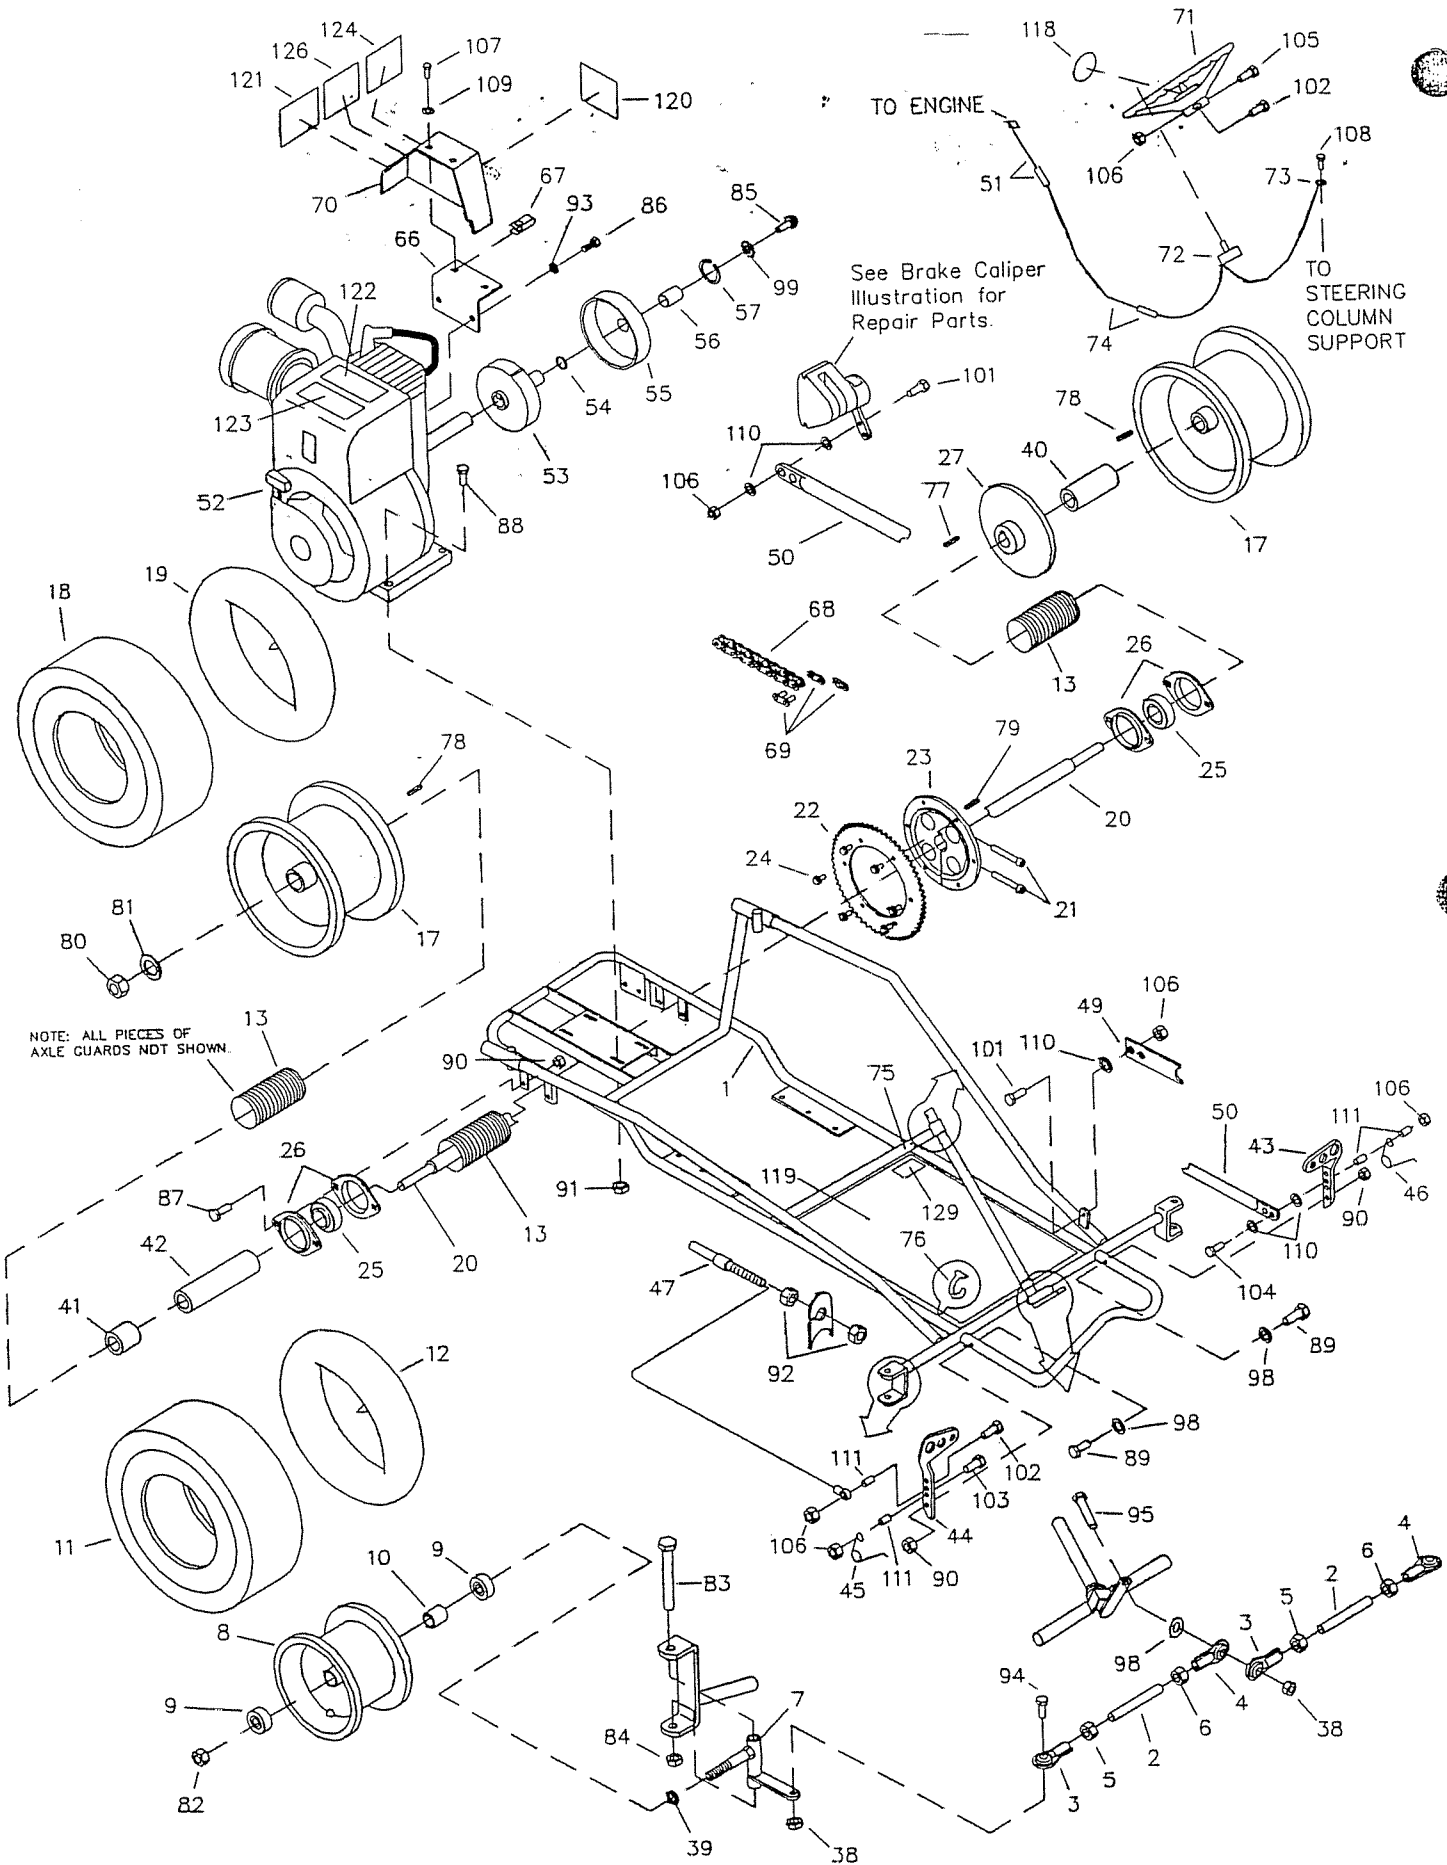

NOTE: ALL PIECES OF AXLE GUARDS NOT SHOWN.

Brake Caliper Illustration

REPAIR PARTS 435-191

REF NO.	PART NO.	DESCRIPTION	REF NO.	PART NO.	DESCRIPTION
1	9563-19	Frame	51	1406	Wiring Harness
ASM 2	4355	Tie Rod Asm (incl. 2-6)	52	1763	Engine, 5hp
3	1414	Tie Rod	ASM 4195		Clutch Asm (incl. 53-57)
4	1415	Rod End, Right Hand	53	4496	Clutch Rotor
5	9092	Rod End, Left Hand	54	3146	Washer, Fiber
6	9024	Nut, 3/8-24 R.H. Jam	55	9781	Drum w/ Sprocket (incl. 56)
NI 6	6256-2	Nut, 3/8-24 L.H. Jam	56	3143	Bushing
7	6257-2	Spindle, Left	57	3141	Snap Ring
8	9309FP	Spindle, Right	58	4324	Seat
9	5090	Wheel Asm, Front (incl. 9-12)	59	9973-2	Seat Frame
10	5950	Bearing, 5/8" ID w/ Snap Ring	60	1018	Throttle Cable Stop
11	4915	Spanner, 5/8" ID x 2-1/8"	61	6320	Headrest
12	3802	Tire, 145/70 x 6 Knobby	62	9540-2	Front Bar
13	K435-11	Tube, 6"	63	9547-2	Center Bar
14	_____	Axle Guard Repair Kit	64	9554-19	Rear Bar
15	_____	_____	65	9549-2	Rear Upright
16	_____	_____	66	3363-2	Bracket, Chainguard
ASM 17	6289P	Wheel Asm, Rear (incl. 17-19)	67	5135	Nut, Tinnerman
18	9606	Wheel, 7"	68	9516	Chain, #420 x 74 Pitch
19	9607	Tire, 16 x 8 - 7"	69	2037	Master Link, #420
20	9609	Tube, 16 x 8 - 7" (Repair Part Only)	70	9699	Chainguard
ASM 21	9693	Axle Shaft	ASM 1694		Steering Wheel Asm (incl. 71-74)
22	9571	Sprocket Asm, (incl. 21-24)	71	6038	Steering Wheel
23	6701	Bolt, 5/16-18 x 1" Socket Head	72	1392	Switch, Toggle
24	9505	Sprocket, 420P x 68T	73	1393	Terminal, Ring
25	6280	Hub, Sprocket	74	1394	Wire, 50" w/ Splice Connector
26	1876	Bolt, 1/4-20 x 5/8" Whiz Flange	75	1463	Bushing, Insulating
27	3941	Bearing, 1" ID	76	1019	Ty-Wrap
28	1760	Bearing Flange	77	1775	Key, 1/4" x 1/4" x 1-1/4"
29	9511	Brake Disk	78	6123	Key, 1/4" x 1/4" x 1-3/4"
ASM 30	9598	Brake Caliper (incl. 28-38)	79	9680	Key, 1/4" x 3/8" x 1-1/4"
ASM 31	9810	Brake Pad Service Kit (incl. 28-30)	80	9162	Nut, 3/4-10 Toplock
ASM 32	6534	MB-1 Service Kit (incl. 31-33)	81	1194	Washer, 3/4" Flat
33	*	Anvil with Brake Lining	82	1046	Nut, 5/8-11 Toplock
34	*	Brake Lining	83	1264	Bolt, 1/2-13 x 3-1/2"
35	*	Backing Plate	84	1012	Nut, 1/2-13 Toplock
36	*	Groove Pin	85	1491	Bolt, 5/16-24 X 3/4"
37	*	Lever	86	9101	Bolt, 5/16-18 x 1/2"
38	*	Housing	87	2264	Bolt, 5/16-18 x 3/4"
39	3930	Actuator Pin	88	9186	Bolt, 5/16-18 x 1-1/2"
40	3931	Adjuster Screw	89	9110	Bolt, 5/16-18 x 1-1/2", 7/8" Shoulder
41	3932	Jam Nut	90	1189	Nut, 5/16-18 Toplock
42	9158	Bolt, 3/8-16 x 2-1/4"	91	1263	Nut, 5/16-18 Whiz Flange
43	9085	Nut, 3/8-16 Toplock	92	9058	Nut, 5/16-24 Jam
44	5157	Spacer, 5/8" ID x 13GA x 3/4"	93	9030	Washer, 5/16 Interlock
45	4913	Spacer, 1" ID x 12GA x 3"	94	9146	Bolt, 3/8-16 x 1-1/2"
46	2265	Spacer, 1" ID x 12GA x 3/4"	95	9145	Bolt, 3/8-16 x 1-3/4"
47	1448	Spacer, 1" ID x 12GA x 3-9/16"	96	2386	Bolt, 3/8-16 x 3-1/2"
48	1436	Brake Pedal	97	6452	Bolt, 3/8-16 x 5"
49	1437	Throttle Pedal	98	9091	Washer, 3/8 Flat
50	9502	Spring, Left Wound	99	9001	Washer, 3/8 Int/Ext Lock
	9503	Spring, Right Wound	100	9006	Bolt, 1/4-20 x 1/2"
	1390	Throttle Cable	101	1846	Bolt, 1/4-20 x 3/4"
	1628	Throttle Cable Retainer	102	9160	Bolt, 1/4-20 x 7/8" w/ Nylock
	1982	Pedal Latch	103	1847	Bolt, 1/4-20 x 1"
	9599-2	Brake Rod	104	1849	Bolt, 1/4-20 x 1-1/2"
			105	9080	Bolt, 1/4-20 x 2-3/4"