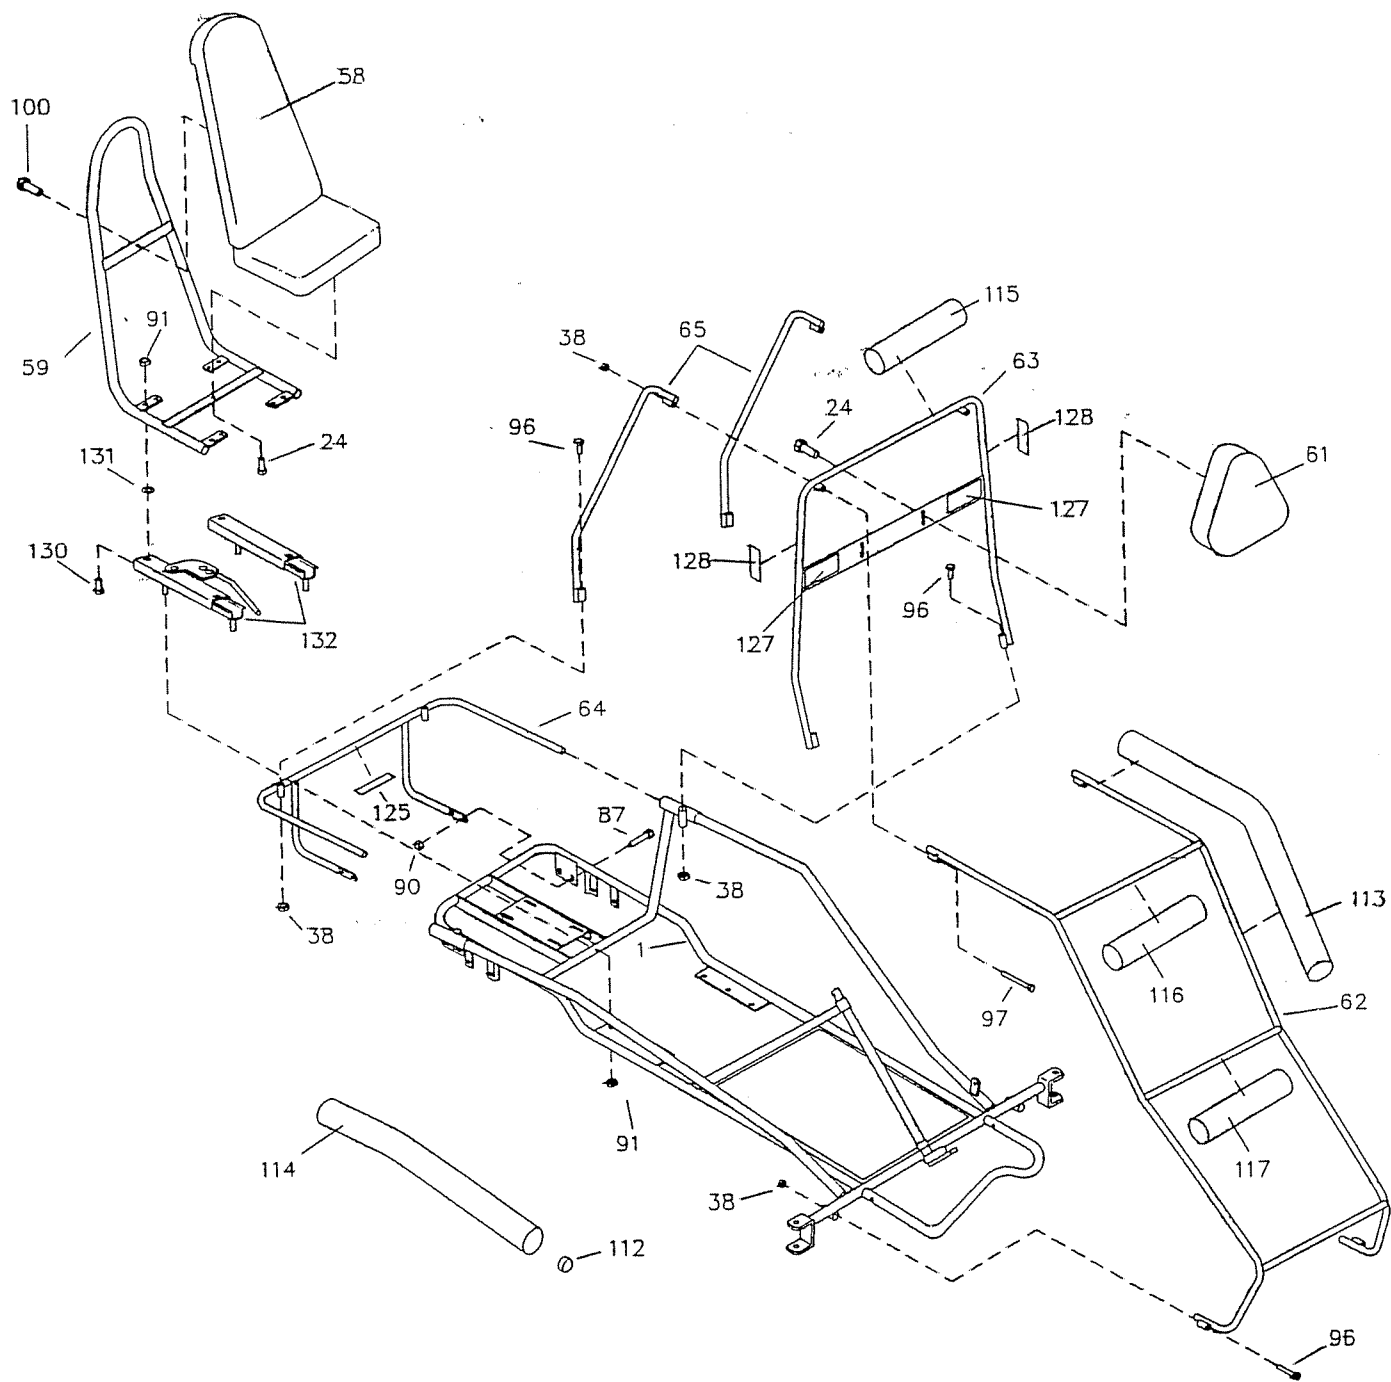

REPAIR PARTS 435-191

REF NO.	PART NO.	DESCRIPTION	REF NO.	PART NO.	DESCRIPTION
1	9563-19	Frame	51	1406	Wiring Harness
ASM 2	4355	Tie Rod Asm (incl. 2-6)	52	1763	Engine, 5hp
3	1414	Tie Rod	ASM 4195		Clutch Asm (incl. 53-57)
4	1415	Rod End, Right Hand	53	4496	Clutch Rotor
5	9092	Rod End, Left Hand	54	3146	Washer, Fiber
6	9024	Nut, 3/8-24 R.H. Jam	55	9781	Drum w/ Sprocket (incl. 56)
NI 6	6256-2	Nut, 3/8-24 L.H. Jam	56	3143	Bushing
7	6257-2	Spindle, Left	57	3141	Snap Ring
8	9309FP	Spindle, Right	58	4324	Seat
9	5090	Wheel Asm, Front (incl. 9-12)	59	9973-2	Seat Frame
10	5950	Bearing, 5/8" ID w/ Snap Ring	60	1018	Throttle Cable Stop
11	4915	Spanner, 5/8" ID x 2-1/8"	61	6320	Headrest
12	3802	Tire, 145/70 x 6 Knobby	62	9540-2	Front Bar
13	K435-11	Tube, 6"	63	9547-2	Center Bar
14	_____	Axle Guard Repair Kit	64	9554-19	Rear Bar
15	_____	_____	65	9549-2	Rear Upright
16	_____	_____	66	3363-2	Bracket, Chainguard
ASM 17	6289P	Wheel Asm, Rear (incl. 17-19)	67	5135	Nut, Tinnerman
18	9606	Wheel, 7"	68	9516	Chain, #420 x 74 Pitch
19	9607	Tire, 16 x 8 - 7"	69	2037	Master Link, #420
20	9609	Tube, 16 x 8 - 7" (Repair Part Only)	70	9699	Chainguard
ASM 21	9693	Axle Shaft	ASM 1694		Steering Wheel Asm (incl. 71-74)
22	9571	Sprocket Asm, (incl. 21-24)	71	6038	Steering Wheel
23	6701	Bolt, 5/16-18 x 1" Socket Head	72	1392	Switch, Toggle
24	9505	Sprocket, 420P x 68T	73	1393	Terminal, Ring
25	6280	Hub, Sprocket	74	1394	Wire, 50" w/ Splice Connector
26	1876	Bolt, 1/4-20 x 5/8" Whiz Flange	75	1463	Bushing, Insulating
27	3941	Bearing, 1" ID	76	1019	Ty-Wrap
28	1760	Bearing Flange	77	1775	Key, 1/4" x 1/4" x 1-1/4"
29	9511	Brake Disk	78	6123	Key, 1/4" x 1/4" x 1-3/4"
ASM 30	9598	Brake Caliper (incl. 28-38)	79	9680	Key, 1/4" x 3/8" x 1-1/4"
ASM 31	9810	Brake Pad Service Kit (incl. 28-30)	80	9162	Nut, 3/4-10 Toplock
ASM 32	6534	MB-1 Service Kit (incl. 31-33)	81	1194	Washer, 3/4" Flat
33	*	Anvil with Brake Lining	82	1046	Nut, 5/8-11 Toplock
34	*	Brake Lining	83	1264	Bolt, 1/2-13 x 3-1/2"
35	*	Backing Plate	84	1012	Nut, 1/2-13 Toplock
36	*	Groove Pin	85	1491	Bolt, 5/16-24 X 3/4"
37	*	Lever	86	9101	Bolt, 5/16-18 x 1/2"
38	*	Housing	87	2264	Bolt, 5/16-18 x 3/4"
39	3930	Actuator Pin	88	9186	Bolt, 5/16-18 x 1-1/2"
40	3931	Adjuster Screw	89	9110	Bolt, 5/16-18 x 1-1/2", 7/8" Shoulder
41	3932	Jam Nut	90	1189	Nut, 5/16-18 Toplock
42	9158	Bolt, 3/8-16 x 2-1/4"	91	1263	Nut, 5/16-18 Whiz Flange
43	9085	Nut, 3/8-16 Toplock	92	9058	Nut, 5/16-24 Jam
44	5157	Spacer, 5/8" ID x 13GA x 3/4"	93	9030	Washer, 5/16 Interlock
45	4913	Spacer, 1" ID x 12GA x 3"	94	9146	Bolt, 3/8-16 x 1-1/2"
46	2265	Spacer, 1" ID x 12GA x 3/4"	95	9145	Bolt, 3/8-16 x 1-3/4"
47	1448	Spacer, 1" ID x 12GA x 3-9/16"	96	2386	Bolt, 3/8-16 x 3-1/2"
48	1436	Brake Pedal	97	6452	Bolt, 3/8-16 x 5"
49	1437	Throttle Pedal	98	9091	Washer, 3/8 Flat
50	9502	Spring, Left Wound	99	9001	Washer, 3/8 Int/Ext Lock
	9503	Spring, Right Wound	100	9006	Bolt, 1/4-20 x 1/2"
	1390	Throttle Cable	101	1846	Bolt, 1/4-20 x 3/4"
	1628	Throttle Cable Retainer	102	9160	Bolt, 1/4-20 x 7/8" w/ Nylock
	1982	Pedal Latch	103	1847	Bolt, 1/4-20 x 1"
	9599-2	Brake Rod	104	1849	Bolt, 1/4-20 x 1-1/2"
			105	9080	Bolt, 1/4-20 x 2-3/4"