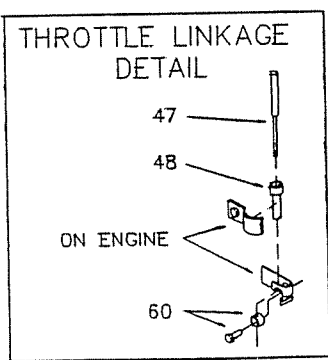

NOTE: ALL PIECES OF AXLE GUARDS NOT SHOWN.

Brake Caliper Illustration

REPAIR PARTS 435-191

REF NO.	PART NO.	DESCRIPTION	REF NO.	PART NO.	DESCRIPTION
1	9563-19	Frame	51	1406	Wiring Harness
ASM 2	4355	Tie Rod Asm (incl. 2-6)	52	1763	Engine, 5hp
3	1414	Tie Rod	ASM 4195		Clutch Asm (incl. 53-57)
4	1415	Rod End, Right Hand	53	4496	Clutch Rotor
5	9092	Rod End, Left Hand	54	3146	Washer, Fiber
6	9024	Nut, 3/8-24 R.H. Jam	55	9781	Drum w/ Sprocket (incl. 56)
NI 6	6256-2	Nut, 3/8-24 L.H. Jam	56	3143	Bushing
7	6257-2	Spindle, Left	57	3141	Snap Ring
8	9309FP	Spindle, Right	58	4324	Seat
9	5090	Wheel Asm, Front (incl. 9-12)	59	9973-2	Seat Frame
10	5950	Bearing, 5/8" ID w/ Snap Ring	60	1018	Throttle Cable Stop
11	4915	Spanner, 5/8" ID x 2-1/8"	61	6320	Headrest
12	3802	Tire, 145/70 x 6 Knobby	62	9540-2	Front Bar
13	K435-11	Tube, 6"	63	9547-2	Center Bar
14	_____	Axle Guard Repair Kit	64	9554-19	Rear Bar
15	_____	_____	65	9549-2	Rear Upright
16	_____	_____	66	3363-2	Bracket, Chainguard
ASM 17	6289P	Wheel Asm, Rear (incl. 17-19)	67	5135	Nut, Tinnerman
18	9606	Wheel, 7"	68	9516	Chain, #420 x 74 Pitch
19	9607	Tire, 16 x 8 - 7"	69	2037	Master Link, #420
20	9609	Tube, 16 x 8 - 7" (Repair Part Only)	70	9699	Chainguard
ASM 21	9693	Axle Shaft	ASM 1694		Steering Wheel Asm (incl. 71-74)
22	9571	Sprocket Asm, (incl. 21-24)	71	6038	Steering Wheel
23	6701	Bolt, 5/16-18 x 1" Socket Head	72	1392	Switch, Toggle
24	9505	Sprocket, 420P x 68T	73	1393	Terminal, Ring
25	6280	Hub, Sprocket	74	1394	Wire, 50" w/ Splice Connector
26	1876	Bolt, 1/4-20 x 5/8" Whiz Flange	75	1463	Bushing, Insulating
27	3941	Bearing, 1" ID	76	1019	Ty-Wrap
28	1760	Bearing Flange	77	1775	Key, 1/4" x 1/4" x 1-1/4"
29	9511	Brake Disk	78	6123	Key, 1/4" x 1/4" x 1-3/4"
ASM 30	9598	Brake Caliper (incl. 28-38)	79	9680	Key, 1/4" x 3/8" x 1-1/4"
ASM 31	9810	Brake Pad Service Kit (incl. 28-30)	80	9162	Nut, 3/4-10 Toplock
ASM 32	6534	MB-1 Service Kit (incl. 31-33)	81	1194	Washer, 3/4" Flat
33	*	Anvil with Brake Lining	82	1046	Nut, 5/8-11 Toplock
34	*	Brake Lining	83	1264	Bolt, 1/2-13 x 3-1/2"
35	*	Backing Plate	84	1012	Nut, 1/2-13 Toplock
36	*	Groove Pin	85	1491	Bolt, 5/16-24 X 3/4"
37	*	Lever	86	9101	Bolt, 5/16-18 x 1/2"
38	*	Housing	87	2264	Bolt, 5/16-18 x 3/4"
39	3930	Actuator Pin	88	9186	Bolt, 5/16-18 x 1-1/2"
40	3931	Adjuster Screw	89	9110	Bolt, 5/16-18 x 1-1/2", 7/8" Shoulder
41	3932	Jam Nut	90	1189	Nut, 5/16-18 Toplock
42	9158	Bolt, 3/8-16 x 2-1/4"	91	1263	Nut, 5/16-18 Whiz Flange
43	9085	Nut, 3/8-16 Toplock	92	9058	Nut, 5/16-24 Jam
44	5157	Spacer, 5/8" ID x 13GA x 3/4"	93	9030	Washer, 5/16 Interlock
45	4913	Spacer, 1" ID x 12GA x 3"	94	9146	Bolt, 3/8-16 x 1-1/2"
46	2265	Spacer, 1" ID x 12GA x 3/4"	95	9145	Bolt, 3/8-16 x 1-3/4"
47	1448	Spacer, 1" ID x 12GA x 3-9/16"	96	2386	Bolt, 3/8-16 x 3-1/2"
48	1436	Brake Pedal	97	6452	Bolt, 3/8-16 x 5"
49	1437	Throttle Pedal	98	9091	Washer, 3/8 Flat
50	9502	Spring, Left Wound	99	9001	Washer, 3/8 Int/Ext Lock
	9503	Spring, Right Wound	100	9006	Bolt, 1/4-20 x 1/2"
	1390	Throttle Cable	101	1846	Bolt, 1/4-20 x 3/4"
	1628	Throttle Cable Retainer	102	9160	Bolt, 1/4-20 x 7/8" w/ Nylock
	1982	Pedal Latch	103	1847	Bolt, 1/4-20 x 1"
	9599-2	Brake Rod	104	1849	Bolt, 1/4-20 x 1-1/2"
			105	9080	Bolt, 1/4-20 x 2-3/4"