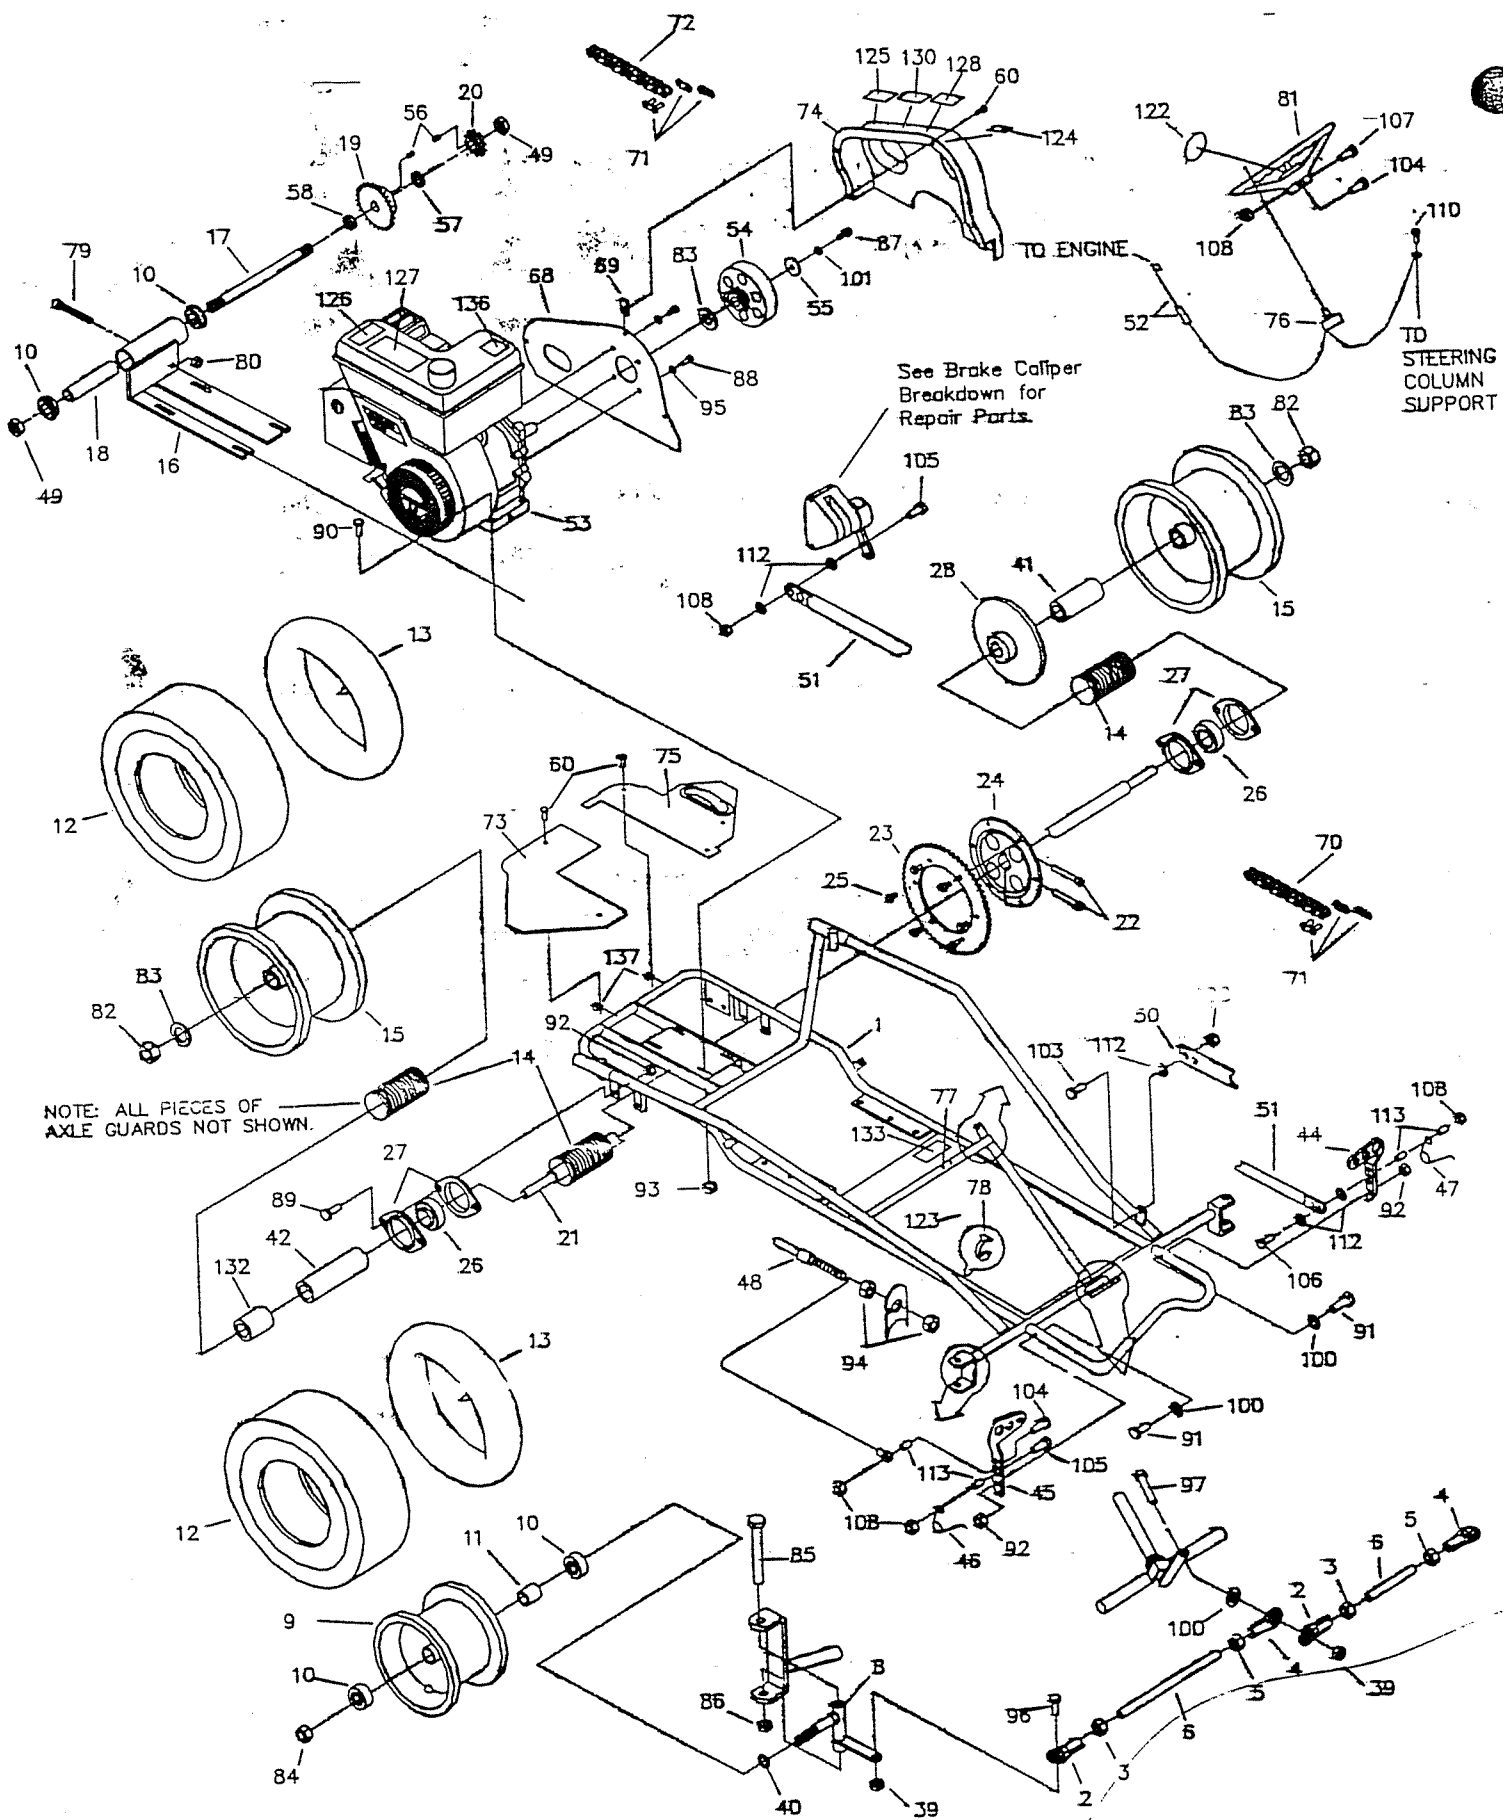

See Brake Caliper Breakdown for Repair Parts.

NOTE: ALL PIECES OF AXLE GUARDS NOT SHOWN.

TO ENGINE

TO STEERING COLUMN SUPPORT

REPAIR PARTS 435-311

REF. NO.	PART NO.	DESCRIPTION	REF. NO.	PART NO.	DESCRIPTION
1	8176-2	Frame	50	1982	Pedal Latch
ASM	4355	Tie Rod Asm. Short (incl. 2-6)	51	9599-2	Brake Rod
2	1414	Tie Rod End, RH Thread	52	1406	Wiring Harness
3	9092	Nut, 3/8-24 Jam RH	53	8661C	Engine, 5.5hp
4	1415	Tie Rod End, LH Thread	54	4195C	Clutch
5	9024	Nut, 3/8-24 Jam LH	55	1398	Washer, 21/64 ID x 1-1/4"
6	4352	Tie Rod	56	1031	Key, 3/16 sq x 1/2"
7			57	1119	Spacer, 5/8 ID x 1/8"
NI	6256-2	Spindle, Left	58	1937	Spacer, 5/8 ID x 1/4"
8	6257-2	Spindle, Right	59	4324	Seat Pad, Back/Bottom
9	9309FP	Wheel Asm, Front (incl. 10-13)	60	1876	Bolt, 1/4-20 x 5/8" Whiz Flange
10	5090	Bearing, 5/8" ID w/ Snap Ring	61	9973-2	Seat Frame
11	5950	Spanner, 5/8" ID x 2-1/8"	62	9800	Arm Pad Cover
12	4915	Tire, 145/70 x 6 Knobby	63	6320	Headrest Pad
13	3802	Tube, 6" (Repair Part Only)	64	9540-2	Front Bar
14	K435-311	Axle Guard Repair Kit	65	9547-2	Center Bar
15	8749	Wheel Asm, Rear (incl. 18-20)	66	9554-2	Rear Bar
16	6558-2	Speed Reducer Chassis	67	9549-2	Rear Upright Bar
17	6563	Jackshaft	68	8682	Cover Plate
18	6568	Spanner	69	2449	Nut, Tinnerman
19	8761	Sprocket, 420P x 15T	70	9514	Chain, #420 x 62 Pitch (Incl 71)
20	1125s	Sprocket, 420P x 9T	71	2037	Master Link, #420
21	9693H	Axle Shaft	72	9724	Chain, #420 x 42 Pitch (Incl 71)
ASM	6420H	Sprocket Asm, (incl. 22-25)	73	8230	Right Deck Cover
22	6701	Bolt, 5/16-18 x 1" Socket Head	74	8690	Drive Cover
23	6282	Sprocket, 420P x 54T	75	8982	Left Deck Cover Asm
24	6280H	Hub, Sprocket	76	9799	Stop Switch Assembly
25	9006	Bolt, 1/4-20 x 1/2" Whiz Flange	77	1463	Bushing, Insulating
26	3941H	Bearing, 1" ID	78	1019	Ty-Wrap
27	1760	Bearing Flange	79	2385	Bolt, 3/8-16 x 4"
28	9511H	Brake Disk	80	1128	Nut, 3/8-16
ASM	9598	Brake Caliper (incl. 29-39)	81	6038	Steering Wheel
ASM	9810	Brake Pad Service Kit (incl. 29-31)	82	9162	Nut, 3/4-10 Toplock
ASM	6534	MB-1 Service Kit (incl. 32-34)	83	1194	Washer, 3/4" Flat
29	*	Anvil with Brake Lining	84	1046	Nut, 5/8-11 Toplock
30	*	Brake Lining	85	1264	Bolt, 1/2-13 x 3-1/2"
31	*	Backing Plate	86	1012	Nut, 1/2-13 Toplock
32	*	Groove Pin	87	1491	Bolt, 5/16-24 X 3/4"
33	*	Lever	88	9101	Bolt, 5/16-18 x 1/2"
34	*	Housing	89	2264	Bolt, 5/16-18 x 3/4"
35	3930	Actuator Pin	90	9186	Bolt, 5/16-18 x 1-1/2"
36	3931	Adjuster Screw	91	9110	Bolt, 5/16-18 x 1-1/2", 7/8" Shoulder
37	3932	Jam Nut	92	1189	Nut, 5/16-18 Toplock
38	9158	Bolt, 3/8-16 x 2-1/4"	93	1263	Nut, 5/16-18 Whiz Flange
39	9085	Nut, 3/8-16 Toplock	94	9058	Nut, 5/16-24 Jam
40	5157	Spacer, 5/8" ID x 3/4"	95	9060	Washer, 5/16 Flat
41	4913	Spacer, 1" ID x 3"	96	9146	Bolt, 3/8-16 x 1-1/2"
42	1448	Spacer, 1" ID x 3-9/16"	97	9145	Bolt, 3/8-16 x 1-3/4"
43			98	2386	Bolt, 3/8-16 x 3-1/2"
44	1436	Brake Pedal	99	6452	Bolt, 3/8-16 x 5"
45	1437	Throttle Pedal	100	9091	Washer, 3/8 Flat
46	9502	Spring, Left Wound	101	1124	Washer, 3/8 Split Lock
47	9503	Spring, Right Wound	102	9189	Bolt, 1/4-20 x 7/8" Whiz Flange
48	8251	Throttle Cable	103	1846	Bolt, 1/4-20 x 3/4"
49	1136	Nut, 5/8-11 Jam	104	9160	Bolt, 1/4-20 x 7/8" w/ Nylock
			105	1847	Bolt, 1/4-20 x 1"