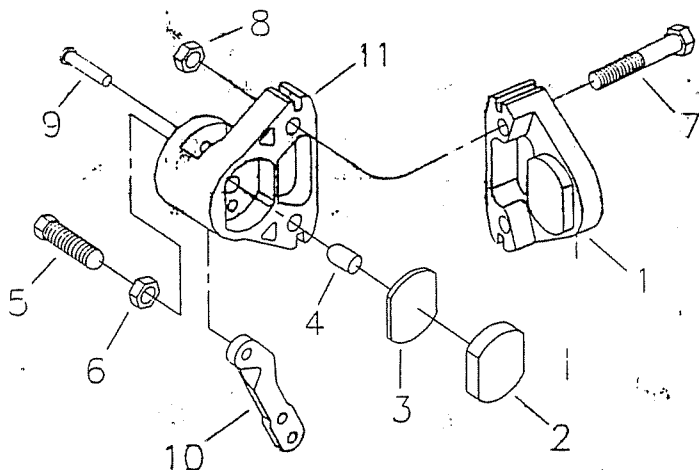

3) Add all needed parts to Shopping Cart | Complete "Checkout" | Done!

LOWEST PRICE!

If a part does not come up in a Site Search, please [Contact Us](#) (include part# in email)

THROTTLE LINKAGE
DETAIL
ON ENGINE

SEE TORQUE
CONVERTER
BREAKDOWN

CALIPER BREAKDOWN

REF	PART #	DESCRIPTION
ASM	4598	BRAKE CALIPER ASSEMBLY (INCL. 1-11)
ASM	9810	BRAKE PAD SERVICE KIT (INCL. 1-3)
1	—	ANVIL WITH LINING
2	—	BRAKE LINING
3	3928	BACKING PLATE
4	3930	ACTUATOR PIN
5	3931	ADJUSTOR PIN
6	3932	NUT, JAM
7	9158	BOLT, 3/8-16 X 2-174"
8	9085	NUT, 3/8-16 TOPLOCK HEX
ASM	6534	MB-1 SERVICE KIT (INCL. 9-11)
9	—	GROOVE PIN
10	—	LEVER
11	—	BRAKE HOUSING

TORQUE CONVERTER BREAKDOWN

REF	PART #	DESCRIPTION
1	1110	CHASSIS WELDMENT, BLACK
2	1356	STUD ASSEMBLY
3	2477	RETAINING RING
4	—	CAM
5	6805	SPRING
6	—	MOVEABLE SHEAVE
7	—	BUSHING
8	—	STATIONARY SHEAVE
9	6804	BUTTON, NYLON
10	8720	SPROCKET, 9-TEETH INT. KEY
11	1119	SPACER, 5/8" I.D. X 1/8"
12	3403	KEY, 3/16" SQ. X 2"

REF	PART #	DESCRIPTION
13	1118	JACKSHAFT, 5/8" X 10.00
14	5090	BEARING, 5/8" I.D.
15	1116	SPANNER, 5/8" I.D. X 4-13/16"
16	1136	NUT, 5/8-18 CENTERLOCK HEX JAM
17	1263	NUT, 5/16-18 FLANGED WHIZ
18	8241	LEFT DECK COVER ASSEMBLY
19	8230	RIGHT DECK COVER
20	8266	LOOP CLIP
21	8227	NUT, 1/4-20 TINNERMAN
22	1876	BOLT, 1/4-20 X 5/8" HEX FLANGED WHIZ
23	1049	DECAL, CAUTION DRIVE COVER
24	4912	DECAL, WARNING CHAINGUARD