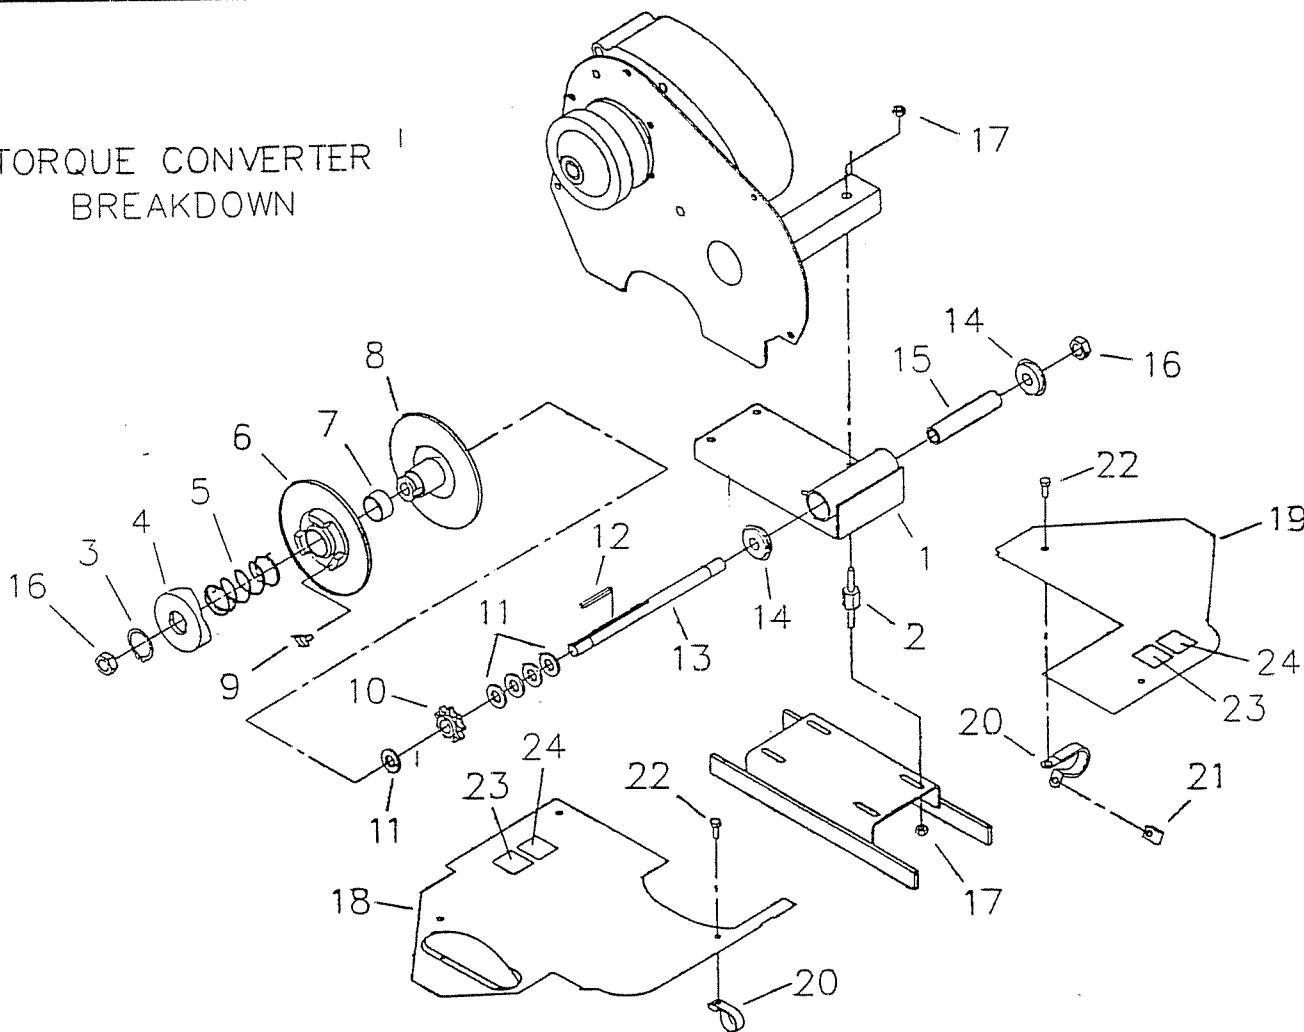

SEE TORQUE
CONVERTER
BREAKDOWN

CALIPER BREAKDOWN

REF	PART #	DESCRIPTION
ASM	4598	BRAKE CALIPER ASSEMBLY (INCL. 1-11)
ASM	9810	BRAKE PAD SERVICE KIT (INCL. 1-3)
1	—	ANVIL WITH LINING
2	—	BRAKE LINING
3	3928	BACKING PLATE
4	3930	ACTUATOR PIN
5	3931	ADJUSTOR PIN
6	3932	NUT, JAM
7	9158	BOLT, 3/8-16 X 2-174"
8	9085	NUT, 3/8-16 TOPLOCK HEX
ASM	6534	MB-1 SERVICE KIT (INCL. 9-11)
9	—	GROOVE PIN
10	—	LEVER
11	—	BRAKE HOUSING

TORQUE CONVERTER BREAKDOWN

REF	PART #	DESCRIPTION
1	1110	CHASSIS WELDMENT, BLACK
2	1356	STUD ASSEMBLY
3	2477	RETAINING RING
4	—	CAM
5	6805	SPRING
6	—	MOVEABLE SHEAVE
7	—	BUSHING
8	—	STATIONARY SHEAVE
9	6804	BUTTON, NYLON
10	8720	SPROCKET, 9-TEETH INT. KEY
11	1119	SPACER, 5/8" I.D. X 1/8"
12	3403	KEY, 3/16" SQ. X 2"