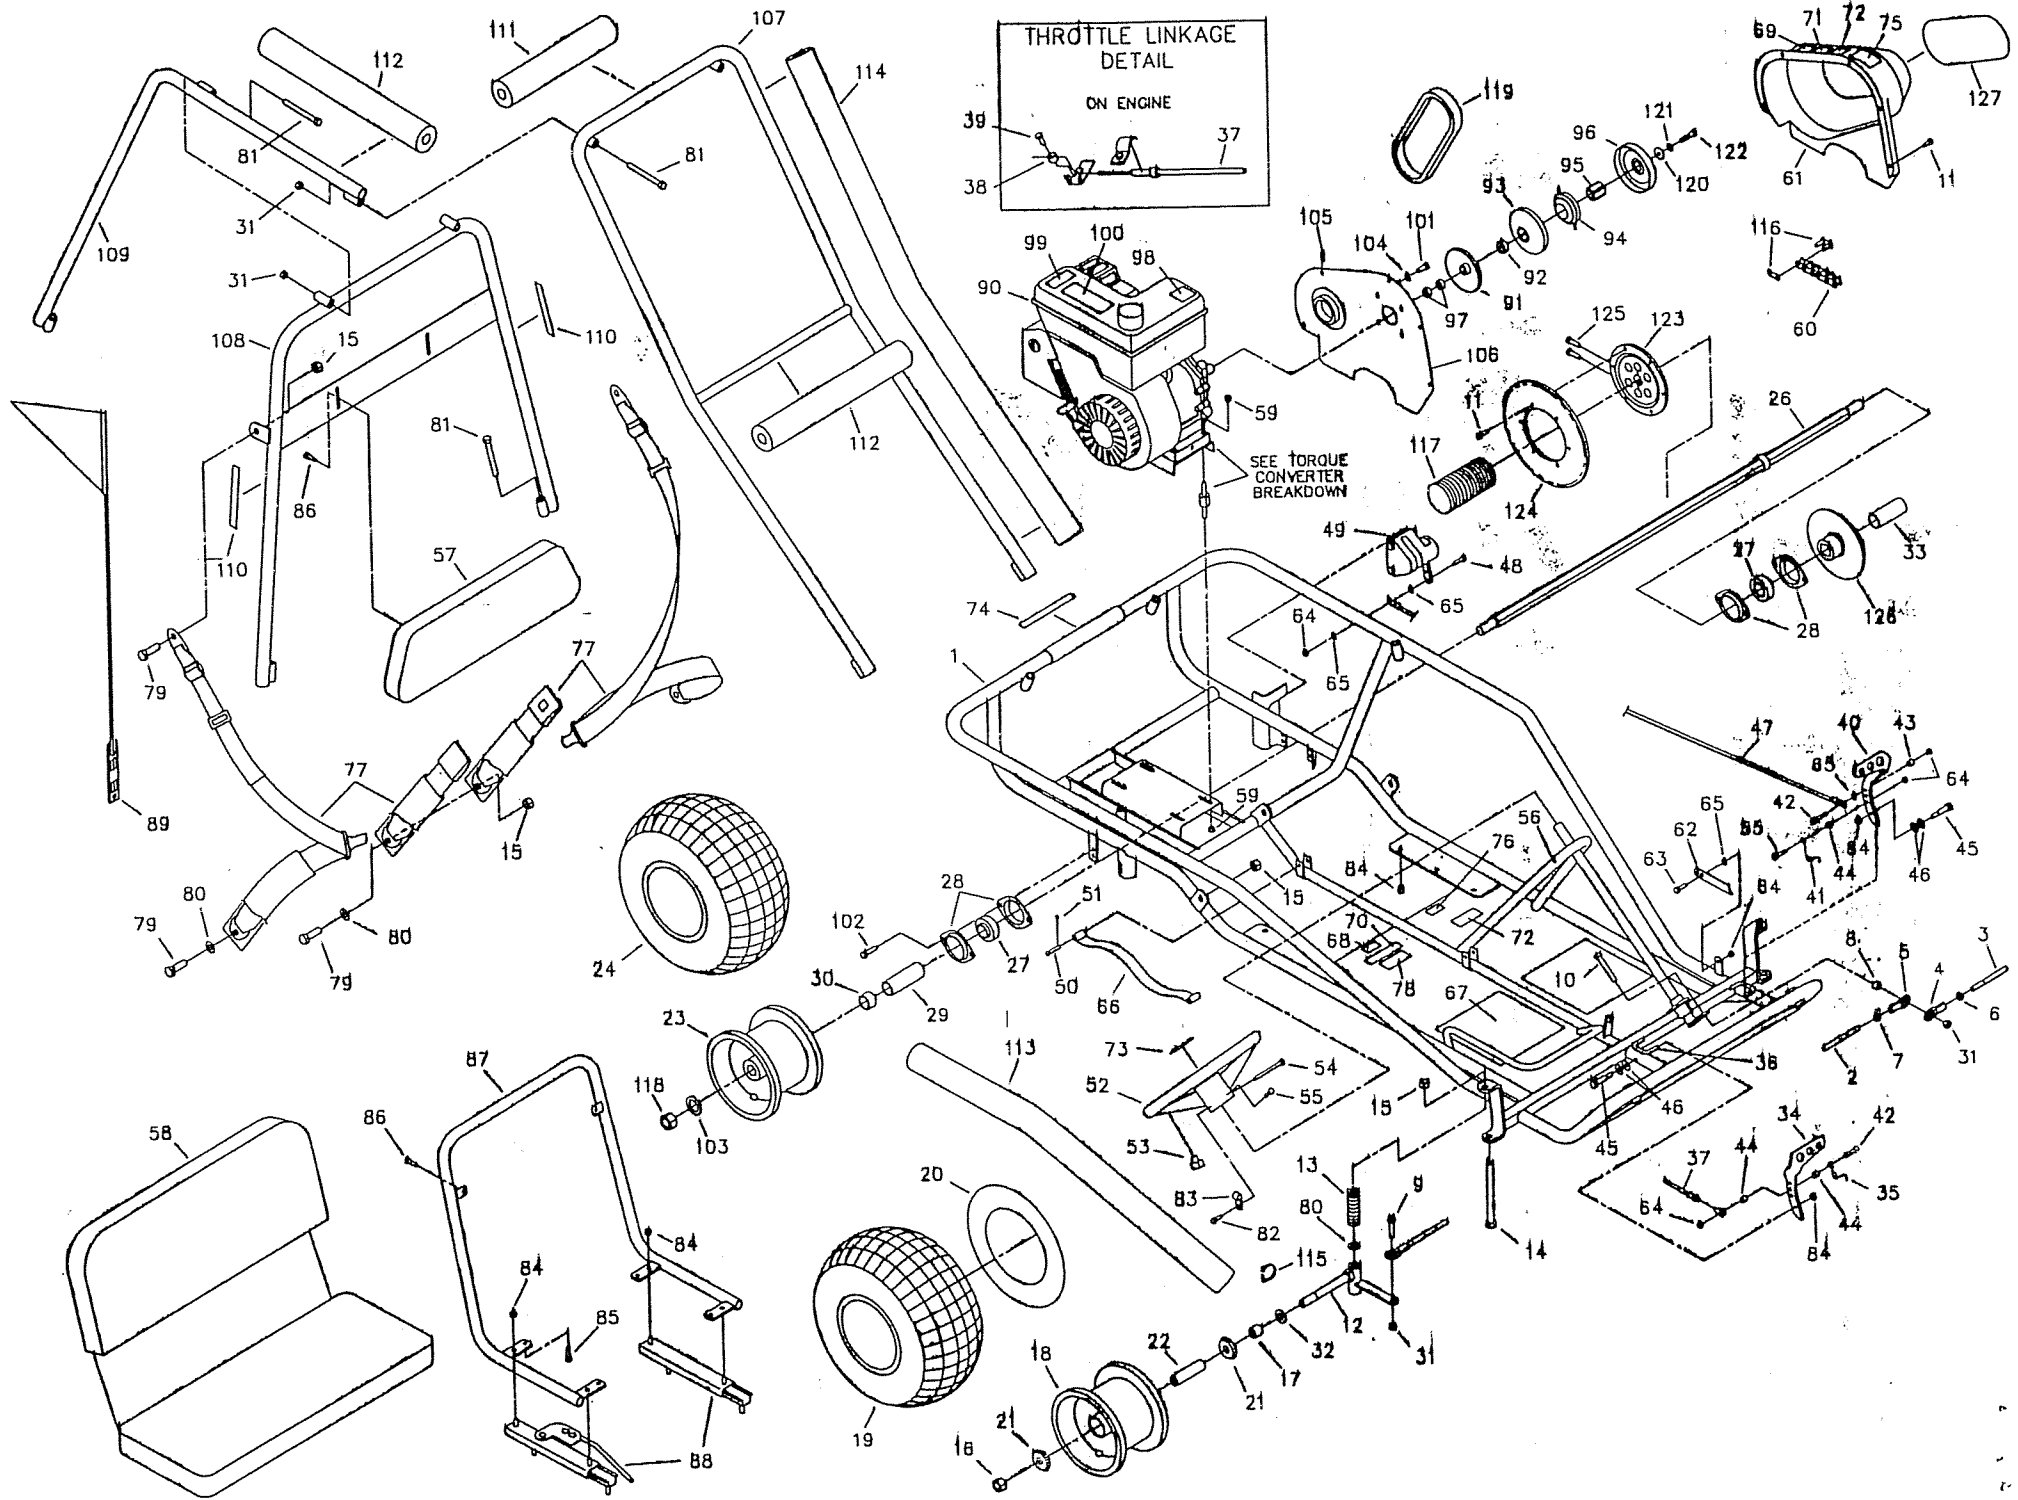

ORDERING PARTS

1. FAST & EASY!

   1) Seek Part(s) from your models illustrated diagram, cross over REF# to PART#

   2) Type PART# into sites [Search Box] at GoKartsRus.com TIP! - RIGHT CLICK LINK, SELECT OPEN IN NEW TAB

   3) Add all needed parts to Shopping Cart | Complete "Checkout" | ☒ Done!

   LOWEST PRICE!

If a part does not come up in a Site Search, please [Contact Us](#) (include part# in email)

THROTTLE LINKAGE
DETAIL
ON ENGINE

SEE TORQUE
CONVERTER
BREAKDOWN