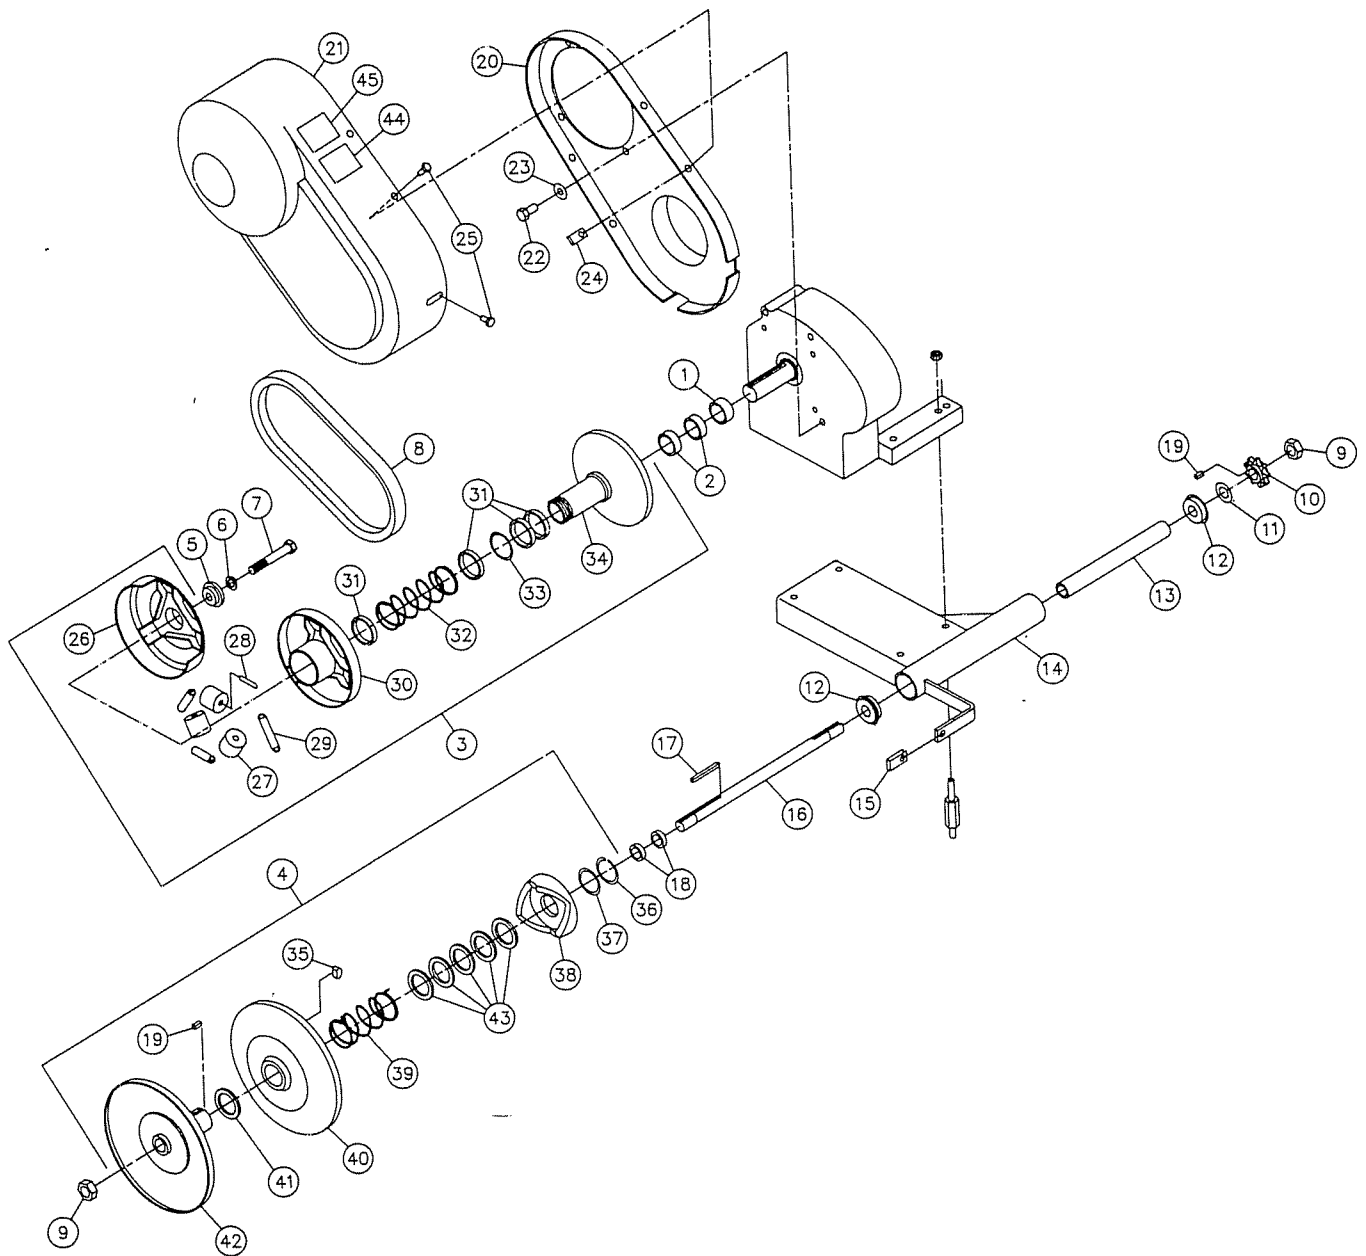

REF. NO.	PART NO.	DESCRIPTION	REF. NO.	PART NO.	DESCRIPTION
1	6940	Anvil	9	6945	Actuator Body
2	3904	Spacer 5/8 O.D. x 5/8	10	6946	Actuator Pin
3	9184	3/8-16 x 4 Hex Cap Screw GR8	11	6947	Spring
4	9085	3/8-16 Toplock Hex Nut	12	6948	Lever
5	6941	Brake Lining w/Hole	13	6949	Washer .328 x .56 x .06
6	6942	#10-24 x 3/8 Pan Head Mach. Screw	14	6950	5/16-24 Castle Nut
7	6943	Brake Lining	15	9116	Cotter Pin 3/32 x 3/4
8	6944	Backing Plate			

REF. NO.	PART NO.	DESCRIPTION	REF. NO.	PART NO.	DESCRIPTION
1	4914	Spacer 1.0 I.D. x 9/16 (611-XX only)	23	9091	3/8 Flat Washer — Narrow
2	1082	Spacer 1.0 I.D. x 7/16 (608-XX, 2 Req'd; 609-XX, 3 Req'd; 611-XX, 1 Req'd)	24	2449	1/4-20 Tinnerman Clip
3	2594	Driver Pulley Assembly	25	9006	1/4-20 x 1/2 Hex Flanged Whiz
4	2432	Driven Pulley Assembly	26		Cover and Drive Plate
5	2468	Pilot Washer	27	2470	Cam Roller
6	1130	3/8 Split Lockwasher	28	2471	Spring Clip
7	9182	3/8-24 x 2-3/4 Hex Cap Screw GR5	29	2472	Extension Spring
8	6814	Drive Belt	30		Movable Face and Hub
9	1136	5/8-18 Toplock Hex Jam Nut	31	2474	Guide Bushing
10	11255	Sprocket — 9 Tooth	32	2475	Compression Spring
11	1119	Spacer 5/8 I.D. x 1/8	33		Spirol Retaining Ring
12	5090	Bearing 5/8 I.D. w/Snap Ring	34		Fixed Face and Post
13	6816	Spanner 5/8 I.D. x 8-7/8	35	2516	Button Insert
14	6676-2	TAV Chassis Weldment	36	2477	Retaining Ring
15	6548	1/4-20 Tinnerman Nut	37	2478	Thrust Washer
16	6818	Jackshaft, 15-1/2 Long	38		Fixed Cam
17	3403	3/16 Sq. x 2 Key	39	2480	Torsion Spring
18	1937	Spacer 5/8 I.D. x 7/8 O.D. x 1-1/4 (608-00 & 609-00 - 1 Req'd, 611-00 - 2 Req'd)	40		Movable Face and Cam
19	1031	3/16 Sq. x 1/2 Key	41	2483	Spacer
20	6752	Inner TAV Cover	42		Fixed Face and Post
21	6829	TAV Cover	43	2483	Spacer (Speed Reduction Only)
22	9154	3/8-16 x 3/4 Hex Cap Screw GR5 w/Nyloc	44	4912	Chainguard Decal
			45	1049	Drive Cover Decal