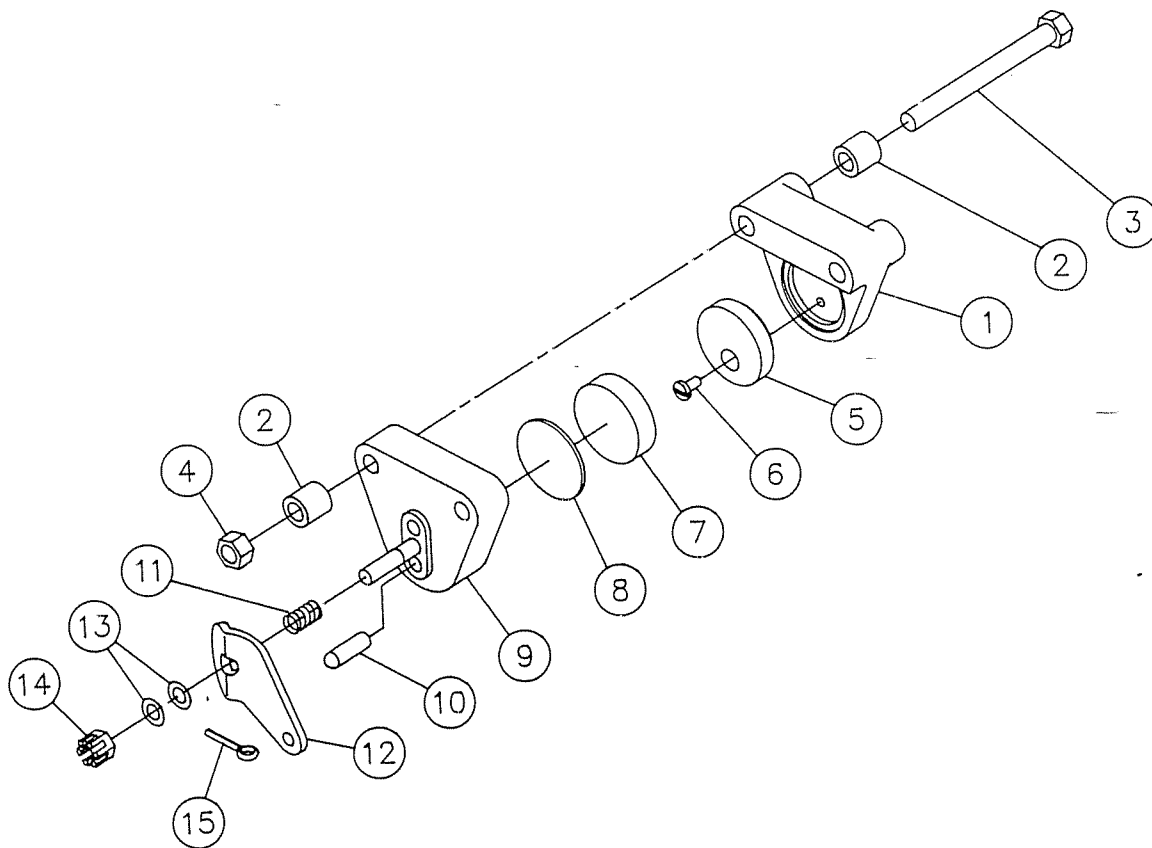

REF. NO.	PART NO.	DESCRIPTION	REF. NO.	PART NO.	DESCRIPTION
1	6940	Anvil	9	6945	Actuator Body
2	3904	Spacer 5/8 O.D. x 5/8	10	6946	Actuator Pin
3	9184	3/8-16 x 4 Hex Cap Screw GR8	11	6947	Spring
4	9085	3/8-16 Toplock Hex Nut	12	6948	Lever
5	6941	Brake Lining w/Hole	13	6949	Washer .328 x .56 x .06
6	6942	#10-24 x 3/8 Pan Head Mach. Screw	14	6950	5/16-24 Castle Nut
7	6943	Brake Lining	15	9116	Cotter Pin 3/32 x 3/4
8	6944	Backing Plate			