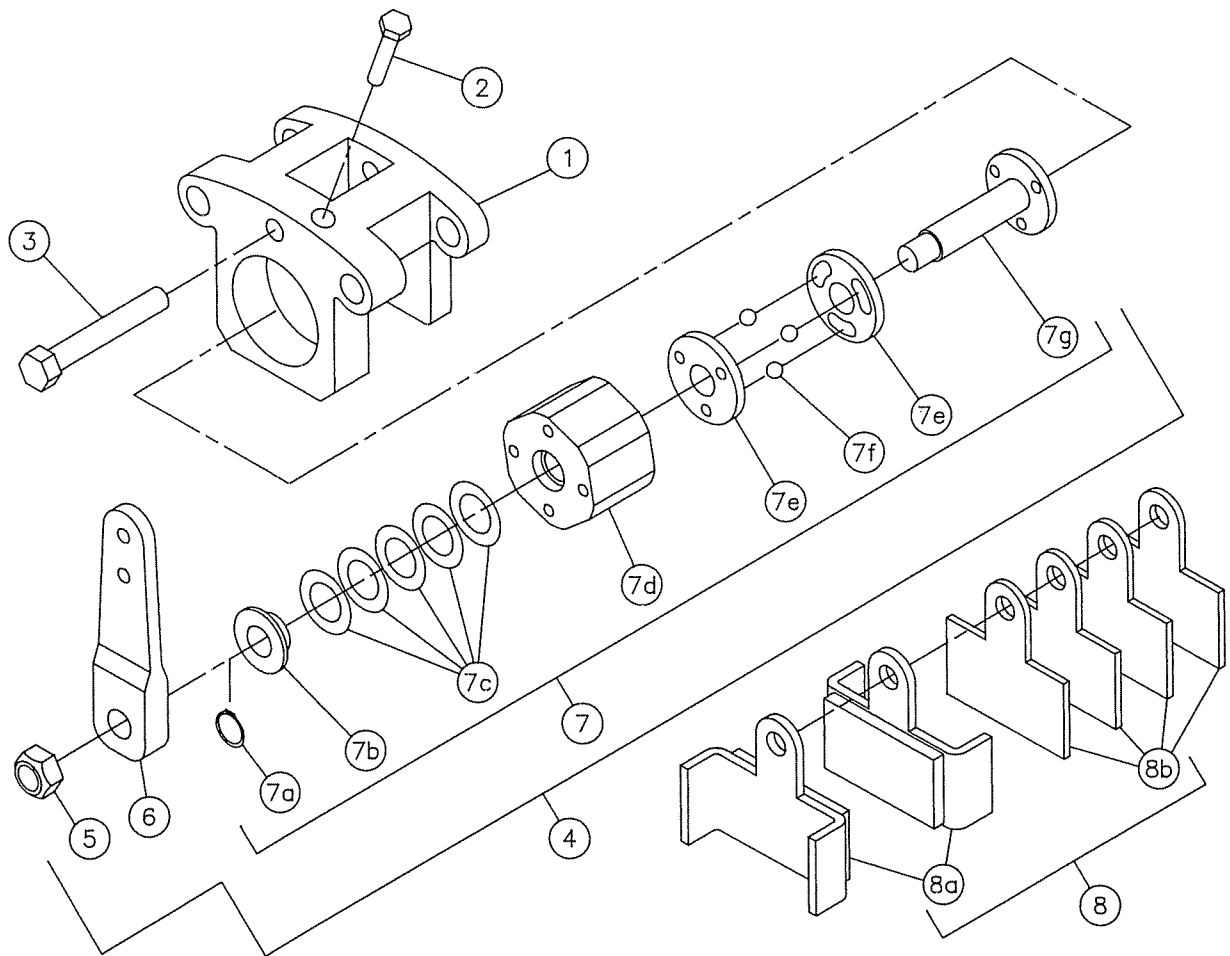

REF. PART NO.	DESCRIPTION	REF. PART NO.	DESCRIPTION
1	CALIPER BODY	7c	BELLEVILLE SPRING
2	9460 MODULE SET SCREW	7d	MODULE BODY
3	9461 RETAINING SCREW	7e	CAM PLATE
4	9465 LEVER AND MODULE ASSEMBLY	7f	BALL
5	9462 LOCK NUT	7g	PISTON
6	9463 LEVER	8	9466 BRAKE PAD REPAIR KIT
7	BRAKE MODULE	8a	BRAKE PAD
7a	RETAINING RING	8b	SPACER
7b	RETAINER		