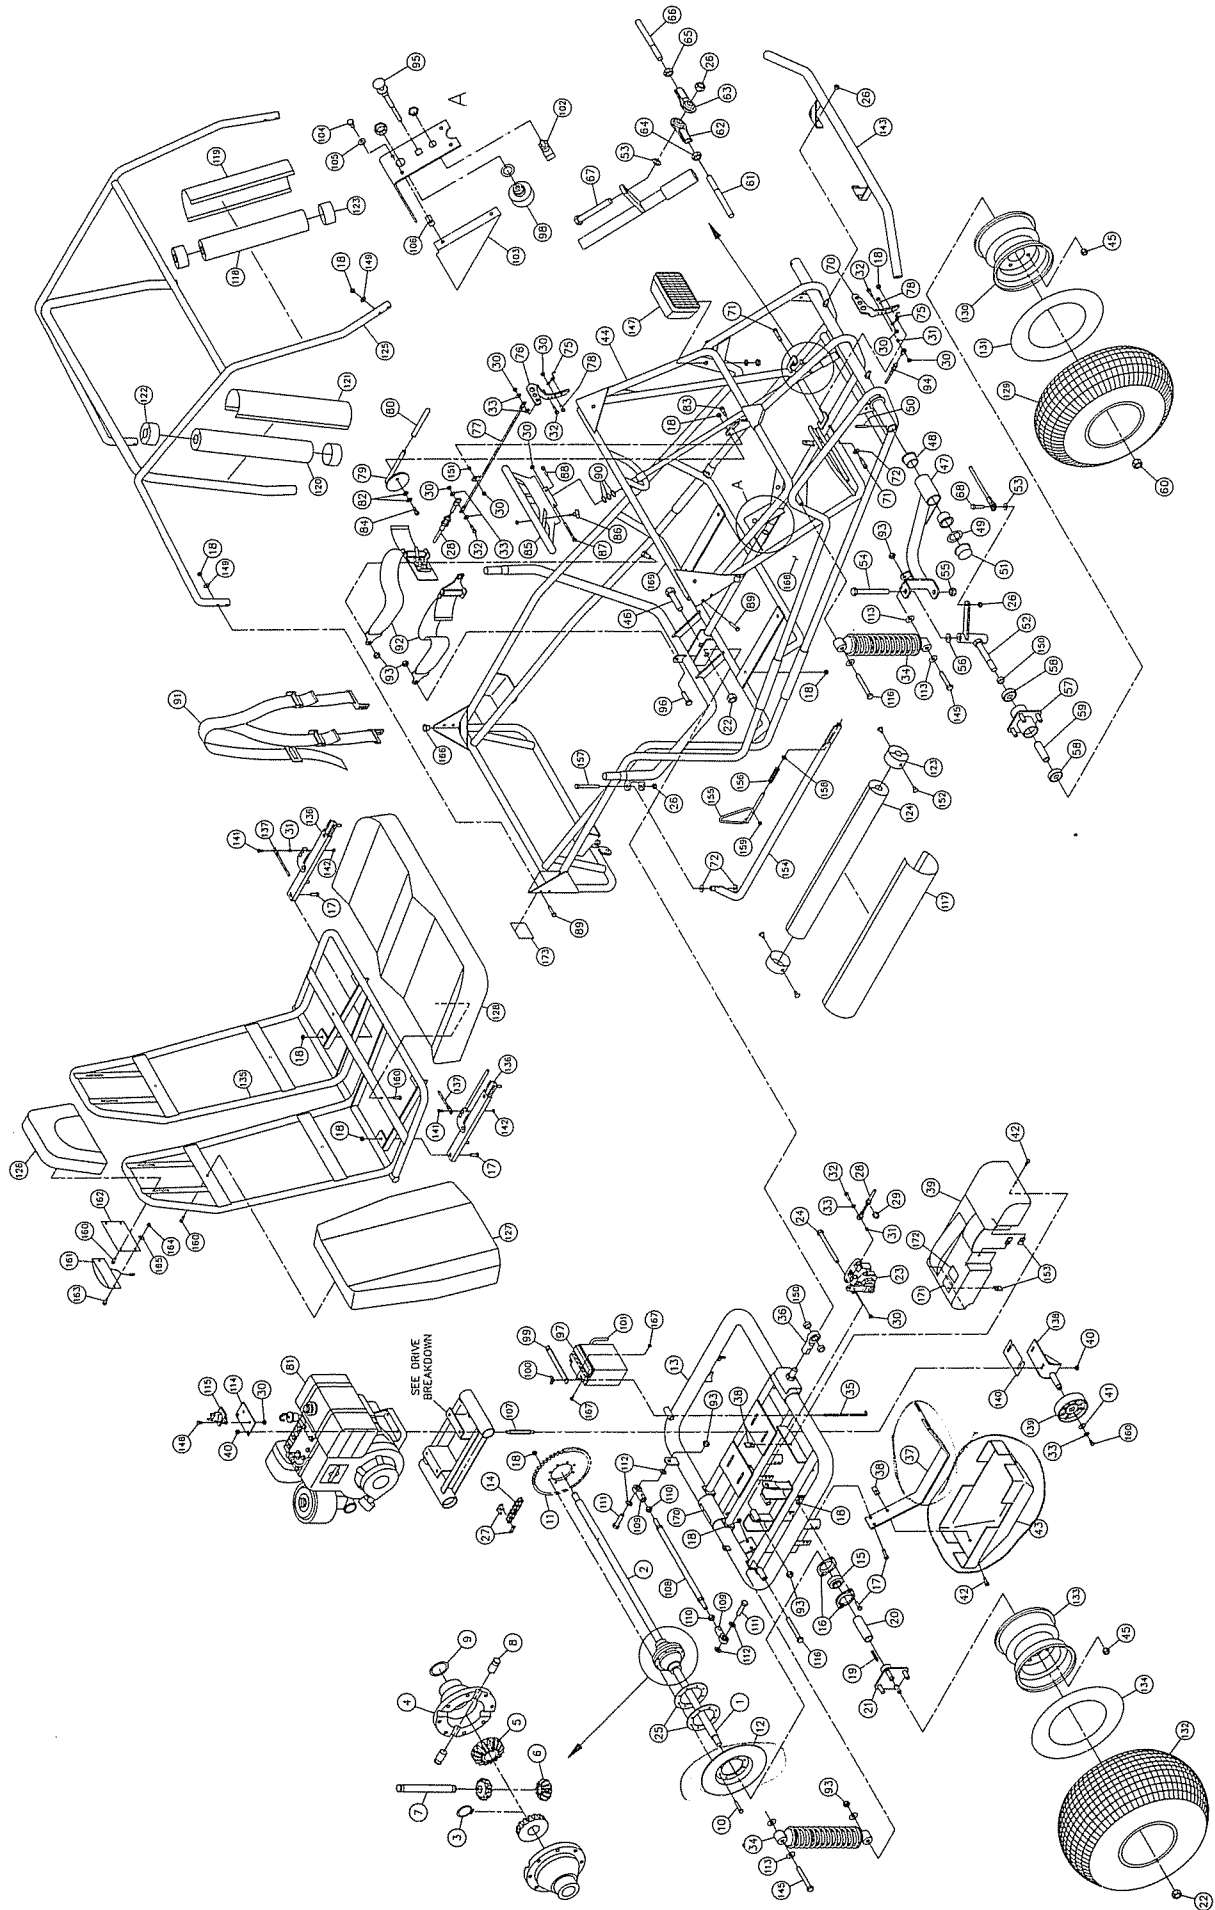

REPAIR PARTS

MODELS 608-01 609-01 611-01