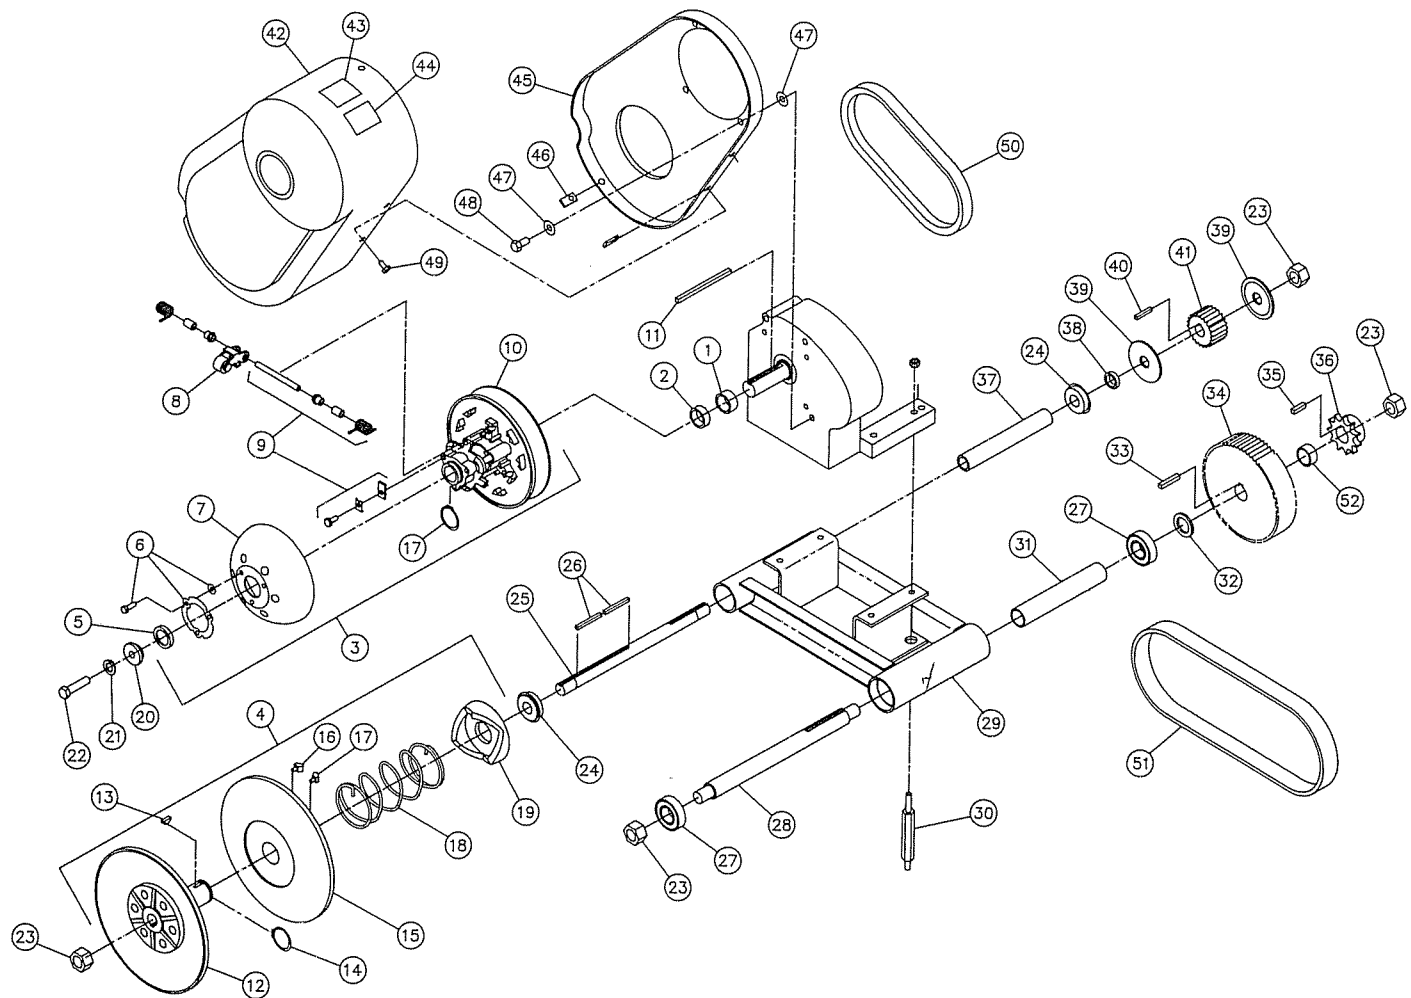

REF. PART NO.	DESCRIPTION	REF. PART NO.	DESCRIPTION
1	4914 SPACER 1.0 I.D. x 9/16 (608-01, 2 REQ'D; 609-01, 2 REQ'D; 611-01, 1 REQ'D)	26	3403 3/16 SQ. x 2 KEY
2	1082 SPACER 1.0 I.D. x 7/16 (611-01 ONLY, 1 REQ'D)	27	9398 BEARING 1.0 I.D. -SEALED
3	9456 DRIVING PULLEY ASSEMBLY	28	9445 SECONDARY JACKSHAFT
4	9457 DRIVEN PULLEY ASSEMBLY	29	9424-19 TAV CHASSIS WELDMENT - STD. (608-01 AND 611-01)
5	RETAINING WASHER		9423-19 TAV CHASSIS WELDMENT - 9HP (609-01)
6	RAMP PLATE MOUNTING KIT	30	9437 STUD ASSEMBLY - STD. (608-01 AND 611-01)
7	RAMP PLATE		9436 STUD ASSEMBLY - 9HP. (609-01)
8	ROLLER ARM	31	9432 SPANNER 1.0 I.D. x 6.75
9	SPRING KIT	32	PX2970 #9 MACH. BUSHING 1.0 I.D.
10	SHEAVE ASSEMBLY	33	1775 1/4 SQ. x 1-1/4 KEY
11	DRIVE KEY	34	9443 64 TOOTH TIMING PULLEY
12	FIXED FACE AND POST	35	3712 1/4 SQ. x 1 KEY
13	KEY	36	9440 SPROCKET #50 x 11 TOOTH
14	RETAINING RING	37	9431 SPANNER 3/4 I.D. x 6.875
15	MOVABLE FACE ASSEMBLY	38	1442 SPACER 3/4 I.D. x 1/4
16	241 31 BUTTON - L.H.	39	9442 PULLEY FLANGE
17	241 32 BUTTON - R.H.	40	9490 3/16 SQ. x 1-1/4 KEY
18	SPRING	41	9441 22 TOOTH TIMING PULLEY
19	CAM	42	9452 CLUTCH COVER
20	2468 PILOT WASHER	43	4912 CHAIN GUARD DECAL
21	2467 7/16 SPLIT LOCK WASHER (608-01 AND 609-01)	44	1049 DRIVE COVER DECAL
	1130 3/8 SPLIT LOCK WASHER (611-01 ONLY)	45	9453 INNER COVER
22	9196 7/16-20 x 4 HEX CAP SCREW GR5 (608-01 AND 609-01)	46	6548 TINNEMAN CLIP
	9197 3/8-24 x 4 HEX CAP SCREW GR5 (611-01 ONLY)	47	9091 3/8 FLAT WASHER
23	9195 3/4-16 TOPLOCK HEX JAM NUT	48	9154 3/8-16 x 3/4 HEX CAP SCREW GR5 w/NYLOCK
24	9399 BEARING 3/4 I.D. w/SNAP RING	49	9006 1/4-20 x 1/2 HEX FLANGED WHIZ
25	9444 PRIMARY JACKSHAFT	50	9458 DRIVE BELT - 300634C
		51	9438 TIMING BELT
		52	4914 SPACER 1.0 I.D. x 9/16