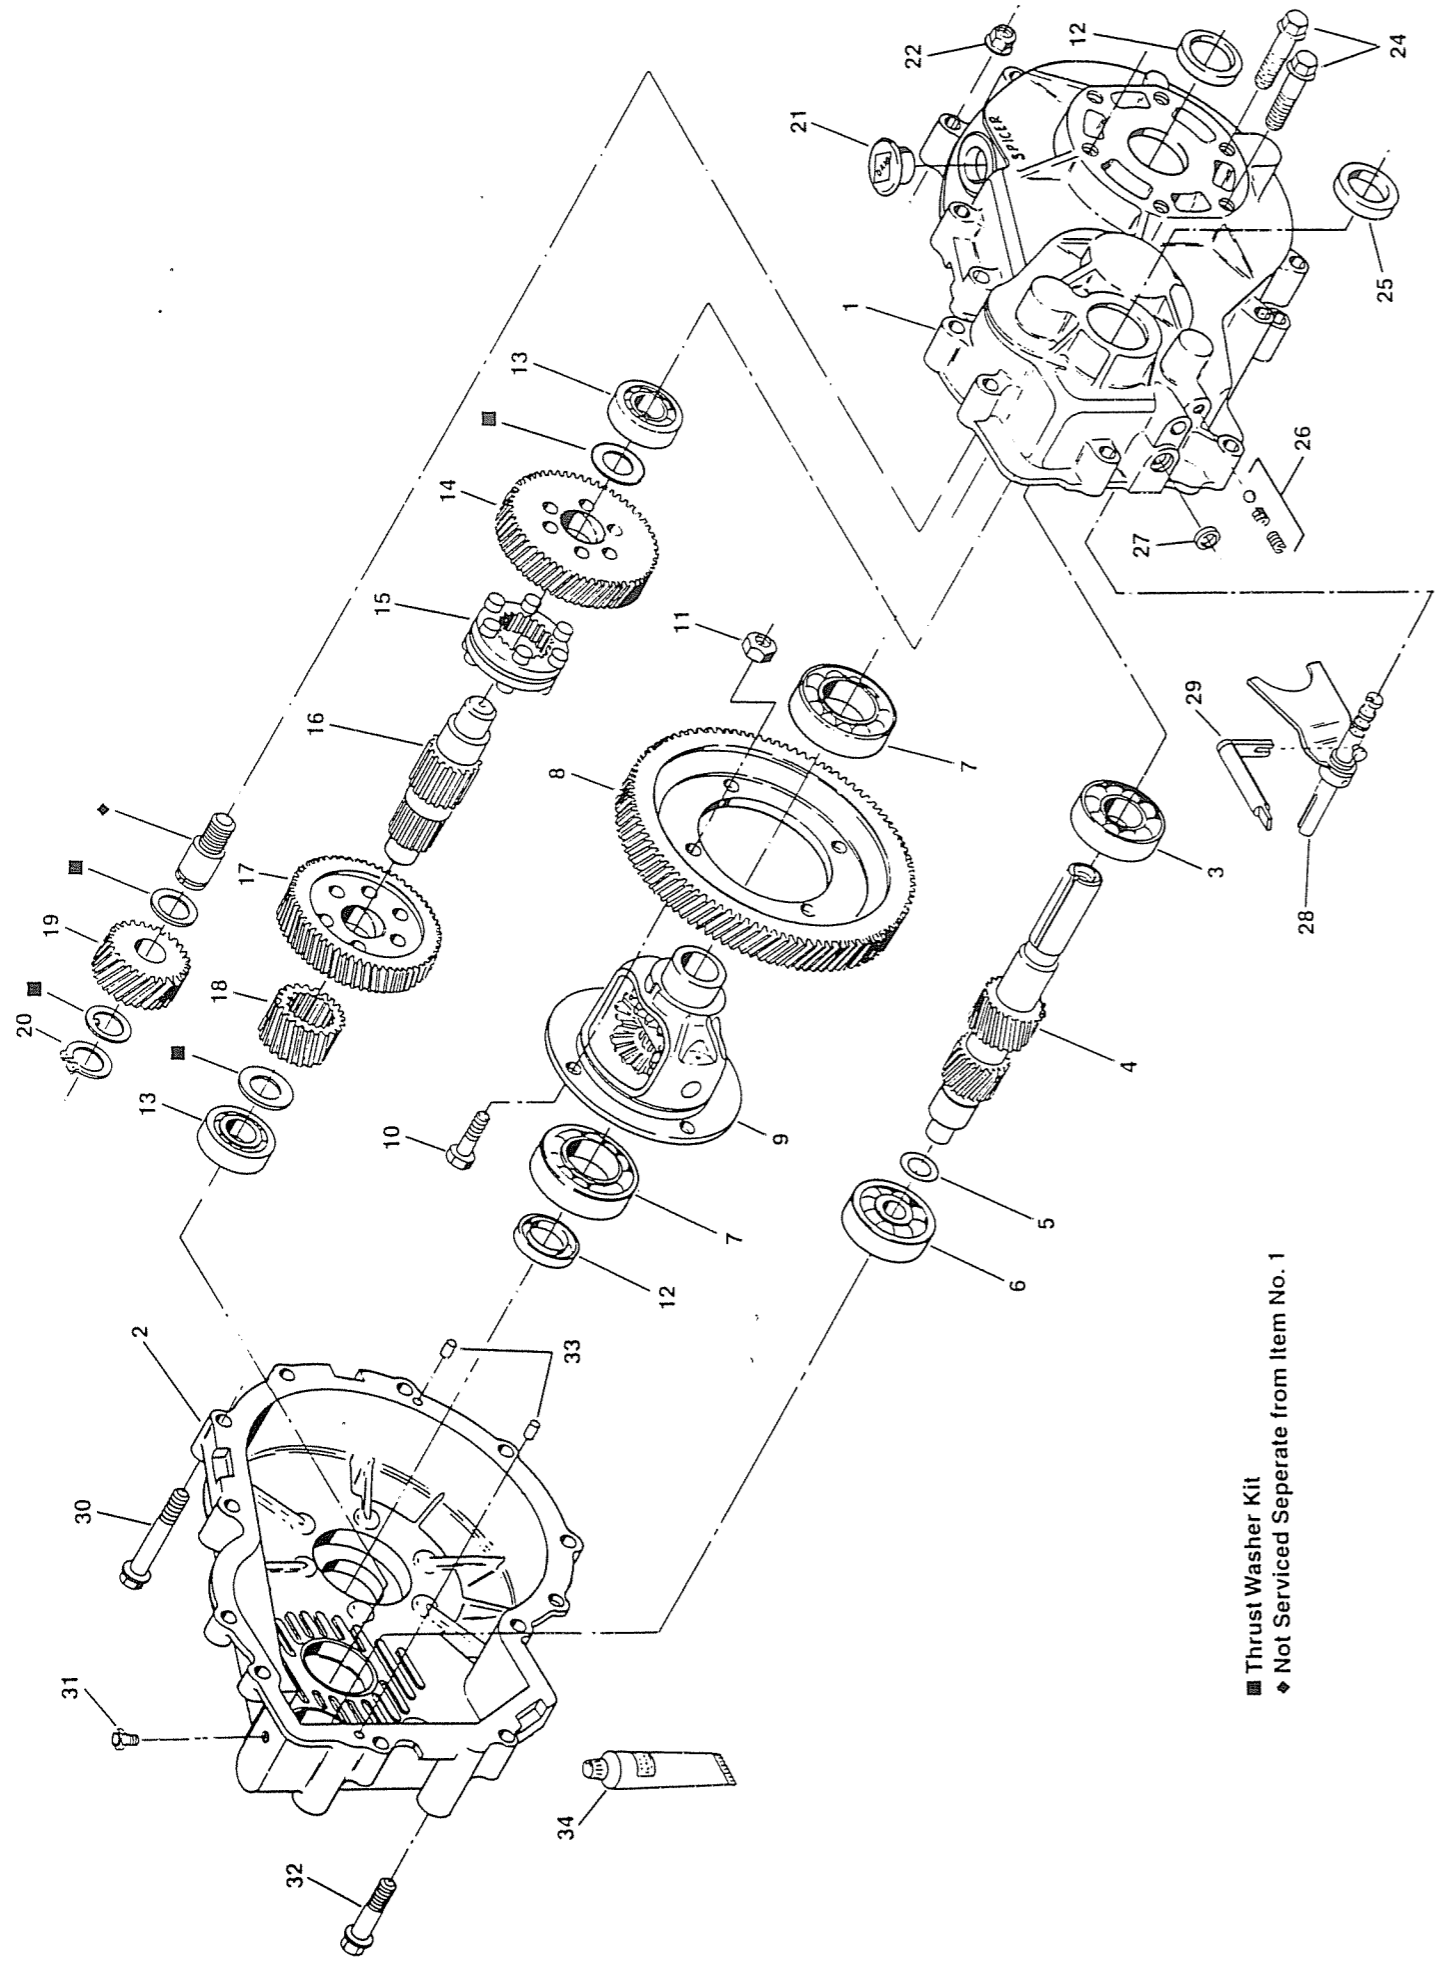

MANCO PRODUCTS

012CA153-1X

4/14/99

Item	Description	Quantity	Dana Part #	Kit #
1	Housing, Axle	1	012CH218-1X	
2	Housing, Axle	1	012CH191	
3	Bearing, Ball	1	585965	35
4	Shaft, Input	1	012GS307	
5	Shim, Kit	1		012LK134
6	Bearing, Ball	1	012HD111	35
7	Bearing, Ball	2	585994	35
8	Gear, Final Drive (Ring)	1	012GS203	
9	Differential Assembly	1	012DA110X	
10	Cap Screw	4	500410-12	
11	Nut, Lock	4	35704	
12	Seal, Oil	2	012HN128	
13	Bearing, Ball	2	012HD129	35
14	Gear Assy, Drive (Forward)	1	012GS202X	
15	Gear, Clutch	1	021GS206	
16	Shaft, Intermediate Finish	1	012GS200	
17	Gear Assy, Drive (Reverse)	1	012GS204X	
18	Gear, Final Drive (Pinion)	1	012GS201	
19	Gear Assy, Idler	1	012GS207X	
20	Ring, Snap	1	012HR128	
21	Plug, Rubber	1	41356	
22	Nut, Lock	13	012HN120	
24	Screw, Cap	4	012HM126-1	
25	Seal, Oil	1	012HH128	
26	Kit, Detent (Items not serviced seperately)	1		012LK133
27	Seal, Oil	1	012HH122	
28	Assy, Shift Rod	1	012SU106X	
29	Actuator Assy, Shift	1	012GV146X	
30	Screw, Flange Head	13	012HM110-1	
31	Vent	1	070HN103	
32	Screw, Cap	2	012HM125-1	
33	Pin, Dowel or Straight	2	012HP120	
34	Sealant, RTV Silicon	A/R	012HG134	
35	Thrust Washer Kit (Items not serviced seperately)	1		012LK135
36	Ball Bearing Kit	1	Includes 3,6,7,13	012KD114
	Item #23 Intentionally Left Out			

■ Thrust Washer Kit
◆ Not Serviced Separately from Item No. 1