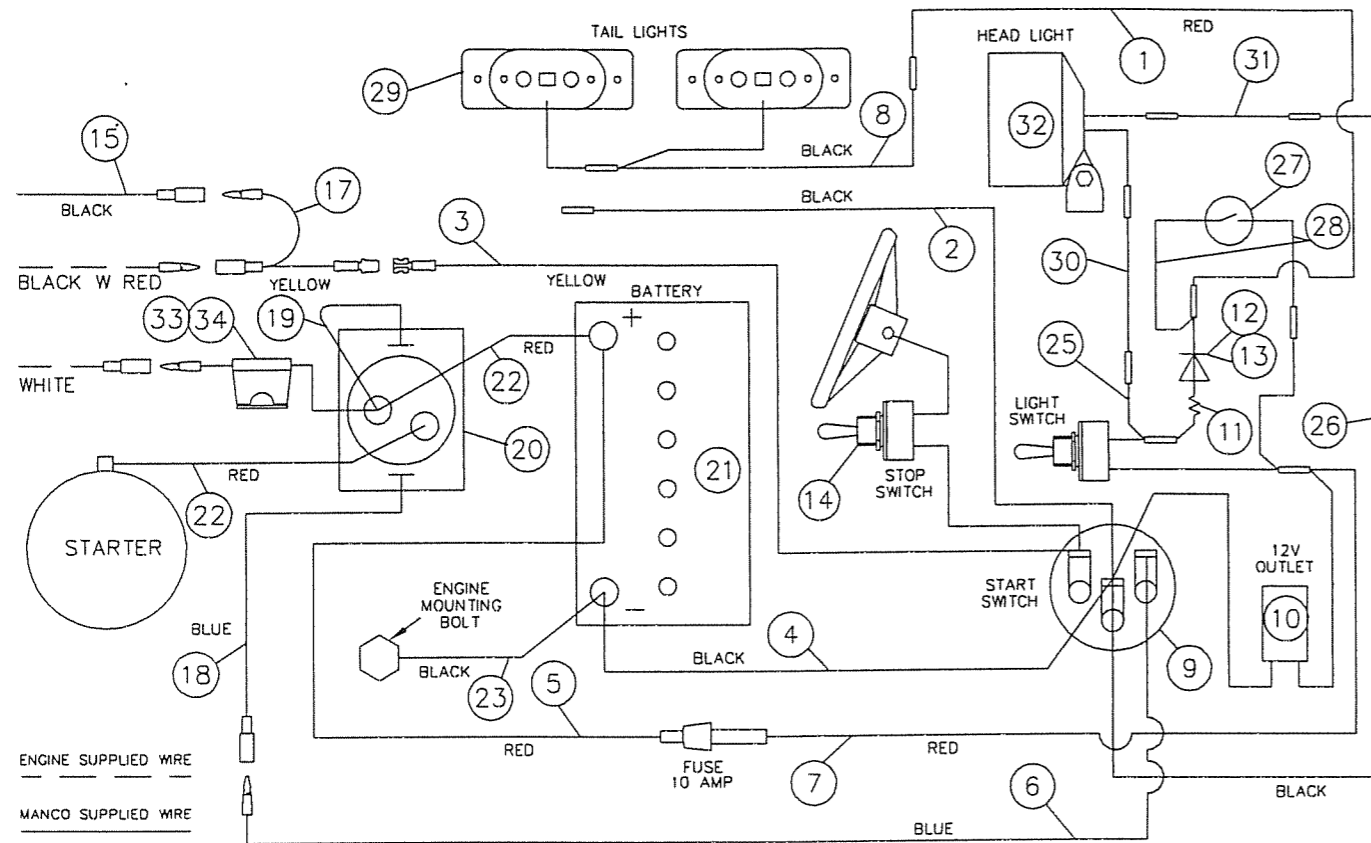

NON ILLUSTRATED PARTS

2666 SWIVEL SCREW
 2748 CABLE STOP NUT
 8733 DECAL OIL WARNING
 9394 CABLE CLAMP
 9934 DECAL-WARNING DUECE STARTING

612-02 WIRING

REF NO.	PART NO.	DESCRIPTION	REF NO.	PART NO.	DESCRIPTION
ASM	9478P	WIRE HARNESS (INC. 1-7)	18	8281	SOLENOID WIRE ADAPT (BLUE)
1	6889	TAIL LIGHT WIRE (RED)	19	2093	SOLENOID JUMP WIRE (RED)
2	6890	TAIL LIGHT WIRE (BLK)	20	2084	SOLENOID
3	9481	ENGINE STOP WIRE (YELLOW)	21	5276	BATTERY U1L2
4	6888	BATTERY GROUND WIRE (BLK)	22	3611	BATTERY CABLE (RED)
5	6886	BATTERY/LIGHT SWITCH (RED)	23	3610	BATTERY CABLE (BLK)
6	9480	SOLENOID/SWITCH WIRE (BLUE)	25	6891	HEAD LIGHT WIRE (RED)
7	6894	LIGHT SWITCH ASM	26	6892	HEAD LIGHT WIRE (BLK)
8	8504	TAIL LIGHT EXT. WIRE (BLK)	27	5693	BRAKE LIGHT SWITCH
9	6344	KEY SWITCH	28	10127	BRAKE LIGHT WIRE ASM
10	8806	12 VOLT OUTLET	29	6508	TAIL LIGHT ASM
11	8819	BRAKE LIGHT RESISTOR ASM	30	9302	HEAD LIGHT EXT WIRE (RED)
12	10662	DIODE ASM (INC. 13)	31	9303	HEAD LIGHT EXT WIRE (BLK)
13	10285	DIODE	32	6800	HEAD LIGHT ASM
14	6893	STOP SWITCH ASM	33	8216	FUSE ASM 15 AMP (INC. 34)
15	8796	ENGINE STOP SWITCH	34	8202	FUSE 15 AMP
17	8107	STOP WIRE ADAPTER (YELLOW)			