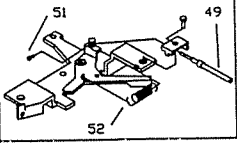

THROTTLE CABLE DETAIL

Torque Converter Drive Breakdown

Brake Caliper Breakdown

Orientation of lever and hardware may vary.

PARTS LIST MODEL 7XX

REF NO	PART NO	DESCRIPTION	REF NO	PART NO	DESCRIPTION
1	12458-5	FRAME 706 RED BARON	54	11996-2	BRAKE ROD REAR 706 GBLK
2	12386	SWING ARM - REAR GBLK	55	9597	BRAKE CALIPER MB1
3	11954-2Z	SWING ARM FRONT RH W/ZERK	56	12496	STEERING WHEEL
NI	11955-2Z	SWING ARM FRONT LH W/ZERK	NI	12481	STEERING WHEEL DECORATIVE CAP
4	11923-5	REAR BAR 706 RED BARON	57	9103	BOLT 1/4-20 X 2.000 HHCS G2 Z
5	11925-5	OVERHEAD BAR 706 RED BARON	58	9057	NUT 1/4-20 TL Z
6	12011-2	SEAT FRAME 706B GBLK	59	6511	CHAIN 420 X 66 INCLUDES M.LINK
7	9022	WASHER 1/2 STD FLAT Z	60	2037	MASTER LINK #420
8	9188	BOLT 1/2-13 X 1.50 HHCS G5 Z	61	10381	WH ASM 8IN 18X950 KN
9	1012	NUT 1/2-13 TL HEX Z	62	3548	TIRE 18/9.50-8 KNOBBY
10	1264	BOLT 1/2-13 X 3.750 HHCS G2 Z	63	1430	TUBE 8" (REPAIR PART ONLY)
11	10834	BOLT 1/2-13 X 7.000 HHCS G5 Z	64	G0631	LOOM 6.312 L 1.625 ID
12	1104	SPACER SPLIT .812OD .625ID 1.000L	65	9674-16	SPACER 3/8 ID X 3/8 L ZINC PLTD
13	1119	SPACER .625ID 1.062OD .125THK Z	66	9189	BOLT 1/4-20 X .875 HH WF Z
14	1046	NUT 5/8-11 TL HEX Z	67	8227	NUT 1/4-20 CLIP
15	12141	BOLT SHOULDER 1/2X1.875	68	11387	LOOP CLIP 1.25 ID
16	12140	BUSHING .50 ID X .625 OD X 1.25	69	1876	BOLT 1/4-20 X .625 HH WF Z
17	12490	WHEEL ASM 6" (INCL 18-20)	70	11824	NUT TINNERMAN 2372-04
18	5090	BEARING 5/8 ID 1-3/8 OD	71	2449	NUT TINNERMAN C7343-1420-4
19	5950	SPANNER 5/8 ID X 2-1/8	72	12456	COVER TOP
20	4915C	TIRE 145/70 X 6 KNOBBY	73	12259	COVER BOTTOM
21	3802	TUBE 6" (REPAIR PART ONLY)	74	11776	TAV COVER 2XX4XX
NI	11951-2Z	SPINDLE LH 706 GBLK W/ZERK	75	9929	RUBBER CAP .25ID X .25 BLACK
22	11950-2Z	SPINDLE RH 706 GBLK W/ZERK	76	8778	HARNESS LAP SHOULDER REST
23	12002	TIE ROD ASSM. 706 LONG	77	12015	SHOCK ABSORBER
24	12001	TIE ROD ASSM. 706 SHORT	78	9190	BOLT 3/8-16 X 3.250 HHCS G5 Z
25	1414	ROD END, RH THREAD	79	9085	NUT 3/8-16 TL HEX Z
26	9092	NUT 3/8-24 JAM RH	80	1263	NUT 5/16-18 HEX WF Z
27	11886	TIE ROD 5"	NI	11330	DECAL SHEET-WARNINGS (LARGE)
28	11887	TIE ROD 16.5"	84	12008	DECAL SHEET-WARNINGS (SM.#2)
29	9024	NUT 3/8-24 JAM LH	85	11835	DECAL - FOOTREST SCUFF
30	1415	ROD END, LH THREAD	86	11836	DECAL - FLOOR PAN SCUFF
31	9158	BOLT 3/8-16 X 2.250 HHCS G5 Z	87	11636	SEAT - BACK/BOTTOM SGL PLAIN
32	9146	BOLT 3/8-16 X 1.500 HHCS G5 Z	88	9992	PIN CLEVIS .250 X 1.500
33	6293-16	PEDAL BRAKE - ZINC PLTD	89	4372	HANDHOLD
34	6309-16	PEDAL THROTTLE - ZINC PLTD	90	9116	PIN COTTER 3/32 X .750 Z
35	1189	NUT 5/16-18 HEX TL Z	91	9006	BOLT 1/4-20 X .500 HH WF
36	8655	SEAT SLIDE PAIR	92	12323	STOP SWITCH WIRE (706)
37	9176	BOLT 5/16-18 X 1.000 HHCS G5 Z	93	12459	STOP SWITCH WIRE ASM (706)
38	1447	BOLT 5/16-18X11/16THD SHOULDER	NI	12756	RUN LIGHT KIT (707)
39	9091	WASHER FLAT 3/8 SAE N	NI	10184	LIGHTS (PAIR) (707)
40	9160	BOLT 1/4-20 X .875 HHCS NL G5 Z	94	6773-2	PARKING BRAKE HANDLE WDMT
41	1848	BOLT 1/4-20 X 1.250 HHCS G5 Z	95	6441	WASHER 3/8 SPRING
42	1849	BOLT 1/4-20 X 1.500 HHCS G5 Z	96	9172	BOLT SHOULDER 3/8 X 1/4 SH
43	1846	BOLT 1/4-20 X .750 HHCS G5 Z	97	6440	NUT 5/16-18 JAM
44	1847	BOLT 1/4-20 X 1.000 HHCS G5 Z	98	6442	BRAKE HANDLE COVER
45	1389	BUSHING .25ID X .031G X .313	99	9869	SPACER .250ID .312OD .625 BR
46	9502	SPRING PEDAL LEFT WOUND	100	12018	PANEL 706 RH SIDE
47	9503	SPRING PEDAL RIGHT WOUND	101	12019	PANEL 706 LH SIDE
48	1854	WASHER NBR 14 FLAT MS Z	102	9125	WASHER FLAT 3/8 USS W
49	8251	THROTTLE CABLE 74.5 IN	103	12039	FOAM 2.25 X .88 X 4.500 BLACK
50	9058	NUT 5/16-24 JAM	104	1019	CABLE TIE - BIG BLACK T40ROW
51	12347	SWIVEL SCREW	105	12249	ENGINE - 6.5HP OHC (706)
52	12348	RETURN SPRING		12594	ENGINE - 7HP W/COIL (707)
53	11997-2	BRAKE ROD FRONT 706 GBLK			