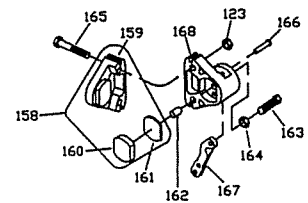

THROTTLE CABLE DETAIL

Torque Converter Drive Breakdown

Brake Caliper Breakdown

Orientation of lever and hardware may vary.

PARTS LIST MODEL 7XX

REF NO	PART NO	DESCRIPTION	REF NO	PART NO	DESCRIPTION
1	12458-5	FRAME 706 RED BARON	54	11996-2	BRAKE ROD REAR 706 GBLK
2	12386	SWING ARM - REAR GBLK	55	9597	BRAKE CALIPER MB1
3	11954-2Z	SWING ARM FRONT RH W/ZERK	56	12496	STEERING WHEEL
NI	11955-2Z	SWING ARM FRONT LH W/ZERK	NI	12481	STEERING WHEEL DECORATIVE CAP
4	11923-5	REAR BAR 706 RED BARON	57	9103	BOLT 1/4-20 X 2.000 HHCS G2 Z
5	11925-5	OVERHEAD BAR 706 RED BARON	58	9057	NUT 1/4-20 TL Z
6	12011-2	SEAT FRAME 706B GBLK	59	6511	CHAIN 420 X 66 INCLUDES M.LINK
7	9022	WASHER 1/2 STD FLAT Z	60	2037	MASTER LINK #420
8	9188	BOLT 1/2-13 X 1.50 HHCS G5 Z	61	10381	WH ASM 8IN 18X950 KN
9	1012	NUT 1/2-13 TL HEX Z	62	3548	TIRE 18/9.50-8 KNOBBY
10	1264	BOLT 1/2-13 X 3.750 HHCS G2 Z	63	1430	TUBE 8" (REPAIR PART ONLY)
11	10834	BOLT 1/2-13 X 7.000 HHCS G5 Z	64	G0631	LOOM 6.312 L 1.625 ID
12	1104	SPACER SPLIT .812OD .625ID 1.000L	65	9674-16	SPACER 3/8 ID X 3/8 L ZINC PLTD
13	1119	SPACER .625ID 1.062OD .125THK Z	66	9189	BOLT 1/4-20 X .875 HH WF Z
14	1046	NUT 5/8-11 TL HEX Z	67	8227	NUT 1/4-20 CLIP
15	12141	BOLT SHOULDER 1/2X1.875	68	11387	LOOP CLIP 1.25 ID
16	12140	BUSHING .50 ID X .625 OD X 1.25	69	1876	BOLT 1/4-20 X .625 HH WF Z
17	12490	WHEEL ASM 6" (INCL 18-20)	70	11824	NUT TINNERMAN 2372-04
18	5090	BEARING 5/8 ID 1-3/8 OD	71	2449	NUT TINNERMAN C7343-1420-4
19	5950	SPANNER 5/8 ID X 2-1/8	72	12456	COVER TOP
20	4915C	TIRE 145/70 X 6 KNOBBY	73	12259	COVER BOTTOM
21	3802	TUBE 6" (REPAIR PART ONLY)	74	11776	TAV COVER 2XX4XX
NI	11951-2Z	SPINDLE LH 706 GBLK W/ZERK	75	9929	RUBBER CAP .25ID X .25 BLACK
22	11950-2Z	SPINDLE RH 706 GBLK W/ZERK	76	8778	HARNESS LAP SHOULDER REST
23	12002	TIE ROD ASSM. 706 LONG	77	12015	SHOCK ABSORBER
24	12001	TIE ROD ASSM. 706 SHORT	78	9190	BOLT 3/8-16 X 3.250 HHCS G5 Z
25	1414	ROD END, RH THREAD	79	9085	NUT 3/8-16 TL HEX Z
26	9092	NUT 3/8-24 JAM RH	80	1263	NUT 5/16-18 HEX WF Z
27	11886	TIE ROD 5"	NI	11330	DECAL SHEET-WARNINGS (LARGE)
28	11887	TIE ROD 16.5"	84	12008	DECAL SHEET-WARNINGS (SM.#2)
29	9024	NUT 3/8-24 JAM LH	85	11835	DECAL - FOOTREST SCUFF
30	1415	ROD END, LH THREAD	86	11836	DECAL - FLOOR PAN SCUFF
31	9158	BOLT 3/8-16 X 2.250 HHCS G5 Z	87	11636	SEAT - BACK/BOTTOM SGL PLAIN
32	9146	BOLT 3/8-16 X 1.500 HHCS G5 Z	88	9992	PIN CLEVIS .250 X 1.500
33	6293-16	PEDAL BRAKE - ZINC PLTD	89	4372	HANDHOLD
34	6309-16	PEDAL THROTTLE - ZINC PLTD	90	9116	PIN COTTER 3/32 X .750 Z
35	1189	NUT 5/16-18 HEX TL Z	91	9006	BOLT 1/4-20 X .500 HH WF
36	8655	SEAT SLIDE PAIR	92	12323	STOP SWITCH WIRE (706)
37	9176	BOLT 5/16-18 X 1.000 HHCS G5 Z	93	12459	STOP SWITCH WIRE ASM (706)
38	1447	BOLT 5/16-18X11/16THD SHOULDER	NI	12756	RUN LIGHT KIT (707)
39	9091	WASHER FLAT 3/8 SAE N	NI	10184	LIGHTS (PAIR) (707)
40	9160	BOLT 1/4-20 X .875 HHCS NL G5 Z	94	6773-2	PARKING BRAKE HANDLE WDMT
41	1848	BOLT 1/4-20 X 1.250 HHCS G5 Z	95	6441	WASHER 3/8 SPRING
42	1849	BOLT 1/4-20 X 1.500 HHCS G5 Z	96	9172	BOLT SHOULDER 3/8 X 1/4 SH
43	1846	BOLT 1/4-20 X .750 HHCS G5 Z	97	6440	NUT 5/16-18 JAM
44	1847	BOLT 1/4-20 X 1.000 HHCS G5 Z	98	6442	BRAKE HANDLE COVER
45	1389	BUSHING .25ID X .031G X .313	99	9869	SPACER .250ID .312OD .625 BR
46	9502	SPRING PEDAL LEFT WOUND	100	12018	PANEL 706 RH SIDE
47	9503	SPRING PEDAL RIGHT WOUND	101	12019	PANEL 706 LH SIDE
48	1854	WASHER NBR 14 FLAT MS Z	102	9125	WASHER FLAT 3/8 USS W
49	8251	THROTTLE CABLE 74.5 IN	103	12039	FOAM 2.25 X .88 X 4.500 BLACK
50	9058	NUT 5/16-24 JAM	104	1019	CABLE TIE - BIG BLACK T40ROW
51	12347	SWIVEL SCREW	105	12249	ENGINE - 6.5HP OHC (706)
52	12348	RETURN SPRING		12594	ENGINE - 7HP W/COIL (707)
53	11997-2	BRAKE ROD FRONT 706 GBLK			