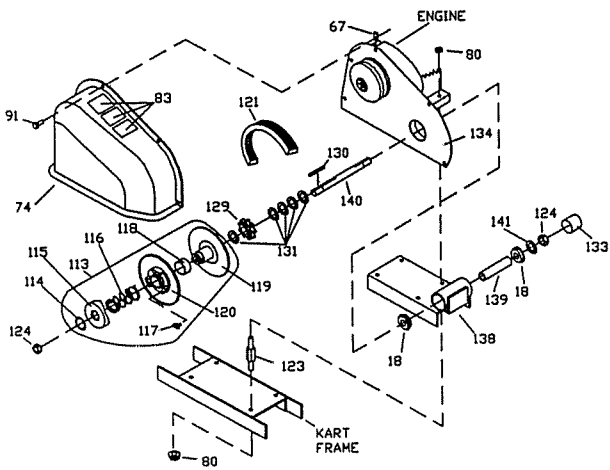

THROTTLE CABLE DETAIL

Torque Converter Drive Breakdown

Brake Caliper Breakdown

Orientation of lever and hardware may vary.

PARTS LIST MODEL 7XX

REF NO	PART NO	DESCRIPTION	REF NO	PART NO	DESCRIPTION
1	12458-5	FRAME 706 RED BARON	54	11996-2	BRAKE ROD REAR 706 GBLK
2	12386	SWING ARM - REAR GBLK	55	9597	BRAKE CALIPER MB1
3	11954-2Z	SWING ARM FRONT RH W/ZERK	56	12496	STEERING WHEEL
NI	11955-2Z	SWING ARM FRONT LH W/ZERK	NI	12481	STEERING WHEEL DECORATIVE CAP
4	11923-5	REAR BAR 706 RED BARON	57	9103	BOLT 1/4-20 X 2.000 HHCS G2 Z
5	11925-5	OVERHEAD BAR 706 RED BARON	58	9057	NUT 1/4-20 TL Z
6	12011-2	SEAT FRAME 706B GBLK	59	6511	CHAIN 420 X 66 INCLUDES M.LINK
7	9022	WASHER 1/2 STD FLAT Z	60	2037	MASTER LINK #420
8	9188	BOLT 1/2-13 X 1.50 HHCS G5 Z	61	10381	WH ASM 8IN 18X950 KN
9	1012	NUT 1/2-13 TL HEX Z	62	3548	TIRE 18/9.50-8 KNOBBY
10	1264	BOLT 1/2-13 X 3.750 HHCS G2 Z	63	1430	TUBE 8" (REPAIR PART ONLY)
11	10834	BOLT 1/2-13 X 7.000 HHCS G5 Z	64	G0631	LOOM 6.312 L 1.625 ID
12	1104	SPACER SPLIT .812OD .625ID 1.000L	65	9674-16	SPACER 3/8 ID X 3/8 L ZINC PLTD
13	1119	SPACER .625ID 1.062OD .125THK Z	66	9189	BOLT 1/4-20 X .875 HH WF Z
14	1046	NUT 5/8-11 TL HEX Z	67	8227	NUT 1/4-20 CLIP
15	12141	BOLT SHOULDER 1/2X1.875	68	11387	LOOP CLIP 1.25 ID
16	12140	BUSHING .50 ID X .625 OD X 1.25	69	1876	BOLT 1/4-20 X .625 HH WF Z
17	12490	WHEEL ASM 6" (INCL 18-20)	70	11824	NUT TINNERMAN 2372-04
18	5090	BEARING 5/8 ID 1-3/8 OD	71	2449	NUT TINNERMAN C7343-1420-4
19	5950	SPANNER 5/8 ID X 2-1/8	72	12456	COVER TOP
20	4915C	TIRE 145/70 X 6 KNOBBY	73	12259	COVER BOTTOM
21	3802	TUBE 6" (REPAIR PART ONLY)	74	11776	TAV COVER 2XX4XX
NI	11951-2Z	SPINDLE LH 706 GBLK W/ZERK	75	9929	RUBBER CAP .25ID X .25 BLACK
22	11950-2Z	SPINDLE RH 706 GBLK W/ZERK	76	8778	HARNESS LAP SHOULDER REST
23	12002	TIE ROD ASSM. 706 LONG	77	12015	SHOCK ABSORBER
24	12001	TIE ROD ASSM. 706 SHORT	78	9190	BOLT 3/8-16 X 3.250 HHCS G5 Z
25	1414	ROD END, RH THREAD	79	9085	NUT 3/8-16 TL HEX Z
26	9092	NUT 3/8-24 JAM RH	80	1263	NUT 5/16-18 HEX WF Z
27	11886	TIE ROD 5"	NI	11330	DECAL SHEET-WARNINGS (LARGE)
28	11887	TIE ROD 16.5"	84	12008	DECAL SHEET-WARNINGS (SM.#2)
29	9024	NUT 3/8-24 JAM LH	85	11835	DECAL - FOOTREST SCUFF
30	1415	ROD END, LH THREAD	86	11836	DECAL - FLOOR PAN SCUFF
31	9158	BOLT 3/8-16 X 2.250 HHCS G5 Z	87	11636	SEAT - BACK/BOTTOM SGL PLAIN
32	9146	BOLT 3/8-16 X 1.500 HHCS G5 Z	88	9992	PIN CLEVIS .250 X 1.500
33	6293-16	PEDAL BRAKE - ZINC PLTD	89	4372	HANDHOLD
34	6309-16	PEDAL THROTTLE - ZINC PLTD	90	9116	PIN COTTER 3/32 X .750 Z
35	1189	NUT 5/16-18 HEX TL Z	91	9006	BOLT 1/4-20 X .500 HH WF
36	8655	SEAT SLIDE PAIR	92	12323	STOP SWITCH WIRE (706)
37	9176	BOLT 5/16-18 X 1.000 HHCS G5 Z	93	12459	STOP SWITCH WIRE ASM (706)
38	1447	BOLT 5/16-18X11/16THD SHOULDER	NI	12756	RUN LIGHT KIT (707)
39	9091	WASHER FLAT 3/8 SAE N	NI	10184	LIGHTS (PAIR) (707)
40	9160	BOLT 1/4-20 X .875 HHCS NL G5 Z	94	6773-2	PARKING BRAKE HANDLE WDMT
41	1848	BOLT 1/4-20 X 1.250 HHCS G5 Z	95	6441	WASHER 3/8 SPRING
42	1849	BOLT 1/4-20 X 1.500 HHCS G5 Z	96	9172	BOLT SHOULDER 3/8 X 1/4 SH
43	1846	BOLT 1/4-20 X .750 HHCS G5 Z	97	6440	NUT 5/16-18 JAM
44	1847	BOLT 1/4-20 X 1.000 HHCS G5 Z	98	6442	BRAKE HANDLE COVER
45	1389	BUSHING .25ID X .031G X .313	99	9869	SPACER .250ID .312OD .625 BR
46	9502	SPRING PEDAL LEFT WOUND	100	12018	PANEL 706 RH SIDE
47	9503	SPRING PEDAL RIGHT WOUND	101	12019	PANEL 706 LH SIDE
48	1854	WASHER NBR 14 FLAT MS Z	102	9125	WASHER FLAT 3/8 USS W
49	8251	THROTTLE CABLE 74.5 IN	103	12039	FOAM 2.25 X .88 X 4.500 BLACK
50	9058	NUT 5/16-24 JAM	104	1019	CABLE TIE - BIG BLACK T40ROW
51	12347	SWIVEL SCREW	105	12249	ENGINE - 6.5HP OHC (706)
52	12348	RETURN SPRING		12594	ENGINE - 7HP W/COIL (707)
53	11997-2	BRAKE ROD FRONT 706 GBLK			