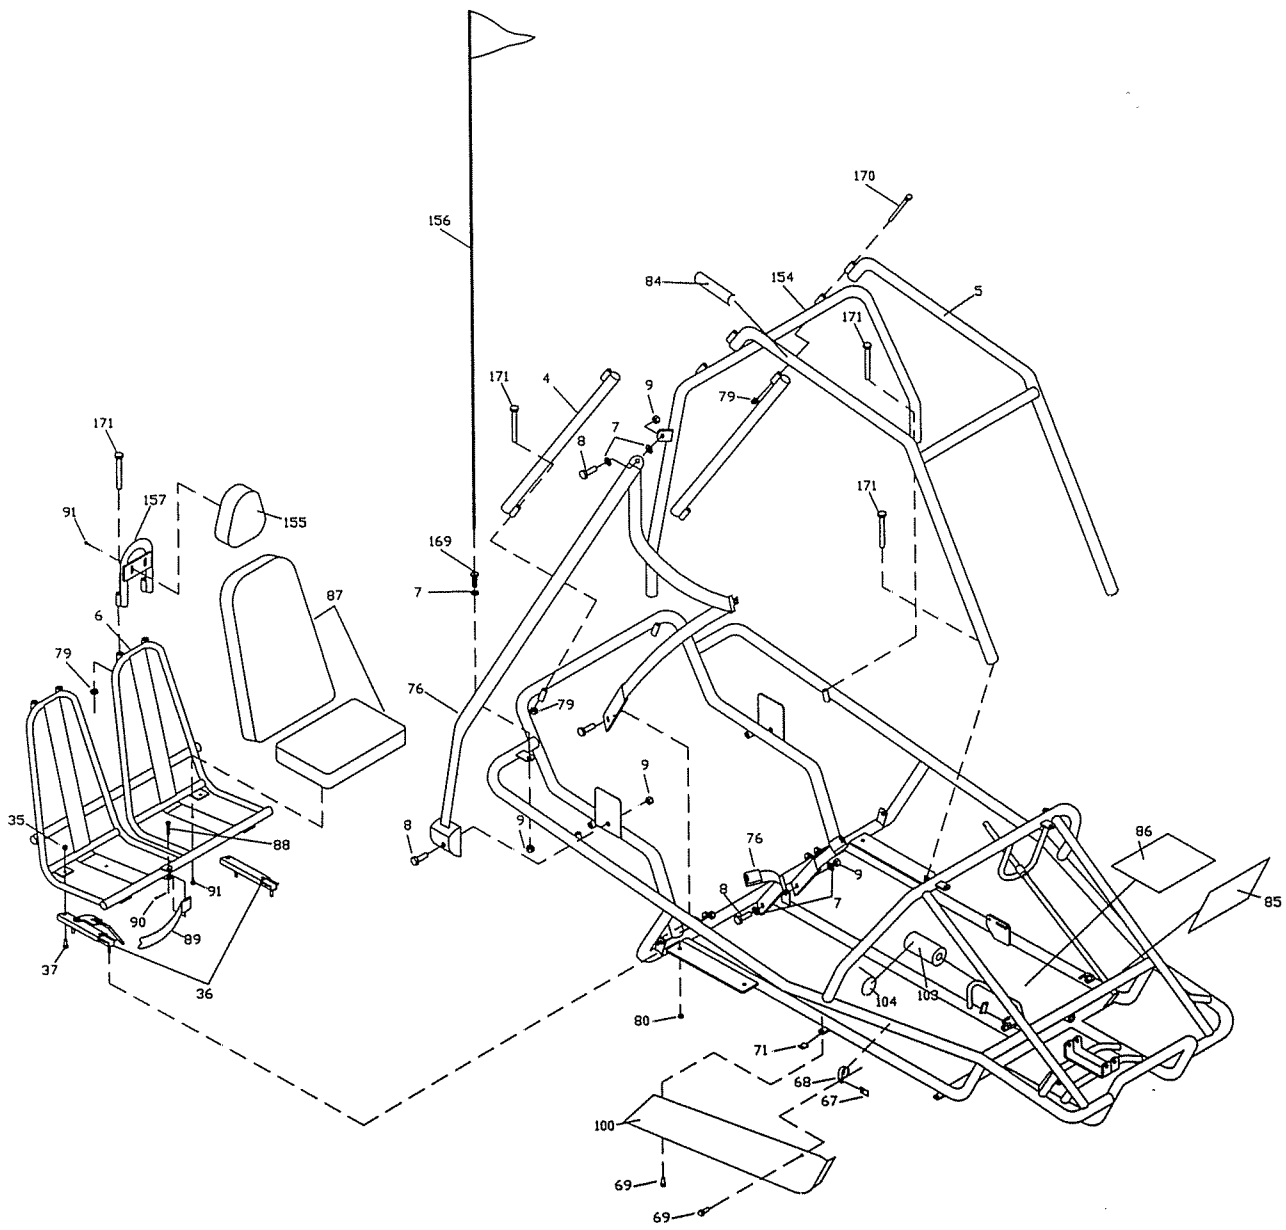

THROTTLE CABLE DETAIL

Torque Converter Drive Breakdown

Brake Caliper Breakdown

Orientation of lever and hardware may vary.

PARTS LIST MODEL 7XX

REF NO	PART NO	DESCRIPTION	REF NO	PART NO	DESCRIPTION
1	12458-5	FRAME 706 RED BARON	54	11996-2	BRAKE ROD REAR 706 GBLK
2	12386	SWING ARM - REAR GBLK	55	9597	BRAKE CALIPER MB1
3	11954-2Z	SWING ARM FRONT RH W/ZERK	56	12496	STEERING WHEEL
NI	11955-2Z	SWING ARM FRONT LH W/ZERK	NI	12481	STEERING WHEEL DECORATIVE CAP
4	11923-5	REAR BAR 706 RED BARON	57	9103	BOLT 1/4-20 X 2.000 HHCS G2 Z
5	11925-5	OVERHEAD BAR 706 RED BARON	58	9057	NUT 1/4-20 TL Z
6	12011-2	SEAT FRAME 706B GBLK	59	6511	CHAIN 420 X 66 INCLUDES M.LINK
7	9022	WASHER 1/2 STD FLAT Z	60	2037	MASTER LINK #420
8	9188	BOLT 1/2-13 X 1.50 HHCS G5 Z	61	10381	WH ASM 8IN 18X950 KN
9	1012	NUT 1/2-13 TL HEX Z	62	3548	TIRE 18/9.50-8 KNOBBY
10	1264	BOLT 1/2-13 X 3.750 HHCS G2 Z	63	1430	TUBE 8" (REPAIR PART ONLY)
11	10834	BOLT 1/2-13 X 7.000 HHCS G5 Z	64	G0631	LOOM 6.312 L 1.625 ID
12	1104	SPACER SPLIT .812OD .625ID 1.000L	65	9674-16	SPACER 3/8 ID X 3/8 L ZINC PLTD
13	1119	SPACER .625ID 1.062OD .125THK Z	66	9189	BOLT 1/4-20 X .875 HH WF Z
14	1046	NUT 5/8-11 TL HEX Z	67	8227	NUT 1/4-20 CLIP
15	12141	BOLT SHOULDER 1/2X1.875	68	11387	LOOP CLIP 1.25 ID
16	12140	BUSHING .50 ID X .625 OD X 1.25	69	1876	BOLT 1/4-20 X .625 HH WF Z
17	12490	WHEEL ASM 6" (INCL 18-20)	70	11824	NUT TINNERMAN 2372-04
18	5090	BEARING 5/8 ID 1-3/8 OD	71	2449	NUT TINNERMAN C7343-1420-4
19	5950	SPANNER 5/8 ID X 2-1/8	72	12456	COVER TOP
20	4915C	TIRE 145/70 X 6 KNOBBY	73	12259	COVER BOTTOM
21	3802	TUBE 6" (REPAIR PART ONLY)	74	11776	TAV COVER 2XX4XX
NI	11951-2Z	SPINDLE LH 706 GBLK W/ZERK	75	9929	RUBBER CAP .25ID X .25 BLACK
22	11950-2Z	SPINDLE RH 706 GBLK W/ZERK	76	8778	HARNESS LAP SHOULDER REST
23	12002	TIE ROD ASSM. 706 LONG	77	12015	SHOCK ABSORBER
24	12001	TIE ROD ASSM. 706 SHORT	78	9190	BOLT 3/8-16 X 3.250 HHCS G5 Z
25	1414	ROD END, RH THREAD	79	9085	NUT 3/8-16 TL HEX Z
26	9092	NUT 3/8-24 JAM RH	80	1263	NUT 5/16-18 HEX WF Z
27	11886	TIE ROD 5"	NI	11330	DECAL SHEET-WARNINGS (LARGE)
28	11887	TIE ROD 16.5"	84	12008	DECAL SHEET-WARNINGS (SM.#2)
29	9024	NUT 3/8-24 JAM LH	85	11835	DECAL - FOOTREST SCUFF
30	1415	ROD END, LH THREAD	86	11836	DECAL - FLOOR PAN SCUFF
31	9158	BOLT 3/8-16 X 2.250 HHCS G5 Z	87	11636	SEAT - BACK/BOTTOM SGL PLAIN
32	9146	BOLT 3/8-16 X 1.500 HHCS G5 Z	88	9992	PIN CLEVIS .250 X 1.500
33	6293-16	PEDAL BRAKE - ZINC PLTD	89	4372	HANDHOLD
34	6309-16	PEDAL THROTTLE - ZINC PLTD	90	9116	PIN COTTER 3/32 X .750 Z
35	1189	NUT 5/16-18 HEX TL Z	91	9006	BOLT 1/4-20 X .500 HH WF
36	8655	SEAT SLIDE PAIR	92	12323	STOP SWITCH WIRE (706)
37	9176	BOLT 5/16-18 X 1.000 HHCS G5 Z	93	12459	STOP SWITCH WIRE ASM (706)
38	1447	BOLT 5/16-18X11/16THD SHOULDER	NI	12756	RUN LIGHT KIT (707)
39	9091	WASHER FLAT 3/8 SAE N	NI	10184	LIGHTS (PAIR) (707)
40	9160	BOLT 1/4-20 X .875 HHCS NL G5 Z	94	6773-2	PARKING BRAKE HANDLE WDMT
41	1848	BOLT 1/4-20 X 1.250 HHCS G5 Z	95	6441	WASHER 3/8 SPRING
42	1849	BOLT 1/4-20 X 1.500 HHCS G5 Z	96	9172	BOLT SHOULDER 3/8 X 1/4 SH
43	1846	BOLT 1/4-20 X .750 HHCS G5 Z	97	6440	NUT 5/16-18 JAM
44	1847	BOLT 1/4-20 X 1.000 HHCS G5 Z	98	6442	BRAKE HANDLE COVER
45	1389	BUSHING .25ID X .031G X .313	99	9869	SPACER .250ID .312OD .625 BR
46	9502	SPRING PEDAL LEFT WOUND	100	12018	PANEL 706 RH SIDE
47	9503	SPRING PEDAL RIGHT WOUND	101	12019	PANEL 706 LH SIDE
48	1854	WASHER NBR 14 FLAT MS Z	102	9125	WASHER FLAT 3/8 USS W
49	8251	THROTTLE CABLE 74.5 IN	103	12039	FOAM 2.25 X .88 X 4.500 BLACK
50	9058	NUT 5/16-24 JAM	104	1019	CABLE TIE - BIG BLACK T40ROW
51	12347	SWIVEL SCREW	105	12249	ENGINE - 6.5HP OHC (706)
52	12348	RETURN SPRING		12594	ENGINE - 7HP W/COIL (707)
53	11997-2	BRAKE ROD FRONT 706 GBLK			