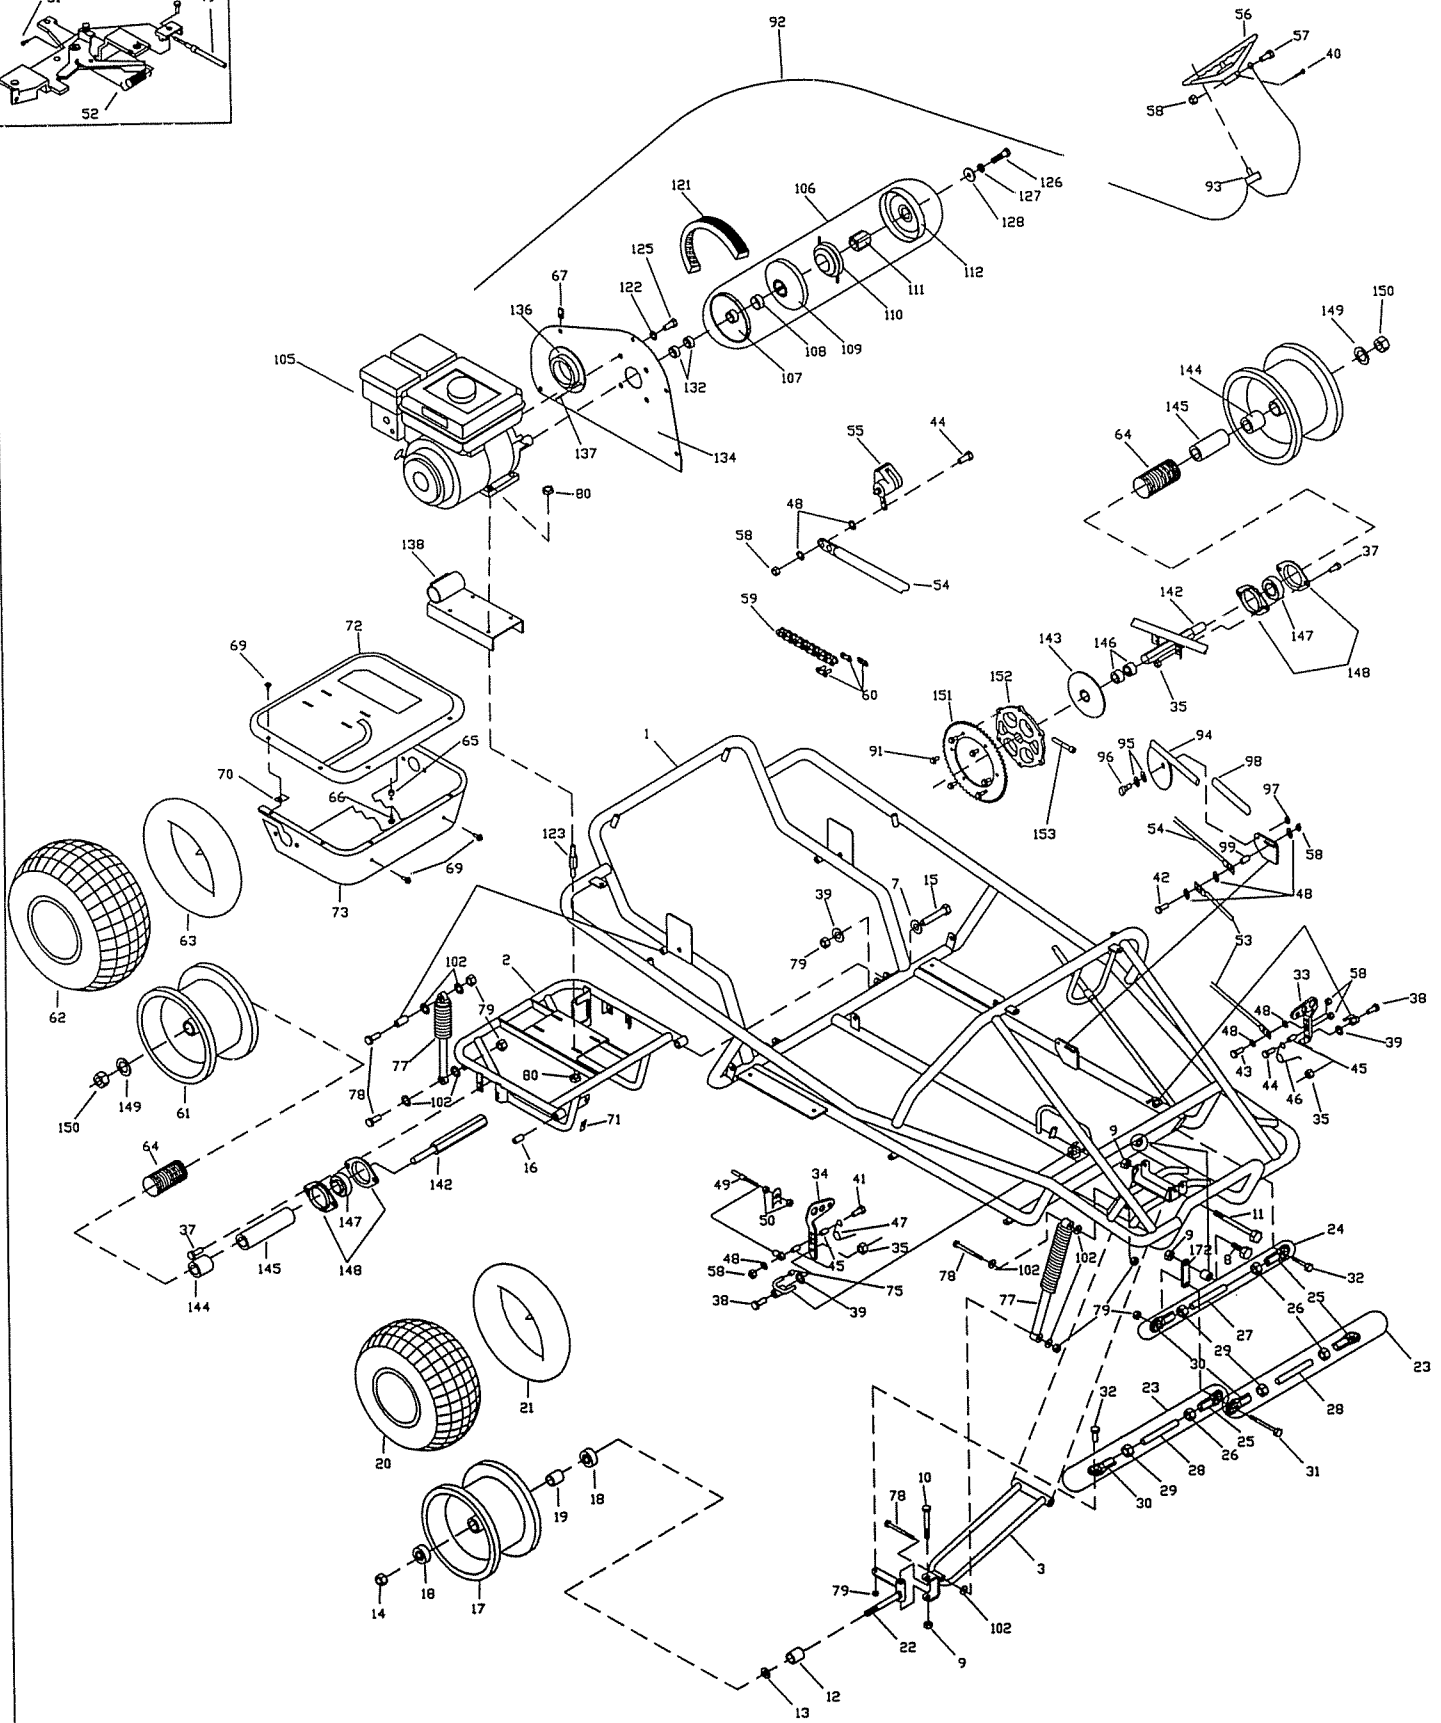

THROTTLE CABLE DETAIL

Torque Converter Drive Breakdown

Brake Caliper Breakdown

Orientation of lever and hardware may vary.

PARTS LIST MODEL 7XX

REF NO	PART NO	DESCRIPTION	REF NO	PART NO	DESCRIPTION
1	12458-5	FRAME 706 RED BARON	54	11996-2	BRAKE ROD REAR 706 GBLK
2	12386	SWING ARM - REAR GBLK	55	9597	BRAKE CALIPER MB1
3	11954-2Z	SWING ARM FRONT RH W/ZERK	56	12496	STEERING WHEEL
NI	11955-2Z	SWING ARM FRONT LH W/ZERK	NI	12481	STEERING WHEEL DECORATIVE CAP
4	11923-5	REAR BAR 706 RED BARON	57	9103	BOLT 1/4-20 X 2.000 HHCS G2 Z
5	11925-5	OVERHEAD BAR 706 RED BARON	58	9057	NUT 1/4-20 TL Z
6	12011-2	SEAT FRAME 706B GBLK	59	6511	CHAIN 420 X 66 INCLUDES M.LINK
7	9022	WASHER 1/2 STD FLAT Z	60	2037	MASTER LINK #420
8	9188	BOLT 1/2-13 X 1.50 HHCS G5 Z	61	10381	WH ASM 8IN 18X950 KN
9	1012	NUT 1/2-13 TL HEX Z	62	3548	TIRE 18/9.50-8 KNOBBY
10	1264	BOLT 1/2-13 X 3.750 HHCS G2 Z	63	1430	TUBE 8" (REPAIR PART ONLY)
11	10834	BOLT 1/2-13 X 7.000 HHCS G5 Z	64	G0631	LOOM 6.312 L 1.625 ID
12	1104	SPACER SPLIT .812OD .625ID 1.000L	65	9674-16	SPACER 3/8 ID X 3/8 L ZINC PLTD
13	1119	SPACER .625ID 1.062OD .125THK Z	66	9189	BOLT 1/4-20 X .875 HH WF Z
14	1046	NUT 5/8-11 TL HEX Z	67	8227	NUT 1/4-20 CLIP
15	12141	BOLT SHOULDER 1/2X1.875	68	11387	LOOP CLIP 1.25 ID
16	12140	BUSHING .50 ID X .625 OD X 1.25	69	1876	BOLT 1/4-20 X .625 HH WF Z
17	12490	WHEEL ASM 6" (INCL 18-20)	70	11824	NUT TINNERMAN 2372-04
18	5090	BEARING 5/8 ID 1-3/8 OD	71	2449	NUT TINNERMAN C7343-1420-4
19	5950	SPANNER 5/8 ID X 2-1/8	72	12456	COVER TOP
20	4915C	TIRE 145/70 X 6 KNOBBY	73	12259	COVER BOTTOM
21	3802	TUBE 6" (REPAIR PART ONLY)	74	11776	TAV COVER 2XX4XX
NI	11951-2Z	SPINDLE LH 706 GBLK W/ZERK	75	9929	RUBBER CAP .25ID X .25 BLACK
22	11950-2Z	SPINDLE RH 706 GBLK W/ZERK	76	8778	HARNESS LAP SHOULDER REST
23	12002	TIE ROD ASSM. 706 LONG	77	12015	SHOCK ABSORBER
24	12001	TIE ROD ASSM. 706 SHORT	78	9190	BOLT 3/8-16 X 3.250 HHCS G5 Z
25	1414	ROD END, RH THREAD	79	9085	NUT 3/8-16 TL HEX Z
26	9092	NUT 3/8-24 JAM RH	80	1263	NUT 5/16-18 HEX WF Z
27	11886	TIE ROD 5"	NI	11330	DECAL SHEET-WARNINGS (LARGE)
28	11887	TIE ROD 16.5"	84	12008	DECAL SHEET-WARNINGS (SM.#2)
29	9024	NUT 3/8-24 JAM LH	85	11835	DECAL - FOOTREST SCUFF
30	1415	ROD END, LH THREAD	86	11836	DECAL - FLOOR PAN SCUFF
31	9158	BOLT 3/8-16 X 2.250 HHCS G5 Z	87	11636	SEAT - BACK/BOTTOM SGL PLAIN
32	9146	BOLT 3/8-16 X 1.500 HHCS G5 Z	88	9992	PIN CLEVIS .250 X 1.500
33	6293-16	PEDAL BRAKE - ZINC PLTD	89	4372	HANDHOLD
34	6309-16	PEDAL THROTTLE - ZINC PLTD	90	9116	PIN COTTER 3/32 X .750 Z
35	1189	NUT 5/16-18 HEX TL Z	91	9006	BOLT 1/4-20 X .500 HH WF
36	8655	SEAT SLIDE PAIR	92	12323	STOP SWITCH WIRE (706)
37	9176	BOLT 5/16-18 X 1.000 HHCS G5 Z	93	12459	STOP SWITCH WIRE ASM (706)
38	1447	BOLT 5/16-18X11/16THD SHOULDER	NI	12756	RUN LIGHT KIT (707)
39	9091	WASHER FLAT 3/8 SAE N	NI	10184	LIGHTS (PAIR) (707)
40	9160	BOLT 1/4-20 X .875 HHCS NL G5 Z	94	6773-2	PARKING BRAKE HANDLE WDMT
41	1848	BOLT 1/4-20 X 1.250 HHCS G5 Z	95	6441	WASHER 3/8 SPRING
42	1849	BOLT 1/4-20 X 1.500 HHCS G5 Z	96	9172	BOLT SHOULDER 3/8 X 1/4 SH
43	1846	BOLT 1/4-20 X .750 HHCS G5 Z	97	6440	NUT 5/16-18 JAM
44	1847	BOLT 1/4-20 X 1.000 HHCS G5 Z	98	6442	BRAKE HANDLE COVER
45	1389	BUSHING .25ID X .031G X .313	99	9869	SPACER .250ID .312OD .625 BR
46	9502	SPRING PEDAL LEFT WOUND	100	12018	PANEL 706 RH SIDE
47	9503	SPRING PEDAL RIGHT WOUND	101	12019	PANEL 706 LH SIDE
48	1854	WASHER NBR 14 FLAT MS Z	102	9125	WASHER FLAT 3/8 USS W
49	8251	THROTTLE CABLE 74.5 IN	103	12039	FOAM 2.25 X .88 X 4.500 BLACK
50	9058	NUT 5/16-24 JAM	104	1019	CABLE TIE - BIG BLACK T40ROW
51	12347	SWIVEL SCREW	105	12249	ENGINE - 6.5HP OHC (706)
52	12348	RETURN SPRING		12594	ENGINE - 7HP W/COIL (707)
53	11997-2	BRAKE ROD FRONT 706 GBLK			