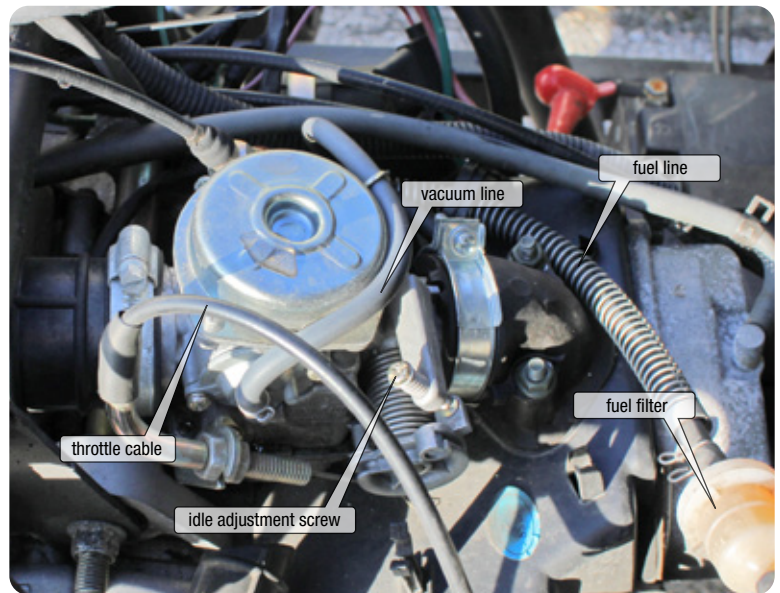

150cc CARBURETOR (15856)
(substitute for p/n 14925)

ORDERING PARTS

FAST & EASY!

- 1) Seek Part(s) from your models illustrated diagram, cross over REF# to PART#
- 2) Type PART# into sites [Search Box] at GoKartsRus.com TIP! - RIGHT CLICK LINK, SELECT OPEN IN NEW TAB
- 3) Add all needed parts to Shopping Cart | Complete "Checkout" | ✓ Done!

If a part does not come up in a Site Search, please [Contact Us](mailto:contact@us) (include part# in email)

LOWEST PRICES!

View from driver side (under dump bed)

View from passenger side (under dump bed)