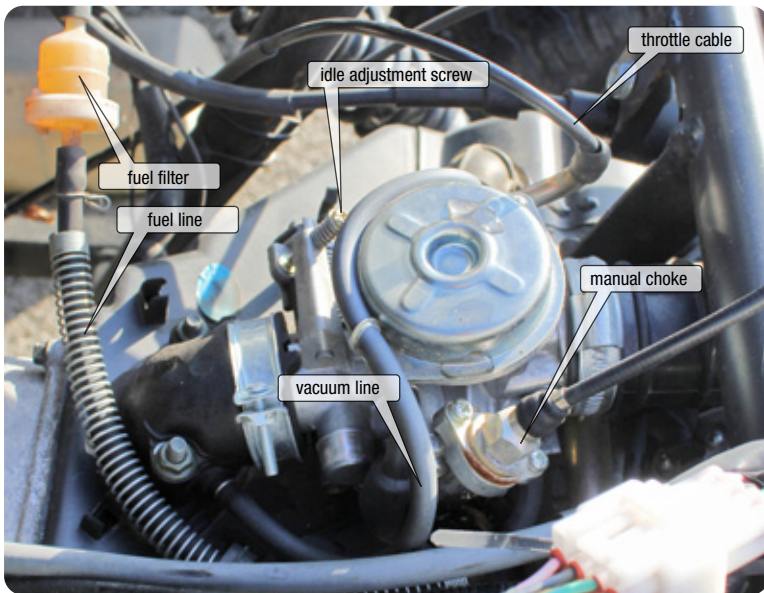

150cc CARBURETOR (15856)
(substitute for p/n 14925)

ORDERING PARTS

FAST & EASY!

- 1) Seek Part(s) from your models illustrated diagram, cross over REF# to PART#
- 2) Type PART# into sites [Search Box] at GoKartsRus.com TIP! - RIGHT CLICK LINK, SELECT OPEN IN NEW TAB
- 3) Add all needed parts to Shopping Cart | Complete "Checkout" | ✓ Done!

If a part does not come up in a Site Search, please [Contact Us](mailto:contact@us) (include part# in email)

LOWEST PRICES!

View from driver side (under dump bed)

View from passenger side (under dump bed)