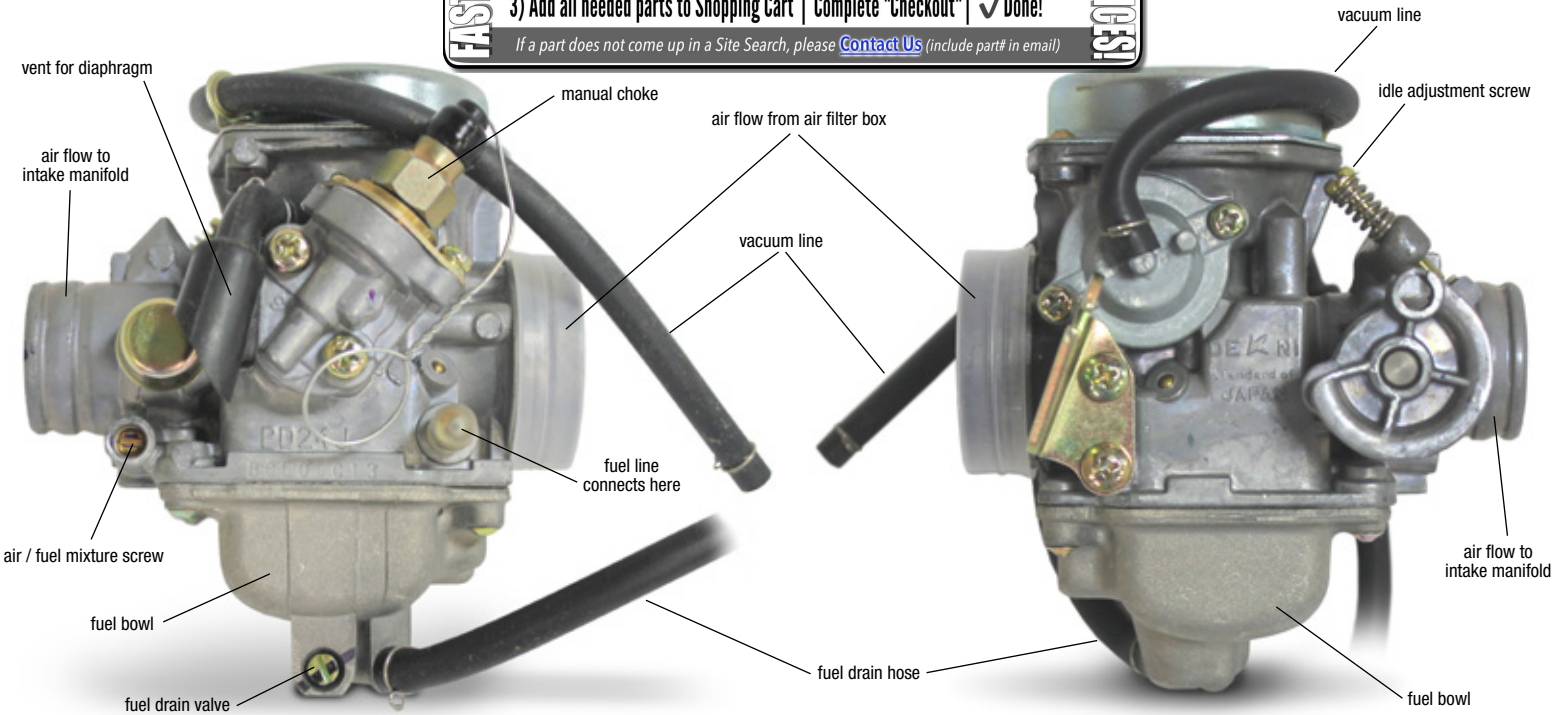

150cc CARBURETOR (15856)
(substitute for p/n 14925)

ORDERING PARTS

FAST & EASY!

- 1) Seek Part(s) from your models illustrated diagram, cross over REF# to PART#
- 2) Type PART# into sites [Search Box] at GoKartsRus.com TIP! - RIGHT CLICK LINK, SELECT OPEN IN NEW TAB
- 3) Add all needed parts to Shopping Cart | Complete "Checkout" | ✓ Done!

If a part does not come up in a Site Search, please [Contact Us](mailto:contact@us) (include part# in email)

LOWEST PRICES!

View from driver side (under dump bed)

View from passenger side (under dump bed)