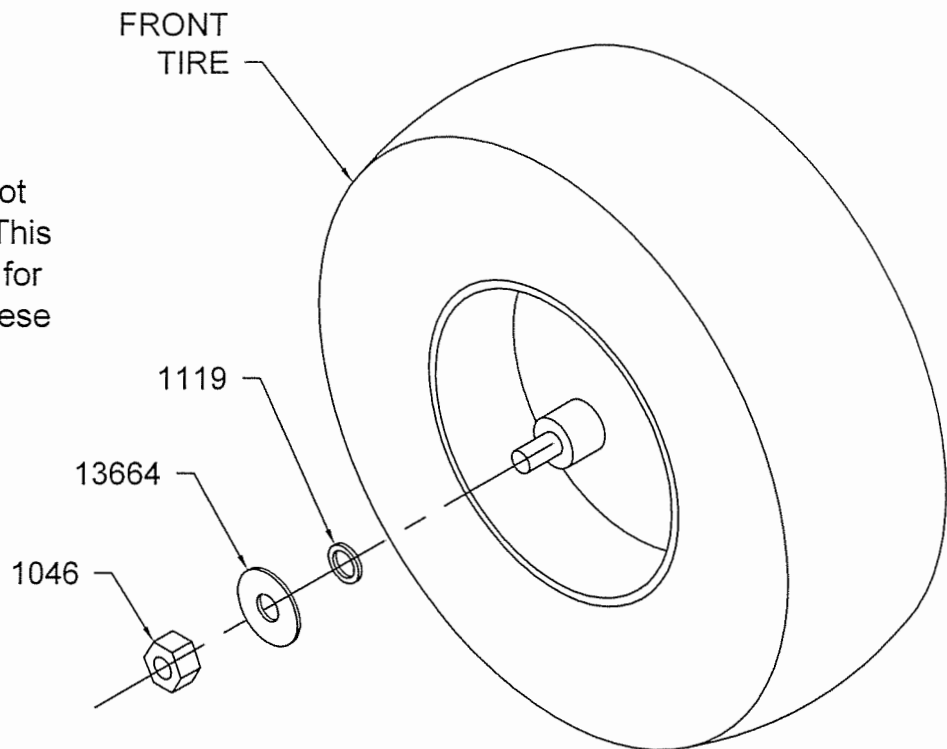

FRONT WHEEL ASSEMBLY WITH CAPTIVE WASHER

Note:

Parts 13364 and 1119 are not illustrated on parts listing. This supplement should be used for assembly and ordering of these replacement parts.

13666S1

ORDERING PARTS

- FAST & EASY!**
- 1) Seek Part(s) from your models illustrated diagram, cross over REF# to PART#
 - 2) Type PART# into sites [Search Box] at GoKartsRus.com TIP! - RIGHT CLICK LINK, SELECT OPEN IN NEW TAB
 - 3) Add all needed parts to Shopping Cart | Complete "Checkout" | **✓ Done!**
- LOWEST PRICE!**