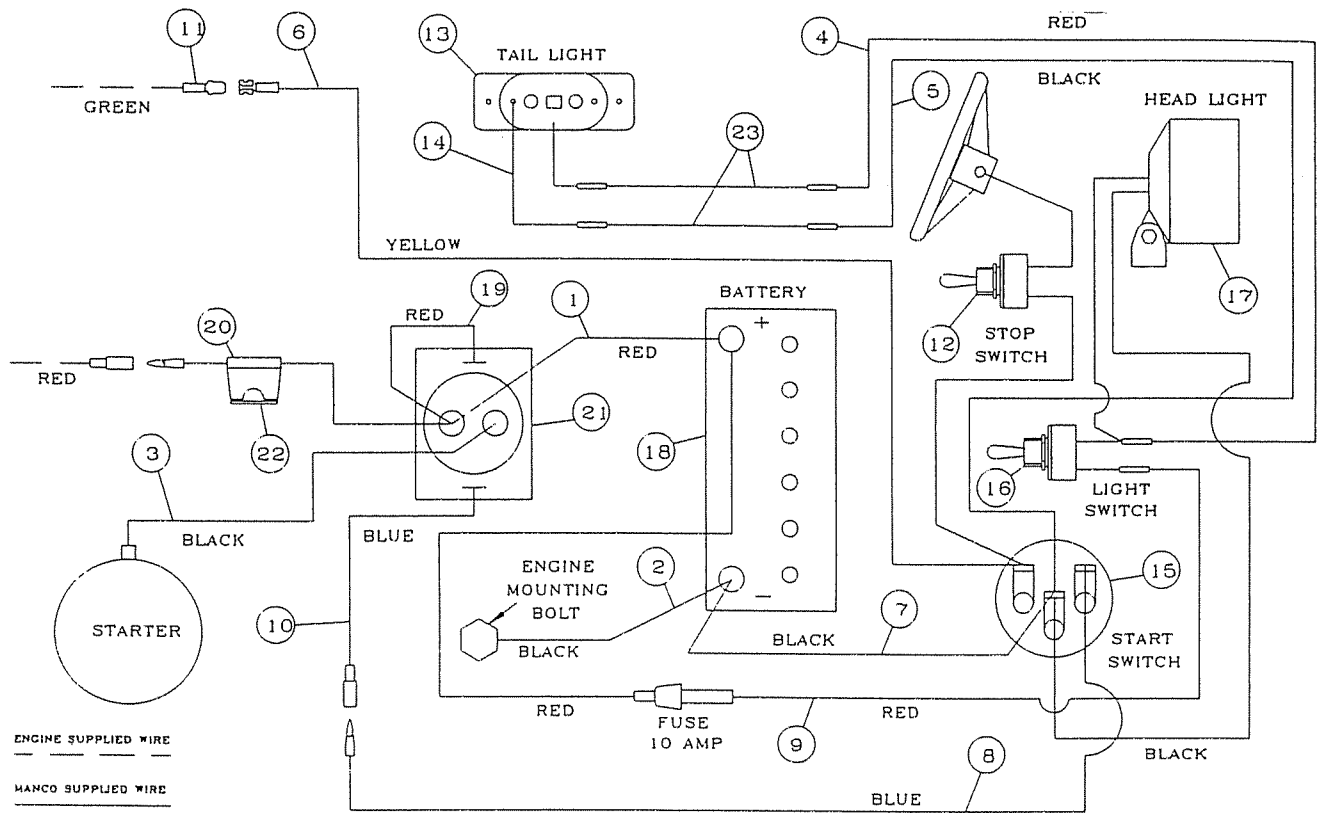

WIRING DIAGRAM

<u>REF NO.</u>	<u>PART NO.</u>	<u>DESCRIPTION</u>	<u>REF NO.</u>	<u>PART NO.</u>	<u>DESCRIPTION</u>
1	3611	Battery Cable, Red 9 in.	13	6508	Tail Light Assembly
2	3610	Battery Cable, Black 9 in.	14	6319	Wire, Taillight Ground
3	6516	Battery Cable, Black 9 in.	15	6344	Start Switch
ASM	9376P	Wiring Harness (incl. 4-9)	16	6391	Light Switch Assembly
4	9379	Wire, Taillight/Light Switch (Red)	17	6364	Headlight Assembly
5	9381	Wire, Taillight/Switch (Black)	NI	2964	Headlight Bulb
6	9383	Wire, Engine/Switch (Yellow)	18	3633	Battery
7	6386	Wire, Batt Gnd/Switch (Black)	19	2093	Solenoid Jumper Wire Assembly
8	9385	Wire, Solenoid/Switch (Blue)	20	8216	Fuse Assembly, 15 Amp
9	9377	Wire, Solenoid/Light Switch (Red)	21	2084	Solenoid
10	8281	Start Wire Adapter	22	8202	Fuse, 15 Amp
11	8108	1/4" Male Tab Terminal	23	8504	Extension Wire Assembly
NI	6505	Poly Loom 43"	NI	9389	Fuse, 10 Amp
NI	6897	Poly Loom 28"	NI	PX2304	Screw, 1/4 x 5/8 Self Tapping
NI	6763	Poly Loom "Tee"			
NI	6813	Poly Loom "Outlet"			
12	6394	Stop Switch Assembly			

NI = Not Illustrated
ASM = Assembly