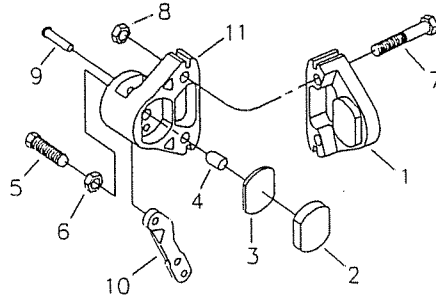

If a part does not come up in a Site Search, please [Contact Us](#) (include part# in email)

LOWEST PRICES!

CALIPER BREAKDOWN

REF. NO	PART NO	DESCRIPTION
ASM	8197	Brake Caliper (incl. 1-11)
ASM	9810	Brake Pad Svc Kit (incl. 1-3)
1	*	Anvil w/Lining
2	*	Brake Lining
3	3928	Backing Plate
4	3930	Actuator Pin
5	3931	Adjuster Pin
6	3932	Nut, Jam
7	9158	Bolt, 3/8-16 x 2-1/4"
8	9085	Nut, 3/8-16 Toplock
ASM	6534	MB-1 Service Kit (incl. 9-11)
9	*	Groove Pin
10	*	Lever
11	*	Brake Housing