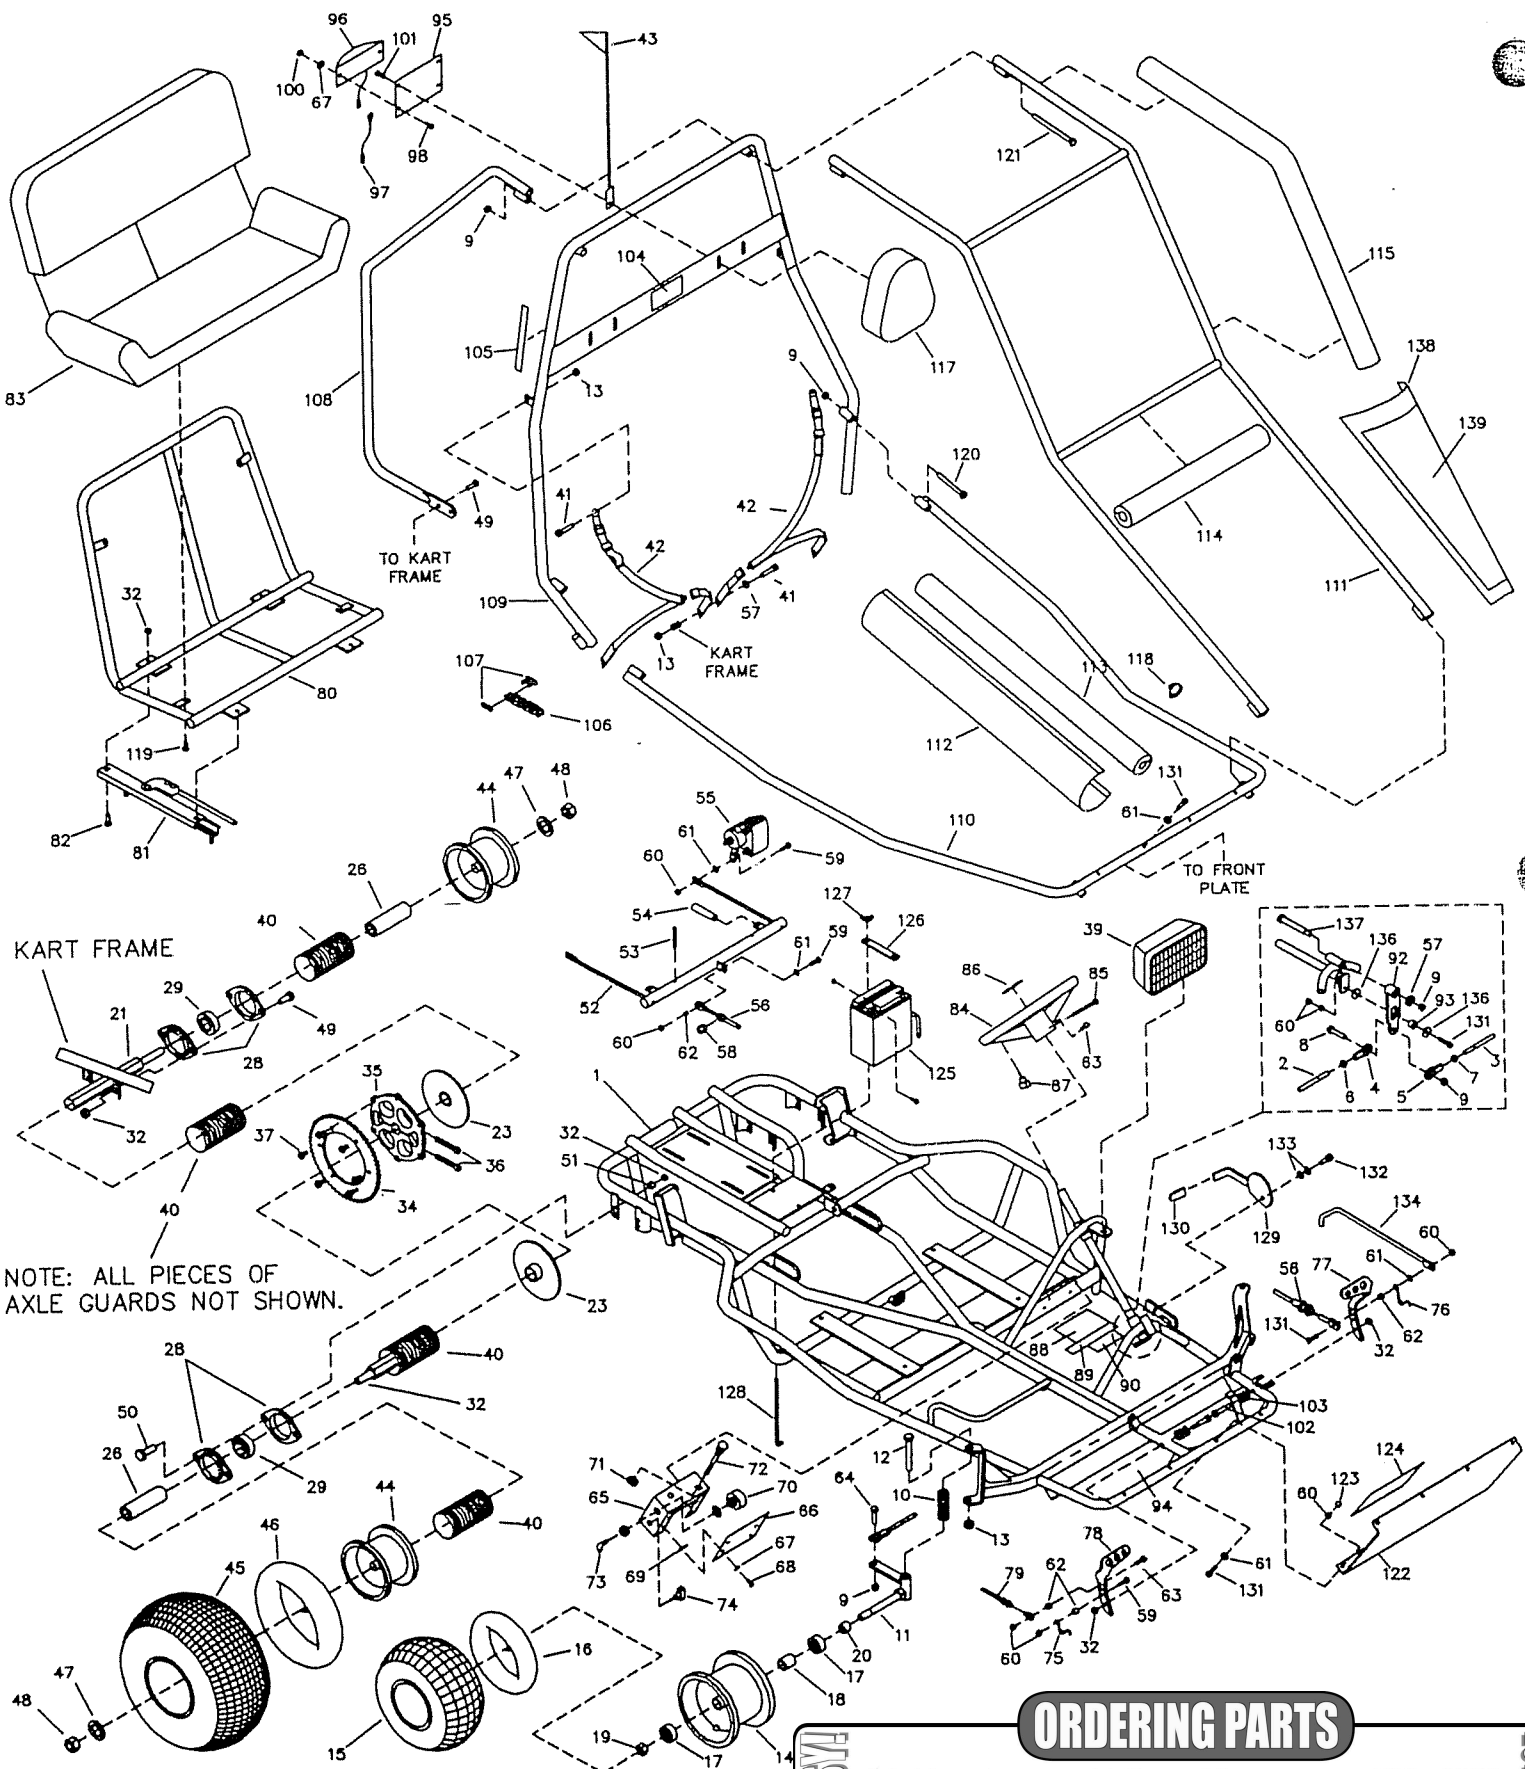

ORDERING PARTS

FAST & EASY!

1) Seek Part(s) from your models illustrated diagram, cross over REF# to PART#
2) Type PART# into sites [Search Box] at GoKartsRus.com TIP! - RIGHT CLICK LINK, SELECT OPEN IN NEW TAB
3) Add all needed parts to Shopping Cart | Complete "Checkout" | ☒ Done!

If a part does not come up in a Site Search, please [Contact Us](#) (include part# in email)

LOWEST PRICES!