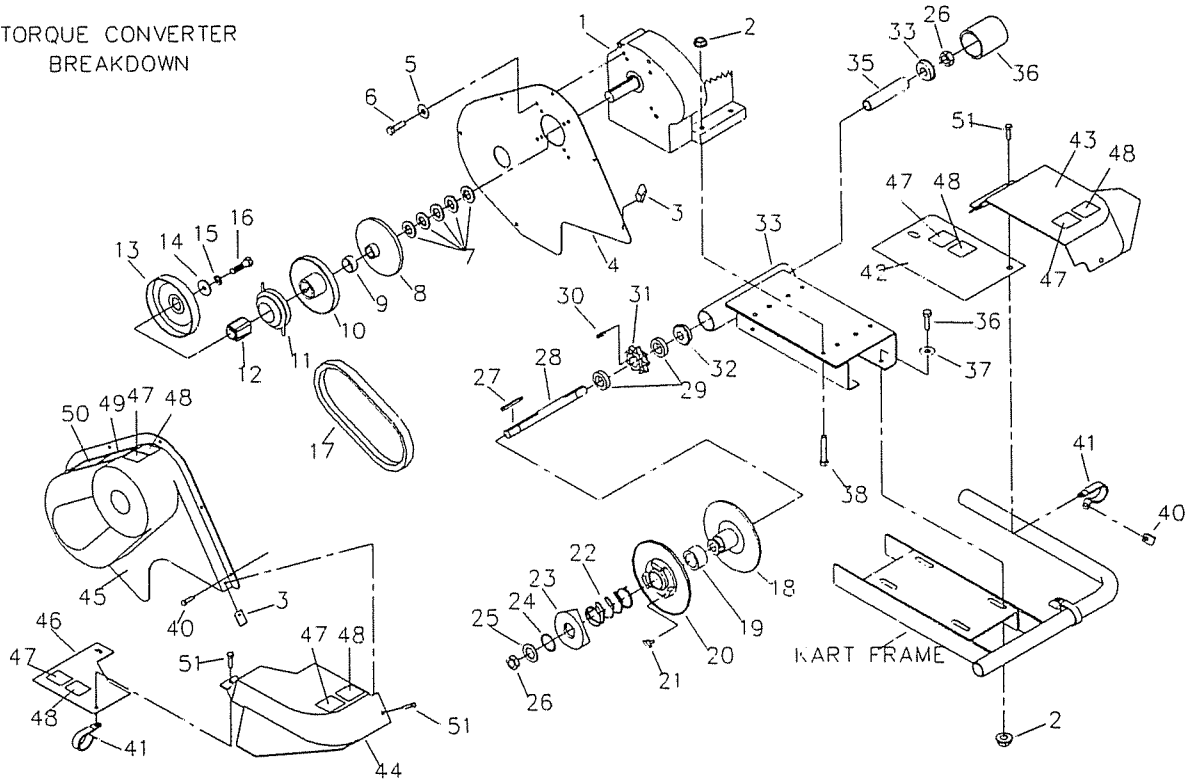

TORQUE CONVERTER BREAKDOWN

REF. NO	PART NO	DESCRIPTION	REF. NO	PART NO	DESCRIPTION	REF. NO	PART NO	DESCRIPTION
1	8224	Engine, Tecumseh 6hp electric	22	6805	Spring	45	8199	Cover
2	1263	Nut, 5/16-18 Whiz Flange	23	*	Cam	46	8442	Deck Cover, Left
3	2449	Nut, Tinnerman	24	2477	Retaining Ring	47	4912	Decal, Warning: Guard
4	8200	Cover Panel	25	8193	Washer, Cup	48	1049	Decal, Caution
5	9060	Washer, 5/16 Flat	26	9155	Nut, 5/8-11 Jam	49	8138	Decal, Warning: Entanglement
6	9101	Bolt, 5/16-24 x 1/2"	27	3403	Key, 3/16 sq x 2"	50	6958	Decal, Tire Pressure
7	1194	Washer, 3/4 Flat	28	8219	Jackshaft	51	1876	Bolt, 1/4-20 x 5/8" Whiz Flange
SM	5957	Driver Pulley Asm (incl 8-13)	29	1119	Spacer, 5/8 ID x 1/8"	NI	9677	Decal, Warning: Hot Surfaces
8	*	Stationary Sheave	30	1031	Key, 3/16 sq x 1/2"	NI	9678	Decal, Warning: Eng. Exhaust
9	200349	Bushing	31	1125s	Sprocket, 9T #420	NI	5964	Decal, Oil Warning
10	*	Moveable Sheave	32	5090	Bearing			
11	*	Shoe Assembly	33	8908	Chassis			
12	*	Hub	34	2430	Spanner			
13	*	Drum	35	8194	Cap, Plastic			
14	1398	Washer, Flat	36	2264	Bolt, 5/16-18 x 3/4"			
15	1124	Washer, 5/16 Split Lock	37	9030	Washer, 5/16 Int. Lock			
16	8204	Bolt, 5/16-24 x 2-1/4"	38	6573	Bolt, 5/16-18 x 1-3/4"			
17	8192	Belt	39	9006	Bolt, 1/4-20 x 1/2" Whiz Flange			
SM	8191	Driven Pulley Asm (incl 18-24)	40	8227	Nut, Tinnerman			
18	*	Stationary Sheave	41	8266	Loop Clip 1"			
19	*	Bushing	42	8443	Deck Cover, Right			
20	*	Moveable Sheave	43	8441	Caliper Cover, Right			
21	6804	Button, Nylon	44	8440	Caliper Cover, Left			

* = Not Available Separately
ASM = Assembly NI = Not Illustrated