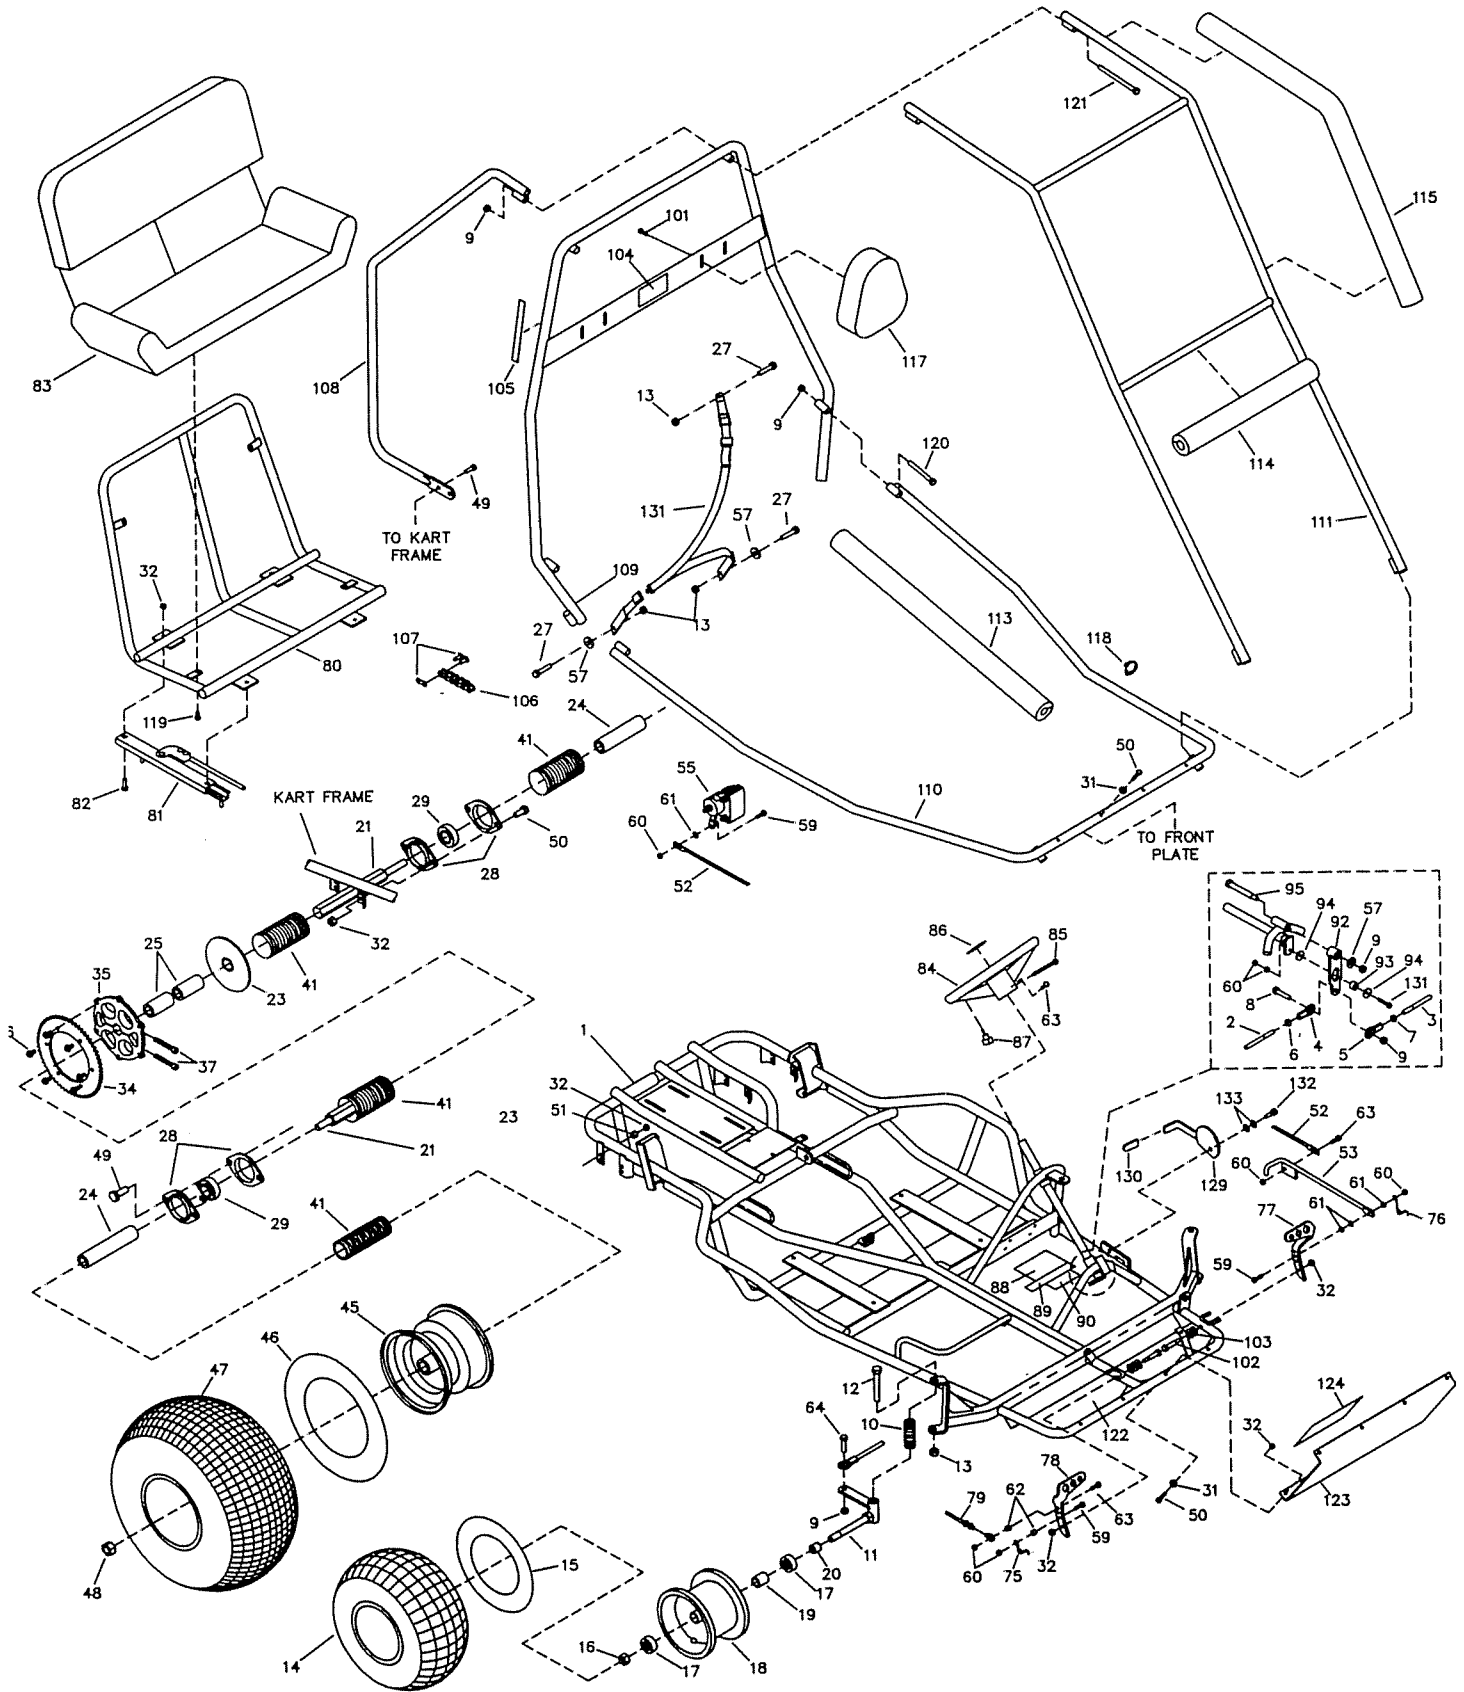

REPAIR PARTS - 806-01 & 806-50

REF. NO.	PART NO.	DESCRIPTION	REF. NO.	PART NO.	DESCRIPTION
1	8675-7	Frame - Green (806-01)	69	---	
	8675-20	Frame - Yellow (806-50)	70	---	
2	8341	Tie Rod, 23 inch	71	---	
3	3224	Tie Rod, 8-3/4 inch	72	---	
4	1414	Rod End - RH	73	---	
5	1415	Rod End - LH	74	---	
6	9092	Nut, 3/8-24 RH Jam	75	9503	Spring, Right Wound
7	9094	Nut, 3/8-24 LH Jam	76	9502	Spring, Left Wound
8	9145	Bolt, 3/8-16 x 1-3/4"	77	1436	Brake Pedal
9	9085	Nut, 3/8-16 Toplock	78	6309	Throttle Pedal, Trimmed
10	8448	Compression Spring	79	8251	Throttle Cable
11	2457	Spindle, Right	80	8688-2	Seat Frame Weldment
NI	2458	Spindle, Left	81	6722	Seat Slide Pair
12	8453	Bolt, 1/2-13 x 6-1/2"	82	2264	Bolt, 5/16-18 x 3/4"
13	1012	Nut, 1/2-13 Toplock	83	8692	Seat Back/Bottom
14	4915	Tire, 145/70 x 6 Knobby	84	6038	Steering Wheel
15	3802	Inner Tube, 6"	85	9080	Bolt, 1/4-20 x 2-3/4"
16	1046	Nut, 5/8-11 Toplock	86	---	
17	5090	Bearing, 5/8 ID	87	6394	Stop Switch Assembly
18	9309FP	Wheel Assembly, Front (incl. 14-19)	88	4504	Decal, Yellow Warning
19	5950	Spanner, 5/8 ID x 2-1/8"	89	8153	Decal, Age Restriction
20	5157	Spacer, 5/8 ID x 3/4"	90	8399	Decal, Seat Belt Warning
21	8757	Axle Weldment	91	1848	Bolt, 1/4-20 x 1-1/4"
22	---		92	9834-2	Steering Crank Weldment
23	6314H	Brake Rotor	93	9873	Cam Follower Bearing
24	4662	Spacer, 1" ID x 4-1/4"	94	9872	Washer, 1/4 Flat
25	4913	Spacer, 1" ID x 3"	95	9871	Shoulder Bolt, 1/2 x 3
26	8373	Seat Belt, Shoulder / Lap	96	---	
27	9188	Bolt, 1/2-13 x 1-1/2"	97	---	
28	6617	Bearing Flange	98	---	
29	3941H	Bearing, 1" ID	99	---	
30	---		100	---	
31	9060	Washer, 5/16" Flat	101	5839	Bolt, 1/4-20 x 3/4" Flanged Whiz
32	1189	Nut, 5/16-18 Toplock	102	1447	Pedal Bolt
33	9186	Bolt, 5/16-18 x 1-1/2 GR5	103	9091	Washer, 3/8 Flat
ASM	6420H	Sprocket Asm. (incl. 34-37)	104	8138	Decal, Warning: Long Hair
34	6282	Sprocket 420P 54T	105	6540	Decal, Warning: Wear Helmet
35	6280H	Sprocket Hub	106	9343	Chain, 420 x 71 Links plus Master Link
36	9006	Bolt, 1/4-20 x 1/2" Whiz Flange	107	2037	Master Link, 420 Chain
37	6701	Bolt, 5/16-18 x 1-1/4" SHCS	108	8702-2	Rear Bar
38	---		109	8700-2	Center Bar
39	---		110	8699-2	Front Bar
40	---		111	8701-2	Overhead Bar (806-01)
41	K806-01	Axle Guard Kit		10472	Overhead Bar (806-50)
42	---		112	---	
43	---		113	10425B	Foam, 30" Black
44	---		114	8728B	Foam, 19-1/2" Black
ASM	10381	Wheel Asm, Rear (incl. 45-47)	115	8725B	Foam, 37" Black
45	10324H	Wheel Rim, 8"	116	8463	Spacer, 1" ID x 2.625"
46	1430	Inner Tube, 8" (Repair Part Only)	117	6320	Headrest
47	3548	Tire, 18/9.5 X 8" Tubeless	118	8730	Plastic Hose Clamp, 1-1/4" ID
48	9162	Nut, 3/4-10 Toplock	119	1876	Bolt, 1/4-20 x 5/8" Flanged Whiz
49	9176	Bolt, 5/16-18 x 1"	120	2386	Bolt, 3/8-16 x 3-1/2"
50	6573	Bolt, 5/16-18 x 1-3/4"	121	6452	Bolt, 3/8-16 x 5"
51	9674	Spacer, 3/8 ID x 3/8"	122	1441	Decal, Front Floor Pan
52	10505	Brake Rod Rear	123	10490-2	Front Plate
53	10506	Brake Rod Front	124	8419	Decal, Front Plate Checkered (806-01)
54	---			5405	Decal, Front Plate Yellow Jacket (806-50)
55	8197	Brake Caliper	125	---	
56	---		126	---	
57	9022	Washer, 1/2 Flat	127	---	
58	---		128	---	
59	1847	Bolt, 1/4-20 x 1"	129	8673-2	Parking Brake Handle
60	9057	Nut, 1/4-20 Toplock	130	4900	Brake Handle Cover
61	1854	Washer, No. 14 Flat	131	1849	Bolt, 1/4-20 x 1-1/2"
62	1389	Bushing, 1/4" ID x 5/16	132	9172	Bolt, 3/8 x 1/4 Shoulder
63	9160	Bolt, 1/4-20 x 7/8"	133	6441	Washer, 3/8 ID Spring
64	9146	Bolt, 3/8-16 x 1-1/2"	NI	9247R4	Assembly Instructions
65	---		NI	6477	Dingo Operator's Manual
66	---		NI	2684E	Tecumseh Engine Manual
67	---				
68	---				

ASM = Assembly

NI = Not Illustrated

Lowboy Lights - 10758