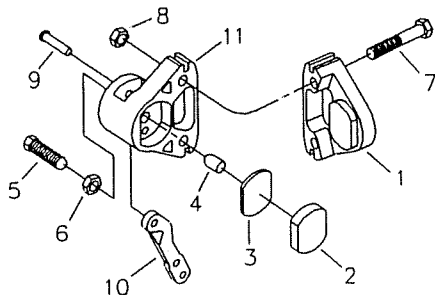

CALIPER BREAKDOWN

REF. NO	PART NO	DESCRIPTION
ASM	8197	Brake Caliper (incl. 1-11)
ASM	9810	Brake Pad Svc Kit (incl. 1-3)
1	*	Anvil w/Lining
2	*	Brake Lining
3	3928	Backing Plate
4	3930	Actuator Pin
5	3931	Adjuster Pin
6	3932	Nut, Jam
7	9158	Bolt, 3/8-16 x 2-1/4"
8	9085	Nut, 3/8-16 Toplock
ASM	6534	MB-1 Service Kit (incl. 9-11)
9	*	Groove Pin
10	*	Lever
11	*	Brake Housing