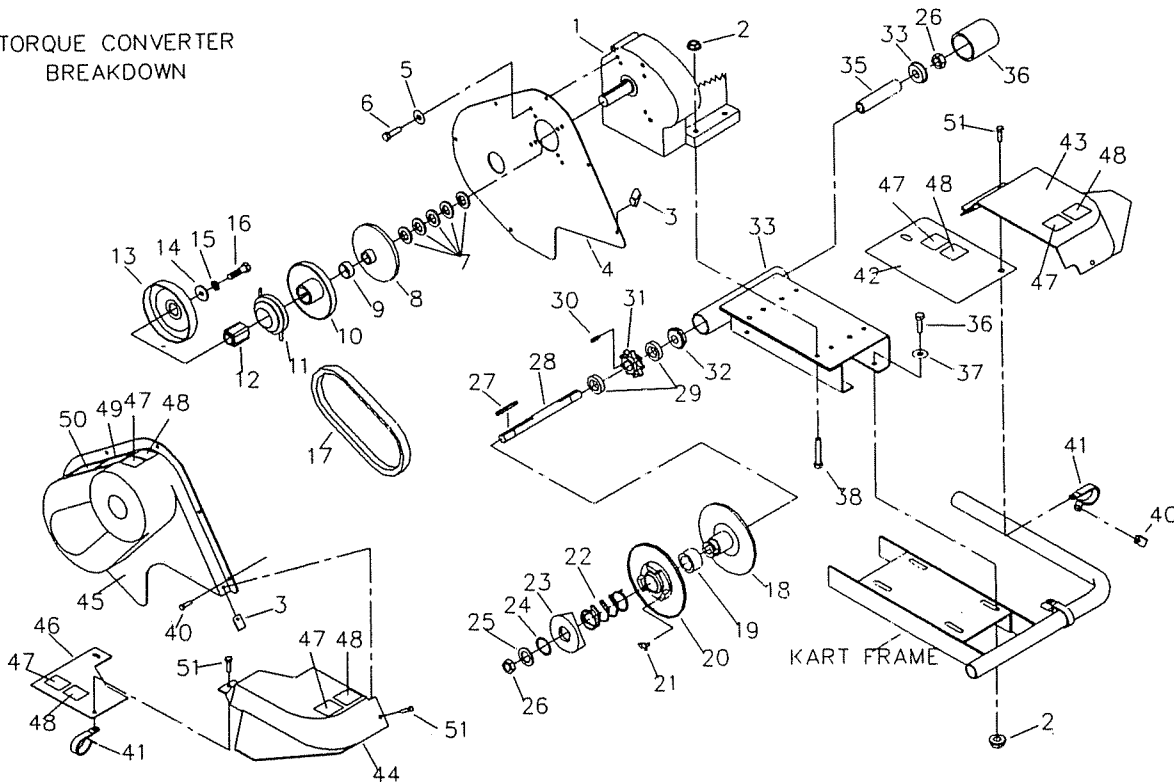

ASM = Assembly

NI = Not Illustrated

Lowboy Lights - 10758

CALIPER BREAKDOWN

REF. NO	PART NO	DESCRIPTION
ASM	8197	Brake Caliper (incl. 1-11)
ASM	9810	Brake Pad Svc Kit (incl. 1-3)
1	*	Anvil w/Lining
2	*	Brake Lining
3	3928	Backing Plate
4	3930	Actuator Pin
5	3931	Adjuster Pin
6	3932	Nut, Jam
7	9158	Bolt, 3/8-16 x 2-1/4"
8	9085	Nut, 3/8-16 Toplock
ASM	6534	MB-1 Service Kit (incl. 9-11)
9	*	Groove Pin
10	*	Lever
11	*	Brake Housing

TORQUE CONVERTER BREAKDOWN

REF. NO	PART NO	DESCRIPTION
1	10131	Engine, Tecumseh 6hp
2	1263	Nut, 5/16-18 Whiz Flange
3	2449	Nut, Tinnerman
4	8200	Cover Panel
5	9060	Washer, 5/16 Flat
6	9101	Bolt, 5/16-24 x 1/2"
7	1194	Washer, 3/4 Flat
SM	5957	Driver Pulley Asm (incl 8-13)
8	*	Stationary Sheave
9	200349	Bushing
10	*	Moveable Sheave
11	*	Shoe Assembly
12	*	Hub
13	*	Drum
14	1398	Washer, Flat
15	1124	Washer, 5/16 Split Lock
16	8204	Bolt, 5/16-24 x 2-1/4"
17	8192	Belt
SM	8191	Driven Pulley Asm (incl 18-24)
18	*	Stationary Sheave
19	*	Bushing
20	*	Moveable Sheave
21	6804	Button, Nylon