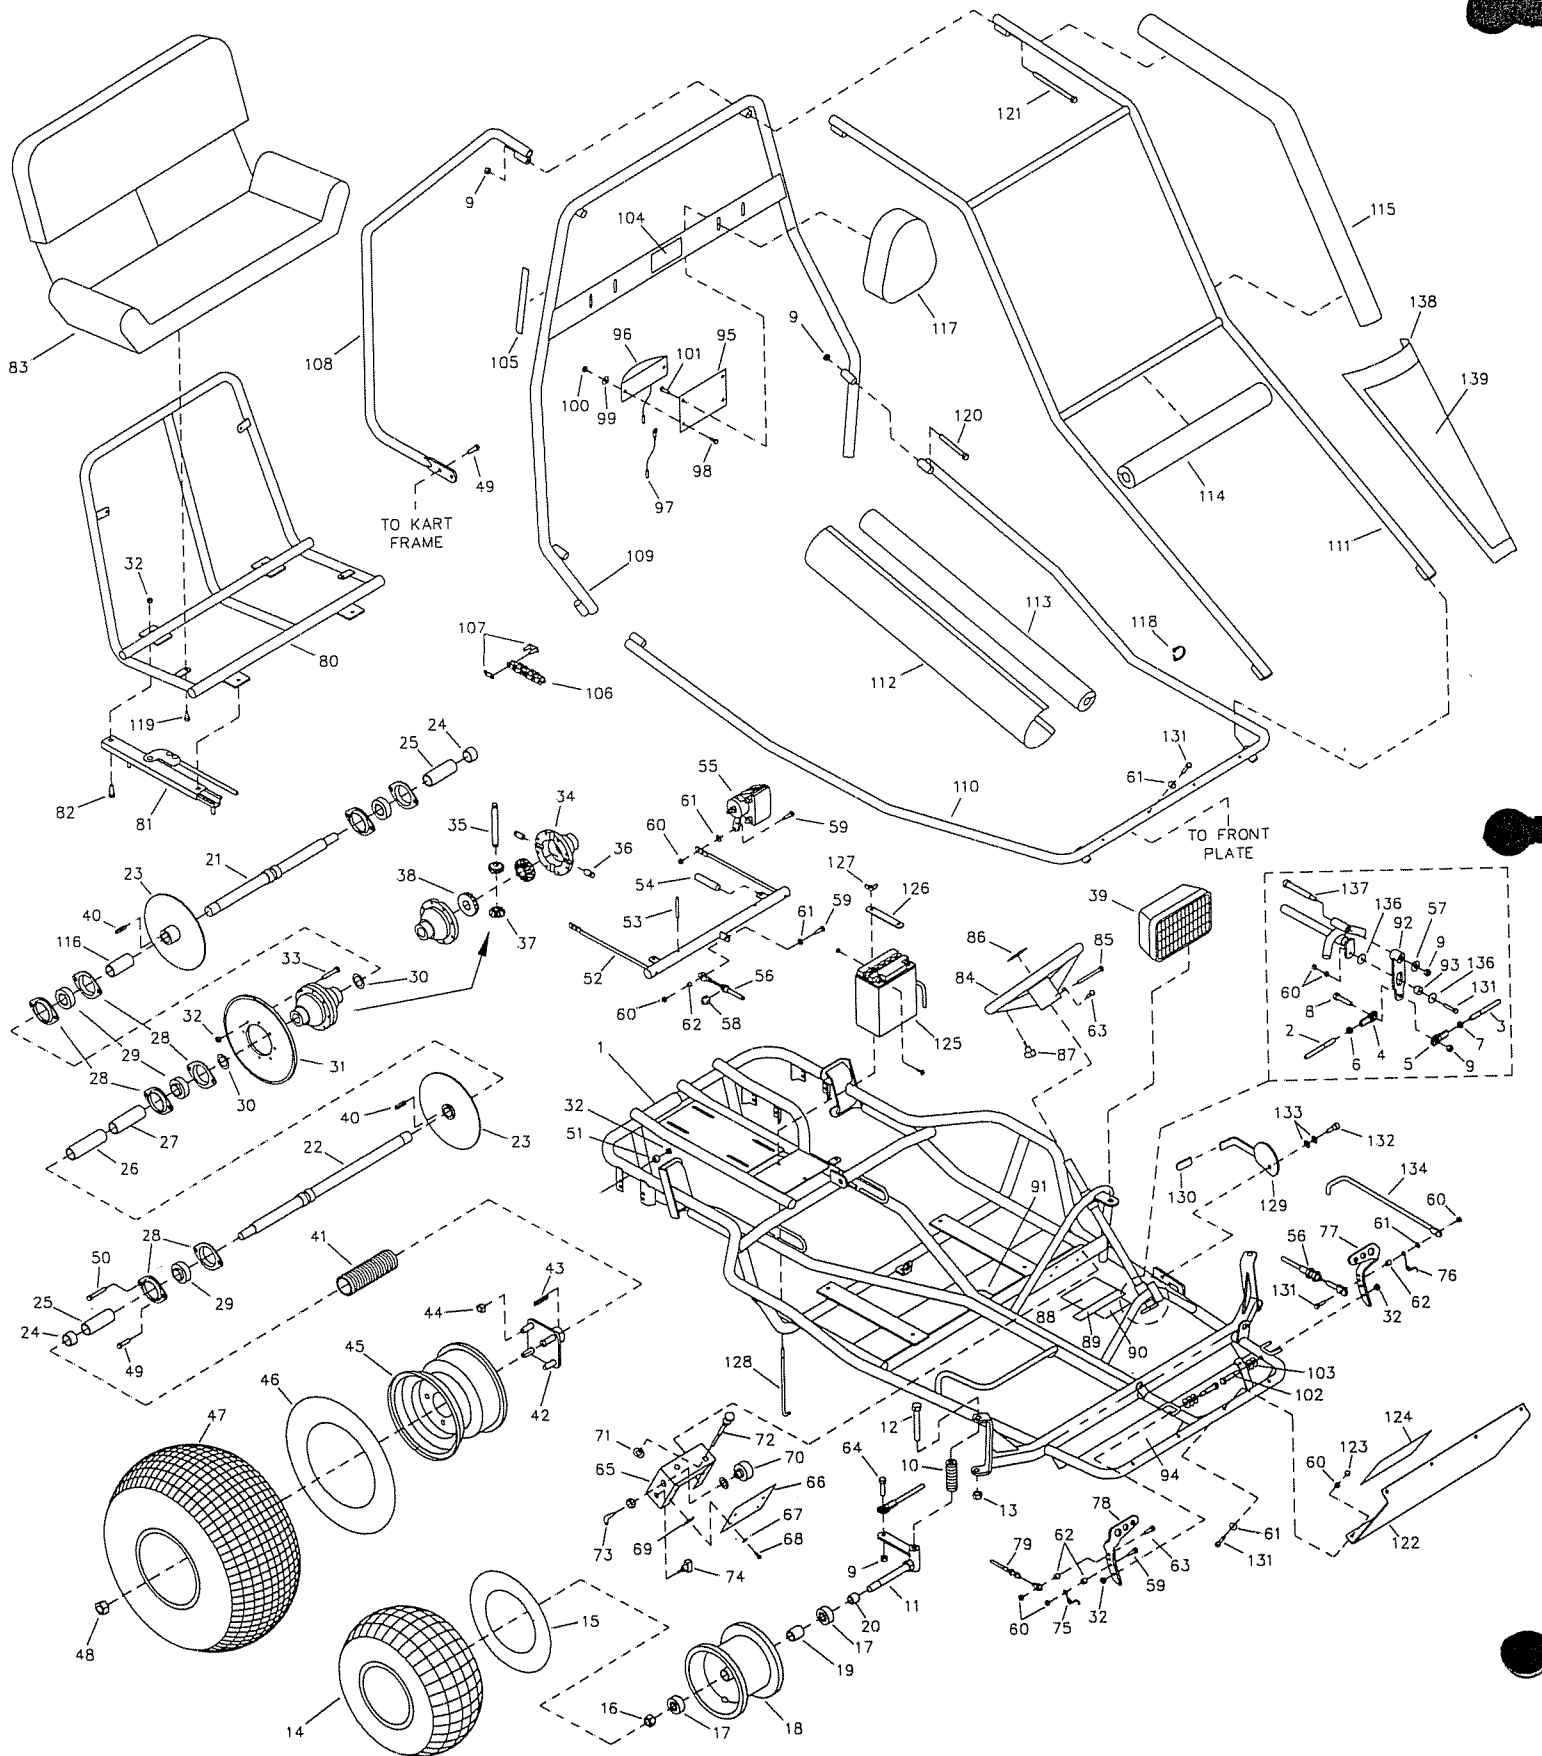

REPAIR PARTS - 810-01