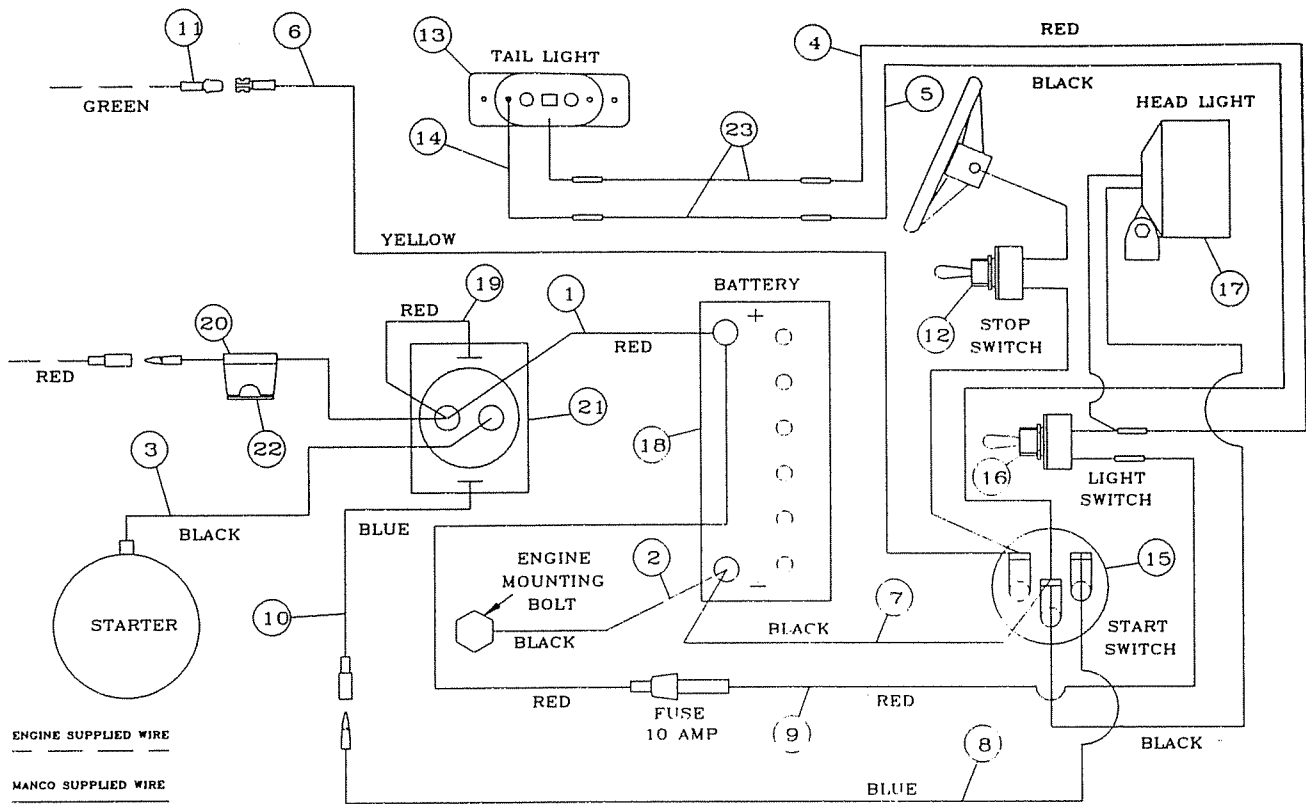

WIRING DIAGRAM

REF NO.	PART NO.	DESCRIPTION	REF NO.	PART NO.	DESCRIPTION
1	3611	Battery Cable, Red 9 in.	13	6508	Tail Light Assembly
2	3610	Battery Cable, Black 9 in.	14	6319	Wire, Taillight Ground
3	6516	Battery Cable, Black 9 in.	15	6344	Start Switch
ASM	9376P	Wiring Harness (incl. 4-9)	16	6391	Light Switch Assembly
4	9379	Wire, Taillight/Light Switch (Red)	17	6364	Headlight Assembly
5	9381	Wire, Taillight/Switch (Black)	NI	2964	Headlight Bulb
6	9383	Wire, Engine/Switch (Yellow)	18	3633	Battery
7	6386	Wire, Batt Gnd/Switch (Black)	19	2093	Solenoid Jumper Wire Assembly
8	9385	Wire, Solenoid/Switch (Blue)	20	8216	Fuse Assembly, 15 Amp
9	9377	Wire, Solenoid/Light Switch (Red)	21	2084	Solenoid
10	8281	Start Wire Adapter	22	8202	Fuse, 15 Amp
11	8108	1/4" Male Tab Terminal	23	8504	Extension Wire Assembly
NI	6505	Poly Loom 43"	NI	9389	Fuse, 10 Amp
NI	6897	Poly Loom 28"	NI	PX2304	Screw, 1/4 x 5/8 Self Tapping
NI	6763	Poly Loom "Tee"			
NI	6813	Poly Loom "Outlet"			
12	6394	Stop Switch Assembly			

NI = Not Illustrated
ASM = Assembly