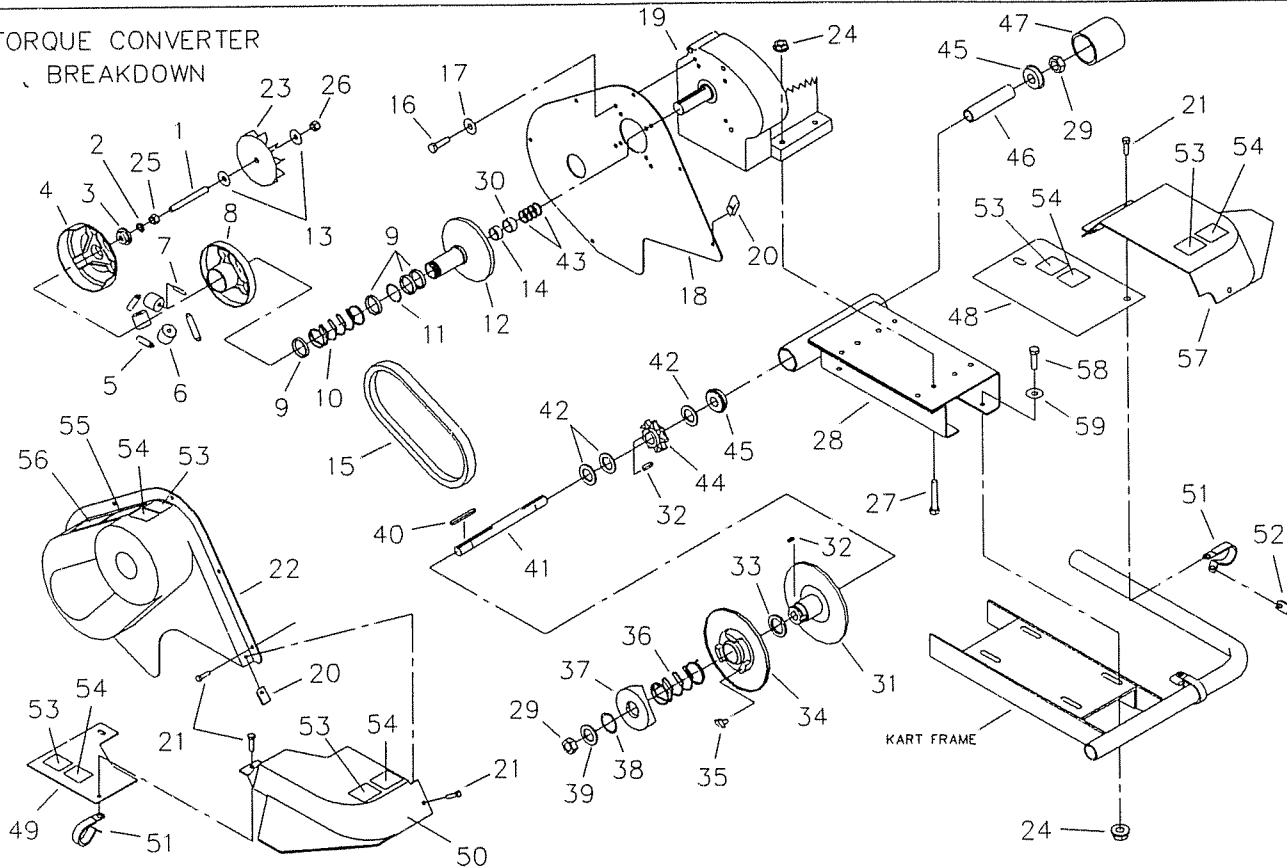

### CALIPER BREAKDOWN

REF. NO	PART NO	DESCRIPTION
ASM	8197	Brake Caliper (incl. 1-11)
ASM	9810	Brake Pad Svc Kit (incl. 1-3)
1	*	Anvil w/Lining
2	*	Brake Lining
3	3928	Backing Plate
4	3930	Actuator Pin
5	3931	Adjuster Pin
6	3932	Nut, Jam
7	9158	Bolt, 3/8-16 x 2-1/4"
8	9085	Nut, 3/8-16 Toplock
ASM	6534	MB-1 Service Kit (incl. 9-11)
9	*	Groove Pin
10	*	Lever
11	*	Brake Housing

### TORQUE CONVERTER BREAKDOWN

REF. NO	PART NO	DESCRIPTION
1	8689	Stud, 3/8-24 x 4-1/4"
2	1130	Washer, 3/8 Split Lock
3	2468	Washer, Pilot
ASM	2594	Driver Pulley Assembly (incl. REF. 4-12)
4	*	Cover and Drive Plate
5	2472	Extension Spring
6	2470	Cam Roller
7	2471	Spring Clip
8	*	Moveable Face and Hub
9	2474	Guide Bushing
10	2475	Compression Spring
11	*	Retaining Ring
12	*	Fixed Face and Post
13	9125	Washer, 3/8 Flat
14	1082	Spacer, 1" ID x 7/16
15	6814	Belt, Symmetrical
16	9101	Bolt, 5/16-24 x 3/4"
17	9060	Washer, 5/16 Plain
18	8745	Cover Panel
19	8189C	Engine, 10HP Tecumseh
20	2449	Nut, Tinnerman
21	9006	Bolt, 1/4-20 x 1/2" Whiz Flange
22	8739	Cover Assembly

REF. NO	PART NO	DESCRIPTION
23	8600	Impeller
24	1263	Nut, 5/16-18 Flange
25	2388	Nut, 3/8-24 Hex
26	9123	Nut, 3/8-24 Toplock Hex
27	9186	Bolt, 5/16-18 x 1-1/2"
28	8908	Chassis
29	9155	Nut, 5/8-11 Jam
30	4914	Spacer, 1" ID x 9/16
ASM	8664	Driven Pulley Assembly (incl. REF. 31-39)
31	*	Fixed Face and Post
32	1031	Key, 3/16sq x 1/2"
33	2483	Spacer
34	*	Moveable Face and Cam
35	2516	Button Insert
36	2480	Torsion Spring
37	*	Fixed Cam
38	2478	Thrust Washer
39	2477	Retaining Ring
40	3403	Key, 3/16sq x 2"
41	8854	Jackshaft, 13.69"
42	1119	Spacer, 5/8ID x 1/8"
43	3887	Spacer, 1" ID x 1/16
44	1125S	Sprocket, 9T #420