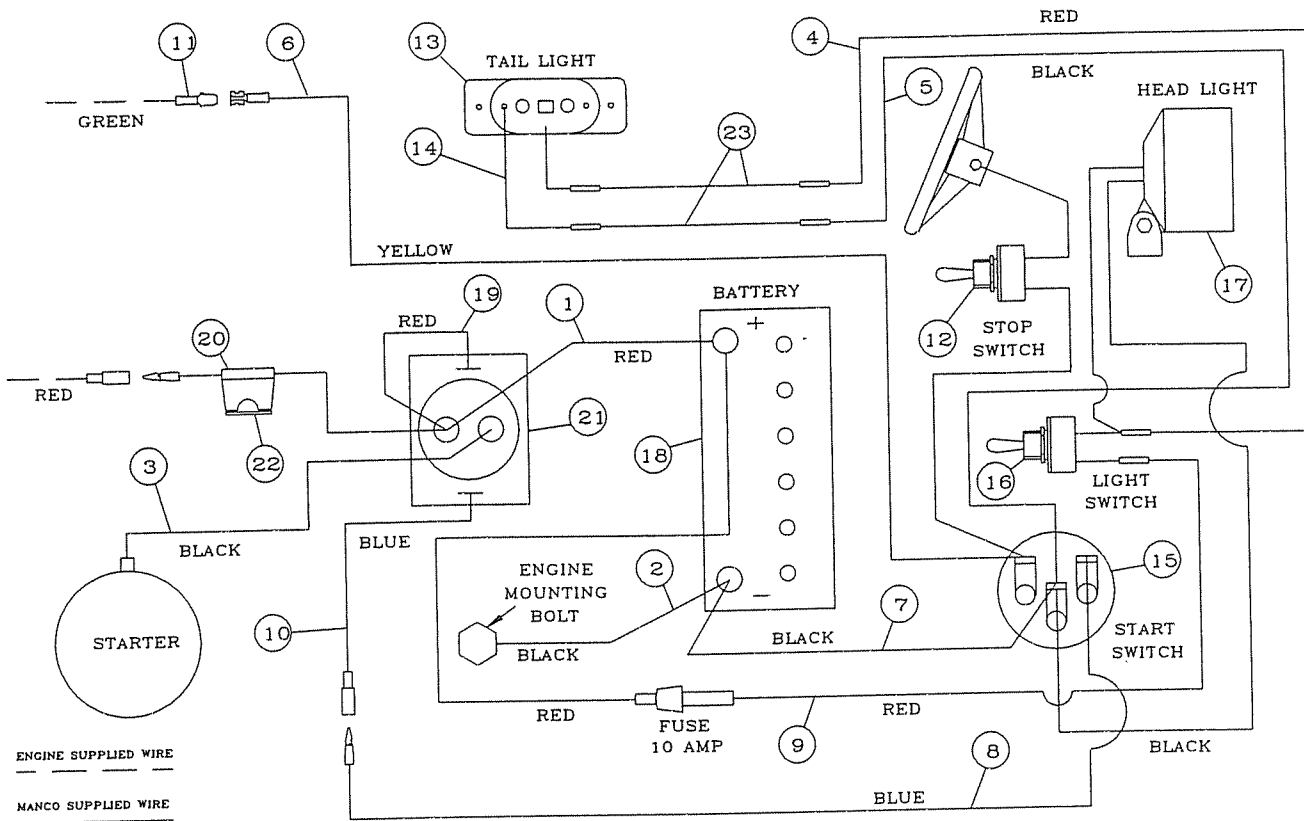

WIRING DIAGRAM

REF NO.	PART NO.	DESCRIPTION	REF NO.	PART NO.	DESCRIPTION
1	3611	Battery Cable, Red 9 in.	13	6508	Tail Light Assembly
2	3610	Battery Cable, Black 9 in.	14	6319	Wire, Taillight Ground
3	6516	Battery Cable, Black 9 in.	15	6344	Start Switch
ASM	9376P	Wiring Harness (incl. 4-9)	16	6391	Light Switch Assembly
4	9379	Wire, Taillight/Light Switch (Red)	17	6364	Headlight Assembly
5	9381	Wire, Taillight/Switch (Black)	NI	2964	Headlight Bulb
6	9383	Wire, Engine/Switch (Yellow)	18	3633	Battery
7	6386	Wire, Batt Gnd/Switch (Black)	19	2093	Solenoid Jumper Wire Assembly
8	9385	Wire, Solenoid/Switch (Blue)	20	8216	Fuse Assembly, 15 Amp
9	9377	Wire, Solenoid/Light Switch (Red)	21	2084	Solenoid
10	8281	Start Wire Adapter	22	8202	Fuse, 15 Amp
11	8108	1/4" Male Tab Terminal	23	8504	Extension Wire Assembly
NI	6505	Poly Loom 43"	NI	9389	Fuse, 10 Amp
NI	6897	Poly Loom 28"	NI	6304-2	Solenoid Bracket, Black
NI	6763	Poly Loom "Tee"			
NI	6813	Poly Loom "Outlet"			
12	6394	Stop Switch Assembly			

NI = Not Illustrated
ASM = Assembly