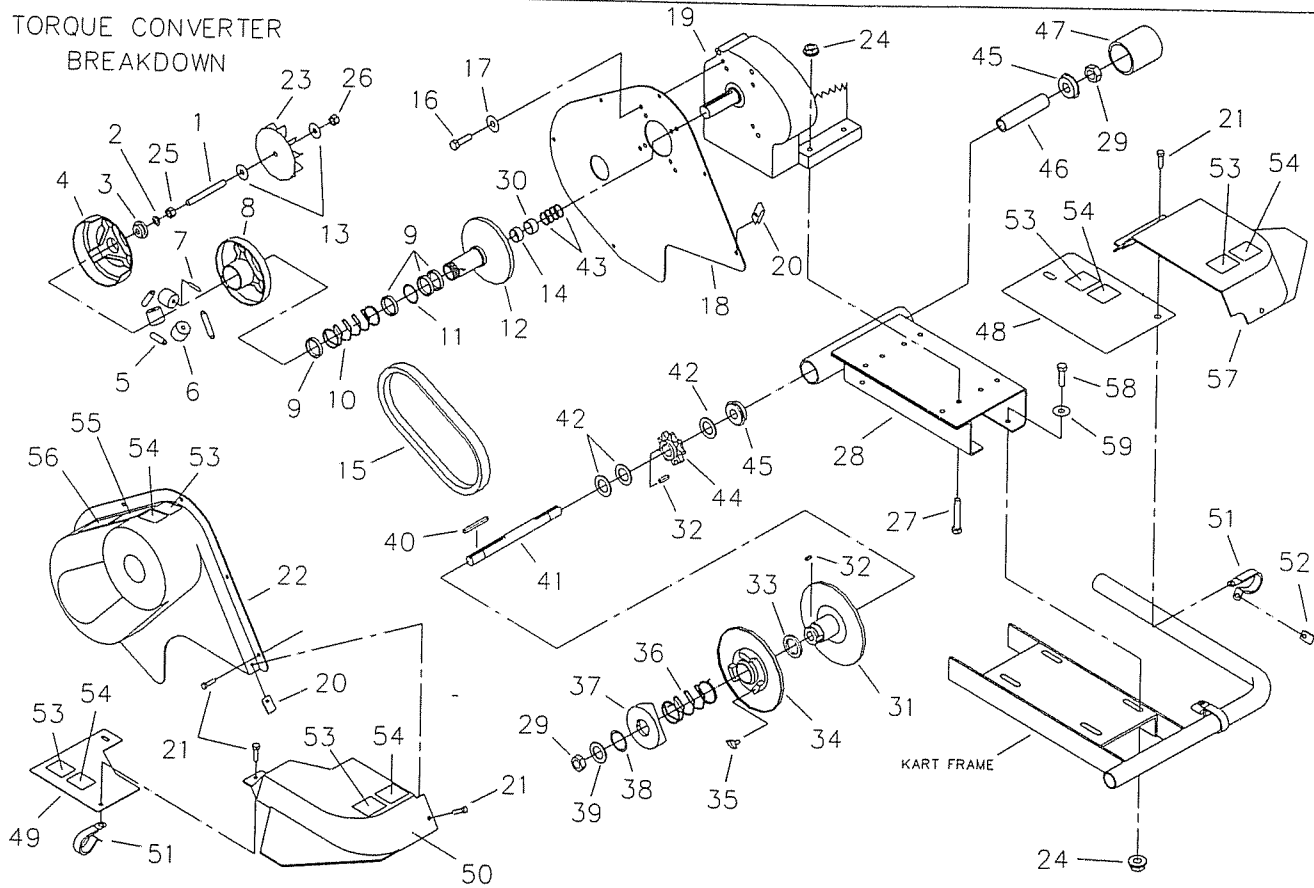

TORQUE CONVERTER BREAKDOWN

REF. NO	PART NO	DESCRIPTION
1	8689	Stud, 3/8-24 x 4-1/4"
2	1130	Washer, 3/8 Split Lock
3	2468	Washer, Pilot
ASM	2594	Driver Pulley Assembly (incl. REF. 4-12)
4	*	Cover and Drive Plate
5	2472	Extension Spring
6	2470	Cam Roller
7	2471	Spring Clip
8	*	Moveable Face and Hub
9	2474	Guide Bushing
10	2475	Compression Spring
11	*	Retaining Ring
12	*	Fixed Face and Post
13	9125	Washer, 3/8 Flat
14	1082	Spacer, 1" ID x 7/16
15	6814	Belt, Symmetrical
16	9101	Bolt, 5/16-24 x 3/4"
17	9060	Washer, 5/16 Plain
18	8745	Cover Panel
19	8189C	Engine, 10HP Tecumseh
20	2449	Nut, Tinnerman
21	9006	Bolt, 1/4-20 x 1/2" Whiz
22	8739	Cover Assembly

REF. NO	PART NO	DESCRIPTION
23	8600	Impeller
24	1263	Nut, 5/16-18 Flange
25	2388	Nut, 3/8-24 Hex
26	9123	Nut, 3/8-24 Toplock Hex
27	9186	Bolt, 5/16-18 x 1-1/2"
28	8908	Chassis
29	1466	Nut, 5/8-11 Flexlok Jam
30	4914	Spacer, 1" ID x 9/16
ASM	8664	Driven Pulley Assembly (incl. REF. 31-39)
31	*	Fixed Face and Post
32	1031	Key, 3/16sq x 1/2"
33	2483	Spacer
34	*	Moveable Face and Cam
35	2516	Button Insert
36	2480	Torsion Spring
37	*	Fixed Cam
38	2478	Thrust Washer
39	2477	Retaining Ring
40	3403	Key, 3/16sq x 2"
41	8854	Jackshaft, 13.69"
42	1119	Spacer, 5/8ID x 1/8"
43	3887	Spacer, 1" ID x 1/16
44	1125S	Sprocket, 9T #420

REF. NO	PART NO	DESCRIPTION
45	5090	Bearing
46	2430	Spanner
47	8194	Cap, Plastic
48	8443	Right Deck Cover
49	8924	Left Deck Cover
50	8923	Caliper Cover - Right
51	8266	Loop Clip
52	8227	Clip Nut
53	1049	Decal, Caution
54	4912	Decal, Warning: Guard
55	8138	Decal, Warning: Hair Entang.
56	6958	Decal, Tire Pressure
57	8441	Caliper Cover - Right
58	9176	Bolt, 5/16-18 x 1"
59	9030	Washer, 5/16 Int. Lock
NI	9677	Decal, Warning: Hot Surfaces
NI	9678	Decal, Warning: Eng. Exhaust
NI	5964	Decal, Oil Warning

* = Not Available Separately
ASM = Assembly   NI = Not Illustrated