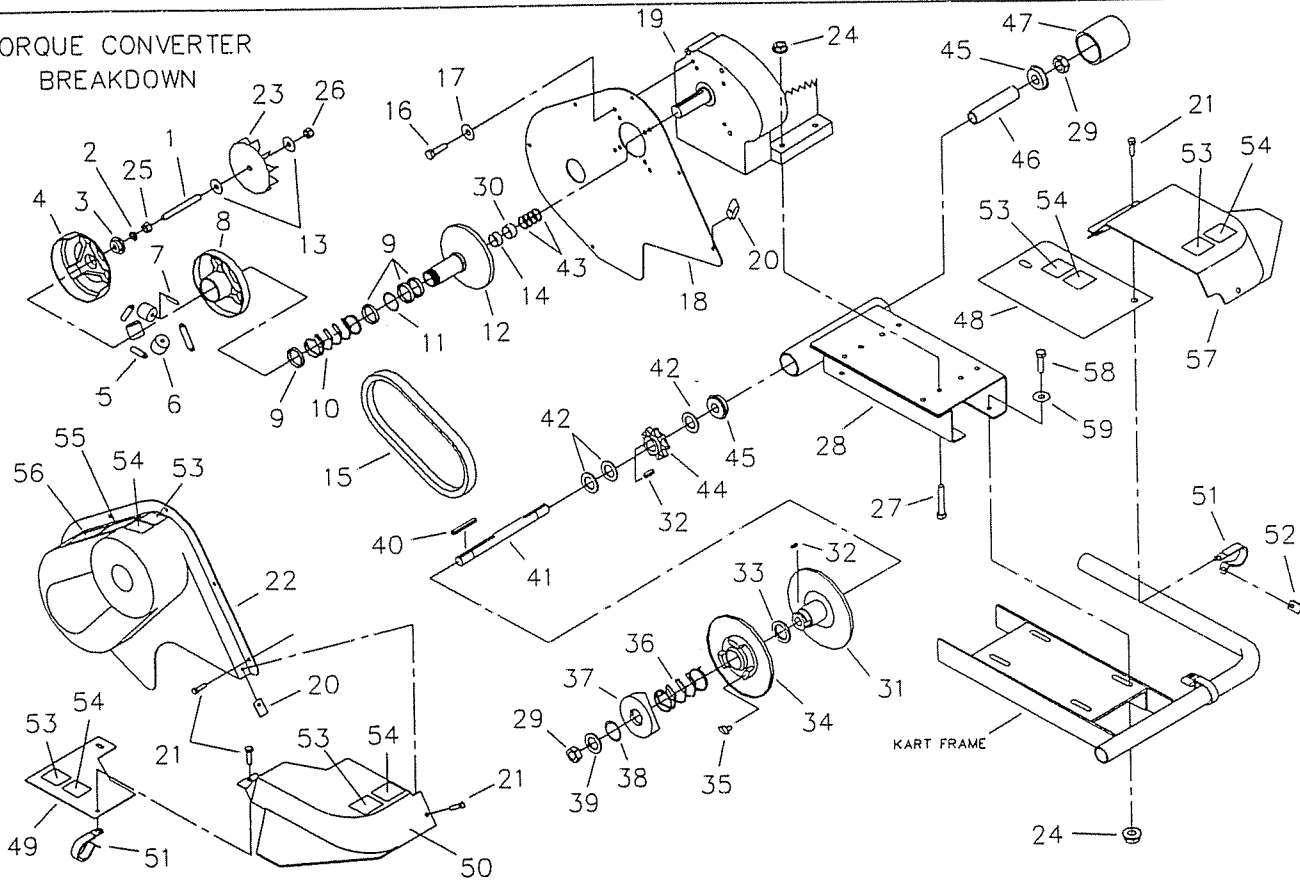

### CALIPER BREAKDOWN

REF. NO	PART NO	DESCRIPTION
ASM	8197	Brake Callper (incl. 1-11)
ASM	9810	Brake Pad Svc Kit (incl. 1-3)
1	*	Anvil w/Lining
2	*	Brake Lining
3	3928	Backing Plate
4	3930	Actuator Pin
5	3931	Adjuster Pin
6	3932	Nut, Jam
7	9158	Bolt, 3/8-16 x 2-1/4"
8	9085	Nut, 3/8-16 Toplock
ASM	6534	MB-1 Service Kit (incl. 9-11)
9	*	Groove Pin
10	*	Lever
11	*	Brake Housing

### TORQUE CONVERTER BREAKDOWN

REF. NO	PART NO	DESCRIPTION
1	8689	Stud, 3/8-24 x 4-1/4"
2	1130	Washer, 3/8 Split Lock
3	2468	Washer, Pilot
ASM	2594	Driver Pulley Assembly (incl. REF. 4-12)
4	*	Cover and Drive Plate
5	2472	Extension Spring
6	2470	Cam Roller
7	2471	Spring Clip
8	*	Moveable Face and Hub
9	2474	Guide Bushing
10	2475	Compression Spring
11	*	Retaining Ring
12	*	Fixed Face and Post
13	9125	Washer, 3/8 Flat
14	1082	Spacer, 1" ID x 7/16
15	6814	Belt, Symmetrical
16	9101	Bolt, 5/16-24 x 3/4"
17	9060	Washer, 5/16 Plain
18	8745	Cover Panel
19	10410	Engine, 10HP Tecumseh
20	2449	Nut, Tinnerman
21	9006	Bolt, 1/4-20 x 1/2" Whiz
22	8739	Cover Assembly

REF. NO	PART NO	DESCRIPTION
23	8600	Impeller
24	1263	Nut, 5/16-18 Flange
25	2388	Nut, 3/8-24 Hex
26	9123	Nut, 3/8-24 Toplock Hex
27	9186	Bolt, 5/16-18 x 1-1/2"
28	8908	Chassis
29	1466	Nut, 5/8-11 Flexlok Jam
30	4914	Spacer, 1" ID x 9/16
ASM	8664	Driven Pulley Assembly (incl. REF. 31-39)
31	*	Fixed Face and Post
32	1031	Key, 3/16sq x 1/2"
33	2483	Spacer
34	*	Moveable Face and Cam
35	2516	Button Insert
36	2480	Torsion Spring
37	*	Fixed Cam
38	2478	Thrust Washer
39	2477	Retaining Ring
40	3403	Key, 3/16sq x 2"
41	8854	Jackshaft, 13.69"
42	1119	Spacer, 5/8ID x 1/8"
43	3887	Spacer, 1" ID x 1/16
44	1125S	Sprocket, 9T #420