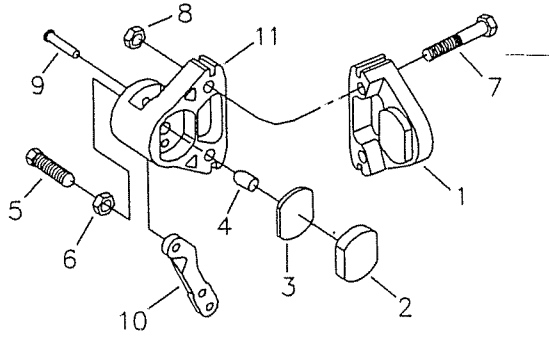

### CALIPER BREAKDOWN

REF. NO	PART NO	DESCRIPTION
ASM	8197	Brake Callper (incl. 1-11)
ASM	9810	Brake Pad Svc Kit (incl. 1-3)
1	*	Anvil w/Lining
2	*	Brake Lining
3	3928	Backing Plate
4	3930	Actuator Pin
5	3931	Adjuster Pin
6	3932	Nut, Jam
7	9158	Bolt, 3/8-16 x 2-1/4"
8	9085	Nut, 3/8-16 Toplock
ASM	6534	MB-1 Service Kit (incl. 9-11)
9	*	Groove Pin
10	*	Lever
11	*	Brake Housing

### TORQUE CONVERTER BREAKDOWN

REF. NO	PART NO	DESCRIPTION
1	8689	Stud, 3/8-24 x 4-1/4"
2	1130	Washer, 3/8 Split Lock
3	2468	Washer, Pilot
ASM	2594	Driver Pulley Assembly (incl. REF. 4-12)
4	*	Cover and Drive Plate
5	2472	Extension Spring
6	2470	Cam Roller
7	2471	Spring Clip
8	*	Moveable Face and Hub
9	2474	Guide Bushing
10	2475	Compression Spring
11	*	Retaining Ring
12	*	Fixed Face and Post
13	9125	Washer, 3/8 Flat
14	1082	Spacer, 1" ID x 7/16
15	6814	Belt, Symmetrical
16	9101	Bolt, 5/16-24 x 3/4"
17	9060	Washer, 5/16 Plain
18	8745	Cover Panel
19	10410	Engine, 10HP Tecumseh
20	2449	Nut, Tinnerman
21	9006	Bolt, 1/4-20 x 1/2" Whiz
22	8739	Cover Assembly

REF. NO	PART NO	DESCRIPTION
23	8600	Impeller
24	1263	Nut, 5/16-18 Flange
25	2388	Nut, 3/8-24 Hex
26	9123	Nut, 3/8-24 Toplock Hex
27	9186	Bolt, 5/16-18 x 1-1/2"
28	8908	Chassis
29	1466	Nut, 5/8-11 Flexlok Jam
30	4914	Spacer, 1" ID x 9/16
ASM	8664	Driven Pulley Assembly (incl. REF. 31-39)
31	*	Fixed Face and Post
32	1031	Key, 3/16sq x 1/2"
33	2483	Spacer
34	*	Moveable Face and Cam
35	2516	Button Insert
36	2480	Torsion Spring
37	*	Fixed Cam
38	2478	Thrust Washer
39	2477	Retaining Ring
40	3403	Key, 3/16sq x 2"
41	8854	Jackshaft, 13.69"
42	1119	Spacer, 5/8ID x 1/8"
43	3887	Spacer, 1" ID x 1/16
44	1125S	Sprocket, 9T #420