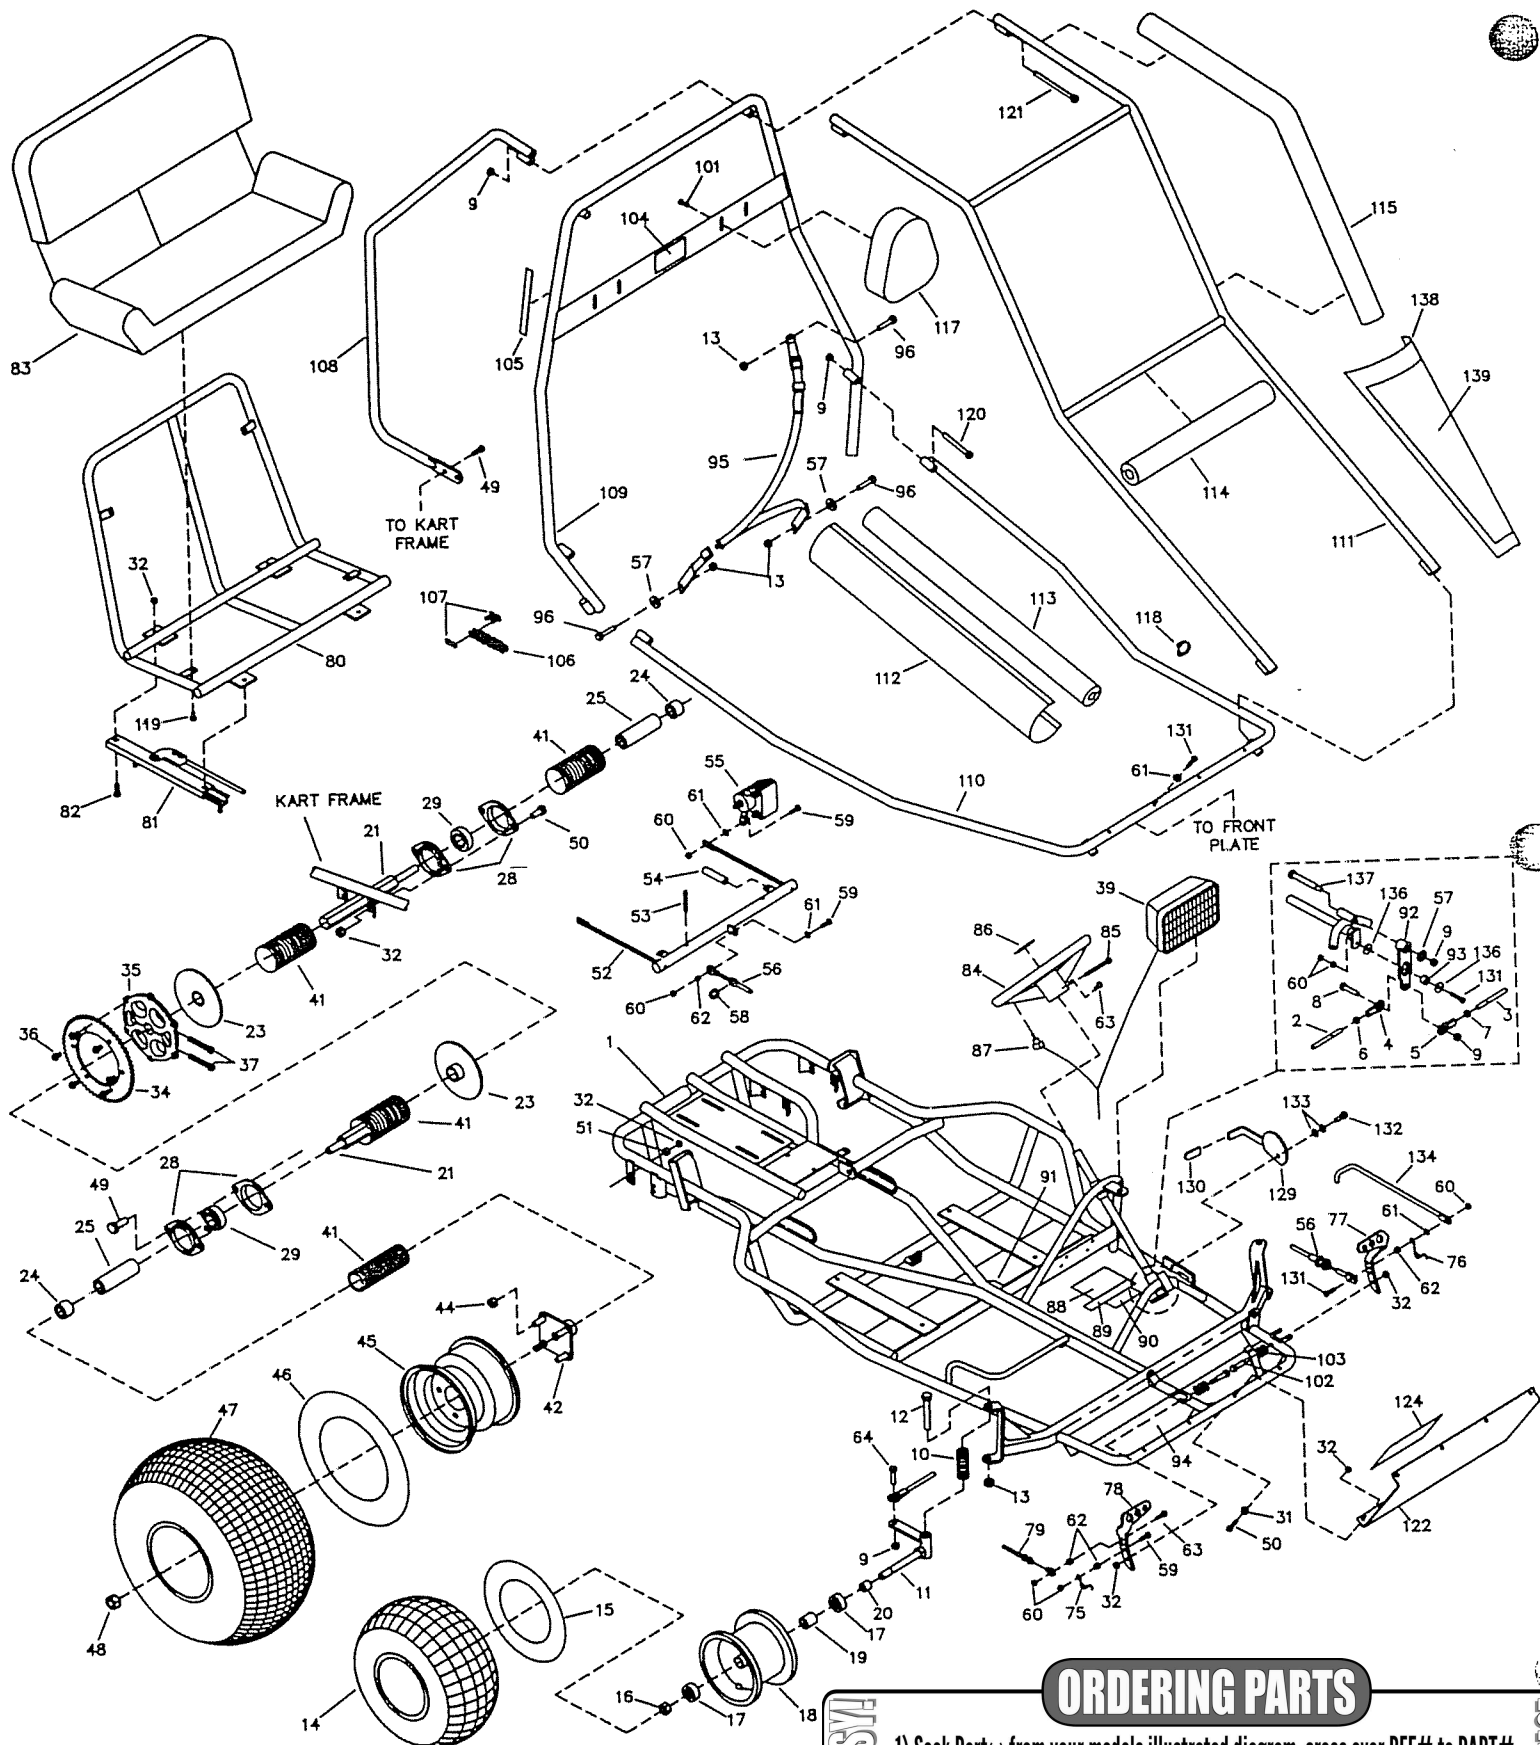

ORDERING PARTS

1) Seek Part(s) from your models illustrated diagram, cross over REF# to PART#
2) Type PART# into sites [Search Box] at GoKartsRus.com TIP: - RIGHT CLICK LINK, SELECT OPEN IN NEW TAB
3) Add all needed parts to Shopping Cart | Complete "Checkout" | ✓ Done!

If a part does not come up in a Site Search, please [Contact Us](#) (include part# in email)

FAST & EASY!

LOWEST PRICES!