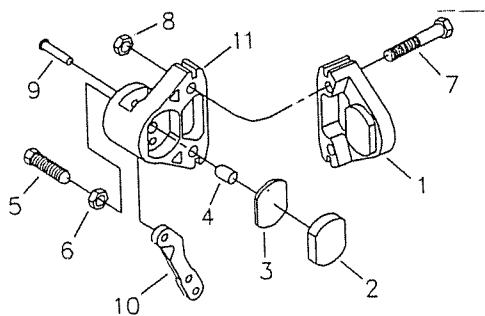

If a part does not come up in a Site Search, please [Contact Us](#) (include part# in email)

FAST & EASY!

LOWEST PRICES!

CALIPER BREAKDOWN

REF. NO	PART NO	DESCRIPTION
ASM	8197	Brake Caliper (incl. 1-11)
ASM	9810	Brake Pad Svc Kit (incl. 1-3)
1	*	Anvil w/Lining
2	*	Brake Lining
3	3928	Backing Plate
4	3930	Actuator Pin
5	3931	Adjuster Pin
6	3932	Nut, Jam
7	9158	Bolt, 3/8-16 x 2-1/4"
8	9085	Nut, 3/8-16 Toplock
ASM	6534	MB-1 Service Kit (incl. 9-11)
9	*	Groove Pin
10	*	Lever
11	*	Brake Housing

TORQUE CONVERTER BREAKDOWN

REF. NO	PART NO	DESCRIPTION
1	8689	Stud, 3/8-24 x 4-1/4"
2	1130	Washer, 3/8 Split Lock
3	2468	Washer, Pilot
ASM	2594	Driver Pulley Assembly (incl. REF. 4-12)
4	*	Cover and Drive Plate
5	2472	Extension Spring
6	2470	Cam Roller
7	2471	Spring Clip
8	*	Moveable Face and Hub
9	2474	Guide Bushing
10	2475	Compression Spring
11	*	Retaining Ring
12	*	Fixed Face and Post
13	9125	Washer, 3/8 Flat
14	1082	Spacer, 1" ID x 7/16
15	6814	Belt, Symmetrical
16	9101	Bolt, 5/16-24 x 3/4"
17	9060	Washer, 5/16 Plain
18	8745	Cover Panel
19	10421	Engine, 12HP Tecumseh
20	2449	Nut, Tinnerman
21	9006	Bolt, 1/4-20 x 1/2" Whiz
22	8739	Cover Assembly