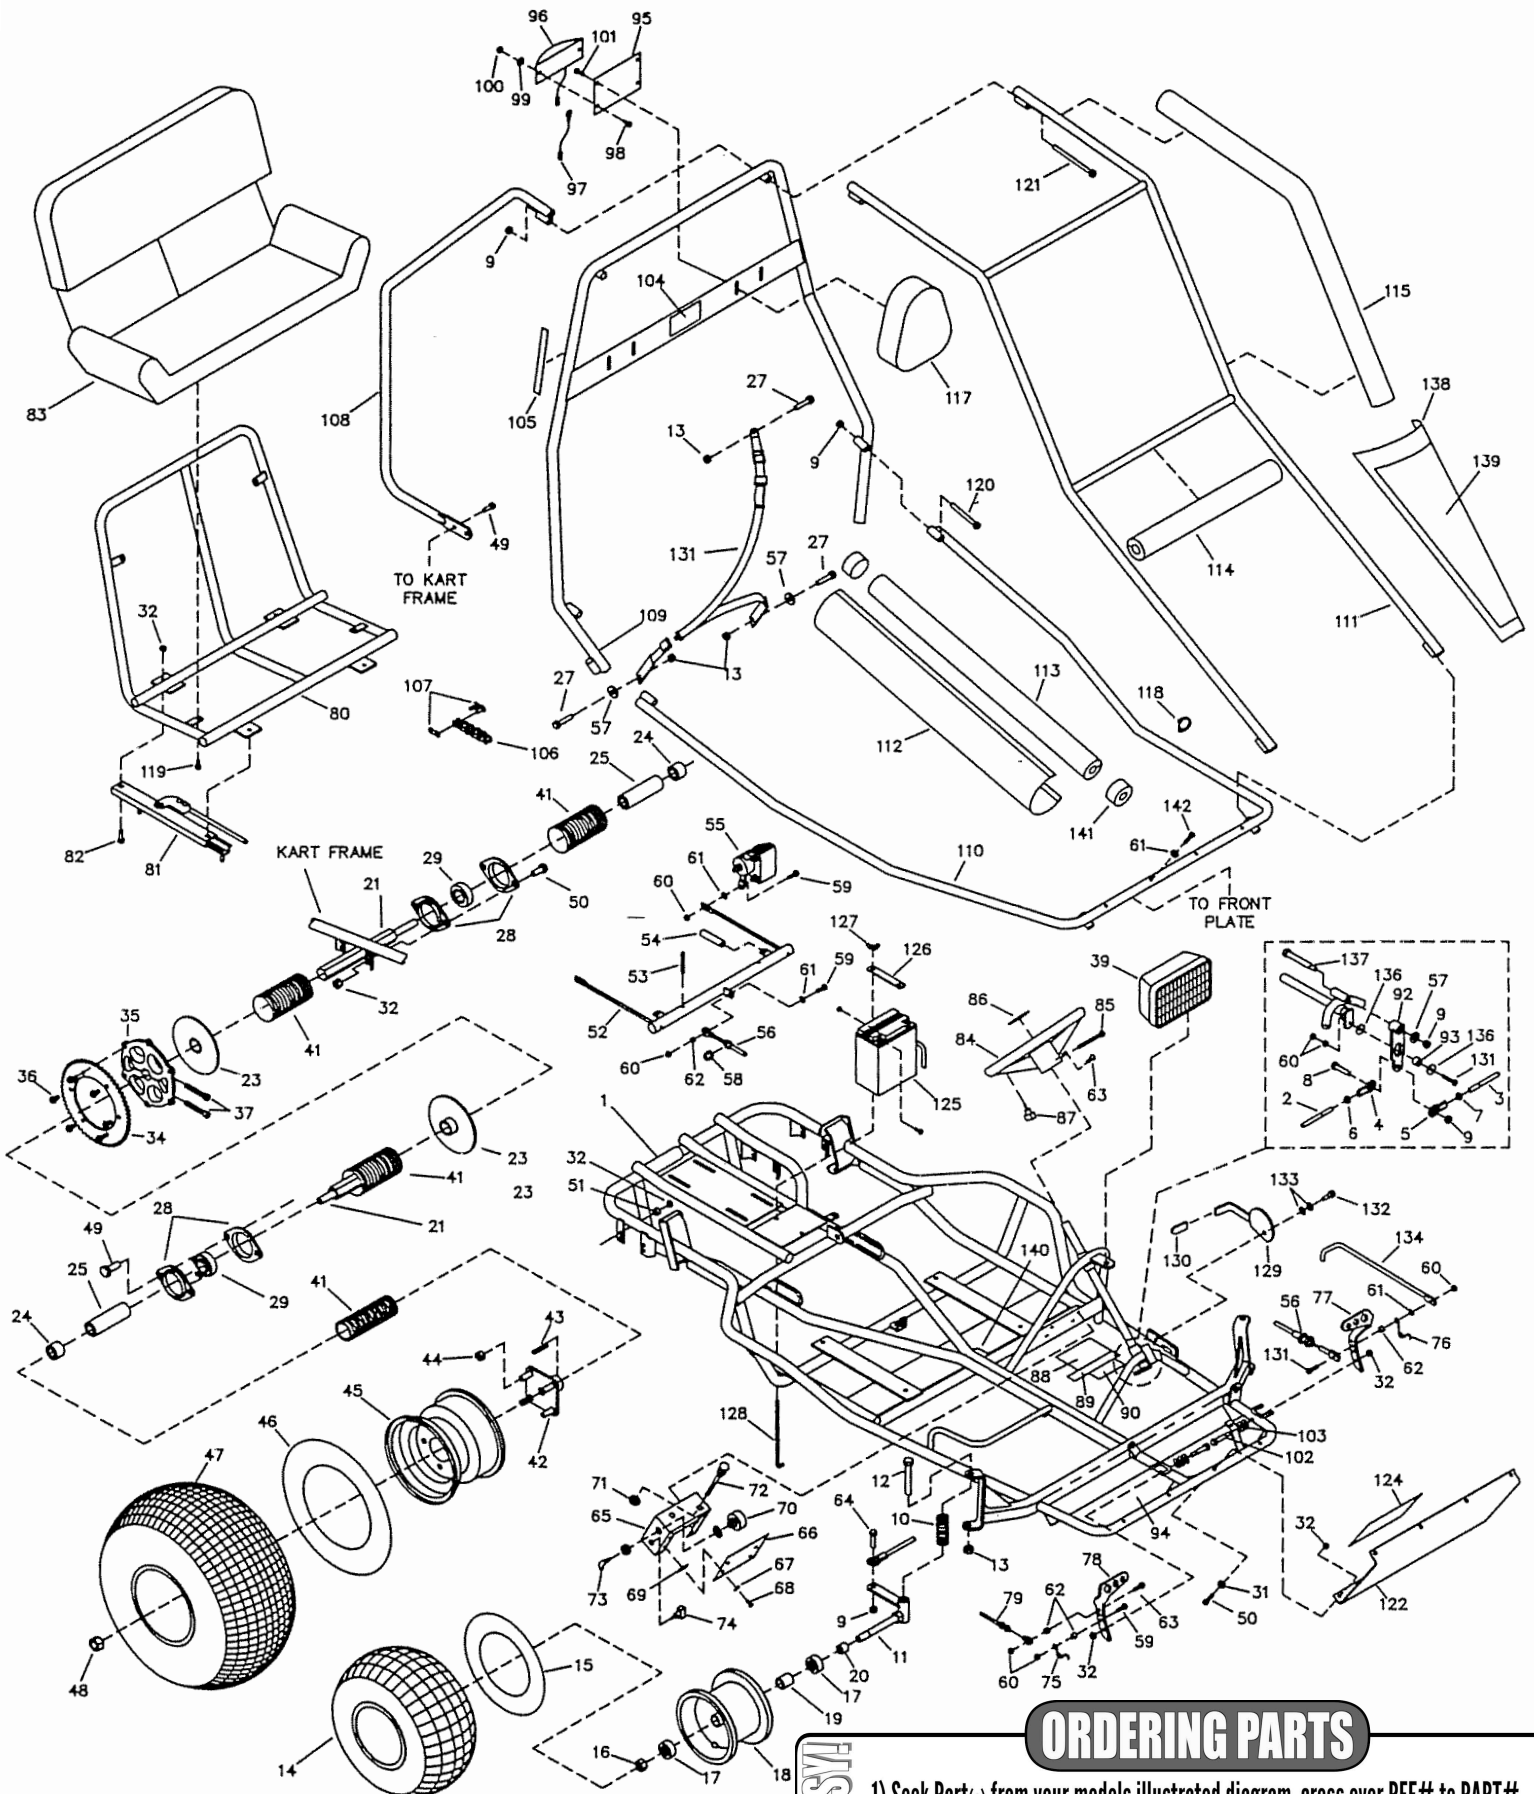

ORDERING PARTS

1) Seek Part(s) from your models illustrated diagram, cross over REF# to PART#
2) Type PART# into sites [Search Box] at GoKartsRus.com TIP! - RIGHT CLICK LINK, SELECT OPEN IN NEW TAB
3) Add all needed parts to Shopping Cart | Complete "Checkout" | ✓Done!

If a part does not come up in a Site Search, please [Contact Us](#) (include part# in email)

FAST & EASY!

LOWEST PRICES!