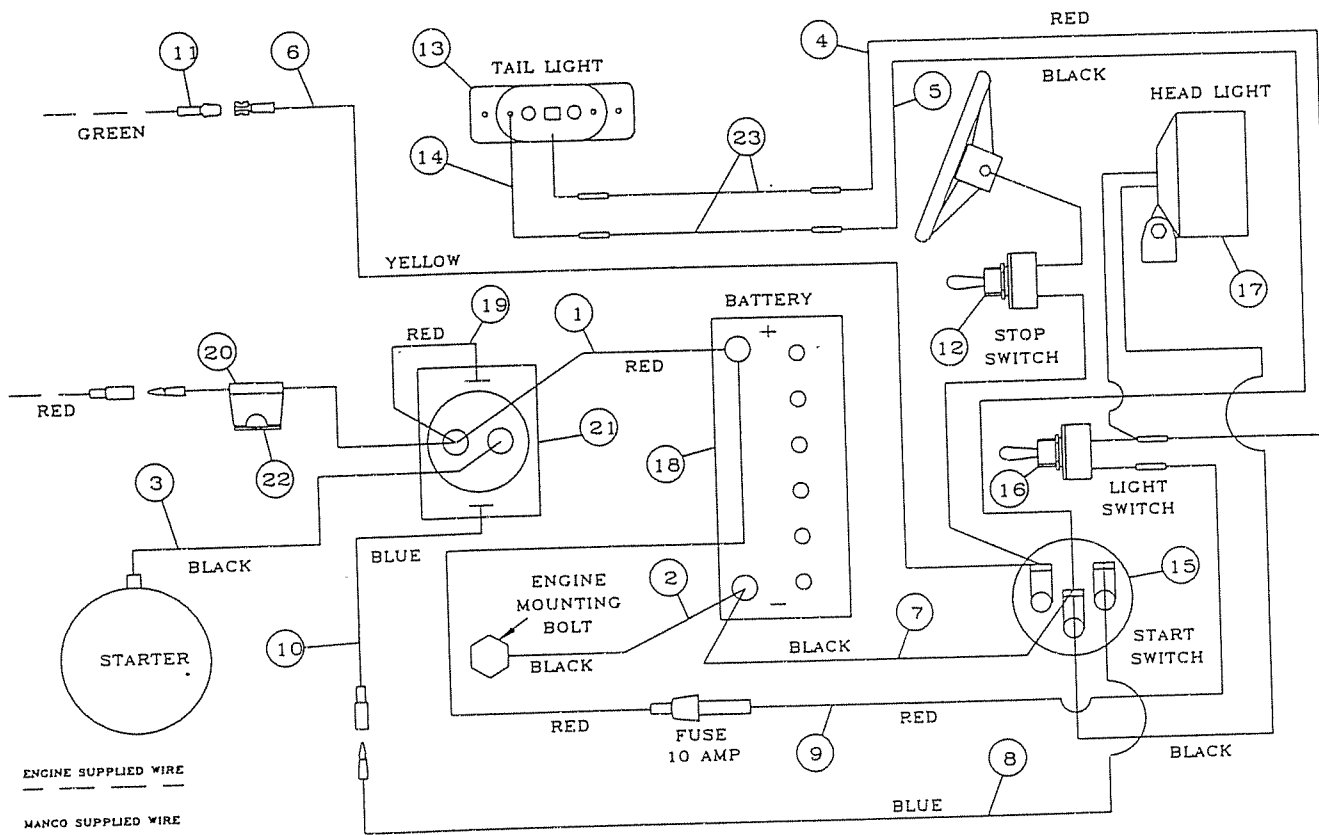

WIRING DIAGRAM

REF NO.	PART NO.	DESCRIPTION
1	3611	Battery Cable, Red 9 in.
2	3610	Battery Cable, Black 9 in.
3	6516	Battery Cable, Black 9 in.
ASM	9376P	Wiring Harness (incl. 4-9)
4	9379	Wire, Taillight/Light Switch (Red)
5	9381	Wire, Taillight/Switch (Black)
6	9383	Wire, Engine/Switch (Yellow)
7	6386	Wire, Batt Gnd/Switch (Black)
8	9385	Wire, Solenoid/Switch (Blue)
9	9377	Wire, Solenoid/Light Switch (Red)
10	8281	Start Wire Adapter
11	8108	1/4" Male Tab Terminal
NI	6505	Poly Loom 43"
NI	6897	Poly Loom 28"
NI	6763	Poly Loom "Tee"
NI	6813	Poly Loom "Outlet"
12	6394	Stop Switch Assembly

REF NO.	PART NO.	DESCRIPTION
13	6508	Tail Light Assembly
14	6319	Wire, Taillight Ground
15	6344	Start Switch
16	6391	Light Switch Assembly
17	6364	Headlight Assembly
NI	2964	Headlight Bulb
18	3633	Battery
19	2093	Solenoid Jumper Wire Assembly
20	8216	Fuse Assembly, 15 Amp
21	2084	Solenoid
22	8202	Fuse, 15 Amp
23	8504	Extension Wire Assembly
NI	9389	Fuse, 10 Amp
NI	6304-2	Solenoid Bracket, Black

NI = Not Illustrated
ASM = Assembly