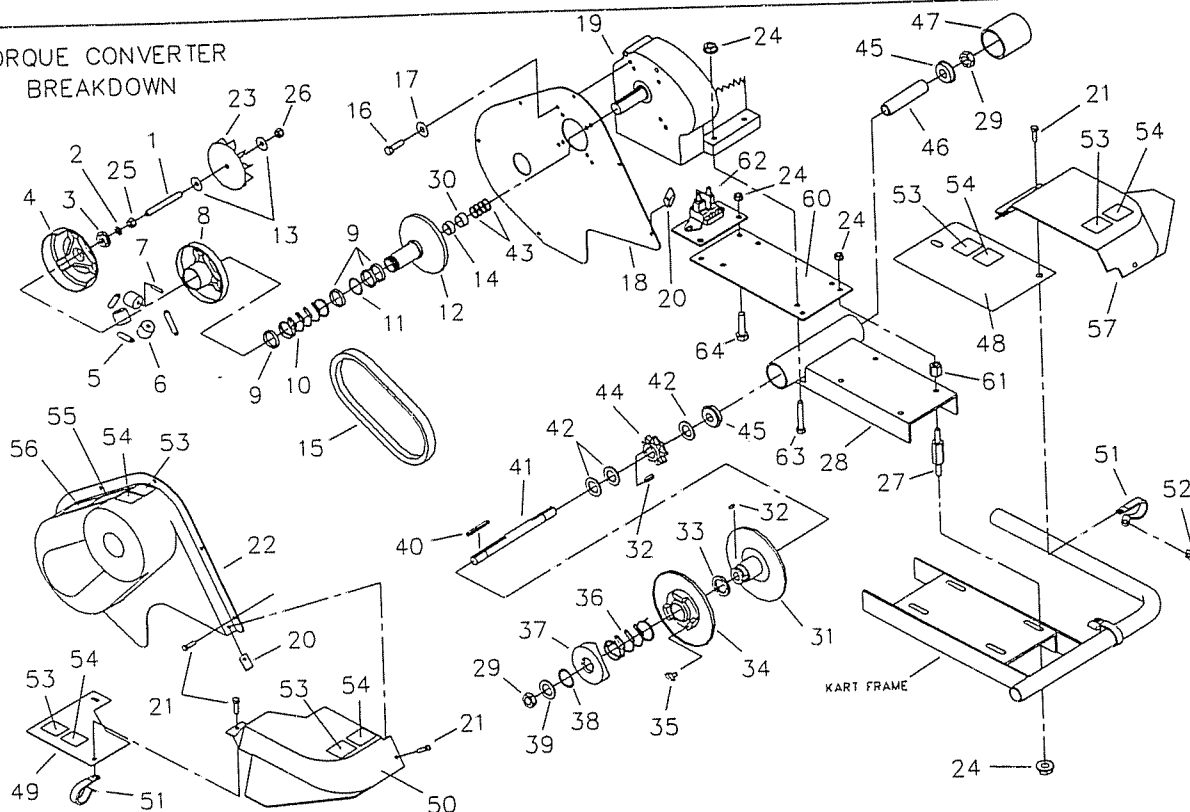

If a part does not come up in a Site Search, please [Contact Us](#) (include part# in email)

FAST & EASY!

LOWEST PRICES!

CALIPER BREAKDOWN

REF. NO	PART NO	DESCRIPTION
ASM	8197	Brake Caliper (incl. 1-11)
ASM	9810	Brake Pad Svc Kit (incl. 1-3)
1	*	Anvil w/Lining
2	*	Brake Lining
3	3928	Backing Plate
4	3930	Actuator Pin
5	3931	Adjuster Pin
6	3932	Nut, Jam
7	9158	Bolt, 3/8-16 x 2-1/4"
8	9085	Nut, 3/8-16 Toplock
ASM	6534	MB-1 Service Kit (incl. 9-11)
9	*	Groove Pin
10	*	Lever
11	*	Brake Housing

TORQUE CONVERTER BREAKDOWN

REF. NO	PART NO	DESCRIPTION
1	8689	Stud, 3/8-24 x 4-1/4"
2	1130	Washer, 3/8 Split Lock
3	2468	Washer, Pilot
ASM	2594	Driver Pulley Assembly (incl. REF. 4-12)
4	*	Cover and Drive Plate
5	2472	Extension Spring
6	2470	Cam Roller
7	2471	Spring Clip
8	*	Moveable Face and Hub
9	2474	Guide Bushing
10	2475	Compression Spring
11	*	Retaining Ring
12	*	Fixed Face and Post
13	9125	Washer, 3/8 Flat
14	1082	Spacer, 1" ID x 7/16
15	6814	Belt, Symmetrical
16	9101	Bolt, 5/16-24 x 3/4"
17	9060	Washer, 5/16 Plain
18	8745	Cover Panel
19	10421	Engine, 12HP Tecumseh
20	2449	Nut, Tinnerman
21	9006	Bolt, 1/4-20 x 1/2" Whiz
22	8739	Cover Assembly

REF. NO	PART NO	DESCRIPTION
23	8600	Impeller
24	1263	Nut, 5/16-18 Flange
25	2388	Nut, 3/8-24 Hex
26	9123	Nut, 3/8-24 Toplock Hex
27	9186	Bolt, 5/16-18 x 1-1/2"
28	8908	Chassis
29	1466	Nut, 5/8-11 Flexlok Jam
30	4914	Spacer, 1" ID x 9/16
ASM	8664	Driven Pulley Assembly (incl. REF. 31-39)
31	*	Fixed Face and Post
32	1031	Key, 3/16sq x 1/2"
33	2483	Spacer
34	*	Moveable Face and Cam
35	2516	Button Insert
36	2480	Torsion Spring
37	*	Fixed Cam
38	2478	Thrust Washer
39	2477	Retaining Ring
40	3403	Key, 3/16sq x 2"
41	8854	Jackshaft, 13.69"
42	1119	Spacer, 5/8ID x 1/8"
43	3887	Spacer, 1" ID x 1/16
44	1125S	Sprocket, 9T #420