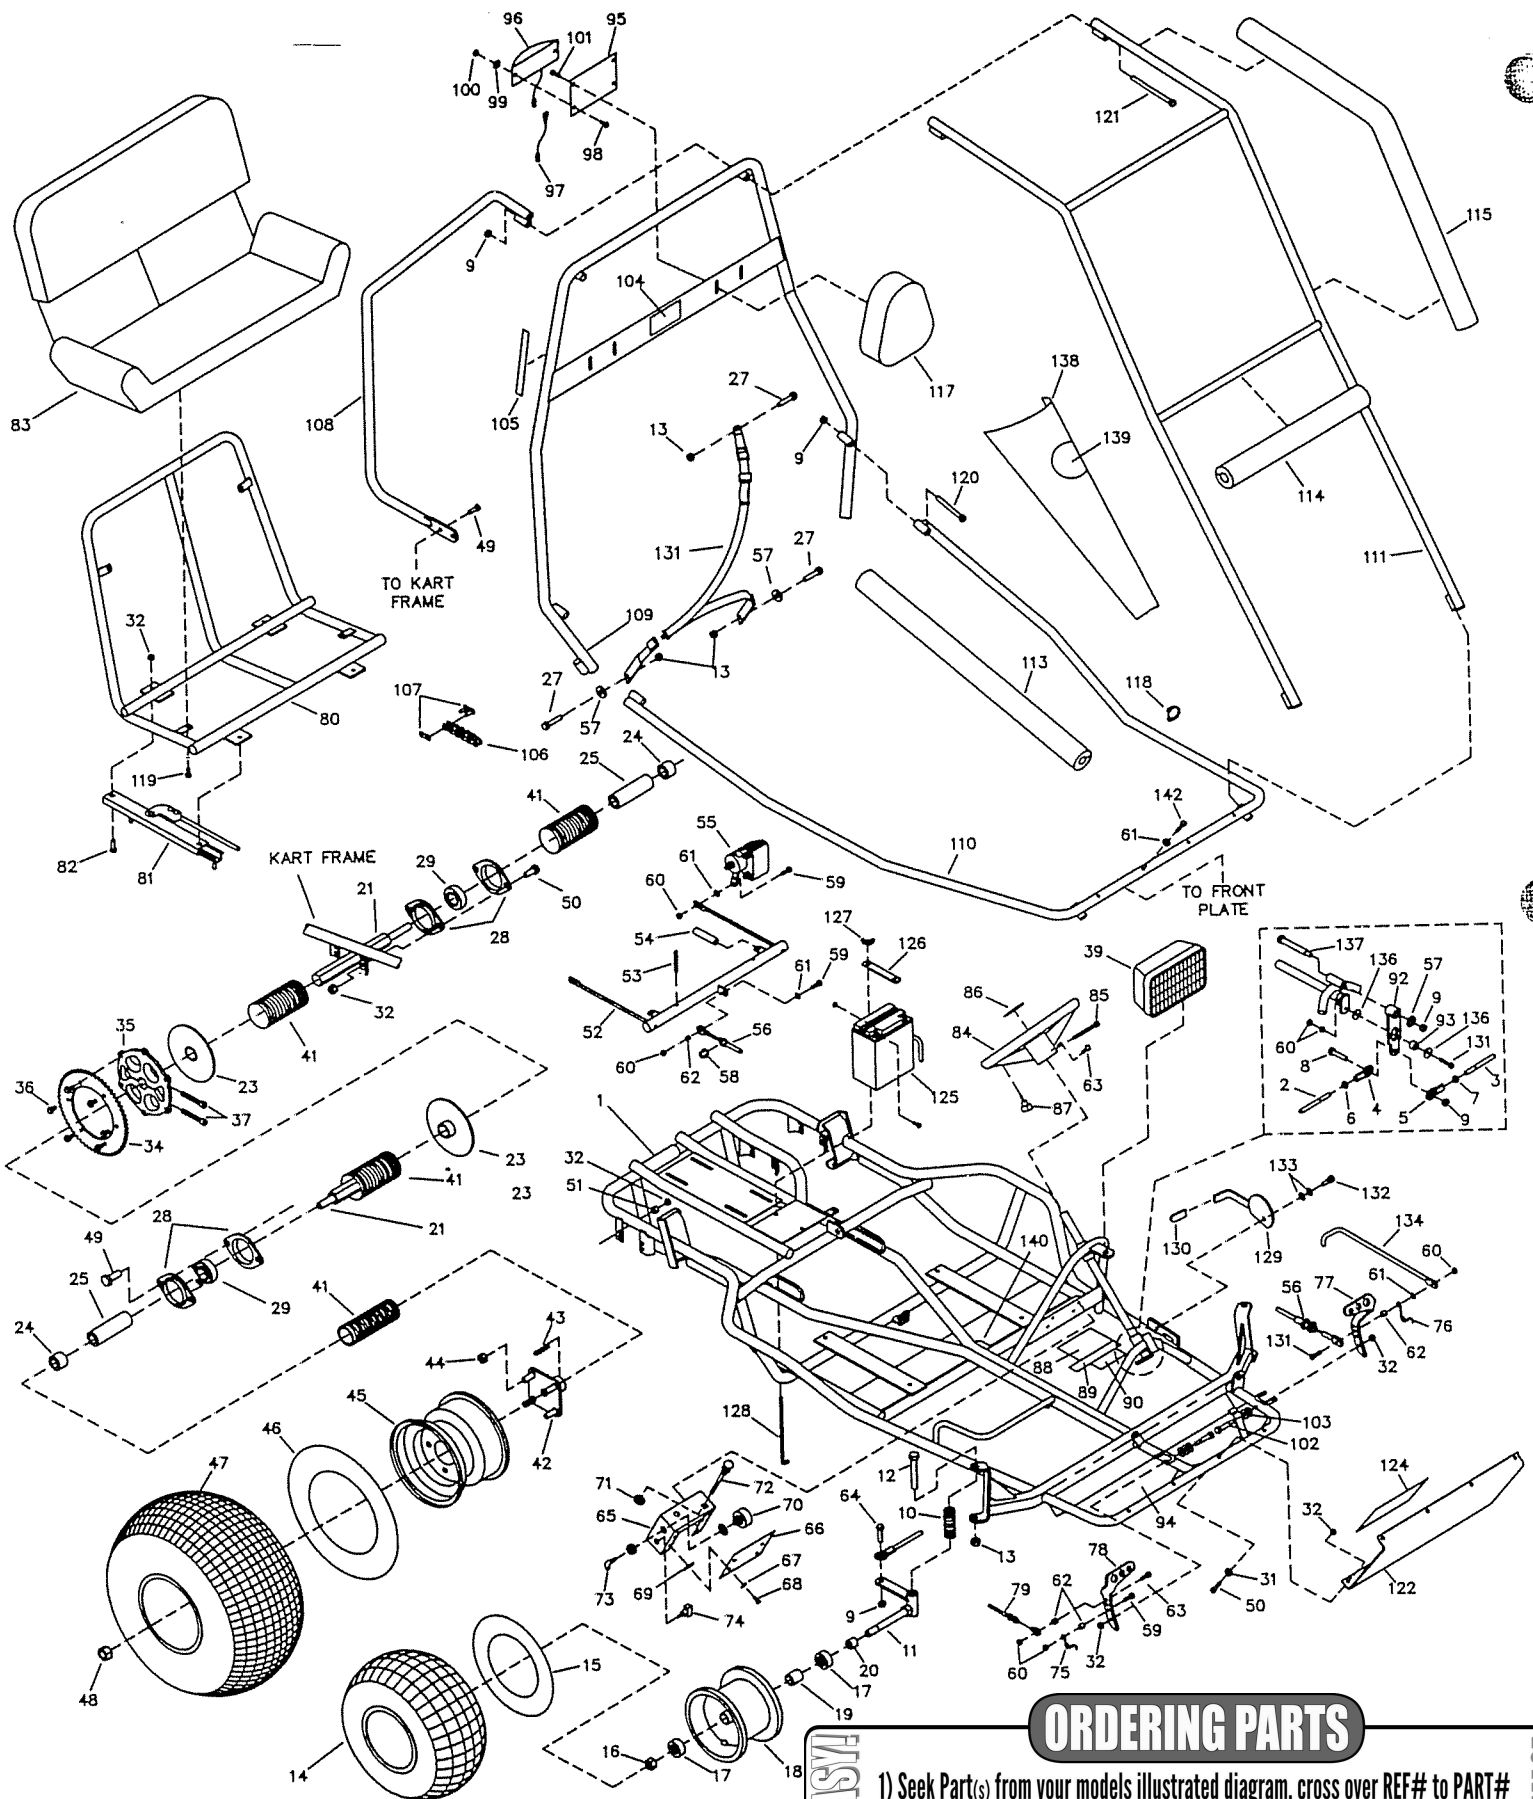

## REPAIR PARTS - 812-50

REF. NO.	PART NO.	DESCRIPTION	REF. NO.	PART NO.	DESCRIPTION
1	8675-20	Frame - Yellow	72	8118	Choke Cable
2	8341	Tie Rod, 23 inch	73	2290	Ignition Key
3	3224	Tie Rod, 8-3/4 inch	74	6391	Light Switch Assembly
4	1414	Rod End - RH	75	9503	Spring, Right Wound
5	1415	Rod End - LH	76	9502	Spring, Left Wound
6	9092	Nut, 3/8-24 RH Jam	77	1436	Brake Pedal
7	9094	Nut, 3/8-24 LH Jam	78	6309	Throttle Pedal, Trimmed
8	9145	Bolt, 3/8-16 x 1-3/4"	79	9345	Throttle Cable
9	9085	Nut, 3/8-16 Toplock	80	8688-2	Seat Frame Weldment
10	8448	Compression Spring	81	6722	Seat Slide Pair
11	2457	Spindle, Right	82	2264	Bolt, 5/16-18 x 3/4"
NI	2458	Spindle, Left	83	8692	Seat Back/Bottom
12	8453	Bolt, 1/2-13 x 6-1/2"	84	6038	Steering Wheel
13	1012	Nut, 1/2-13 Toplock	85	9080	Bolt, 1/4-20 x 2-3/4"
14	4915	Tire, 145/70 x 6 Knobby	86	1689	Decal, Steering Wheel
15	3802	Inner Tube, 6"	87	6394	Stop Switch Assembly
16	1046	Nut, 5/8-11 Toplock	88	4504	Decal, Yellow Warning
17	5090	Bearing, 5/8 ID	89	8153	Decal, Age Restriction
18	9309FP	Wheel Assembly, Front (incl. 14-19)	90	8399	Decal, Seat Belt Warning
19	5950	Spanner, 5/8 ID x 2-1/8"	91	1848	Bolt, 1/4-20 x 1-1/4"
20	5157	Spacer, 5/8 ID x 3/4"	92	9834-2	Steering Crank Weldment
21	10455	Axle Weldment	93	9873	Cam Follower Bearing
22	---	---	94	1441	Decal, Front Floor Pan
23	6314H	Brake Rotor	95	6305-2	Tail Light Bracket
24	4914	Spacer, 1" ID x 9/16"	96	6508	Tail Light Assembly
25	8462	Spacer, 1" ID x 2-3/4"	97	6319	Tail Light Ground Wire
26	8373	Seat Belt, Shoulder / Lap	98	9106	Bolt, #10-32 x 1/2"
27	9188	Bolt, 1/2-13 x 1-1/2"	99	6039	Washer, #10 Internal Lock
28	6617	Bearing Flange	100	6193	Nut, #10-32 Acorn
29	3941H	Bearing, 1" ID	101	5839	Bolt, 1/4-20 x 3/4" Flanged Whiz
30	---	---	102	1447	Pedal Bolt
31	9060	Washer, 5/16" Flat	103	9091	Washer, 3/8 Flat
32	1189	Nut, 5/16-18 Toplock	104	8138	Decal, Warning: Long Hair
33	9186	Bolt, 5/16-18 x 1-1/2 GR5	105	6540	Decal, Warning: Wear Helmet
ASM	6420H	Sprocket Asm. (incl. 34-37)	106	9343	Chain, 420 x 71 Links plus Master Link
34	6282	Sprocket 420P 54T	107	2037	Master Link, 420 Chain
35	6280H	Sprocket Hub	108	8702-2	Rear Bar
36	9006	Bolt, 1/4-20 x 1/2" Whiz Flange	109	8700-2	Center Bar
37	6701	Bolt, 5/16-18 x 1-1/4" SHCS	110	8699-2	Front Bar
38	---	---	111	10472	Overhead Bar
39	10572	Headlight Assembly	112	---	---
40	---	---	113	10425B	Foam, 30" Black
41	K808-02	Axle Guard Kit	114	8728B	Foam, 19-1/2" Black
42	1557H	Wheel Hub w/Studs	115	8725B	Foam, 37" Black
43	---	---	116	8463	Spacer, 1" ID x 2.625"
44	1428	Nut, 1/2-13 Cone Wheel	117	6320	Headrest
ASM	1412	Wheel Asm, Rear (incl. 45-47)	118	8730	Plastic Hose Clamp, 1-1/4" ID
45	1451	Wheel Rim, 8"	119	1876	Bolt, 1/4-20 x 5/8" Flanged Whiz
46	1430	Inner Tube, 8" (Repair Part Only)	120	2386	Bolt, 3/8-16 x 3-1/2"
47	1452	Tire, 22 x 11 - 8 Tubeless	121	6452	Bolt, 3/8-16 x 5"
48	9162	Nut, 3/4-10 Toplock	122	10490-2	Front Plate
49	9176	Bolt, 5/16-18 x 1"	123	---	---
50	6573	Bolt, 5/16-18 x 1-3/4"	124	5405	Decal, Front Plate
51	9674	Spacer, 3/8 ID x 3/8"	125	3633	Battery
52	8331-2	Brake Link Weldment	126	9642-2	Battery Clamp Bar
53	9455	Spring Pin	127	9468	Nut, #10-32 Nylock Wing
54	9780	Extension Spring	128	9430	Battery Hold Down Rod
55	8197	Brake Caliper, Left	129	8673-2	Parking Brake Handle
NI	8444	Brake Caliper, Right	130	4900	Brake Handle Cover
56	8640	Brake Cable	131	1849	Bolt, 1/4-20 x 1-1/2"
57	9022	Washer, 1/2 Flat	132	9172	Bolt, 3/8 x 1/4 Shoulder
58	9174	E-Ring	133	6441	Washer, 3/8 ID Spring
59	1847	Bolt, 1/4-20 x 1"	134	8672	Parking Brake Rod
60	9057	Nut, 1/4-20 Toplock	135	6440	Nut, 5/16-18 Jam
61	1854	Washer, No. 14 Flat	136	9872	Washer, 1/4 Flat
62	1389	Bushing, 1/4" ID x 5/16	137	9871	Shoulder Bolt, 1/2 x 3
63	9160	Bolt, 1/4-20 x 7/8"	138	2257	Fairing
64	9146	Bolt, 3/8-16 x 1-1/2"	139	5446	Decal, Fairing
65	6296-2	Control Box	140	8676	Grommet
66	9528-2	Cover Plate	141	---	---
67	6039	Washer, #10 Internal Lock	142	1865	Bolt, 1/4-20 x 1-3/4"
68	6046	Bolt, #10-24 x 1/2"	NI	9247R4	Assembly Instructions
69	5135	Nut, #10 Tinnerman	NI	6477	Dingo Operator's Manual
70	6344	Start Switch w/Key	NI	10735	Tecumseh Engine Manual
71	1469	Washer, Choke Cable	ASM = Assembly		NI = Not Illustrated