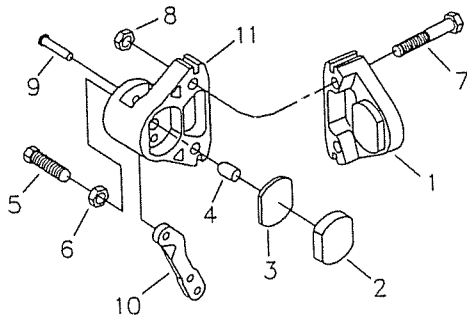

### CALIPER BREAKDOWN

REF. NO	PART NO	DESCRIPTION
ASM	8197	Brake Caliper (incl. 1-11)
ASM	9810	Brake Pad Svc Kit (incl. 1-3)
1	*	Anvil w/Lining
2	*	Brake Lining
3	3928	Backing Plate
4	3930	Actuator Pin
5	3931	Adjuster Pin
6	3932	Nut, Jam
7	9158	Bolt, 3/8-16 x 2-1/4"
8	9085	Nut, 3/8-16 Toplock
ASM	6534	MB-1 Service Kit (incl. 9-11)
9	*	Groove Pin
10	*	Lever
11	*	Brake Housing