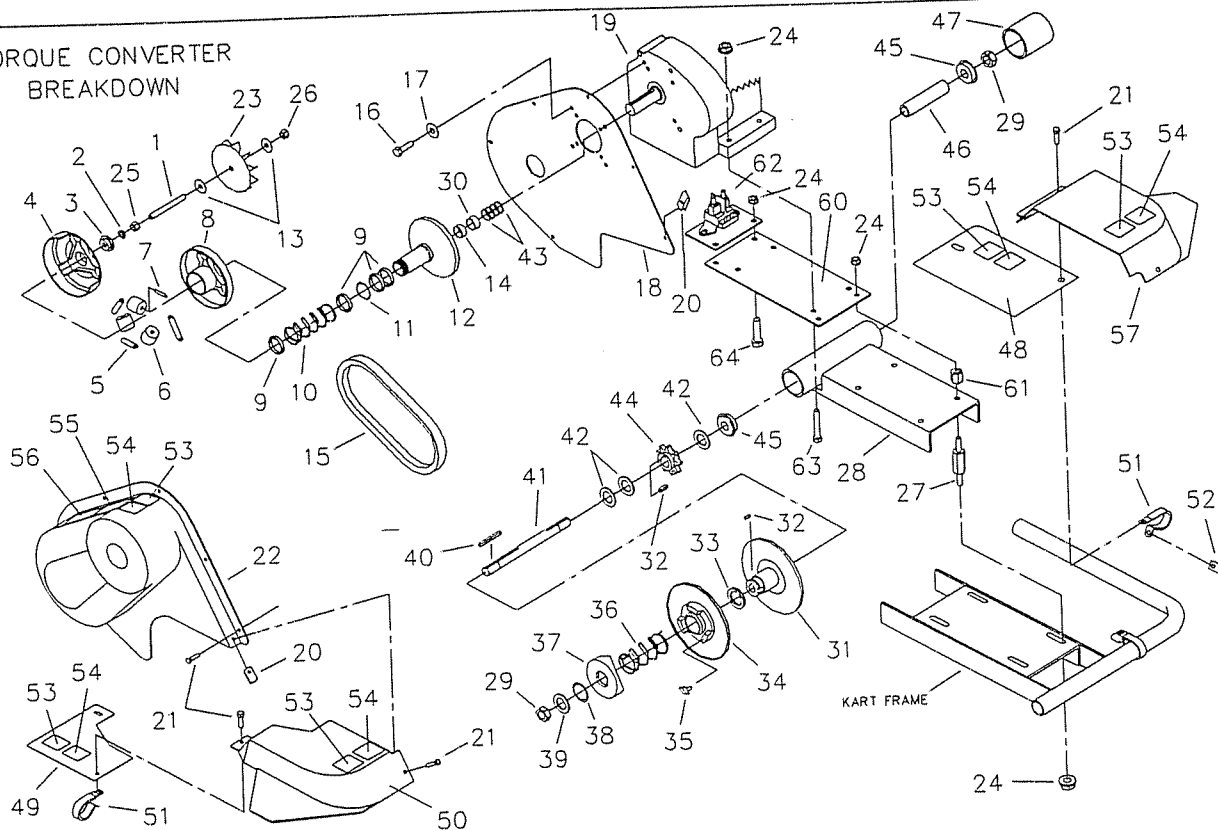

TORQUE CONVERTER BREAKDOWN

REF. NO	PART NO	DESCRIPTION	REF. NO	PART NO	DESCRIPTION	REF. NO	PART NO	DESCRIPTION
1	8689	Stud, 3/8-24 x 4-1/4"	23	8600	Impeller	45	5090	Bearing
2	1130	Washer, 3/8 Split Lock	24	1263	Nut, 5/16-18 Flange	46	2430	Spanner
3	2468	Washer, Pilot	25	2388	Nut, 3/8-24 Hex	47	8194	Cap, Plastic
ASM	2594	Driver Pulley Assembly (incl. REF. 4-12)	26	9123	Nut, 3/8-24 Toplock Hex	48	8443	Right Deck Cover
4	*	Cover and Drive Plate	27	9186	Bolt, 5/16-18 x 1-1/2"	49	8924	Left Deck Cover
5	2472	Extension Spring	28	8908	Chassis	50	8923	Caliper Cover - Left
6	2470	Cam Roller	29	1466	Nut, 5/8-11 Flexlok Jam	51	8266	Loop Clip
7	2471	Spring Clip	30	4914	Spacer, 1" ID x 9/16	52	8227	Clip Nut
8	*	Moveable Face and Hub	ASM	8664	Driven Pulley Assembly (incl. REF. 31-39)	53	1049	Decal, Caution
9	2474	Guide Bushing	31	*	Fixed Face and Post	54	4912	Decal, Warning: Guard
10	2475	Compression Spring	32	1031	Key, 3/16sq x 1/2"	55	8138	Decal, Warning: Hair Entang.
11	*	Retaining Ring	33	2483	Spacer	56	6958	Decal, Tire Pressure
12	*	Fixed Face and Post	34	*	Moveable Face and Cam	57	8441	Caliper Cover - Right
13	9125	Washer, 3/8 Flat	35	2516	Button Insert	58	9176	Bolt, 5/16-18 x 1"
14	1082	Spacer, 1" ID x 7/16	36	2480	Torsion Spring	59	9030	Washer, 5/16 Int. Lock
15	6814	Belt, Symmetrical	37	*	Fixed Cam	60	10411	Adapter Plate
16	9101	Bolt, 5/16-24 x 3/4"	38	2478	Thrust Washer	61	8506	Engine Standoff
17	9060	Washer, 5/16 Plain	39	2477	Retaining Ring	62	8679	Solenoid Assembly
18	8745	Cover Panel	40	3403	Key, 3/16sq x 2"	63	9186	Bolt, 5/16-18 x 1-1/2"
19	10421	Engine, 12HP Tecumseh	41	8854	Jackshaft, 13.69"	64	2264	Bolt, 5/16-18 x 3/4"
20	2449	Nut, Tinnerman	42	1119	Spacer, 5/8ID x 1/8"	NI	9677	Decal, Warning: Hot Surfaces
21	9006	Bolt, 1/4-20 x 1/2" Whiz	43	3887	Spacer, 1" ID x 1/16	NI	9678	Decal, Warning: Eng. Exhaust
22	8739	Cover Assembly	44	1125S	Sprocket, 9T #420	NI	5964	Decal, Oil Warning

* = Not Available Separately
ASM = Assembly NI = Not Illustrated