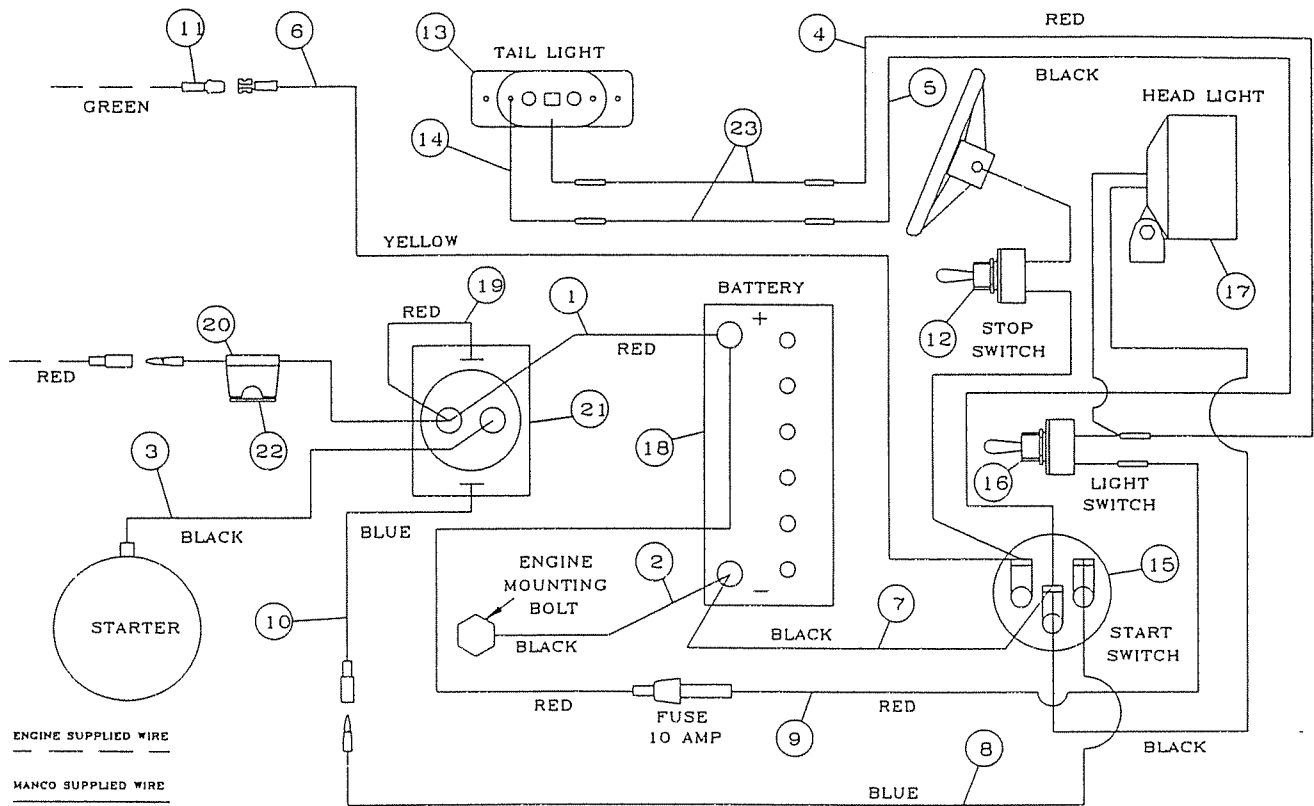

WIRING DIAGRAM

REF NO.	PART NO.	DESCRIPTION
1	3611	Battery Cable, Red 9 in.
2	3610	Battery Cable, Black 9 in.
3	6516	Battery Cable, Black 9 in.
ASM	9376P	Wiring Harness (incl. 4-9)
4	9379	Wire, Taillight/Light Switch (Red)
5	9381	Wire, Taillight/Switch (Black)
6	9383	Wire, Engine/Switch (Yellow)
7	6386	Wire, Batt Gnd/Switch (Black)
8	9385	Wire, Solenoid/Switch (Blue)
9	9377	Wire, Solenoid/Light Switch (Red)
10	8281	Start Wire Adapter
11	8108	1/4" Male Tab Terminal
NI	6505	Poly Loom 43"
NI	6897	Poly Loom 28"
NI	6763	Poly Loom "Tee"
NI	6813	Poly Loom "Outlet"
12	6394	Stop Switch Assembly

REF NO.	PART NO.	DESCRIPTION
13	6508	Tail Light Assembly
14	6319	Wire, Taillight Ground
15	6344	Start Switch
16	6391	Light Switch Assembly
17	6364	Headlight Assembly
NI	2964	Headlight Bulb
18	3633	Battery
19	2093	Solenoid Jumper Wire Assembly
20	8216	Fuse Assembly, 15 Amp
21	2084	Solenoid
22	8202	Fuse, 15 Amp
23	8504	Extension Wire Assembly
NI	9389	Fuse, 10 Amp
NI	PX2304	Screw, 1/4 x 5/8 Self Tapping

NI = Not Illustrated
ASM = Assembly