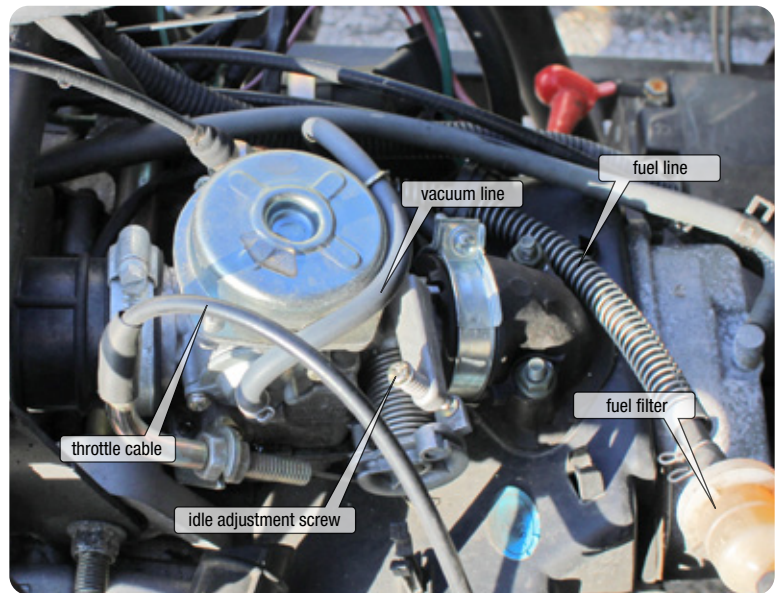

ORDERING PARTS

- FAST & EASY**
- 1) Seek Part(s) from your models illustrated diagram, cross over REF# to PART#
 - 2) Type PART# into sites (Search Box) at GoKartsRus.com TIPS: RIGHT CLICK LINK, SELECT OPEN IN NEW TAB
 - 3) Add all needed parts to Shopping Cart | Complete "Checkout" | ✓ Done!
- If a part does not come up in a Site Search, please [Contact Us](#) (include part# in email)
- CONTACT PARTS**

DETAILED BREAKDOWN

150cc CARBURETOR (15856)
(substitute for p/n 14925)

View from driver side (under dump bed)

View from passenger side (under dump bed)