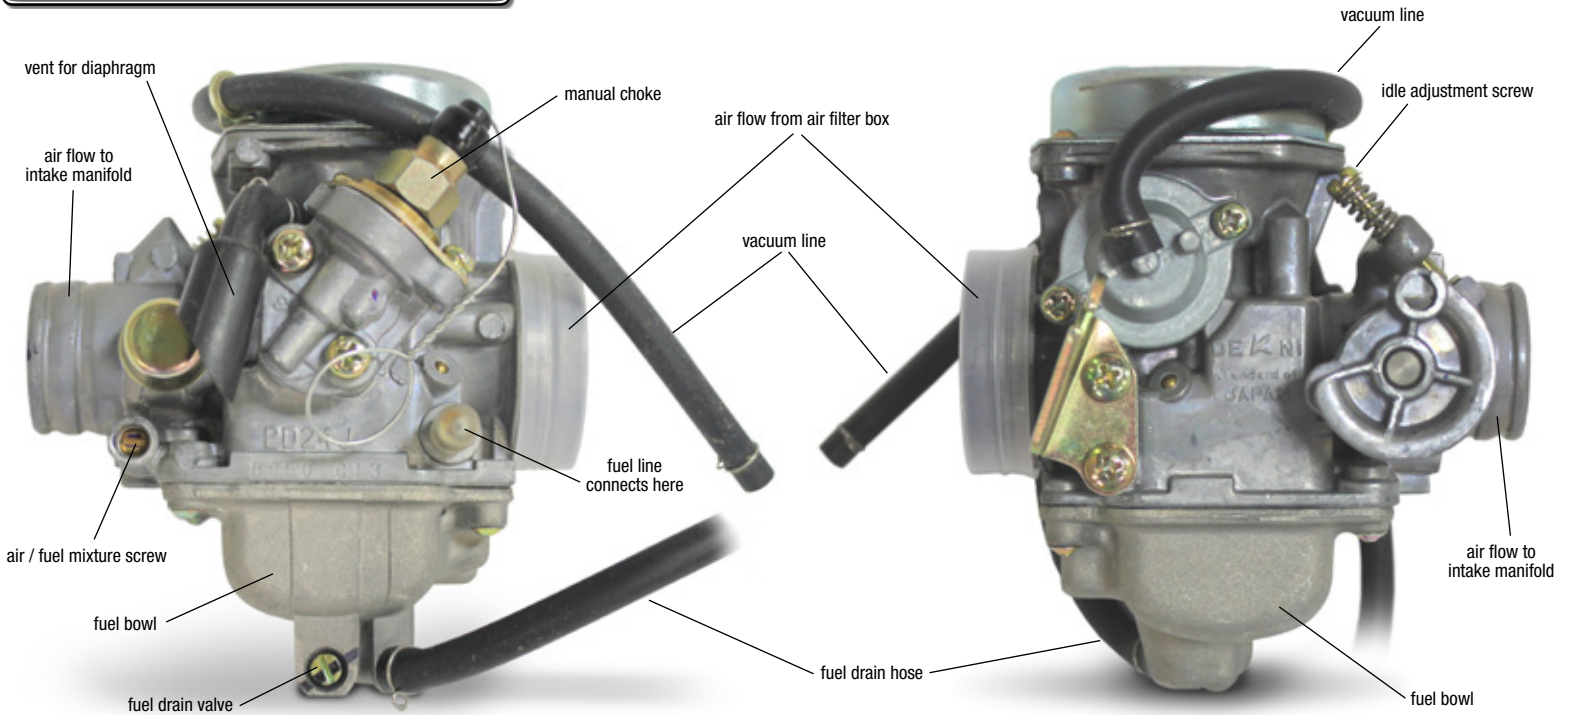

DETAILED BREAKDOWN

150cc CARBURETOR (15856)
(substitute for p/n 14925)

View from driver side (under dump bed)

View from passenger side (under dump bed)