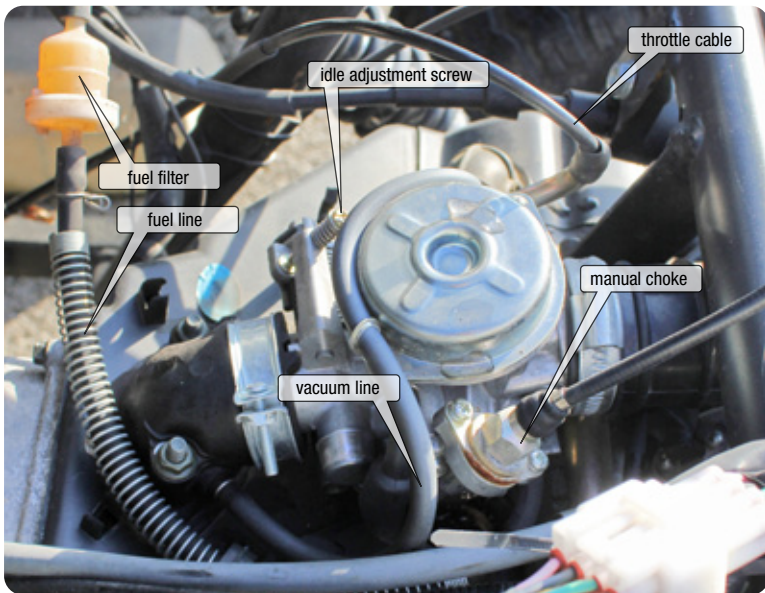

ORDERING PARTS

- FAST & EASY**
- 1) Seek Part(s) from your models illustrated diagram, cross over REF# to PART#
 - 2) Type PART# into sites (Search Box) at GoKartsRus.com TIPS: RIGHT CLICK LINK, SELECT OPEN IN NEW TAB
 - 3) Add all needed parts to Shopping Cart | Complete "Checkout" | ✓ Done!
- If a part does not come up in a Site Search, please [Contact Us](#) (include part# in email)
- CONTACT PARTS**

DETAILED BREAKDOWN

150cc CARBURETOR (15856)
(substitute for p/n 14925)

View from driver side (under dump bed)

View from passenger side (under dump bed)