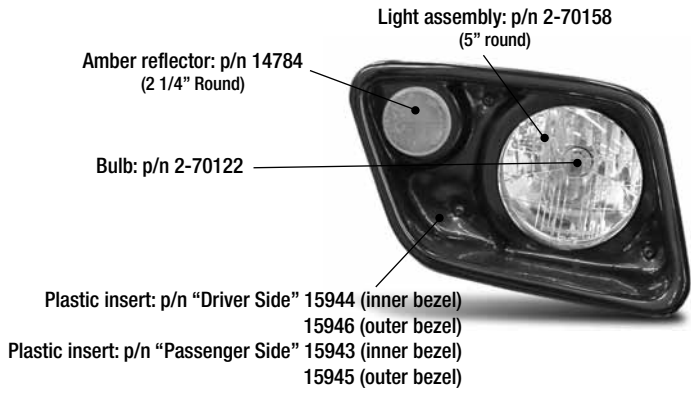

HEADLIGHT REPLACEMENT BULBS AND ASSEMBLIES FOR ASW UTILITY VEHICLES

Measurements are taken from left to right of the visible portion of the lens

ORDERING PARTS

FAST & EASY!

LOWEST PRICES!

1) Seek Part(s) from your models illustrated diagram, cross over REF# to PART#

2) Type PART# into sites [Search Box] at GoKartsRus.com TIP! - RIGHT CLICK LINK, SELECT OPEN IN NEW TAB

3) Add all needed parts to Shopping Cart | Complete "Checkout" | ☒ Done!

If a part does not come up in a Site Search, please [Contact Us](#) (include part# in email)