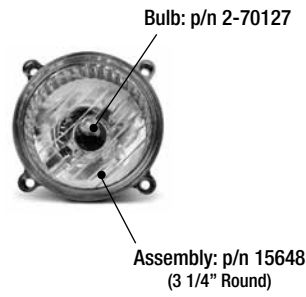

HEADLIGHT REPLACEMENT BULBS AND ASSEMBLIES FOR ASW UTILITY VEHICLES

Measurements are taken from left to right of the visible portion of the lens

ORDERING PARTS

FAST & EASY!

LOWEST PRICES!

1) Seek Part(s) from your models illustrated diagram, cross over REF# to PART#

2) Type PART# into sites [Search Box] at GoKartsRus.com TIP! - RIGHT CLICK LINK, SELECT OPEN IN NEW TAB

3) Add all needed parts to Shopping Cart | Complete "Checkout" | ☒ Done!

If a part does not come up in a Site Search, please [Contact Us](#) (include part# in email)