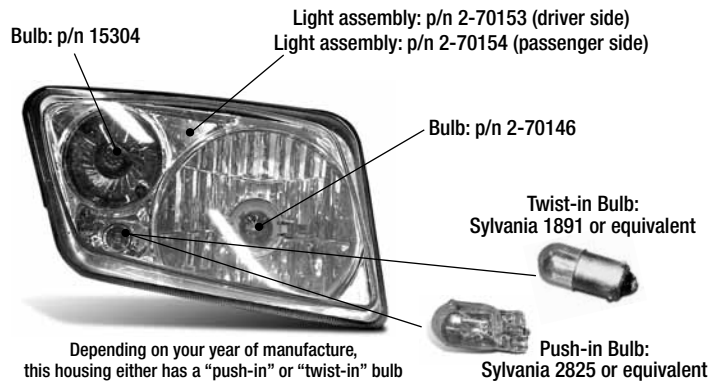

HEADLIGHT REPLACEMENT BULBS AND ASSEMBLIES FOR ASW UTILITY VEHICLES

Measurements are taken from left to right of the visible portion of the lens

ORDERING PARTS

FAST & EASY!

LOWEST PRICES!

1) Seek Part(s) from your models illustrated diagram, cross over REF# to PART#

2) Type PART# into sites [Search Box] at GoKartsRus.com TIP! - RIGHT CLICK LINK, SELECT OPEN IN NEW TAB

3) Add all needed parts to Shopping Cart | Complete "Checkout" | ☒ Done!

If a part does not come up in a Site Search, please [Contact Us](#) (include part# in email)