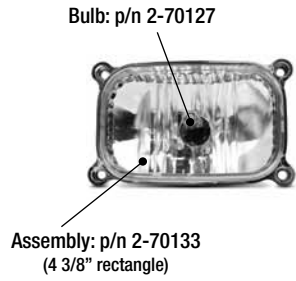

HEADLIGHT REPLACEMENT BULBS AND ASSEMBLIES FOR ASW UTILITY VEHICLES

Measurements are taken from left to right of the visible portion of the lens

ORDERING PARTS

FAST & EASY!

LOWEST PRICES!

1) Seek Part(s) from your models illustrated diagram, cross over REF# to PART#

2) Type PART# into sites [Search Box] at GoKartsRus.com TIP! - RIGHT CLICK LINK, SELECT OPEN IN NEW TAB

3) Add all needed parts to Shopping Cart | Complete "Checkout" | ☒ Done!

If a part does not come up in a Site Search, please [Contact Us](#) (include part# in email)