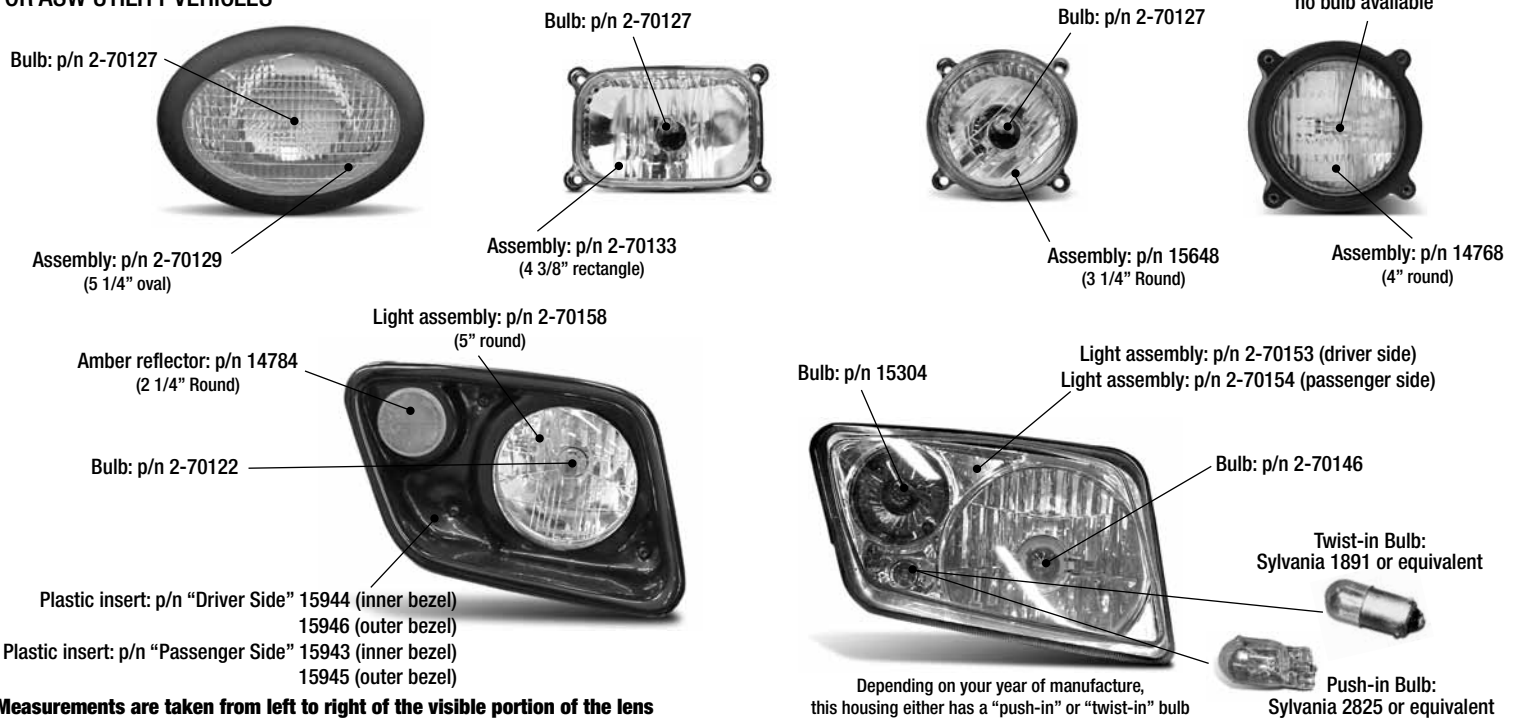

REFERENCE NUMBER	PART NUMBER	PART DESCRIPTION	QUANTITY REQUIRED
-	2-50703	Washer, 5/16 lock	2
152	2-18083	Gear Box Mount	1
153	2-18032	diff lock mount	1
-	2-50163	bolt, 5/16 x 3/4" NC	2
-	2-50701	Washer, 5/16 flat	2
-	2-50703	Washer, 5/16 lock	2

HEADLIGHT REPLACEMENT BULBS AND ASSEMBLIES FOR ASW UTILITY VEHICLES

Measurements are taken from left to right of the visible portion of the lens

ORDERING PARTS

FAST & EASY!

1) Seek Part(s) from your models illustrated diagram, cross over REF# to PART#
2) Type PART# into sites [Search Box] at GoKartsRus.com TIP! - RIGHT CLICK LINK, SELECT OPEN IN NEW TAB
3) Add all needed parts to Shopping Cart | Complete "Checkout" | **✓ Done!**

If a part does not come up in a Site Search, please [Contact Us](#) (include part# in email)

LOWEST PRICES!