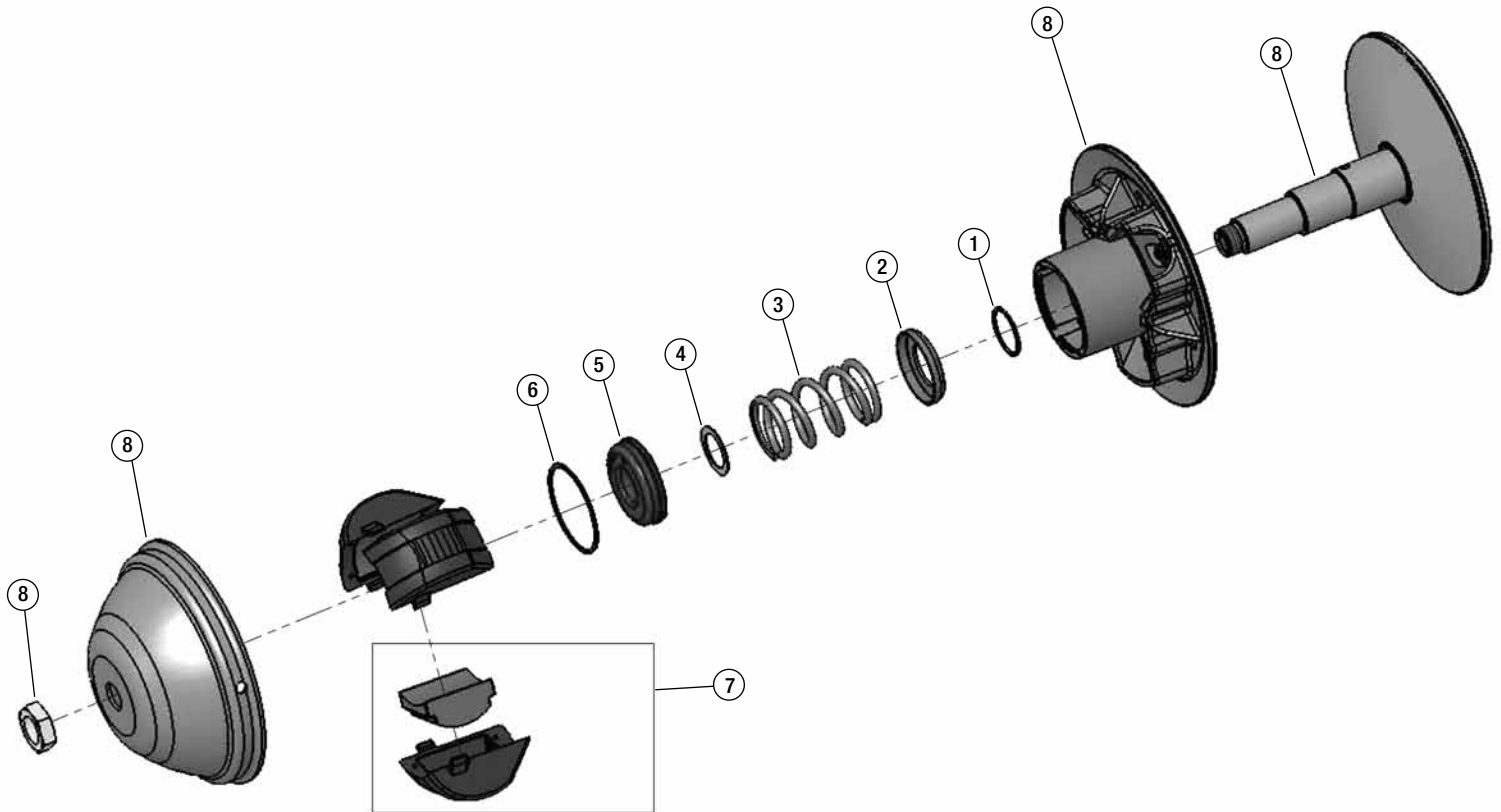

#### NOTE:

Some part numbers vary by serial number.  
The serial number is located on a brass tag  
beneath the dump bed on the driver side.

**BODY**

**FRAME**

**NOTE: parts denoted as left or right hand are from driver's point of view.**

**DRIVETRAIN**

Ref#	Part#	Description	Qty
1	16374	WASHER	1
2	16375	SPRING GUIDE	1
3	16376	SPRING	1
4	16377	SHIM	1
5	16378	EXTERNAL BUSHING	1
6	16379	INTERNAL SNAP RING	1
7	16380	CENTRIFUGAL MASS	3
8	2-20662	THIS PART IS ONLY AVAILABLE WITH THE ENTIRE ASSEMBLY	

ENTIRE ASSEMBLY (2-20662)

Ref#	Part#	Description	Qty
1	16381	WASHER	1
2	16382	CAM SHOE	3
3	16383	SCREW	3
4	16384	SPRING	1
5	16385	KEY	1
6	16386	SNAP RING	1
7	16387	DISASSEMBLY TOOL	1
8	16388	FLANGE SPREADER	1
9	2-20661	THIS PART IS ONLY AVAILABLE WITH THE ENTIRE ASSEMBLY	