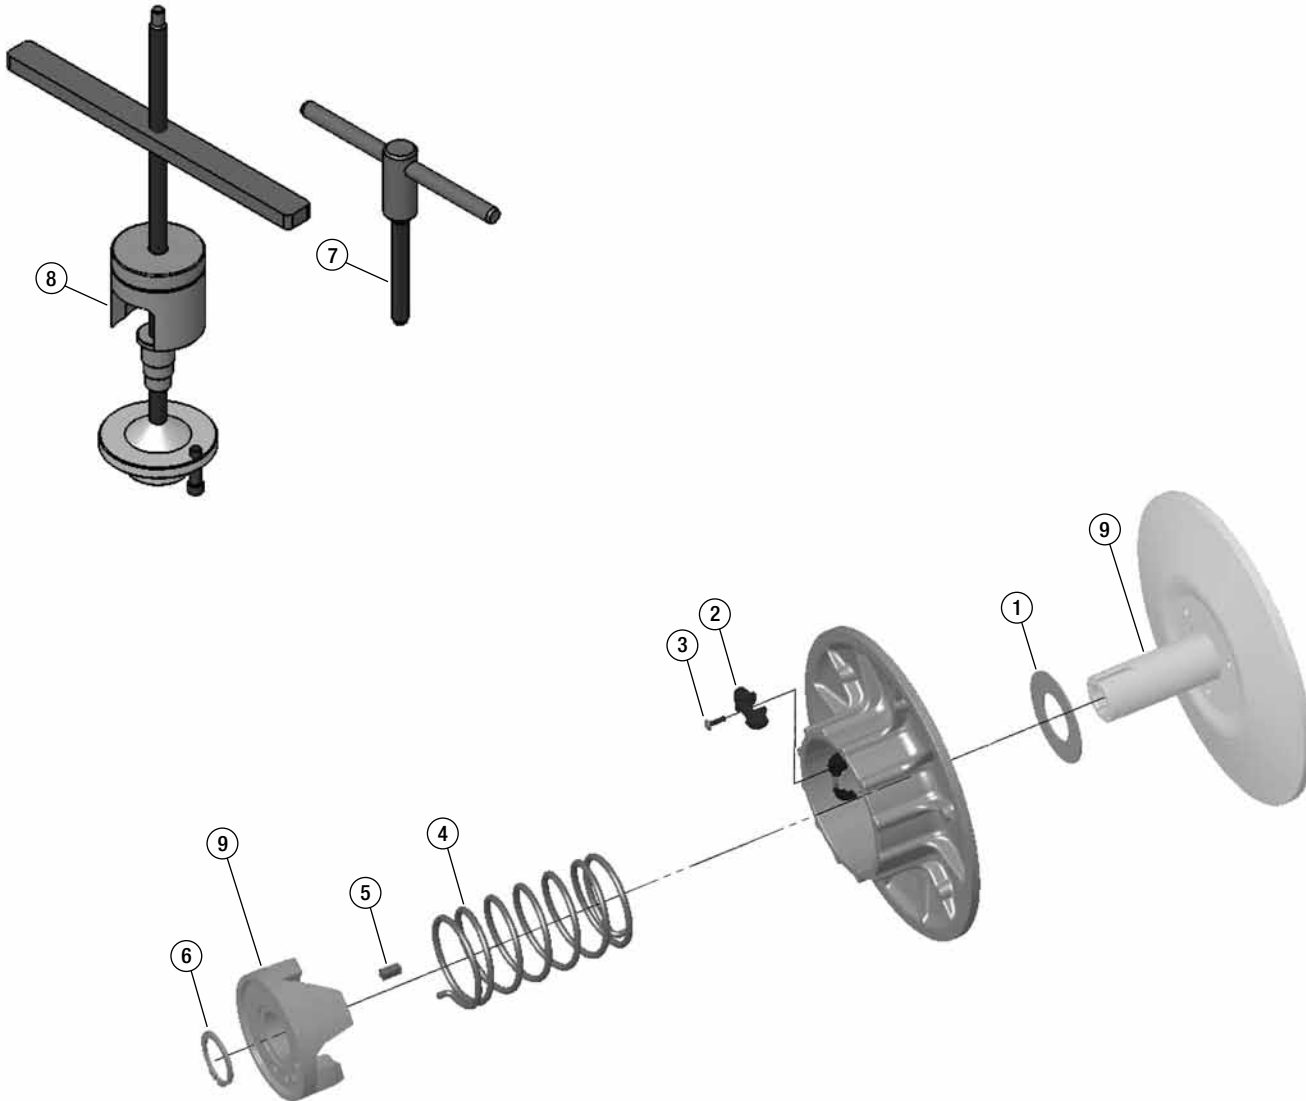

#### NOTE:

Some part numbers vary by serial number.  
The serial number is located on a brass tag  
beneath the dump bed on the driver side.

**BODY**

**FRAME**

**NOTE: parts denoted as left or right hand are from driver's point of view.**

**DRIVETRAIN**

Ref#	Part#	Description	Qty
1	16374	WASHER	1
2	16375	SPRING GUIDE	1
3	16376	SPRING	1
4	16377	SHIM	1
5	16378	EXTERNAL BUSHING	1
6	16379	INTERNAL SNAP RING	1
7	16380	CENTRIFUGAL MASS	3
8	2-20662	THIS PART IS ONLY AVAILABLE WITH THE ENTIRE ASSEMBLY	

ENTIRE ASSEMBLY (2-20662)

Ref#	Part#	Description	Qty
1	16381	WASHER	1
2	16382	CAM SHOE	3
3	16383	SCREW	3
4	16384	SPRING	1
5	16385	KEY	1
6	16386	SNAP RING	1
7	16387	DISASSEMBLY TOOL	1
8	16388	FLANGE SPREADER	1
9	2-20661	THIS PART IS ONLY AVAILABLE WITH THE ENTIRE ASSEMBLY	